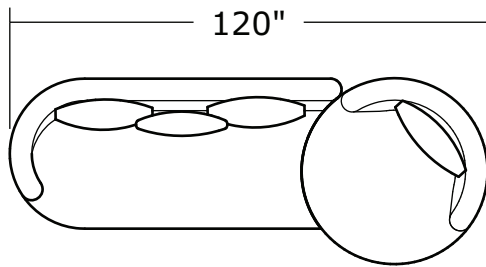

### No. 1547-113 SWIVEL LOUNGE CHAIR

W 48 D 48 H 30 in.  
Seat depth 26 in.  
Seat height 18 in.  
Arm height 30 in.  
Arm width 7 in.

### No. 1547-404 RIGHT NESTING CHAIR

W 54 D 60 H 30 in.  
Seat depth 30 in.  
Seat height 18 in.  
Arm height 30 in.  
Arm width 7 in.

Base is Maple veneer. Available in any TC finish on Maple. Urban on Maple finish shown. Throw pillow optional. Must specify.

1547-104  
**Corner Chair**

1547-202  
**RAF Loveseat**

1547-302  
**RAF Curved Sofa**

1547-405  
**Left Nesting Chair**

1547-404  
**Right Nesting Chair**

**Ooola**  
**1547- Series**

Scale 1/4" = 1'0"  
All upholstery sizes are approximate

**Ooola**  
**1547- Series**

Scale 1/4" = 1'0"  
All upholstery sizes are approximate

**Ooola**  
**1547- Series**

Scale 1/4" = 1'0"  
All upholstery sizes are approximate