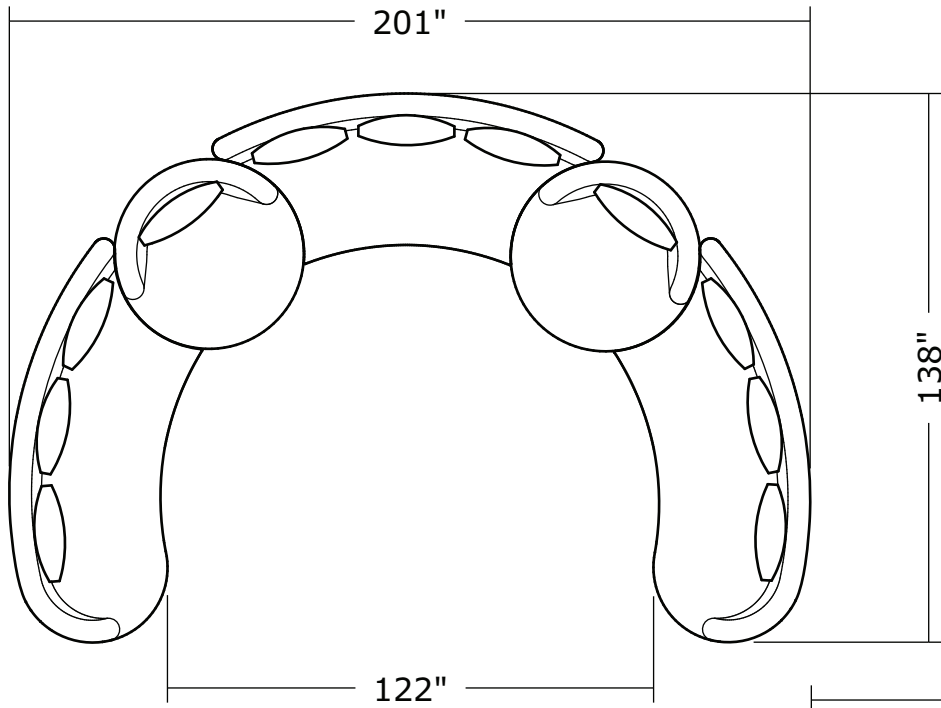

1547-104  
**Corner Chair**

1547-202  
**RAF Loveseat**

1547-302  
**RAF Curved Sofa**

1547-405  
**Left Nesting Chair**

1547-404  
**Right Nesting Chair**

**Ooola**  
**1547- Series**

Scale 1/4" = 1'0"  
All upholstery sizes are approximate

**Ooola**  
**1547- Series**

Scale 1/4" = 1'0"  
All upholstery sizes are approximate

**Ooola**  
**1547- Series**

Scale 1/4" = 1'0"  
All upholstery sizes are approximate