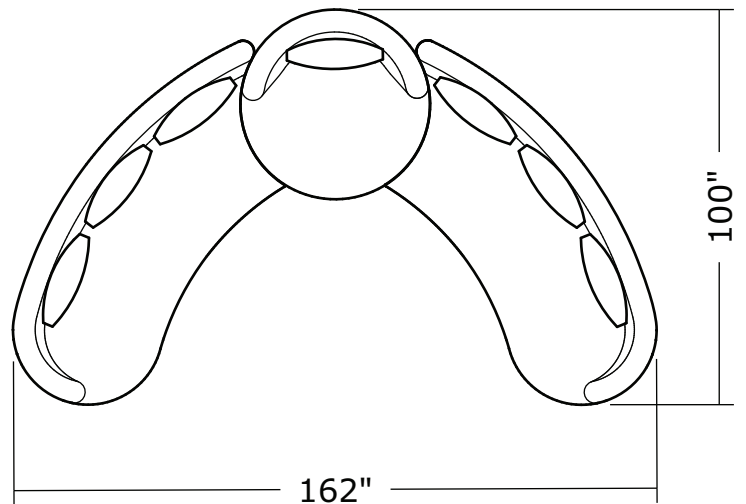

### No. 1547-113 SWIVEL LOUNGE CHAIR

W 48 D 48 H 30 in.  
Seat depth 26 in.  
Seat height 18 in.  
Arm height 30 in.  
Arm width 7 in.

### No. 1547-404 RIGHT NESTING CHAIR

W 54 D 60 H 30 in.  
Seat depth 30 in.  
Seat height 18 in.  
Arm height 30 in.  
Arm width 7 in.

Base is Maple veneer. Available in any TC finish on Maple. Urban on Maple finish shown. Throw pillow optional. Must specify.

1547-104  
**Corner Chair**

1547-202  
**RAF Loveseat**

1547-302  
**RAF Curved Sofa**

1547-405  
**Left Nesting Chair**

1547-404  
**Right Nesting Chair**

**Ooola**  
**1547- Series**

Scale 1/4" = 1'0"  
All upholstery sizes are approximate

**Ooola**  
**1547- Series**

Scale 1/4" = 1'0"  
All upholstery sizes are approximate

**Ooola**  
**1547- Series**

Scale 1/4" = 1'0"  
All upholstery sizes are approximate