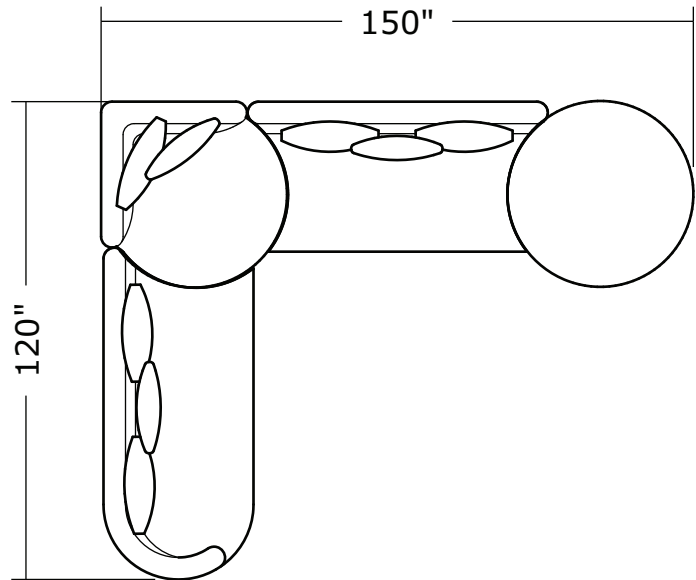

### No. 1547-113 SWIVEL LOUNGE CHAIR

W 48 D 48 H 30 in.  
Seat depth 26 in.  
Seat height 18 in.  
Arm height 30 in.  
Arm width 7 in.

### No. 1547-404 RIGHT NESTING CHAIR

W 54 D 60 H 30 in.  
Seat depth 30 in.  
Seat height 18 in.  
Arm height 30 in.  
Arm width 7 in.

Base is Maple veneer. Available in any TC finish on Maple. Urban on Maple finish shown. Throw pillow optional. Must specify.

1547-104  
**Corner Chair**

1547-202  
**RAF Loveseat**

1547-302  
**RAF Curved Sofa**

1547-405  
**Left Nesting Chair**

1547-404  
**Right Nesting Chair**

**Ooola**  
**1547- Series**

Scale 1/4" = 1'0"  
All upholstery sizes are approximate

**Ooola**  
**1547- Series**

Scale 1/4" = 1'0"  
All upholstery sizes are approximate

**Ooola**  
**1547- Series**

Scale 1/4" = 1'0"  
All upholstery sizes are approximate