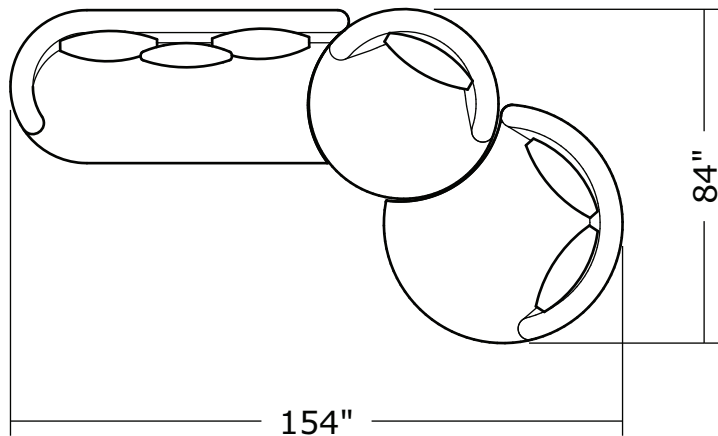

### No. 1547-113 SWIVEL LOUNGE CHAIR

W 48 D 48 H 30 in.  
Seat depth 26 in.  
Seat height 18 in.  
Arm height 30 in.  
Arm width 7 in.

### No. 1547-404 RIGHT NESTING CHAIR

W 54 D 60 H 30 in.  
Seat depth 30 in.  
Seat height 18 in.  
Arm height 30 in.  
Arm width 7 in.

Base is Maple veneer. Available in any TC finish on Maple. Urban on Maple finish shown. Throw pillow optional. Must specify.

1547-104  
**Corner Chair**

1547-202  
**RAF Loveseat**

1547-302  
**RAF Curved Sofa**

1547-405  
**Left Nesting Chair**

1547-404  
**Right Nesting Chair**

**Ooola**  
**1547- Series**

Scale 1/4" = 1'0"  
All upholstery sizes are approximate

**Ooola**  
**1547- Series**

Scale 1/4" = 1'0"  
All upholstery sizes are approximate

**Ooola**  
**1547- Series**

Scale 1/4" = 1'0"  
All upholstery sizes are approximate