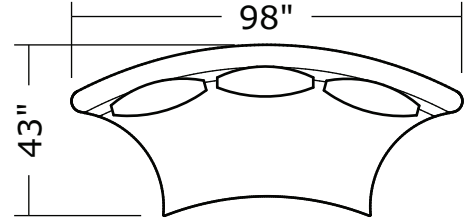

### No. 1547-113 SWIVEL LOUNGE CHAIR

W 48 D 48 H 30 in.  
Seat depth 26 in.  
Seat height 18 in.  
Arm height 30 in.  
Arm width 7 in.

### No. 1547-404 RIGHT NESTING CHAIR

W 54 D 60 H 30 in.  
Seat depth 30 in.  
Seat height 18 in.  
Arm height 30 in.  
Arm width 7 in.

Base is Maple veneer. Available in any TC finish on Maple. Urban on Maple finish shown. Throw pillow optional. Must specify.

1547-000  
**Swivel Ottoman**  
(Tight Seat)

1547-200  
**Armless Loveseat**

1547-300  
**Armless Curved Sofa**

1547-113  
**Swivel Lounge Chair**

1547-201  
**LAF Loveseat**

1547-301  
**LAF Curved Sofa**