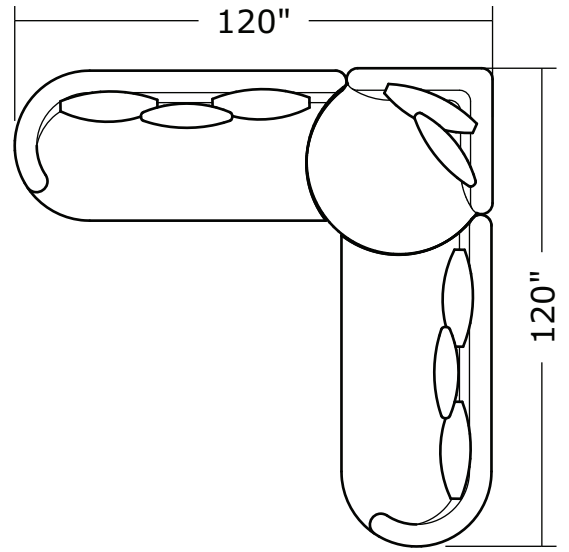

### No. 1547-113 SWIVEL LOUNGE CHAIR

W 48 D 48 H 30 in.  
Seat depth 26 in.  
Seat height 18 in.  
Arm height 30 in.  
Arm width 7 in.

### No. 1547-404 RIGHT NESTING CHAIR

W 54 D 60 H 30 in.  
Seat depth 30 in.  
Seat height 18 in.  
Arm height 30 in.  
Arm width 7 in.

Base is Maple veneer. Available in any TC finish on Maple. Urban on Maple finish shown. Throw pillow optional. Must specify.

1547-104  
**Corner Chair**

1547-202  
**RAF Loveseat**

1547-302  
**RAF Curved Sofa**

1547-405  
**Left Nesting Chair**

1547-404  
**Right Nesting Chair**

**Ooola**  
**1547- Series**

Scale 1/4" = 1'0"  
All upholstery sizes are approximate

**Ooola**  
**1547- Series**

Scale 1/4" = 1'0"  
All upholstery sizes are approximate

**Ooola**  
**1547- Series**

Scale 1/4" = 1'0"  
All upholstery sizes are approximate