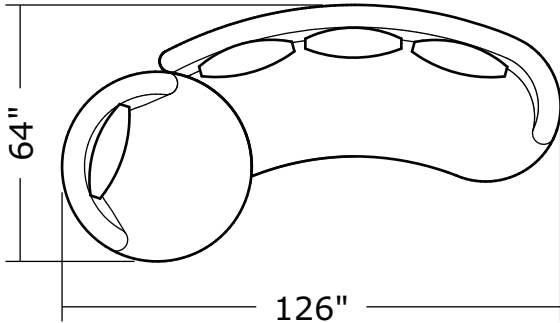

### No. 1547-404 RIGHT NESTING CHAIR

W 54 D 60 H 30 in.  
Seat depth 30 in.  
Seat height 18 in.  
Arm height 30 in.  
Arm width 7 in.

Base is Maple veneer. Available in any TC finish on Maple. Urban on Maple finish shown. Throw pillow optional. Must specify.

1547-104  
**Corner Chair**

1547-202  
**RAF Loveseat**

1547-302  
**RAF Curved Sofa**

1547-405  
**Left Nesting Chair**

1547-404  
**Right Nesting Chair**

**Ooola**  
**1547- Series**

Scale 1/4" = 1'0"  
All upholstery sizes are approximate

**Ooola**  
**1547- Series**

Scale 1/4" = 1'0"  
All upholstery sizes are approximate

**Ooola**  
**1547- Series**

Scale 1/4" = 1'0"  
All upholstery sizes are approximate