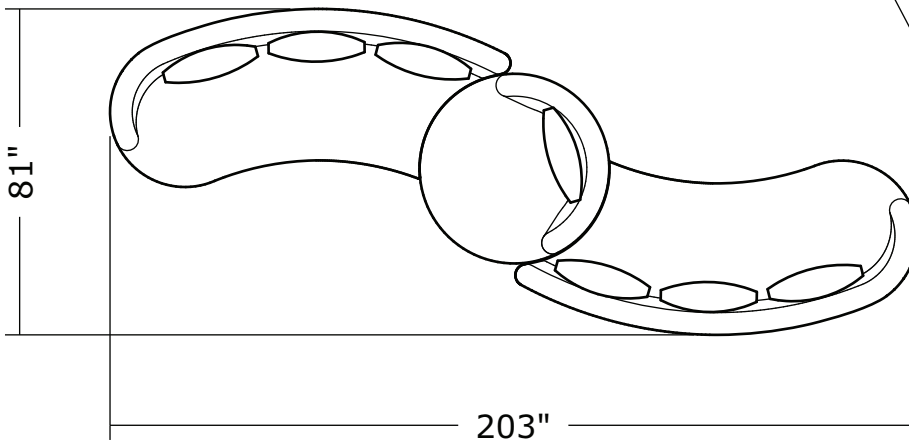

1547-104  
**Corner Chair**

1547-202  
**RAF Loveseat**

1547-302  
**RAF Curved Sofa**

1547-405  
**Left Nesting Chair**

1547-404  
**Right Nesting Chair**

**Ooola**  
**1547- Series**

Scale 1/4" = 1'0"  
All upholstery sizes are approximate

**Ooola**  
**1547- Series**

Scale 1/4" = 1'0"  
All upholstery sizes are approximate

**Ooola**  
**1547- Series**

Scale 1/4" = 1'0"  
All upholstery sizes are approximate