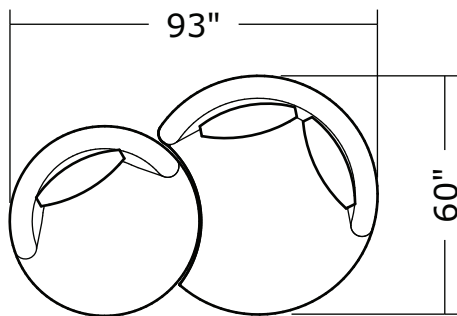

### No. 1547-113 SWIVEL LOUNGE CHAIR

W 48 D 48 H 30 in.  
Seat depth 26 in.  
Seat height 18 in.  
Arm height 30 in.  
Arm width 7 in.

### No. 1547-404 RIGHT NESTING CHAIR

W 54 D 60 H 30 in.  
Seat depth 30 in.  
Seat height 18 in.  
Arm height 30 in.  
Arm width 7 in.

Base is Maple veneer. Available in any TC finish on Maple. Urban on Maple finish shown. Throw pillow optional. Must specify.

1547-104  
**Corner Chair**

1547-202  
**RAF Loveseat**

1547-302  
**RAF Curved Sofa**

1547-405  
**Left Nesting Chair**

1547-404  
**Right Nesting Chair**

**Ooola**  
**1547- Series**

Scale 1/4" = 1'0"  
All upholstery sizes are approximate

**Ooola**  
**1547- Series**

Scale 1/4" = 1'0"  
All upholstery sizes are approximate

**Ooola**  
**1547- Series**

Scale 1/4" = 1'0"  
All upholstery sizes are approximate