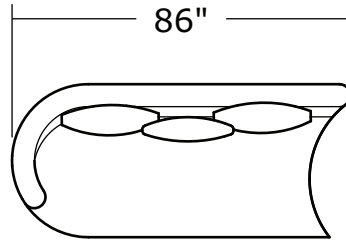

### No. 1547-404 RIGHT NESTING CHAIR

W 54 D 60 H 30 in.  
Seat depth 30 in.  
Seat height 18 in.  
Arm height 30 in.  
Arm width 7 in.

Base is Maple veneer. Available in any TC finish on Maple. Urban on Maple finish shown. Throw pillow optional. Must specify.

1547-000  
**Swivel Ottoman**  
(Tight Seat)

1547-200  
**Armless Loveseat**

1547-300  
**Armless Curved Sofa**

1547-113  
**Swivel Lounge Chair**

1547-201  
**LAF Loveseat**

1547-301  
**LAF Curved Sofa**

1547-104  
**Corner Chair**

1547-202  
**RAF Loveseat**

1547-302  
**RAF Curved Sofa**

1547-405  
**Left Nesting Chair**

1547-404  
**Right Nesting Chair**

**Ooola**  
**1547- Series**

Scale 1/4" = 1'0"  
All upholstery sizes are approximate

**Ooola**  
**1547- Series**

Scale 1/4" = 1'0"  
All upholstery sizes are approximate

**Ooola**  
**1547- Series**

Scale 1/4" = 1'0"  
All upholstery sizes are approximate