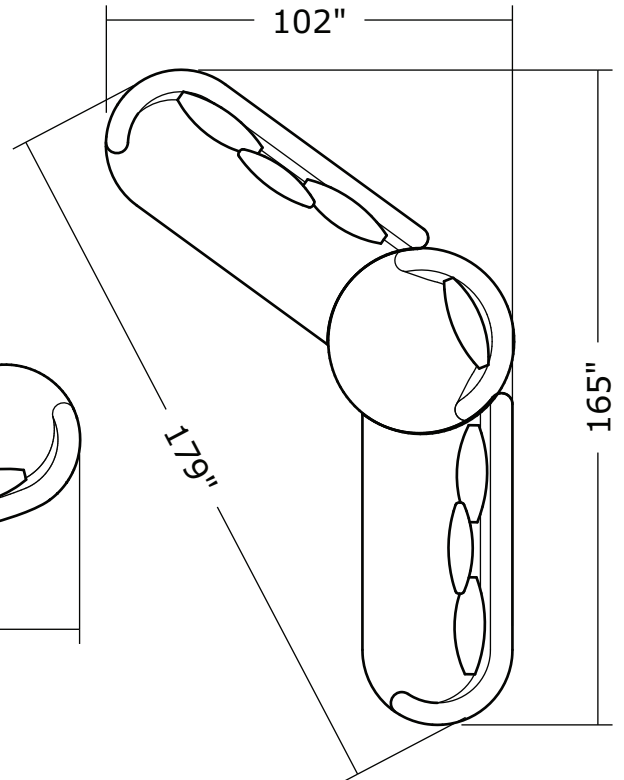

### No. 1547-404 RIGHT NESTING CHAIR

W 54 D 60 H 30 in.  
Seat depth 30 in.  
Seat height 18 in.  
Arm height 30 in.  
Arm width 7 in.

Base is Maple veneer. Available in any TC finish on Maple. Urban on Maple finish shown. Throw pillow optional. Must specify.

1547-104  
**Corner Chair**

1547-202  
**RAF Loveseat**

1547-302  
**RAF Curved Sofa**

1547-405  
**Left Nesting Chair**

1547-404  
**Right Nesting Chair**

**Ooola**  
**1547- Series**

Scale 1/4" = 1'0"  
All upholstery sizes are approximate

**Ooola**  
**1547- Series**

Scale 1/4" = 1'0"  
All upholstery sizes are approximate

**Ooola**  
**1547- Series**

Scale 1/4" = 1'0"  
All upholstery sizes are approximate