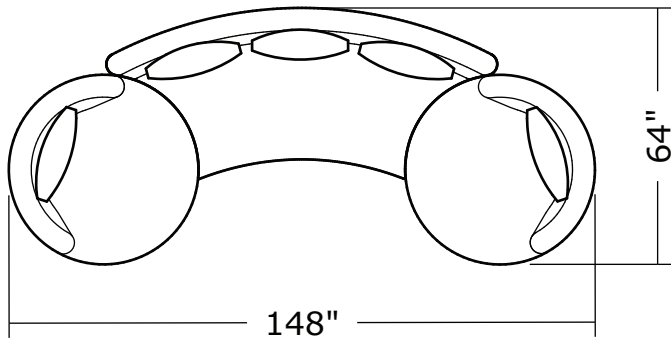

### No. 1547-404 RIGHT NESTING CHAIR

W 54 D 60 H 30 in.  
Seat depth 30 in.  
Seat height 18 in.  
Arm height 30 in.  
Arm width 7 in.

Base is Maple veneer. Available in any TC finish on Maple. Urban on Maple finish shown. Throw pillow optional. Must specify.

1547-104  
**Corner Chair**

1547-202  
**RAF Loveseat**

1547-302  
**RAF Curved Sofa**

1547-405  
**Left Nesting Chair**

1547-404  
**Right Nesting Chair**

**Ooola**  
**1547- Series**

Scale 1/4" = 1'0"  
All upholstery sizes are approximate

**Ooola**  
**1547- Series**

Scale 1/4" = 1'0"  
All upholstery sizes are approximate

**Ooola**  
**1547- Series**

Scale 1/4" = 1'0"  
All upholstery sizes are approximate