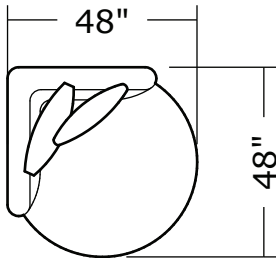

### No. 1547-113 SWIVEL LOUNGE CHAIR

W 48 D 48 H 30 in.  
Seat depth 26 in.  
Seat height 18 in.  
Arm height 30 in.  
Arm width 7 in.

### No. 1547-404 RIGHT NESTING CHAIR

W 54 D 60 H 30 in.  
Seat depth 30 in.  
Seat height 18 in.  
Arm height 30 in.  
Arm width 7 in.

Base is Maple veneer. Available in any TC finish on Maple. Urban on Maple finish shown. Throw pillow optional. Must specify.

1547-104  
**Corner Chair**

1547-202  
**RAF Loveseat**

1547-302  
**RAF Curved Sofa**

1547-405  
**Left Nesting Chair**

1547-404  
**Right Nesting Chair**

**Ooola**  
**1547- Series**

Scale 1/4" = 1'0"  
All upholstery sizes are approximate

**Ooola**  
**1547- Series**

Scale 1/4" = 1'0"  
All upholstery sizes are approximate

**Ooola**  
**1547- Series**

Scale 1/4" = 1'0"  
All upholstery sizes are approximate