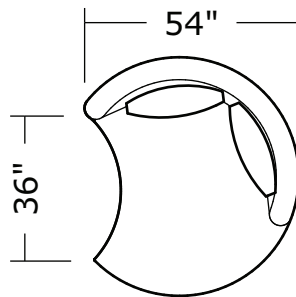

### No. 1547-113 SWIVEL LOUNGE CHAIR

W 48 D 48 H 30 in.  
Seat depth 26 in.  
Seat height 18 in.  
Arm height 30 in.  
Arm width 7 in.

### No. 1547-404 RIGHT NESTING CHAIR

W 54 D 60 H 30 in.  
Seat depth 30 in.  
Seat height 18 in.  
Arm height 30 in.  
Arm width 7 in.

Base is Maple veneer. Available in any TC finish on Maple. Urban on Maple finish shown. Throw pillow optional. Must specify.

1547-104  
**Corner Chair**

1547-202  
**RAF Loveseat**

1547-302  
**RAF Curved Sofa**

1547-405  
**Left Nesting Chair**

1547-404  
**Right Nesting Chair**

**Ooola**  
**1547- Series**

Scale 1/4" = 1'0"  
All upholstery sizes are approximate

**Ooola**  
**1547- Series**

Scale 1/4" = 1'0"  
All upholstery sizes are approximate

**Ooola**  
**1547- Series**

Scale 1/4" = 1'0"  
All upholstery sizes are approximate