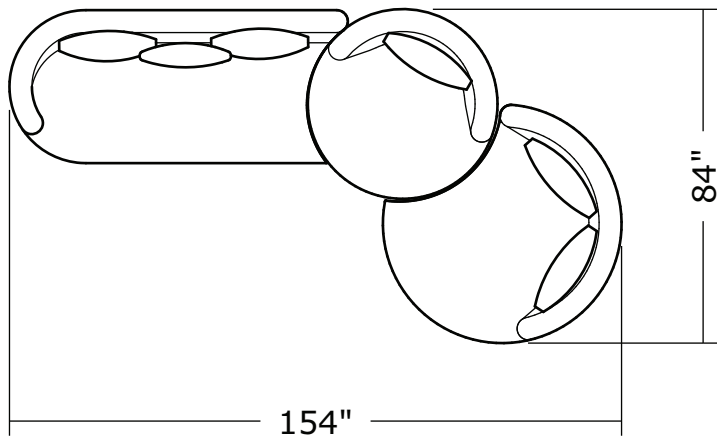

1547-302  
**RAF Curved Sofa**

1547-405  
**Left Nesting Chair**

1547-404  
**Right Nesting Chair**

**Ooola**  
**1547- Series**

Scale 1/4" = 1'0"  
All upholstery sizes are approximate

**Ooola**  
**1547- Series**

Scale 1/4" = 1'0"  
All upholstery sizes are approximate

**Ooola**  
**1547- Series**

Scale 1/4" = 1'0"  
All upholstery sizes are approximate