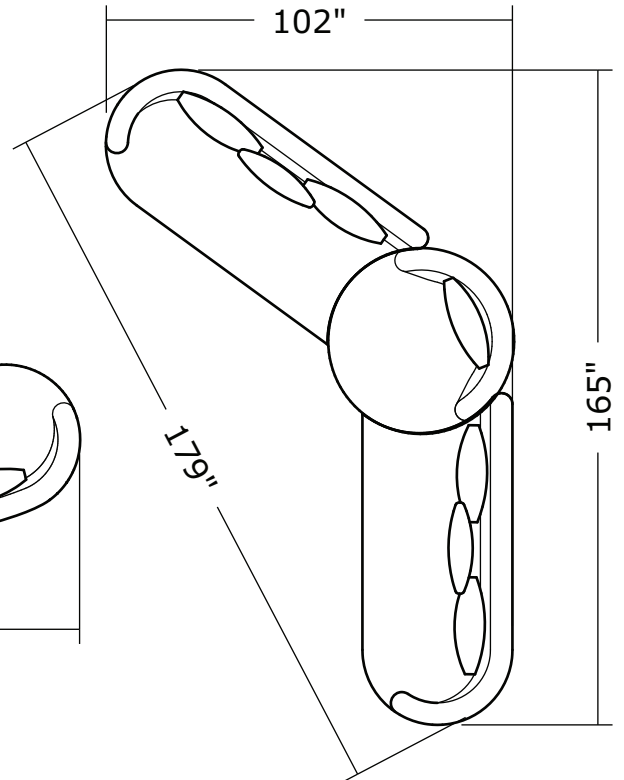

1547-302  
**RAF Curved Sofa**

1547-405  
**Left Nesting Chair**

1547-404  
**Right Nesting Chair**

**Ooola**  
**1547- Series**

Scale 1/4" = 1'0"  
All upholstery sizes are approximate

**Ooola**  
**1547- Series**

Scale 1/4" = 1'0"  
All upholstery sizes are approximate

**Ooola**  
**1547- Series**

Scale 1/4" = 1'0"  
All upholstery sizes are approximate