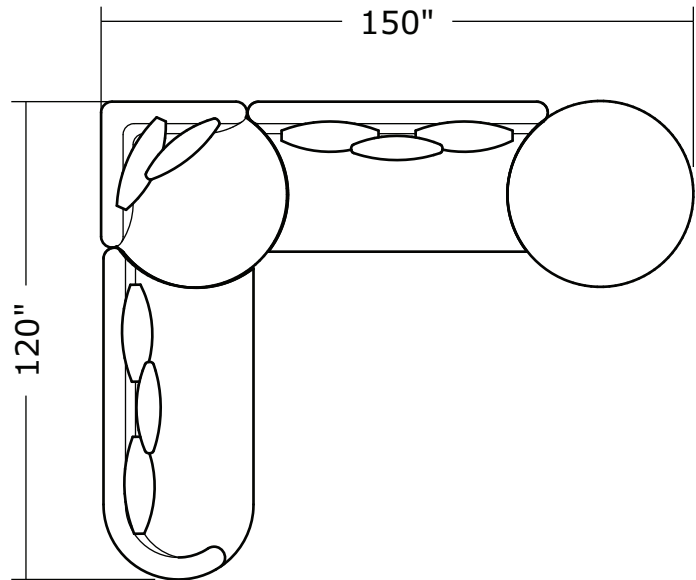

1547-302  
**RAF Curved Sofa**

1547-405  
**Left Nesting Chair**

1547-404  
**Right Nesting Chair**

**Ooola**  
**1547- Series**

Scale 1/4" = 1'0"  
All upholstery sizes are approximate

**Ooola**  
**1547- Series**

Scale 1/4" = 1'0"  
All upholstery sizes are approximate

**Ooola**  
**1547- Series**

Scale 1/4" = 1'0"  
All upholstery sizes are approximate