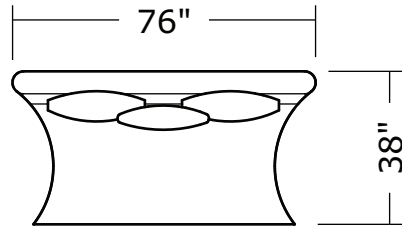

### No. 1547-301 LAF CURVED SOFA (shown twice)

W 100 D 43 H 30 in.

Seat depth 20 in.

Seat height 18 in.

Arm height 30 in.

Arm width 7 in.

Base is Maple veneer. Available in any TC finish on Maple. Urban on Maple finish shown. Throw pillows optional. Must specify.

### No. 1547-000 SWIVEL OTTOMAN

W 48 D 48 H 30 in.

Seat height 18 in.

Shown with wood tray No.1096-08 in Urban on Maple wood finish. Tray is available in any TC wood finish on Maple.

1547-000  
**Swivel Ottoman**  
(Tight Seat)

Scale 1/4" = 1'0"  
All upholstery sizes are approximate

**Ooola**  
**1547- Series**

Scale 1/4" = 1'0"  
All upholstery sizes are approximate