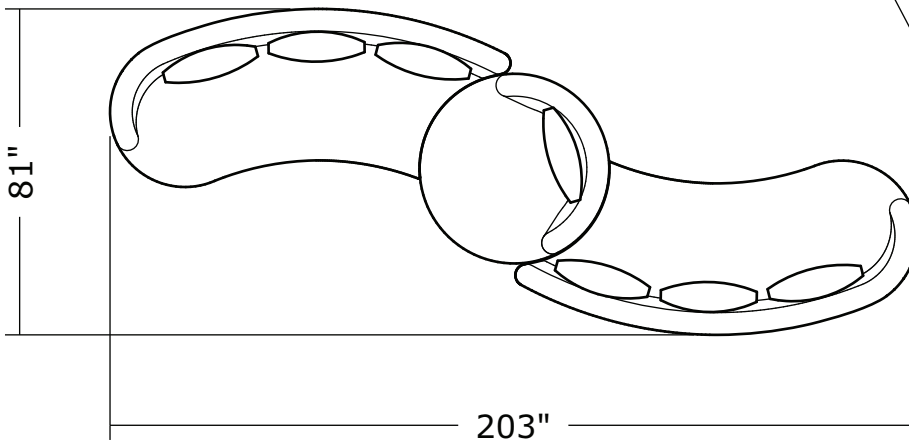

1547-302  
**RAF Curved Sofa**

1547-405  
**Left Nesting Chair**

1547-404  
**Right Nesting Chair**

**Ooola**  
**1547- Series**

Scale 1/4" = 1'0"  
All upholstery sizes are approximate

**Ooola**  
**1547- Series**

Scale 1/4" = 1'0"  
All upholstery sizes are approximate

**Ooola**  
**1547- Series**

Scale 1/4" = 1'0"  
All upholstery sizes are approximate