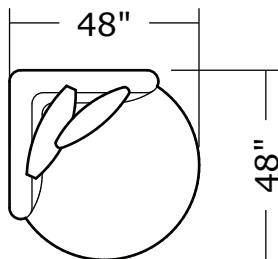

### No. 1547-000 SWIVEL OTTOMAN

W 48 D 48 H 30 in.

Seat height 18 in.

Shown with wood tray No.1096-08 in Urban on Maple wood finish. Tray is available in any TC wood finish on Maple.

1547-000  
**Swivel Ottoman**  
(Tight Seat)

1547-200  
**Armless Loveseat**

1547-300  
**Armless Curved Sofa**

1547-113  
**Swivel Lounge Chair**

1547-201  
**LAF Loveseat**

1547-301  
**LAF Curved Sofa**

1547-104  
**Corner Chair**

1547-202  
**RAF Loveseat**

1547-302  
**RAF Curved Sofa**

1547-405  
**Left Nesting Chair**

1547-404  
**Right Nesting Chair**

**Ooola**  
**1547- Series**

Scale 1/4" = 1'0"  
All upholstery sizes are approximate

**Ooola**  
**1547- Series**

Scale 1/4" = 1'0"  
All upholstery sizes are approximate

**Ooola**  
**1547- Series**

Scale 1/4" = 1'0"  
All upholstery sizes are approximate