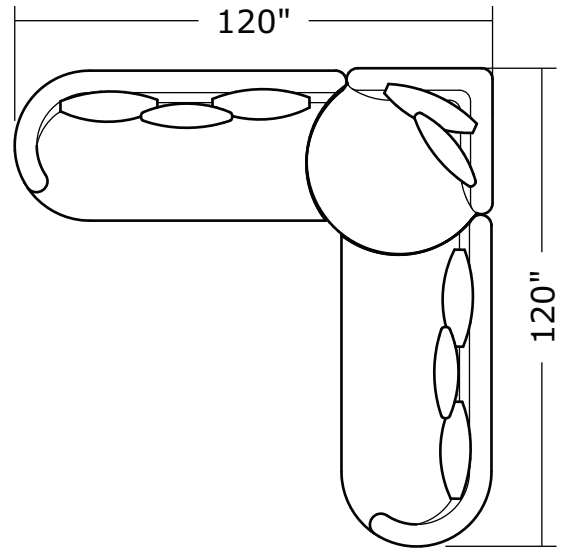

### No. 1547-301 LAF CURVED SOFA (shown twice)

W 100 D 43 H 30 in.

Seat depth 20 in.

Seat height 18 in.

Arm height 30 in.

Arm width 7 in.

Base is Maple veneer. Available in any TC finish on Maple. Urban on Maple finish shown. Throw pillows optional. Must specify.

1547-200  
**Armless Loveseat**

1547-300  
**Armless Curved Sofa**

1547-113  
**Swivel Lounge Chair**

1547-201  
**LAF Loveseat**

1547-301  
**LAF Curved Sofa**

1547-104  
**Corner Chair**

1547-202  
**RAF Loveseat**

1547-302  
**RAF Curved Sofa**

1547-405  
**Left Nesting Chair**

1547-404  
**Right Nesting Chair**

**Ooola**  
**1547- Series**

Scale 1/4" = 1'0"  
All upholstery sizes are approximate

**Ooola**  
**1547- Series**

Scale 1/4" = 1'0"  
All upholstery sizes are approximate

**Ooola**  
**1547- Series**

Scale 1/4" = 1'0"  
All upholstery sizes are approximate