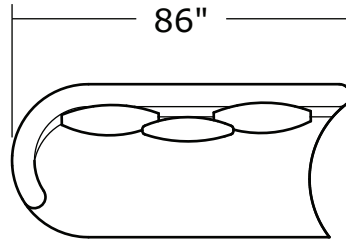

### No. 1547-301 LAF CURVED SOFA (shown twice)

W 100 D 43 H 30 in.

Seat depth 20 in.

Seat height 18 in.

Arm height 30 in.

Arm width 7 in.

Base is Maple veneer. Available in any TC finish on Maple. Urban on Maple finish shown. Throw pillows optional. Must specify.

### No. 1547-000 SWIVEL OTTOMAN

W 48 D 48 H 30 in.

Seat height 18 in.

Shown with wood tray No.1096-08 in Urban on Maple wood finish. Tray is available in any TC wood finish on Maple.

1547-000  
**Swivel Ottoman**  
(Tight Seat)

1547-200  
**Armless Loveseat**

1547-300  
**Armless Curved Sofa**

1547-113  
**Swivel Lounge Chair**

1547-201  
**LAF Loveseat**

1547-301  
**LAF Curved Sofa**

1547-104  
**Corner Chair**

1547-202  
**RAF Loveseat**

Scale 1/4" = 1'0"  
All upholstery sizes are approximate

**Ooola**  
**1547- Series**

Scale 1/4" = 1'0"  
All upholstery sizes are approximate