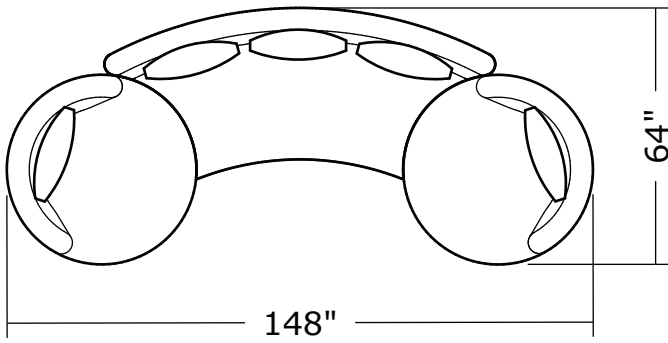

1547-302  
**RAF Curved Sofa**

1547-405  
**Left Nesting Chair**

1547-404  
**Right Nesting Chair**

**Ooola**  
**1547- Series**

Scale 1/4" = 1'0"  
All upholstery sizes are approximate

**Ooola**  
**1547- Series**

Scale 1/4" = 1'0"  
All upholstery sizes are approximate

**Ooola**  
**1547- Series**

Scale 1/4" = 1'0"  
All upholstery sizes are approximate