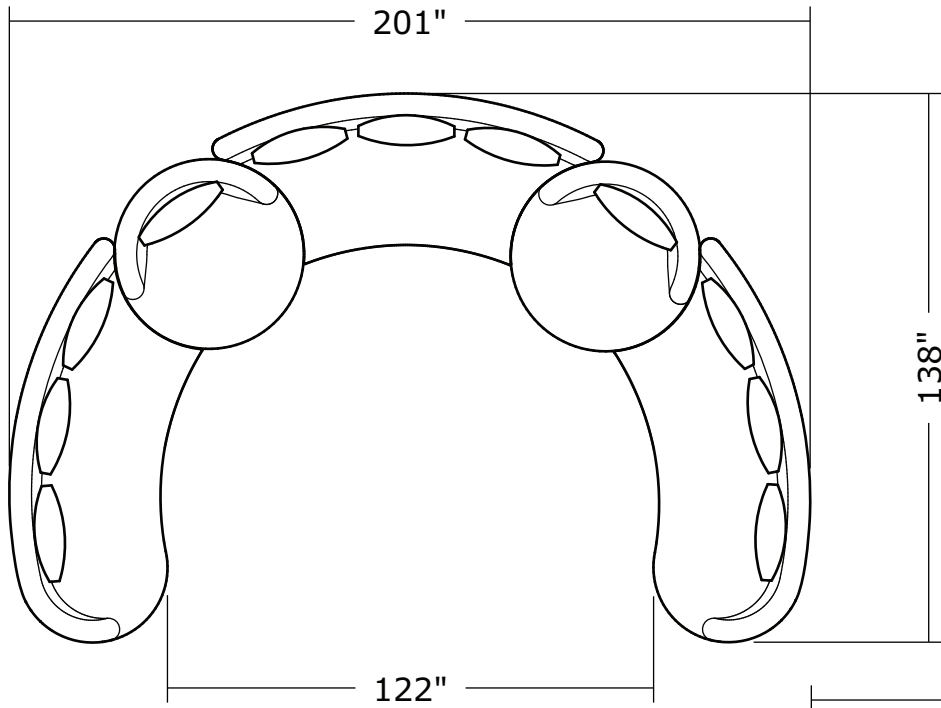

1547-302  
**RAF Curved Sofa**

1547-405  
**Left Nesting Chair**

1547-404  
**Right Nesting Chair**

**Ooola**  
**1547- Series**

Scale 1/4" = 1'0"  
All upholstery sizes are approximate

**Ooola**  
**1547- Series**

Scale 1/4" = 1'0"  
All upholstery sizes are approximate

**Ooola**  
**1547- Series**

Scale 1/4" = 1'0"  
All upholstery sizes are approximate