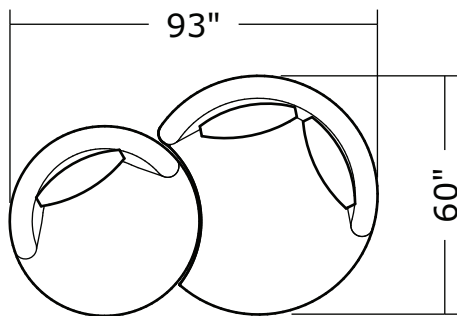

1547-200  
**Armless Loveseat**

1547-300  
**Armless Curved Sofa**

1547-113  
**Swivel Lounge Chair**

1547-201  
**LAF Loveseat**

1547-301  
**LAF Curved Sofa**

1547-104  
**Corner Chair**

1547-202  
**RAF Loveseat**

1547-302  
**RAF Curved Sofa**

1547-405  
**Left Nesting Chair**

1547-404  
**Right Nesting Chair**

**Ooola**  
**1547- Series**

Scale 1/4" = 1'0"  
All upholstery sizes are approximate

**Ooola**  
**1547- Series**

Scale 1/4" = 1'0"  
All upholstery sizes are approximate

**Ooola**  
**1547- Series**

Scale 1/4" = 1'0"  
All upholstery sizes are approximate