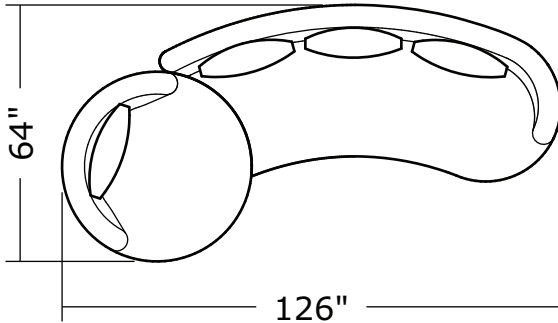

1547-200  
**Armless Loveseat**

1547-300  
**Armless Curved Sofa**

1547-113  
**Swivel Lounge Chair**

1547-201  
**LAF Loveseat**

1547-301  
**LAF Curved Sofa**

1547-104  
**Corner Chair**

1547-202  
**RAF Loveseat**

1547-302  
**RAF Curved Sofa**

1547-405  
**Left Nesting Chair**

1547-404  
**Right Nesting Chair**

**Ooola**  
**1547- Series**

Scale 1/4" = 1'0"  
All upholstery sizes are approximate

**Ooola**  
**1547- Series**

Scale 1/4" = 1'0"  
All upholstery sizes are approximate

**Ooola**  
**1547- Series**

Scale 1/4" = 1'0"  
All upholstery sizes are approximate