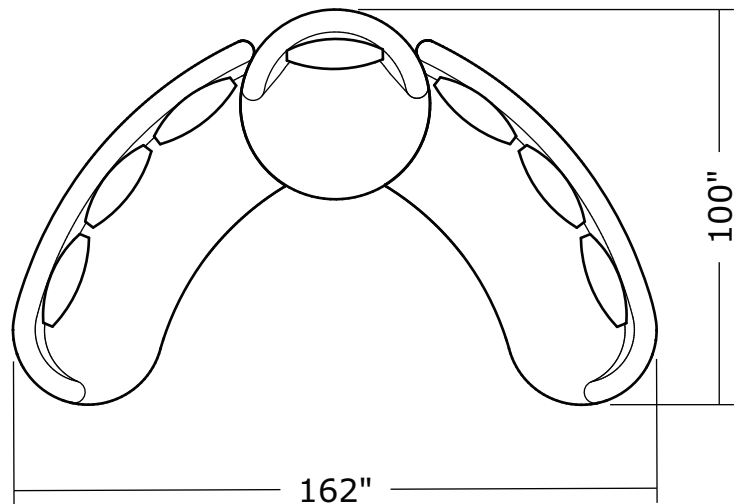

### No. 1547-301 LAF CURVED SOFA (shown twice)

W 100 D 43 H 30 in.

Seat depth 20 in.

Seat height 18 in.

Arm height 30 in.

Arm width 7 in.

Base is Maple veneer. Available in any TC finish on Maple. Urban on Maple finish shown. Throw pillows optional. Must specify.

1547-200  
**Armless Loveseat**

1547-300  
**Armless Curved Sofa**

1547-113  
**Swivel Lounge Chair**

1547-201  
**LAF Loveseat**

1547-301  
**LAF Curved Sofa**

1547-104  
**Corner Chair**

1547-202  
**RAF Loveseat**

1547-302  
**RAF Curved Sofa**

1547-405  
**Left Nesting Chair**

1547-404  
**Right Nesting Chair**

**Ooola**  
**1547- Series**

Scale 1/4" = 1'0"  
All upholstery sizes are approximate

**Ooola**  
**1547- Series**

Scale 1/4" = 1'0"  
All upholstery sizes are approximate

**Ooola**  
**1547- Series**

Scale 1/4" = 1'0"  
All upholstery sizes are approximate