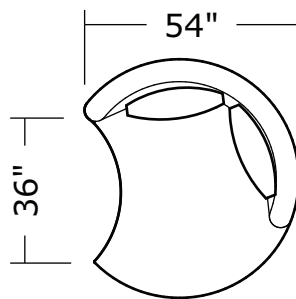

### No. 1547-000 SWIVEL OTTOMAN

W 48 D 48 H 30 in.

Seat height 18 in.

Shown with wood tray No.1096-08 in Urban on Maple wood finish. Tray is available in any TC wood finish on Maple.

1547-000  
**Swivel Ottoman**  
(Tight Seat)

1547-200  
**Armless Loveseat**

1547-300  
**Armless Curved Sofa**

1547-113  
**Swivel Lounge Chair**

1547-201  
**LAF Loveseat**

1547-301  
**LAF Curved Sofa**

1547-104  
**Corner Chair**

1547-202  
**RAF Loveseat**

1547-302  
**RAF Curved Sofa**

1547-405  
**Left Nesting Chair**

1547-404  
**Right Nesting Chair**

**Ooola**  
**1547- Series**

Scale 1/4" = 1'0"  
All upholstery sizes are approximate

**Ooola**  
**1547- Series**

Scale 1/4" = 1'0"  
All upholstery sizes are approximate

**Ooola**  
**1547- Series**

Scale 1/4" = 1'0"  
All upholstery sizes are approximate