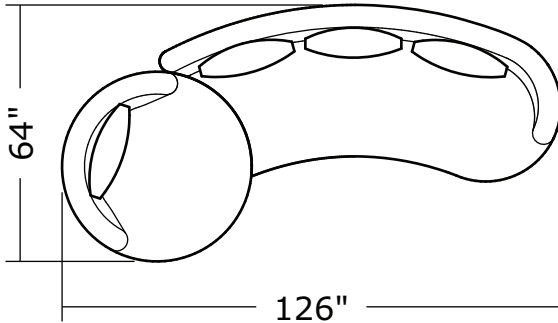

Ooola

No. 1547-301 LAF SOFA

W 100 D 43 H 30 in.

Seat depth 20 in.

Seat height 18 in.

Arm height 30 in.

Arm width 7 in.

No. 1547-113 SWIVEL CHAIR

W 48 D 48 H 31 in.

Seat depth 26 in.

Seat height 18 in.

Arm height 30 in.

Arm width 7 in.

Base is Maple veneer. Available in any TC finish on Maple. Must specify.

Modern Walnut on Maple finish shown. Fabric shown 4-2382-06.

1547-202
RAF Loveseat

1547-302
RAF Curved Sofa

1547-405
Left Nesting Chair

1547-404
Right Nesting Chair

Ooola
1547- Series

Scale 1/4" = 1'0"
All upholstery sizes are approximate

Ooola
1547- Series

Scale 1/4" = 1'0"

All upholstery sizes are approximate

Ooola
1547- Series

Scale 1/4" = 1'0"
All upholstery sizes are approximate