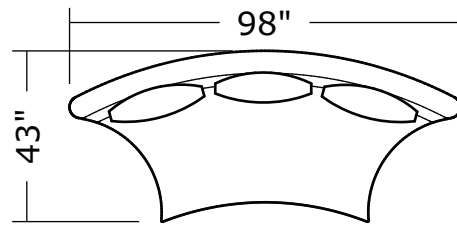

W 48 D 48 H 31 in.

Seat depth 26 in.

Seat height 18 in.

Arm height 30 in.

Arm width 7 in.

Base is Maple veneer. Available in any TC finish on Maple. Must specify.

Modern Walnut on Maple finish shown. Fabric shown 4-2382-06.

Throw pillows optional. Must specify.

1547-000
Swivel Ottoman
(Tight Seat)

1547-200
Armless Loveseat

1547-300
Armless Curved Sofa

1547-113
Swivel Lounge Chair

1547-201
LAF Loveseat

1547-301
LAF Curved Sofa

1547-104
Corner Chair

1547-202
RAF Loveseat

1547-302
RAF Curved Sofa

1547-405
Left Nesting Chair

1547-404
Right Nesting Chair

Ooola
1547- Series

Scale 1/4" = 1'0"
All upholstery sizes are approximate

Ooola
1547- Series

Scale 1/4" = 1'0"

All upholstery sizes are approximate

Ooola
1547- Series

Scale 1/4" = 1'0"
All upholstery sizes are approximate