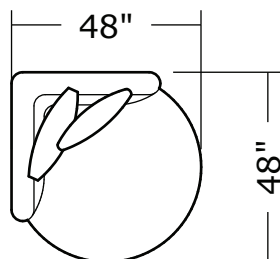

W 48 D 48 H 31 in.

Seat depth 26 in.

Seat height 18 in.

Arm height 30 in.

Arm width 7 in.

Base is Maple veneer. Available in any TC finish on Maple. Must specify.

Modern Walnut on Maple finish shown. Fabric shown 4-2382-06.

Throw pillows optional. Must specify.

1547-000
Swivel Ottoman
(Tight Seat)

1547-200
Armless Loveseat

1547-300
Armless Curved Sofa

1547-113
Swivel Lounge Chair

1547-201
LAF Loveseat

1547-301
LAF Curved Sofa

1547-104
Corner Chair

1547-202
RAF Loveseat

1547-302
RAF Curved Sofa

1547-405
Left Nesting Chair

1547-404
Right Nesting Chair

Ooola
1547- Series

Scale 1/4" = 1'0"
All upholstery sizes are approximate

Ooola
1547- Series

Scale 1/4" = 1'0"

All upholstery sizes are approximate

Ooola
1547- Series

Scale 1/4" = 1'0"
All upholstery sizes are approximate