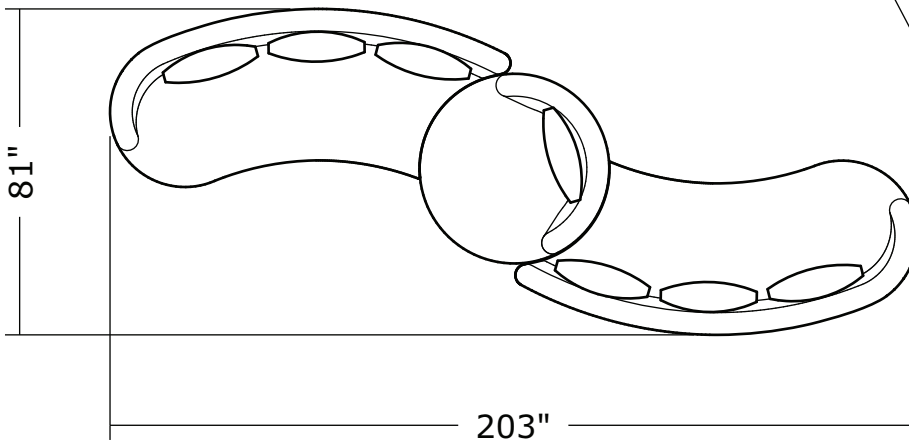

1547-202
RAF Loveseat

1547-302
RAF Curved Sofa

1547-405
Left Nesting Chair

1547-404
Right Nesting Chair

Ooola
1547- Series

Scale 1/4" = 1'0"
All upholstery sizes are approximate

Ooola
1547- Series

Scale 1/4" = 1'0"

All upholstery sizes are approximate

Ooola
1547- Series

Scale 1/4" = 1'0"
All upholstery sizes are approximate