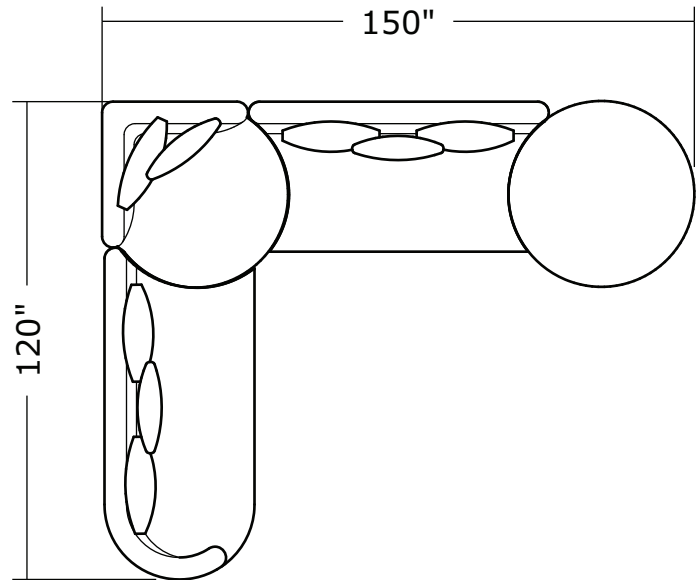

Ooola

No. 1547-301 LAF SOFA

W 100 D 43 H 30 in.

Seat depth 20 in.

Seat height 18 in.

Arm height 30 in.

Arm width 7 in.

No. 1547-113 SWIVEL CHAIR

W 48 D 48 H 31 in.

Seat depth 26 in.

Seat height 18 in.

Arm height 30 in.

Arm width 7 in.

Base is Maple veneer. Available in any TC finish on Maple. Must specify.

Modern Walnut on Maple finish shown. Fabric shown 4-2382-06.

1547-202
RAF Loveseat

1547-302
RAF Curved Sofa

1547-405
Left Nesting Chair

1547-404
Right Nesting Chair

Ooola
1547- Series

Scale 1/4" = 1'0"
All upholstery sizes are approximate

Ooola
1547- Series

Scale 1/4" = 1'0"

All upholstery sizes are approximate

Ooola
1547- Series

Scale 1/4" = 1'0"
All upholstery sizes are approximate