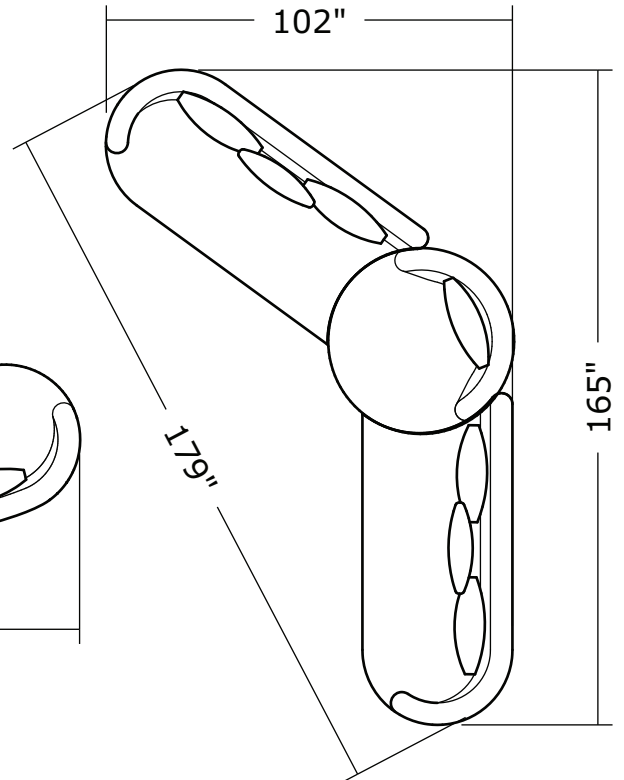

W 48 D 48 H 31 in.

Seat depth 26 in.

Seat height 18 in.

Arm height 30 in.

Arm width 7 in.

Base is Maple veneer. Available in any TC finish on Maple. Must specify.

Modern Walnut on Maple finish shown. Fabric shown 4-2382-06.

1547-202
RAF Loveseat

1547-302
RAF Curved Sofa

1547-405
Left Nesting Chair

1547-404
Right Nesting Chair

Ooola
1547- Series

Scale 1/4" = 1'0"
All upholstery sizes are approximate

Ooola
1547- Series

Scale 1/4" = 1'0"

All upholstery sizes are approximate

Ooola
1547- Series

Scale 1/4" = 1'0"
All upholstery sizes are approximate