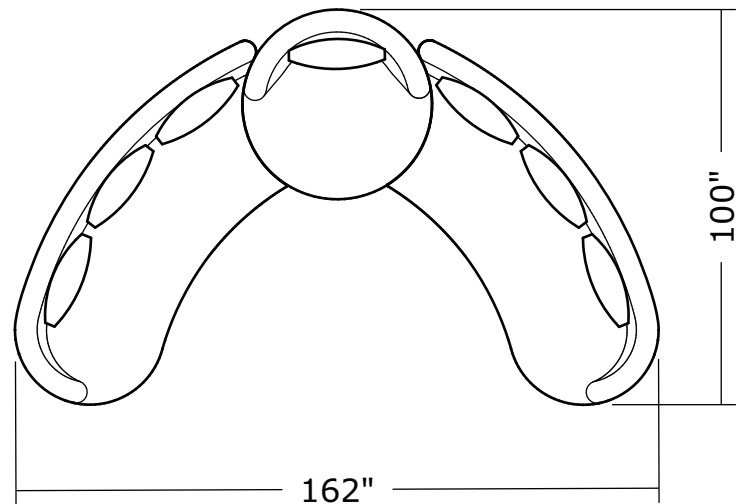

Ooola

No. 1547-301 LAF SOFA

W 100 D 43 H 30 in.

Seat depth 20 in.

Seat height 18 in.

Arm height 30 in.

Arm width 7 in.

No. 1547-113 SWIVEL CHAIR

W 48 D 48 H 31 in.

Seat depth 26 in.

Seat height 18 in.

Arm height 30 in.

Arm width 7 in.

Base is Maple veneer. Available in any TC finish on Maple. Must specify.

Modern Walnut on Maple finish shown. Fabric shown 4-2382-06.

1547-202
RAF Loveseat

1547-302
RAF Curved Sofa

1547-405
Left Nesting Chair

1547-404
Right Nesting Chair

Ooola
1547- Series

Scale 1/4" = 1'0"
All upholstery sizes are approximate

Ooola
1547- Series

Scale 1/4" = 1'0"

All upholstery sizes are approximate

Ooola
1547- Series

Scale 1/4" = 1'0"
All upholstery sizes are approximate