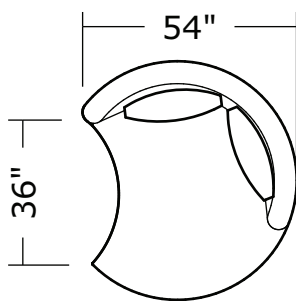

W 48 D 48 H 31 in.

Seat depth 26 in.

Seat height 18 in.

Arm height 30 in.

Arm width 7 in.

Base is Maple veneer. Available in any TC finish on Maple. Must specify.

Modern Walnut on Maple finish shown. Fabric shown 4-2382-06.

Throw pillows optional. Must specify.

1547-000
Swivel Ottoman
(Tight Seat)

1547-200
Armless Loveseat

1547-300
Armless Curved Sofa

1547-113
Swivel Lounge Chair

1547-201
LAF Loveseat

1547-301
LAF Curved Sofa

1547-104
Corner Chair

1547-202
RAF Loveseat

1547-302
RAF Curved Sofa

1547-405
Left Nesting Chair

1547-404
Right Nesting Chair

Ooola
1547- Series

Scale 1/4" = 1'0"
All upholstery sizes are approximate

Ooola
1547- Series

Scale 1/4" = 1'0"

All upholstery sizes are approximate

Ooola
1547- Series

Scale 1/4" = 1'0"
All upholstery sizes are approximate