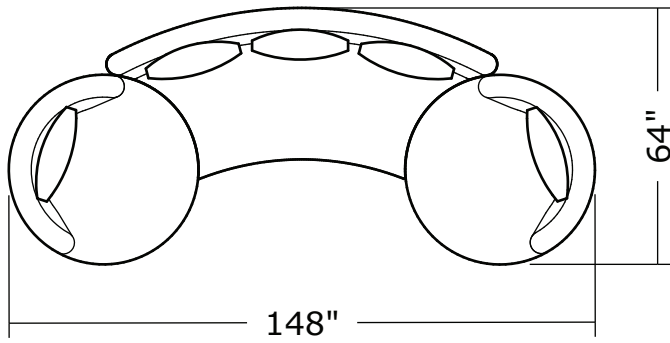

W 48 D 48 H 31 in.

Seat depth 26 in.

Seat height 18 in.

Arm height 30 in.

Arm width 7 in.

Base is Maple veneer. Available in any TC finish on Maple. Must specify.

Modern Walnut on Maple finish shown. Fabric shown 4-2382-06.

1547-202
RAF Loveseat

1547-302
RAF Curved Sofa

1547-405
Left Nesting Chair

1547-404
Right Nesting Chair

Ooola
1547- Series

Scale 1/4" = 1'0"
All upholstery sizes are approximate

Ooola
1547- Series

Scale 1/4" = 1'0"

All upholstery sizes are approximate

Ooola
1547- Series

Scale 1/4" = 1'0"
All upholstery sizes are approximate