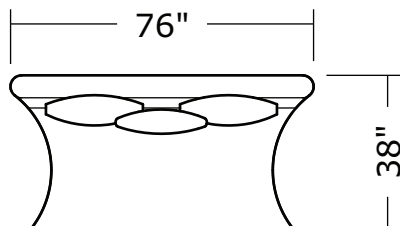

1547-200
Armless Loveseat