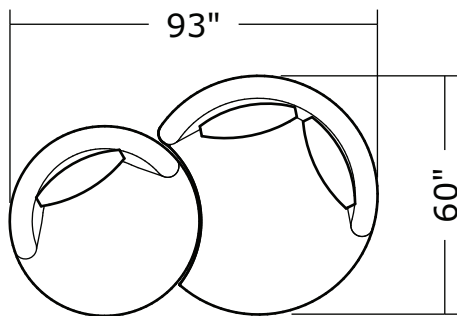

Ooola

No. 1547-301 LAF SOFA

W 100 D 43 H 30 in.

Seat depth 20 in.

Seat height 18 in.

Arm height 30 in.

Arm width 7 in.

No. 1547-113 SWIVEL CHAIR

W 48 D 48 H 31 in.

Seat depth 26 in.

Seat height 18 in.

Arm height 30 in.

Arm width 7 in.

Base is Maple veneer. Available in any TC finish on Maple. Must specify.

Modern Walnut on Maple finish shown. Fabric shown 4-2382-06.

1547-202
RAF Loveseat

1547-302
RAF Curved Sofa

1547-405
Left Nesting Chair

1547-404
Right Nesting Chair

Ooola
1547- Series

Scale 1/4" = 1'0"
All upholstery sizes are approximate

Ooola
1547- Series

Scale 1/4" = 1'0"

All upholstery sizes are approximate

Ooola
1547- Series

Scale 1/4" = 1'0"
All upholstery sizes are approximate