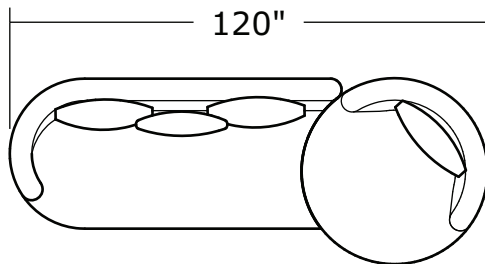

Ooola

No. 1547-301 LAF SOFA

W 100 D 43 H 30 in.

Seat depth 20 in.

Seat height 18 in.

Arm height 30 in.

Arm width 7 in.

No. 1547-113 SWIVEL CHAIR

W 48 D 48 H 31 in.

Seat depth 26 in.

Seat height 18 in.

Arm height 30 in.

Arm width 7 in.

Base is Maple veneer. Available in any TC finish on Maple. Must specify.

Modern Walnut on Maple finish shown. Fabric shown 4-2382-06.

1547-202
RAF Loveseat

1547-302
RAF Curved Sofa

1547-405
Left Nesting Chair

1547-404
Right Nesting Chair

Ooola
1547- Series

Scale 1/4" = 1'0"
All upholstery sizes are approximate

Ooola
1547- Series

Scale 1/4" = 1'0"

All upholstery sizes are approximate

Ooola
1547- Series

Scale 1/4" = 1'0"
All upholstery sizes are approximate