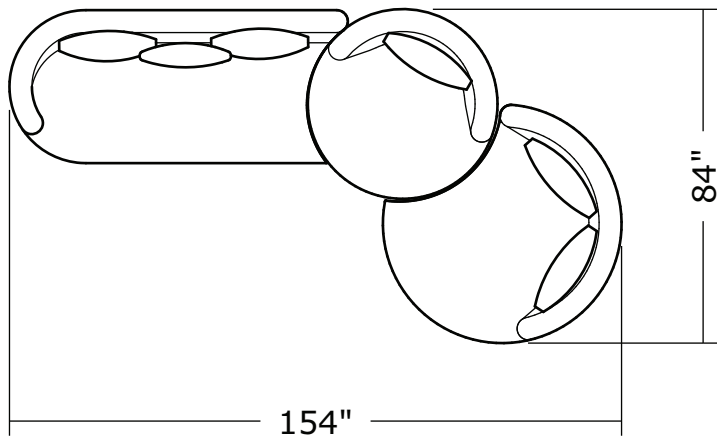

Ooola

No. 1547-301 LAF SOFA

W 100 D 43 H 30 in.

Seat depth 20 in.

Seat height 18 in.

Arm height 30 in.

Arm width 7 in.

No. 1547-113 SWIVEL CHAIR

W 48 D 48 H 31 in.

Seat depth 26 in.

Seat height 18 in.

Arm height 30 in.

Arm width 7 in.

Base is Maple veneer. Available in any TC finish on Maple. Must specify.

Modern Walnut on Maple finish shown. Fabric shown 4-2382-06.

1547-202
RAF Loveseat

1547-302
RAF Curved Sofa

1547-405
Left Nesting Chair

1547-404
Right Nesting Chair

Ooola
1547- Series

Scale 1/4" = 1'0"
All upholstery sizes are approximate

Ooola
1547- Series

Scale 1/4" = 1'0"

All upholstery sizes are approximate

Ooola
1547- Series

Scale 1/4" = 1'0"
All upholstery sizes are approximate