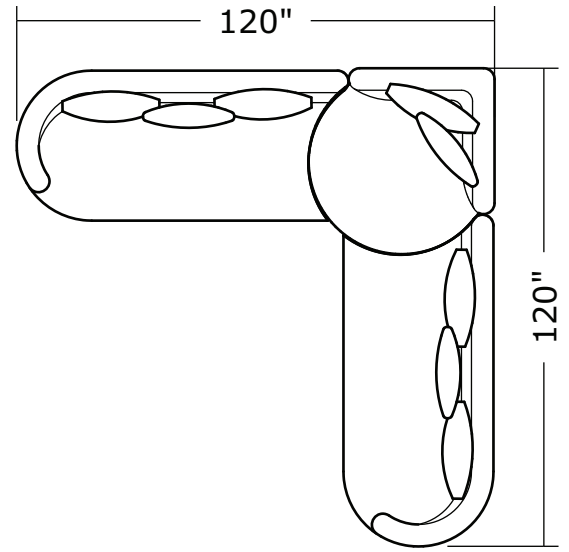

Ooola

No. 1547-301 LAF SOFA

W 100 D 43 H 30 in.

Seat depth 20 in.

Seat height 18 in.

Arm height 30 in.

Arm width 7 in.

No. 1547-113 SWIVEL CHAIR

W 48 D 48 H 31 in.

Seat depth 26 in.

Seat height 18 in.

Arm height 30 in.

Arm width 7 in.

Base is Maple veneer. Available in any TC finish on Maple. Must specify.

Modern Walnut on Maple finish shown. Fabric shown 4-2382-06.

1547-202
RAF Loveseat

1547-302
RAF Curved Sofa

1547-405
Left Nesting Chair

1547-404
Right Nesting Chair

Ooola
1547- Series

Scale 1/4" = 1'0"
All upholstery sizes are approximate

Ooola
1547- Series

Scale 1/4" = 1'0"

All upholstery sizes are approximate

Ooola
1547- Series

Scale 1/4" = 1'0"
All upholstery sizes are approximate