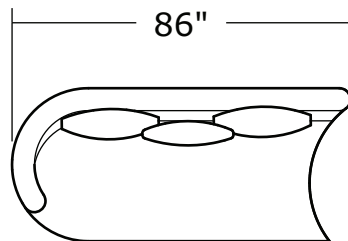

W 48 D 48 H 31 in.

Seat depth 26 in.

Seat height 18 in.

Arm height 30 in.

Arm width 7 in.

Base is Maple veneer. Available in any TC finish on Maple. Must specify.

Modern Walnut on Maple finish shown. Fabric shown 4-2382-06.

Throw pillows optional. Must specify.

1547-000
Swivel Ottoman
(Tight Seat)

1547-200
Armless Loveseat

1547-300
Armless Curved Sofa

1547-113
Swivel Lounge Chair

1547-201
LAF Loveseat

1547-301
LAF Curved Sofa

1547-104
Corner Chair

1547-202
RAF Loveseat

1547-302
RAF Curved Sofa

1547-405
Left Nesting Chair

1547-404
Right Nesting Chair

Ooola
1547- Series

Scale 1/4" = 1'0"
All upholstery sizes are approximate

Ooola
1547- Series

Scale 1/4" = 1'0"

All upholstery sizes are approximate

Ooola
1547- Series

Scale 1/4" = 1'0"
All upholstery sizes are approximate