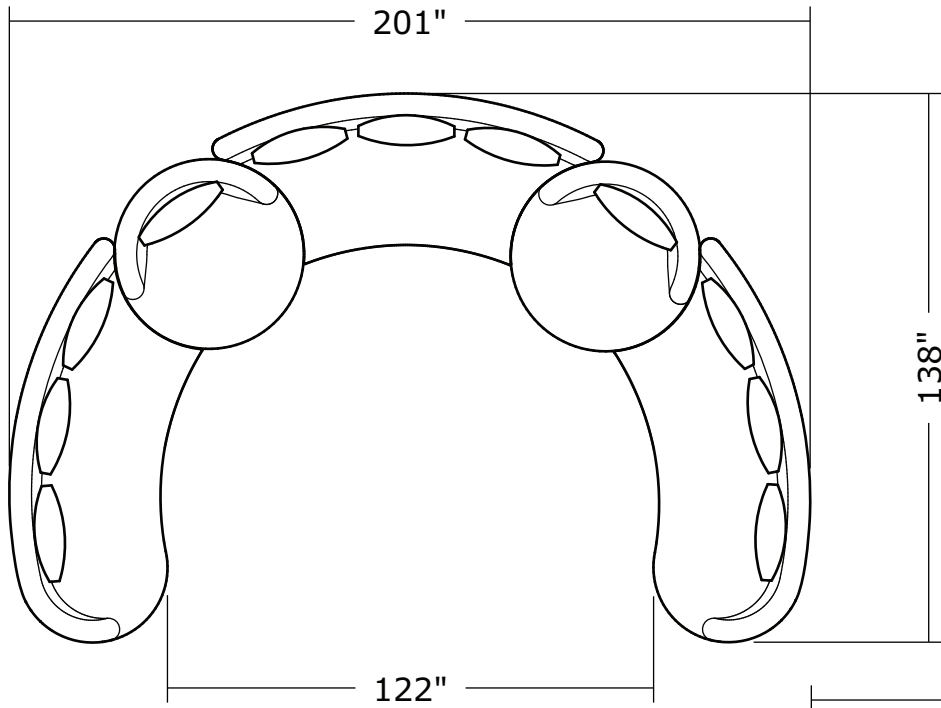

1547-202
RAF Loveseat

1547-302
RAF Curved Sofa

1547-405
Left Nesting Chair

1547-404
Right Nesting Chair

Ooola
1547- Series

Scale 1/4" = 1'0"
All upholstery sizes are approximate

Ooola
1547- Series

Scale 1/4" = 1'0"

All upholstery sizes are approximate

Ooola
1547- Series

Scale 1/4" = 1'0"
All upholstery sizes are approximate