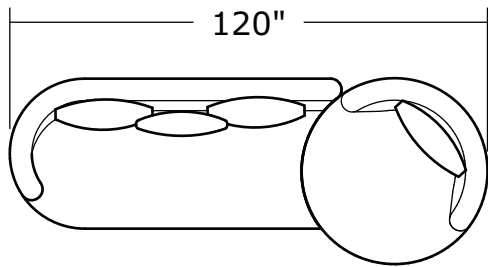

Ooola

No. 1547-113 SWIVEL CHAIR (shown twice)

W 48 D 48 H 30 in.
Seat depth 26 in.
Seat height 18 in.
Arm height 30 in.
Arm width 7 in.

No. 1547-300 ARMLESS SOFA

W 98 D 43 H 30 in.
Seat depth 20 in.
Seat height 18 in.

1547-300
Armless Curved Sofa

1547-113
Swivel Lounge Chair

1547-201
LAF Loveseat

1547-301
LAF Curved Sofa

1547-104
Corner Chair

1547-202
RAF Loveseat

1547-302
RAF Curved Sofa

1547-405
Left Nesting Chair

1547-404
Right Nesting Chair

Ooola
1547- Series

Scale 1/4" = 1'0"
All upholstery sizes are approximate

Ooola
1547- Series

Scale 1/4" = 1'0"
All upholstery sizes are approximate

Ooola
1547- Series

Scale 1/4" = 1'0"
All upholstery sizes are approximate