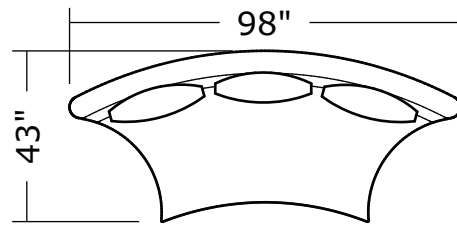

1547-300
Armless Curved Sofa