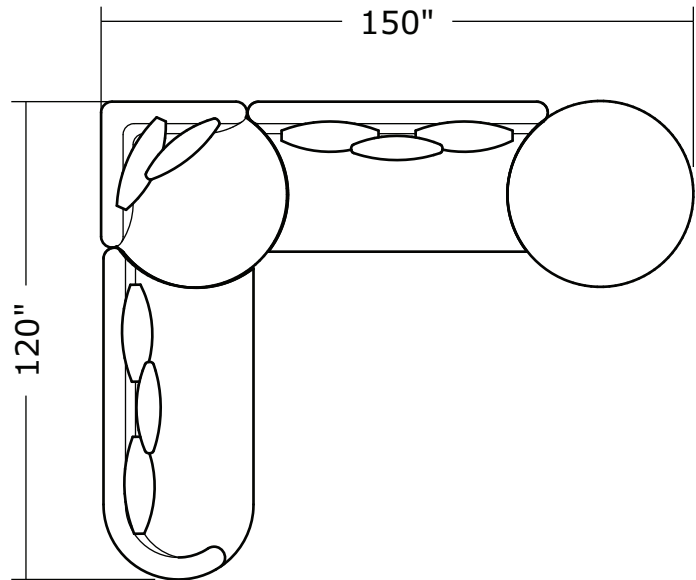

Ooola

No. 1547-113 SWIVEL CHAIR (shown twice)

W 48 D 48 H 30 in.
Seat depth 26 in.
Seat height 18 in.
Arm height 30 in.
Arm width 7 in.

No. 1547-300 ARMLESS SOFA

W 98 D 43 H 30 in.
Seat depth 20 in.
Seat height 18 in.

1547-300
Armless Curved Sofa

1547-113
Swivel Lounge Chair

1547-201
LAF Loveseat

1547-301
LAF Curved Sofa

1547-104
Corner Chair

1547-202
RAF Loveseat

1547-302
RAF Curved Sofa

1547-405
Left Nesting Chair

1547-404
Right Nesting Chair

Ooola
1547- Series

Scale 1/4" = 1'0"
All upholstery sizes are approximate

Ooola
1547- Series

Scale 1/4" = 1'0"
All upholstery sizes are approximate

Ooola
1547- Series

Scale 1/4" = 1'0"
All upholstery sizes are approximate