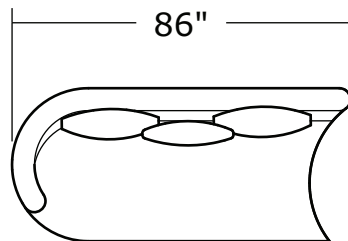

Ooola

No. 1547-113 SWIVEL CHAIR (shown twice)

W 48 D 48 H 30 in.
Seat depth 26 in.
Seat height 18 in.
Arm height 30 in.
Arm width 7 in.

No. 1547-300 ARMLESS SOFA

W 98 D 43 H 30 in.
Seat depth 20 in.
Seat height 18 in.

Base available in any TC finish on Maple.
Must specify. Nutty Brown on Maple finish shown.
Fabric shown 6-2389-05. Throw pillows optional.
Must specify.

1547-000
Swivel Ottoman
(Tight Seat)

1547-200
Armless Loveseat

1547-300
Armless Curved Sofa

1547-113
Swivel Lounge Chair

1547-201
LAF Loveseat

1547-301
LAF Curved Sofa

1547-104
Corner Chair

1547-202
RAF Loveseat

1547-302
RAF Curved Sofa

1547-405
Left Nesting Chair

1547-404
Right Nesting Chair

Ooola
1547- Series

Scale 1/4" = 1'0"
All upholstery sizes are approximate

Ooola
1547- Series

Scale 1/4" = 1'0"
All upholstery sizes are approximate

Ooola
1547- Series

Scale 1/4" = 1'0"
All upholstery sizes are approximate