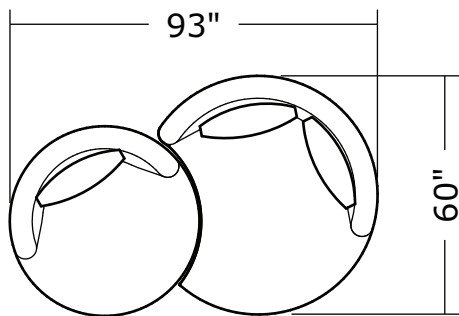

Ooola

No. 1547-113 SWIVEL CHAIR (shown twice)

W 48 D 48 H 30 in.
Seat depth 26 in.
Seat height 18 in.
Arm height 30 in.
Arm width 7 in.

No. 1547-300 ARMLESS SOFA

W 98 D 43 H 30 in.
Seat depth 20 in.
Seat height 18 in.

1547-300
Armless Curved Sofa

1547-113
Swivel Lounge Chair

1547-201
LAF Loveseat

1547-301
LAF Curved Sofa

1547-104
Corner Chair

1547-202
RAF Loveseat

1547-302
RAF Curved Sofa

1547-405
Left Nesting Chair

1547-404
Right Nesting Chair

Ooola
1547- Series

Scale 1/4" = 1'0"
All upholstery sizes are approximate

Ooola
1547- Series

Scale 1/4" = 1'0"
All upholstery sizes are approximate

Ooola
1547- Series

Scale 1/4" = 1'0"
All upholstery sizes are approximate