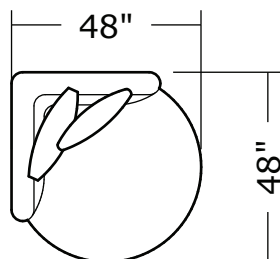

Ooola

No. 1547-113 SWIVEL CHAIR (shown twice)

W 48 D 48 H 30 in.
Seat depth 26 in.
Seat height 18 in.
Arm height 30 in.
Arm width 7 in.

No. 1547-300 ARMLESS SOFA

W 98 D 43 H 30 in.
Seat depth 20 in.
Seat height 18 in.

1547-300
Armless Curved Sofa

1547-113
Swivel Lounge Chair

1547-201
LAF Loveseat

1547-301
LAF Curved Sofa

1547-104
Corner Chair

1547-202
RAF Loveseat

1547-302
RAF Curved Sofa

1547-405
Left Nesting Chair

1547-404
Right Nesting Chair

Ooola
1547- Series

Scale 1/4" = 1'0"
All upholstery sizes are approximate

Ooola
1547- Series

Scale 1/4" = 1'0"
All upholstery sizes are approximate

Ooola
1547- Series

Scale 1/4" = 1'0"
All upholstery sizes are approximate