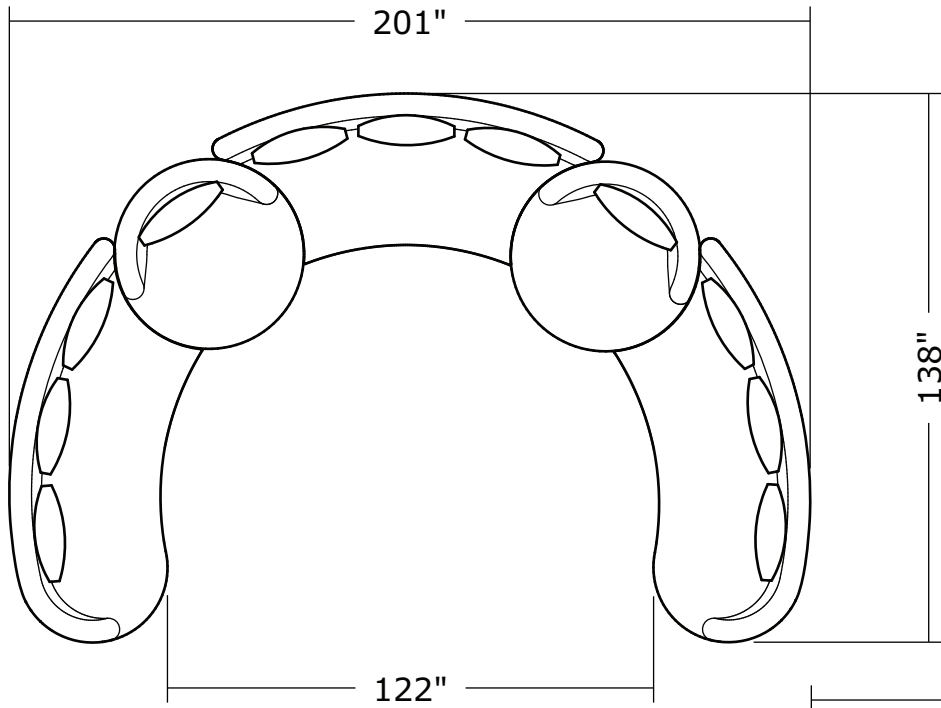

Ooola

No. 1547-113 SWIVEL CHAIR (shown twice)

W 48 D 48 H 30 in.
Seat depth 26 in.
Seat height 18 in.
Arm height 30 in.
Arm width 7 in.

No. 1547-300 ARMLESS SOFA

W 98 D 43 H 30 in.
Seat depth 20 in.
Seat height 18 in.

1547-404
Right Nesting Chair

Ooola
1547- Series

Scale 1/4" = 1'0"
All upholstery sizes are approximate

Ooola
1547- Series

Scale 1/4" = 1'0"
All upholstery sizes are approximate

Ooola
1547- Series

Scale 1/4" = 1'0"
All upholstery sizes are approximate