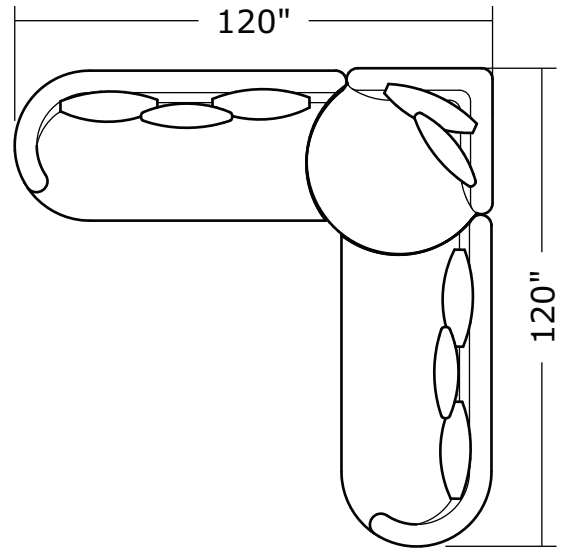

Ooola

No. 1547-113 SWIVEL CHAIR (shown twice)

W 48 D 48 H 30 in.
Seat depth 26 in.
Seat height 18 in.
Arm height 30 in.
Arm width 7 in.

No. 1547-300 ARMLESS SOFA

W 98 D 43 H 30 in.
Seat depth 20 in.
Seat height 18 in.

1547-300
Armless Curved Sofa

1547-113
Swivel Lounge Chair

1547-201
LAF Loveseat

1547-301
LAF Curved Sofa

1547-104
Corner Chair

1547-202
RAF Loveseat

1547-302
RAF Curved Sofa

1547-405
Left Nesting Chair

1547-404
Right Nesting Chair

Ooola
1547- Series

Scale 1/4" = 1'0"
All upholstery sizes are approximate

Ooola
1547- Series

Scale 1/4" = 1'0"
All upholstery sizes are approximate

Ooola
1547- Series

Scale 1/4" = 1'0"
All upholstery sizes are approximate