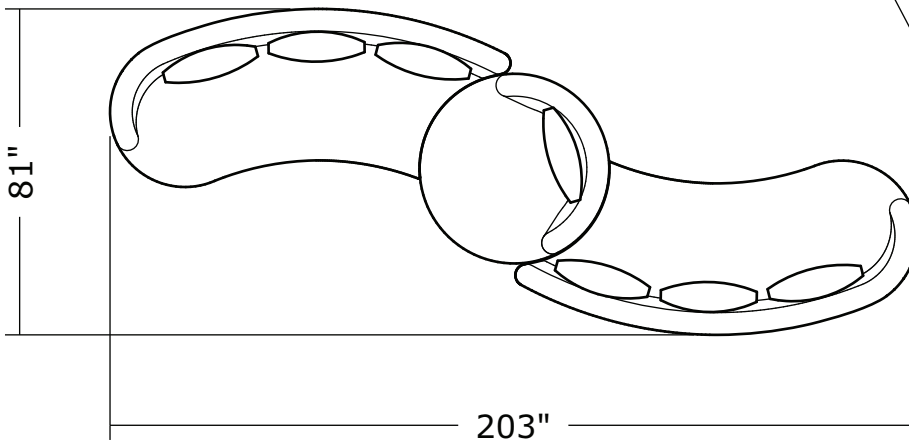

Ooola

No. 1547-113 SWIVEL CHAIR (shown twice)

W 48 D 48 H 30 in.
Seat depth 26 in.
Seat height 18 in.
Arm height 30 in.
Arm width 7 in.

No. 1547-300 ARMLESS SOFA

W 98 D 43 H 30 in.
Seat depth 20 in.
Seat height 18 in.

1547-404
Right Nesting Chair

Ooola
1547- Series

Scale 1/4" = 1'0"
All upholstery sizes are approximate

Ooola
1547- Series

Scale 1/4" = 1'0"
All upholstery sizes are approximate

Ooola
1547- Series

Scale 1/4" = 1'0"
All upholstery sizes are approximate