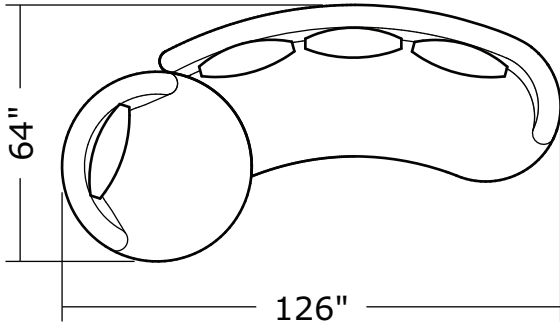

Ooola

No. 1547-113 SWIVEL CHAIR (shown twice)

W 48 D 48 H 30 in.
Seat depth 26 in.
Seat height 18 in.
Arm height 30 in.
Arm width 7 in.

No. 1547-300 ARMLESS SOFA

W 98 D 43 H 30 in.
Seat depth 20 in.
Seat height 18 in.

1547-300
Armless Curved Sofa

1547-113
Swivel Lounge Chair

1547-201
LAF Loveseat

1547-301
LAF Curved Sofa

1547-104
Corner Chair

1547-202
RAF Loveseat

1547-302
RAF Curved Sofa

1547-405
Left Nesting Chair

1547-404
Right Nesting Chair

Ooola
1547- Series

Scale 1/4" = 1'0"
All upholstery sizes are approximate

Ooola
1547- Series

Scale 1/4" = 1'0"
All upholstery sizes are approximate

Ooola
1547- Series

Scale 1/4" = 1'0"
All upholstery sizes are approximate