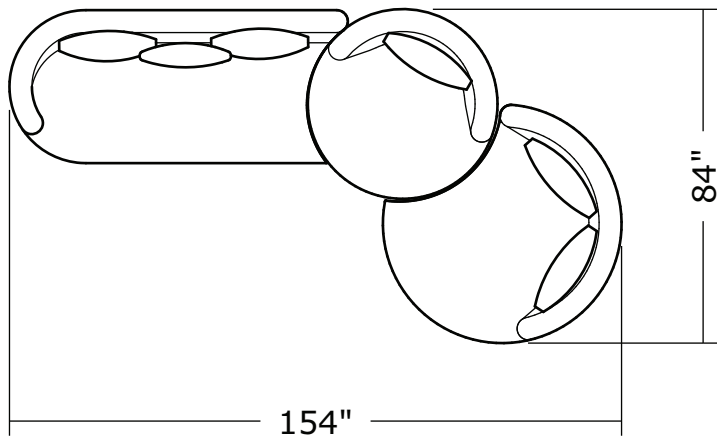

Ooola

No. 1547-113 SWIVEL CHAIR (shown twice)

W 48 D 48 H 30 in.
Seat depth 26 in.
Seat height 18 in.
Arm height 30 in.
Arm width 7 in.

No. 1547-300 ARMLESS SOFA

W 98 D 43 H 30 in.
Seat depth 20 in.
Seat height 18 in.

1547-404
Right Nesting Chair

Ooola
1547- Series

Scale 1/4" = 1'0"
All upholstery sizes are approximate

Ooola
1547- Series

Scale 1/4" = 1'0"
All upholstery sizes are approximate

Ooola
1547- Series

Scale 1/4" = 1'0"
All upholstery sizes are approximate