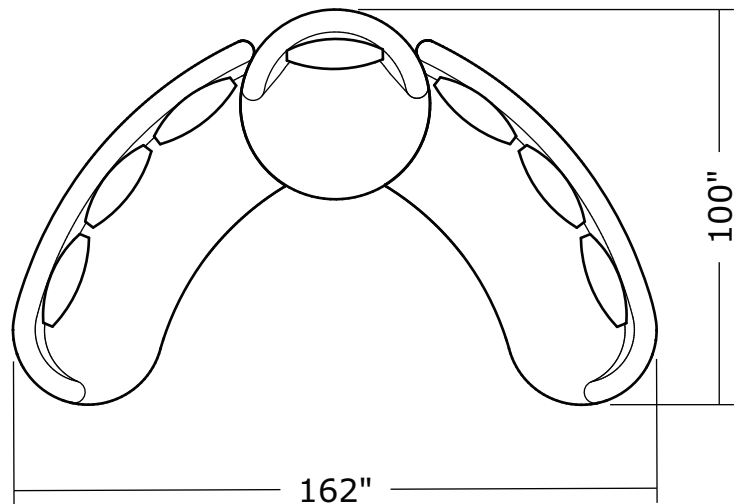

Ooola

No. 1547-113 SWIVEL CHAIR (shown twice)

W 48 D 48 H 30 in.
Seat depth 26 in.
Seat height 18 in.
Arm height 30 in.
Arm width 7 in.

No. 1547-300 ARMLESS SOFA

W 98 D 43 H 30 in.
Seat depth 20 in.
Seat height 18 in.

1547-300
Armless Curved Sofa

1547-113
Swivel Lounge Chair

1547-201
LAF Loveseat

1547-301
LAF Curved Sofa

1547-104
Corner Chair

1547-202
RAF Loveseat

1547-302
RAF Curved Sofa

1547-405
Left Nesting Chair

1547-404
Right Nesting Chair

Ooola
1547- Series

Scale 1/4" = 1'0"
All upholstery sizes are approximate

Ooola
1547- Series

Scale 1/4" = 1'0"
All upholstery sizes are approximate

Ooola
1547- Series

Scale 1/4" = 1'0"
All upholstery sizes are approximate