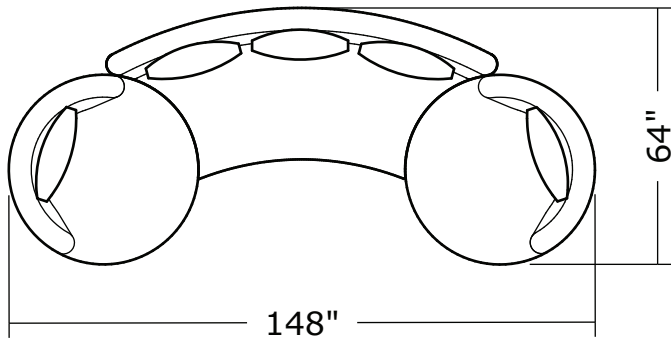

Ooola

No. 1547-113 SWIVEL CHAIR (shown twice)

W 48 D 48 H 30 in.
Seat depth 26 in.
Seat height 18 in.
Arm height 30 in.
Arm width 7 in.

No. 1547-300 ARMLESS SOFA

W 98 D 43 H 30 in.
Seat depth 20 in.
Seat height 18 in.

1547-300
Armless Curved Sofa

1547-113
Swivel Lounge Chair

1547-201
LAF Loveseat

1547-301
LAF Curved Sofa

1547-104
Corner Chair

1547-202
RAF Loveseat

1547-302
RAF Curved Sofa

1547-405
Left Nesting Chair

1547-404
Right Nesting Chair

Ooola
1547- Series

Scale 1/4" = 1'0"
All upholstery sizes are approximate

Ooola
1547- Series

Scale 1/4" = 1'0"
All upholstery sizes are approximate

Ooola
1547- Series

Scale 1/4" = 1'0"
All upholstery sizes are approximate