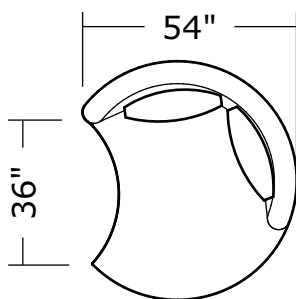

Ooola

No. 1547-113 SWIVEL CHAIR (shown twice)

W 48 D 48 H 30 in.
Seat depth 26 in.
Seat height 18 in.
Arm height 30 in.
Arm width 7 in.

No. 1547-300 ARMLESS SOFA

W 98 D 43 H 30 in.
Seat depth 20 in.
Seat height 18 in.

1547-300
Armless Curved Sofa

1547-113
Swivel Lounge Chair

1547-201
LAF Loveseat

1547-301
LAF Curved Sofa

1547-104
Corner Chair

1547-202
RAF Loveseat

1547-302
RAF Curved Sofa

1547-405
Left Nesting Chair

1547-404
Right Nesting Chair

Ooola
1547- Series

Scale 1/4" = 1'0"
All upholstery sizes are approximate

Ooola
1547- Series

Scale 1/4" = 1'0"
All upholstery sizes are approximate

Ooola
1547- Series

Scale 1/4" = 1'0"
All upholstery sizes are approximate