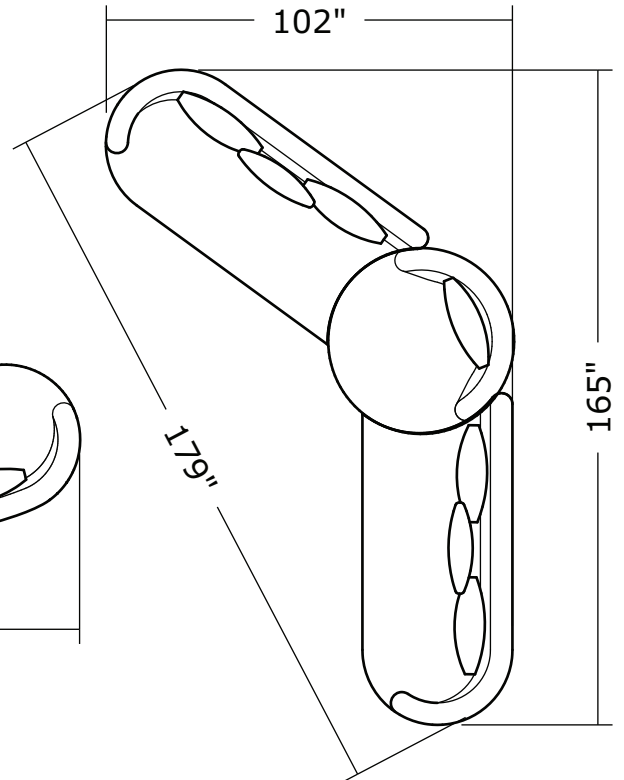

Ooola

No. 1547-113 SWIVEL CHAIR (shown twice)

W 48 D 48 H 30 in.
Seat depth 26 in.
Seat height 18 in.
Arm height 30 in.
Arm width 7 in.

No. 1547-300 ARMLESS SOFA

W 98 D 43 H 30 in.
Seat depth 20 in.
Seat height 18 in.

1547-404
Right Nesting Chair

Ooola
1547- Series

Scale 1/4" = 1'0"
All upholstery sizes are approximate

Ooola
1547- Series

Scale 1/4" = 1'0"
All upholstery sizes are approximate

Ooola
1547- Series

Scale 1/4" = 1'0"
All upholstery sizes are approximate