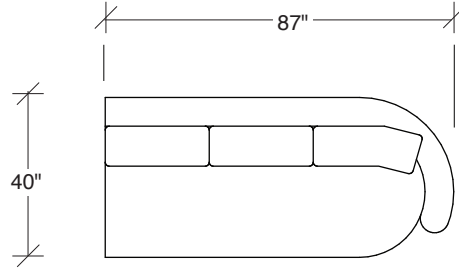

## Playing Hooky

**No. 1526-446 RAF ISLAND CHAISE  
(shown twice)**

W 92 D 40 H 27 in.

Seat depth 22 in.

Seat height 18 in.

Seat height 27 in.

Arm width 8 in.

Height to top of back cushions 36 inches approx.

Base available in any TC wood finish on maple.

Throw pillows optional. Must specify.

**1526-210**  
CURVED CORNER

**1526-405**  
LEFT CHAISE

**1526-404**  
RIGHT CHAISE

**1526-301**  
LAF SOFA

**1526-302**  
RAF SOFA

**Playing Hooky**  
**1526 - Series**

Scale 1/4" = 1'0"  
All upholstery sizes are approximate

**1526-200**  
ARMLESS LOVESEAT

**1526-303**  
SOFA

**1526-225**  
LEFT CHAISE

**1526-226**  
RIGHT CHAISE

**1526-447**  
LAF ISLAND CHAISE

Scale 1/4" = 1'0"  
All upholstery sizes are approximate