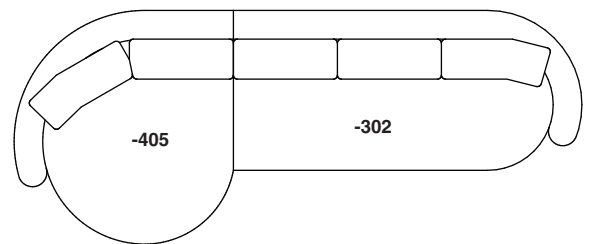

**Playing Hooky**  
**1526 - Series**

Scale 1/4" = 1'0"  
All upholstery sizes are approximate

**1526-200**  
ARMLESS LOVESEAT

**1526-303**  
SOFA

**1526-225**  
LEFT CHAISE

**1526-226**  
RIGHT CHAISE

**1526-447**  
LAF ISLAND CHAISE

**1526-446**  
RAF ISLAND CHAISE

**1526-415**  
LEFT BUMPER CHAISE

**1526-414**  
RIGHT BUMPER CHAISE

**Playing Hooky**  
**1526 - Series**

Scale 1/4" = 1'0"  
All upholstery sizes are approximate

**Playing Hooky  
1526 - Series**

Scale 1/4" = 1'0"  
All upholstery sizes are approximate