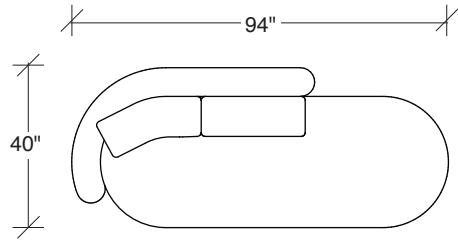

## Playing Hooky

**No. 1526-446 RAF ISLAND CHAISE  
(shown twice)**

W 92 D 40 H 27 in.

Seat depth 22 in.

Seat height 18 in.

Seat height 27 in.

Arm width 8 in.

Height to top of back cushions 36 inches approx.

**Playing Hooky**  
**1526 - Series**

Scale 1/4" = 1'0"  
All upholstery sizes are approximate

**1526-200**  
ARMLESS LOVESEAT

**1526-303**  
SOFA

**1526-225**  
LEFT CHAISE

**1526-226**  
RIGHT CHAISE

**1526-447**  
LAF ISLAND CHAISE

**1526-446**  
RAF ISLAND CHAISE

**1526-415**  
LEFT BUMPER CHAISE

**1526-414**  
RIGHT BUMPER CHAISE

**Playing Hooky**  
**1526 - Series**

Scale 1/4" = 1'0"  
All upholstery sizes are approximate

**Playing Hooky  
1526 - Series**

Scale 1/4" = 1'0"  
All upholstery sizes are approximate