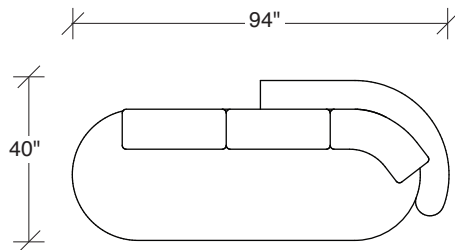

## Playing Hooky

**No. 1526-446 RAF ISLAND CHAISE  
(shown twice)**

W 92 D 40 H 27 in.

Seat depth 22 in.

Seat height 18 in.

Seat height 27 in.

Arm width 8 in.

Height to top of back cushions 36 inches approx.

**Playing Hooky**  
**1526 - Series**

Scale 1/4" = 1'0"  
All upholstery sizes are approximate

**1526-200**  
ARMLESS LOVESEAT

**1526-303**  
SOFA

**1526-225**  
LEFT CHAISE

**1526-226**  
RIGHT CHAISE

**1526-447**  
LAF ISLAND CHAISE

**1526-446**  
RAF ISLAND CHAISE

**1526-415**  
LEFT BUMPER CHAISE

**1526-414**  
RIGHT BUMPER CHAISE

**Playing Hooky**  
**1526 - Series**

Scale 1/4" = 1'0"  
All upholstery sizes are approximate

**Playing Hooky  
1526 - Series**

Scale 1/4" = 1'0"  
All upholstery sizes are approximate