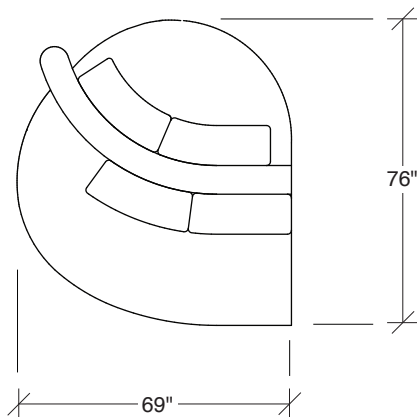

## Playing Hooky

**No. 1526-446 RAF ISLAND CHAISE  
(shown twice)**

W 92 D 40 H 27 in.

Seat depth 22 in.

Seat height 18 in.

Seat height 27 in.

Arm width 8 in.

Height to top of back cushions 36 inches approx.

**1526-201**  
LAF LOVESEAT

**1526-427**  
LEFT BUMPER CHAISE

**1526-426**  
RIGHT BUMPER CHAISE

**1526-202**  
RAF LOVESEAT

**1526-435**  
LEFT 2-SIDED BUMPER CHAISE

**1526-436**  
RIGHT 2-SIDED BUMPER CHAISE

**Playing Hooky**  
**1526 - Series**

Scale 1/4" = 1'0"  
All upholstery sizes are approximate

**1526-200**  
ARMLESS LOVESEAT

**1526-303**  
SOFA

**1526-225**  
LEFT CHAISE

**1526-226**  
RIGHT CHAISE

**1526-447**  
LAF ISLAND CHAISE

Scale 1/4" = 1'0"  
All upholstery sizes are approximate