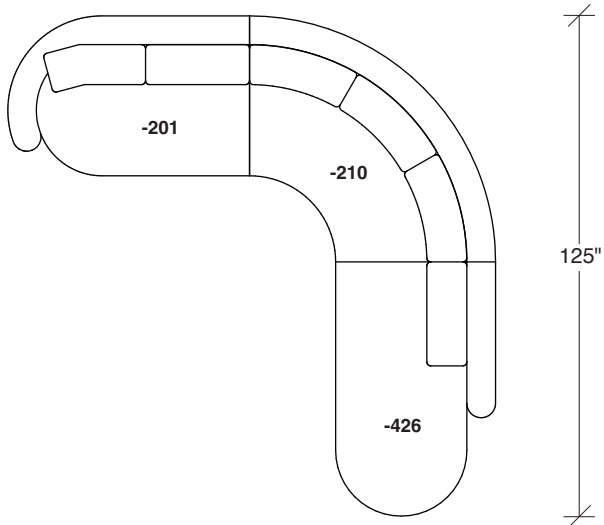

**Playing Hooky**  
**1526 - Series**

Scale 1/4" = 1'0"  
All upholstery sizes are approximate

**1526-200**  
ARMLESS LOVESEAT

**1526-303**  
SOFA

**1526-225**  
LEFT CHAISE

**1526-226**  
RIGHT CHAISE

**1526-447**  
LAF ISLAND CHAISE

**1526-446**  
RAF ISLAND CHAISE

**1526-415**  
LEFT BUMPER CHAISE

**1526-414**  
RIGHT BUMPER CHAISE

**Playing Hooky**  
**1526 - Series**

Scale 1/4" = 1'0"  
All upholstery sizes are approximate

**Playing Hooky  
1526 - Series**

Scale 1/4" = 1'0"  
All upholstery sizes are approximate