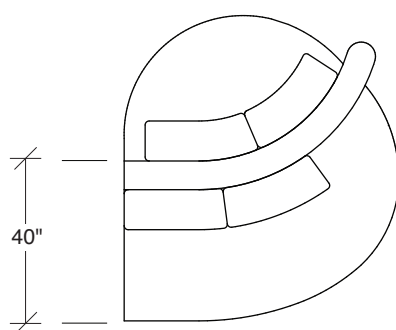

## Playing Hooky

**No. 1526-446 RAF ISLAND CHAISE  
(shown twice)**

W 92 D 40 H 27 in.

Seat depth 22 in.

Seat height 18 in.

Seat height 27 in.

Arm width 8 in.

Height to top of back cushions 36 inches approx.

**1526-201**  
LAF LOVESEAT

**1526-427**  
LEFT BUMPER CHAISE

**1526-426**  
RIGHT BUMPER CHAISE

**1526-202**  
RAF LOVESEAT

**1526-435**  
LEFT 2-SIDED BUMPER CHAISE

**1526-436**  
RIGHT 2-SIDED BUMPER CHAISE

**Playing Hooky**  
**1526 - Series**

Scale 1/4" = 1'0"  
All upholstery sizes are approximate

**1526-200**  
ARMLESS LOVESEAT

**1526-303**  
SOFA

**1526-225**  
LEFT CHAISE

**1526-226**  
RIGHT CHAISE

**1526-447**  
LAF ISLAND CHAISE

Scale 1/4" = 1'0"  
All upholstery sizes are approximate