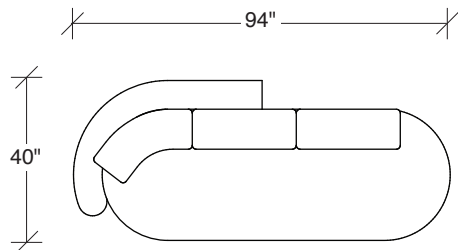

## Playing Hooky

**No. 1526-446 RAF ISLAND CHAISE  
(shown twice)**

W 92 D 40 H 27 in.

Seat depth 22 in.

Seat height 18 in.

Seat height 27 in.

Arm width 8 in.

Height to top of back cushions 36 inches approx.

**Playing Hooky**  
**1526 - Series**

Scale 1/4" = 1'0"  
All upholstery sizes are approximate

**1526-200**  
ARMLESS LOVESEAT

**1526-303**  
SOFA

**1526-225**  
LEFT CHAISE

**1526-226**  
RIGHT CHAISE

**1526-447**  
LAF ISLAND CHAISE

**1526-446**  
RAF ISLAND CHAISE

**1526-415**  
LEFT BUMPER CHAISE

**1526-414**  
RIGHT BUMPER CHAISE

**Playing Hooky**  
**1526 - Series**

Scale 1/4" = 1'0"  
All upholstery sizes are approximate

**Playing Hooky  
1526 - Series**

Scale 1/4" = 1'0"  
All upholstery sizes are approximate