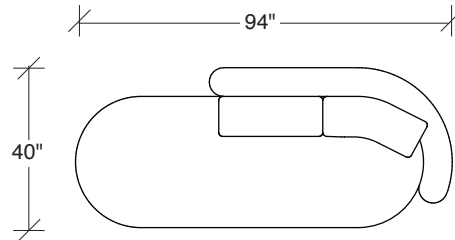

**1526-201**  
LAF LOVESEAT

**1526-427**  
LEFT BUMPER CHAISE

**1526-426**  
RIGHT BUMPER CHAISE

**1526-202**  
RAF LOVESEAT

**1526-435**  
LEFT 2-SIDED BUMPER CHAISE

**1526-436**  
RIGHT 2-SIDED BUMPER CHAISE

**Playing Hooky**  
**1526 - Series**

Scale 1/4" = 1'0"  
All upholstery sizes are approximate

**1526-200**  
ARMLESS LOVESEAT

**1526-303**  
SOFA

**1526-225**  
LEFT CHAISE

**1526-226**  
RIGHT CHAISE

**1526-447**  
LAF ISLAND CHAISE

**1526-446**  
RAF ISLAND CHAISE

**1526-415**  
LEFT BUMPER CHAISE

**1526-414**  
RIGHT BUMPER CHAISE

**Playing Hooky**  
**1526 - Series**

Scale 1/4" = 1'0"  
All upholstery sizes are approximate

**Playing Hooky  
1526 - Series**

Scale 1/4" = 1'0"  
All upholstery sizes are approximate