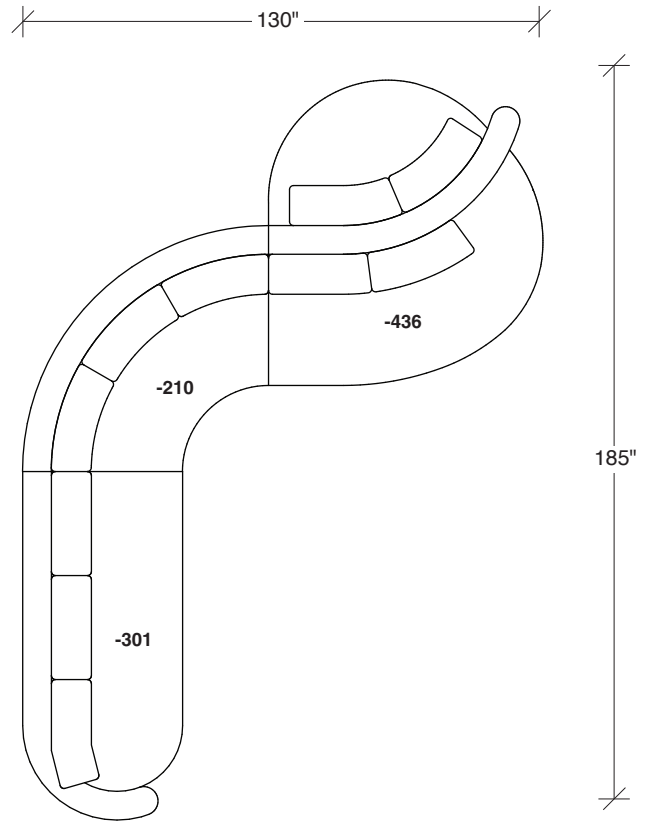

## Playing Hooky

**No. 1526-446 RAF ISLAND CHAISE  
(shown twice)**

W 92 D 40 H 27 in.

Seat depth 22 in.

Seat height 18 in.

Seat height 27 in.

Arm width 8 in.

Height to top of back cushions 36 inches approx.

**Playing Hooky**  
**1526 - Series**

Scale 1/4" = 1'0"  
All upholstery sizes are approximate

**1526-200**  
ARMLESS LOVESEAT

**1526-303**  
SOFA

**1526-225**  
LEFT CHAISE

**1526-226**  
RIGHT CHAISE

**1526-447**  
LAF ISLAND CHAISE

**1526-446**  
RAF ISLAND CHAISE

**1526-415**  
LEFT BUMPER CHAISE

**1526-414**  
RIGHT BUMPER CHAISE

**Playing Hooky**  
**1526 - Series**

Scale 1/4" = 1'0"  
All upholstery sizes are approximate

**Playing Hooky  
1526 - Series**

Scale 1/4" = 1'0"  
All upholstery sizes are approximate