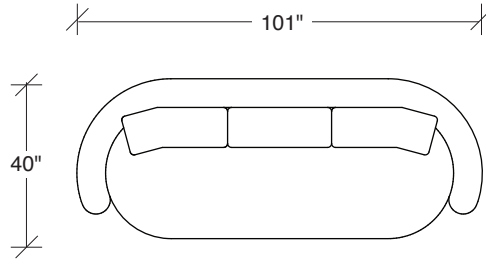

## Playing Hooky

**No. 1526-446 RAF ISLAND CHAISE  
(shown twice)**

W 92 D 40 H 27 in.

Seat depth 22 in.

Seat height 18 in.

Seat height 27 in.

Arm width 8 in.

Height to top of back cushions 36 inches approx.

**1526-201**  
LAF LOVESEAT

**1526-427**  
LEFT BUMPER CHAISE

**1526-426**  
RIGHT BUMPER CHAISE

**1526-202**  
RAF LOVESEAT

**1526-435**  
LEFT 2-SIDED BUMPER CHAISE

**1526-436**  
RIGHT 2-SIDED BUMPER CHAISE

**Playing Hooky**  
**1526 - Series**

Scale 1/4" = 1'0"  
All upholstery sizes are approximate

**1526-200**  
ARMLESS LOVESEAT

**1526-303**  
SOFA

**1526-225**  
LEFT CHAISE

**1526-226**  
RIGHT CHAISE

**1526-447**  
LAF ISLAND CHAISE

Scale 1/4" = 1'0"  
All upholstery sizes are approximate