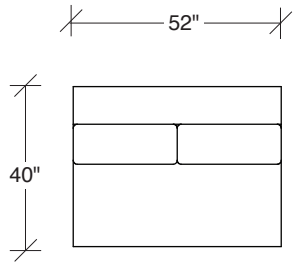

## Playing Hooky

**No. 1526-446 RAF ISLAND CHAISE  
(shown twice)**

W 92 D 40 H 27 in.

Seat depth 22 in.

Seat height 18 in.

Seat height 27 in.

Arm width 8 in.

Height to top of back cushions 36 inches approx.

**1526-201**  
LAF LOVESEAT

**1526-427**  
LEFT BUMPER CHAISE

**1526-426**  
RIGHT BUMPER CHAISE

**1526-202**  
RAF LOVESEAT

**1526-435**  
LEFT 2-SIDED BUMPER CHAISE

**1526-436**  
RIGHT 2-SIDED BUMPER CHAISE

**Playing Hooky**  
**1526 - Series**

Scale 1/4" = 1'0"  
All upholstery sizes are approximate

**1526-200**  
ARMLESS LOVESEAT

**1526-303**  
SOFA

**1526-225**  
LEFT CHAISE

**1526-226**  
RIGHT CHAISE

**1526-447**  
LAF ISLAND CHAISE

Scale 1/4" = 1'0"  
All upholstery sizes are approximate