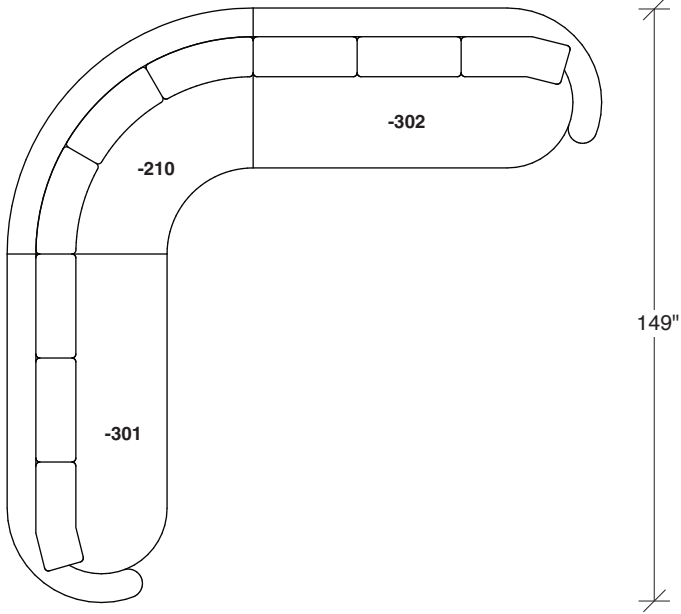

**Playing Hooky**  
**1526 - Series**

Scale 1/4" = 1'0"  
All upholstery sizes are approximate

**1526-200**  
ARMLESS LOVESEAT

**1526-303**  
SOFA

**1526-225**  
LEFT CHAISE

**1526-226**  
RIGHT CHAISE

**1526-447**  
LAF ISLAND CHAISE

**1526-446**  
RAF ISLAND CHAISE

**1526-415**  
LEFT BUMPER CHAISE

**1526-414**  
RIGHT BUMPER CHAISE

**Playing Hooky**  
**1526 - Series**

Scale 1/4" = 1'0"  
All upholstery sizes are approximate

**Playing Hooky  
1526 - Series**

Scale 1/4" = 1'0"  
All upholstery sizes are approximate