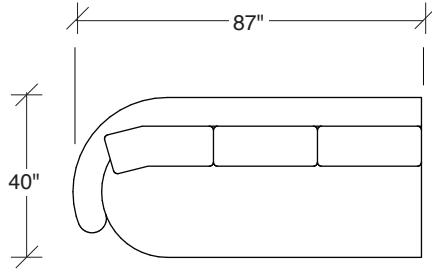

## Playing Hooky

**No. 1526-446 RAF ISLAND CHAISE  
(shown twice)**

W 92 D 40 H 27 in.

Seat depth 22 in.

Seat height 18 in.

Seat height 27 in.

Arm width 8 in.

Height to top of back cushions 36 inches approx.

Base available in any TC wood finish on maple.

Throw pillows optional. Must specify.

**1526-210**  
CURVED CORNER

**1526-405**  
LEFT CHAISE

**1526-404**  
RIGHT CHAISE

**1526-301**  
LAF SOFA

**1526-302**  
RAF SOFA

**Playing Hooky**  
**1526 - Series**

Scale 1/4" = 1'0"  
All upholstery sizes are approximate

**1526-200**  
ARMLESS LOVESEAT

**1526-303**  
SOFA

**1526-225**  
LEFT CHAISE

**1526-226**  
RIGHT CHAISE

**1526-447**  
LAF ISLAND CHAISE

Scale 1/4" = 1'0"  
All upholstery sizes are approximate