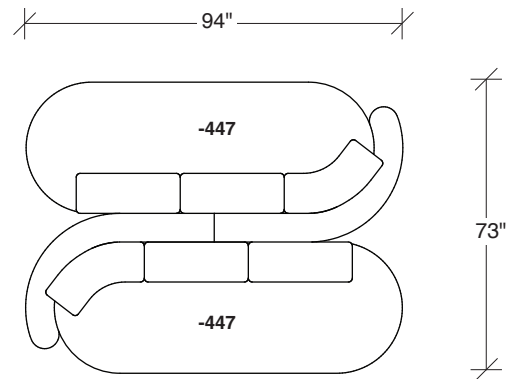

## Playing Hooky

**No. 1526-446 RAF ISLAND CHAISE  
(shown twice)**

W 92 D 40 H 27 in.

Seat depth 22 in.

Seat height 18 in.

Seat height 27 in.

Arm width 8 in.

Height to top of back cushions 36 inches approx.

**Playing Hooky**  
**1526 - Series**

Scale 1/4" = 1'0"  
All upholstery sizes are approximate

**1526-200**  
ARMLESS LOVESEAT

**1526-303**  
SOFA

**1526-225**  
LEFT CHAISE

**1526-226**  
RIGHT CHAISE

**1526-447**  
LAF ISLAND CHAISE

**1526-446**  
RAF ISLAND CHAISE

**1526-415**  
LEFT BUMPER CHAISE

**1526-414**  
RIGHT BUMPER CHAISE

**Playing Hooky**  
**1526 - Series**

Scale 1/4" = 1'0"  
All upholstery sizes are approximate

**Playing Hooky  
1526 - Series**

Scale 1/4" = 1'0"  
All upholstery sizes are approximate