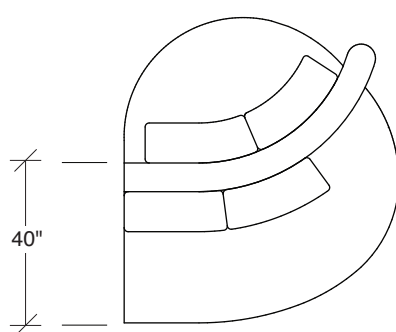

### **No. 1526-210 CURVED CORNER**

W 87 D 40 H 27 in.  
Seat depth 22 in.  
Seat height 18 in.

Height to top of back cushions 36 inches approx.  
Base available in any TC wood finish on maple.  
Throw pillows optional. Must specify.

**1526-210**  
CURVED CORNER

**1526-405**  
LEFT CHAISE

**1526-404**  
RIGHT CHAISE

**1526-301**  
LAF SOFA

**1526-302**  
RAF SOFA

**1526-201**  
LAF LOVESEAT

**1526-427**  
LEFT BUMPER CHAISE

**1526-426**  
RIGHT BUMPER CHAISE

**1526-202**  
RAF LOVESEAT

**1526-435**  
LEFT 2-SIDED BUMPER CHAISE

**1526-436**  
RIGHT 2-SIDED BUMPER CHAISE

**Playing Hooky**  
**1526 - Series**

Scale 1/4" = 1'0"  
All upholstery sizes are approximate

**1526-414**  
RIGHT BUMPER CHAISE

**Playing Hooky**  
**1526 - Series**

Scale 1/4" = 1'0"  
All upholstery sizes are approximate

**Playing Hooky  
1526 - Series**

Scale 1/4" = 1'0"  
All upholstery sizes are approximate