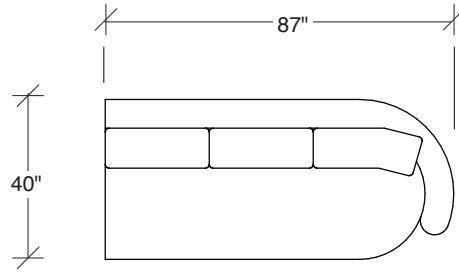

### **No. 1526-210 CURVED CORNER**

W 87 D 40 H 27 in.  
Seat depth 22 in.  
Seat height 18 in.

Height to top of back cushions 36 inches approx.  
Base available in any TC wood finish on maple.  
Throw pillows optional. Must specify.

**1526-210**  
CURVED CORNER

**1526-405**  
LEFT CHAISE

**1526-404**  
RIGHT CHAISE

**1526-301**  
LAF SOFA

**1526-302**  
RAF SOFA

**1526-201**  
LAF LOVESEAT

**1526-427**  
LEFT BUMPER CHAISE

**1526-426**  
RIGHT BUMPER CHAISE

**1526-202**  
RAF LOVESEAT

**1526-435**  
LEFT 2-SIDED BUMPER CHAISE

**1526-436**  
RIGHT 2-SIDED BUMPER CHAISE

**Playing Hooky**  
**1526 - Series**

Scale 1/4" = 1'0"  
All upholstery sizes are approximate

**1526-414**  
RIGHT BUMPER CHAISE

**Playing Hooky**  
**1526 - Series**

Scale 1/4" = 1'0"  
All upholstery sizes are approximate

**Playing Hooky  
1526 - Series**

Scale 1/4" = 1'0"  
All upholstery sizes are approximate