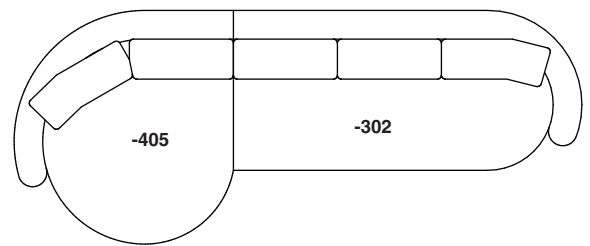

### **No. 1526-210 CURVED CORNER**

W 87 D 40 H 27 in.  
Seat depth 22 in.  
Seat height 18 in.

Height to top of back cushions 36 inches approx.  
Base available in any TC wood finish on maple.  
Throw pillows optional. Must specify.

**1526-202**  
RAF LOVESEAT

**1526-435**  
LEFT 2-SIDED BUMPER CHAISE

**1526-436**  
RIGHT 2-SIDED BUMPER CHAISE

**Playing Hooky**  
**1526 - Series**

Scale 1/4" = 1'0"  
All upholstery sizes are approximate

**1526-200**  
ARMLESS LOVESEAT

**1526-303**  
SOFA

**1526-225**  
LEFT CHAISE

**1526-226**  
RIGHT CHAISE

**1526-447**  
LAF ISLAND CHAISE

**1526-446**  
RAF ISLAND CHAISE

**1526-415**  
LEFT BUMPER CHAISE

**1526-414**  
RIGHT BUMPER CHAISE

**Playing Hooky**  
**1526 - Series**

Scale 1/4" = 1'0"  
All upholstery sizes are approximate

**Playing Hooky  
1526 - Series**

Scale 1/4" = 1'0"  
All upholstery sizes are approximate