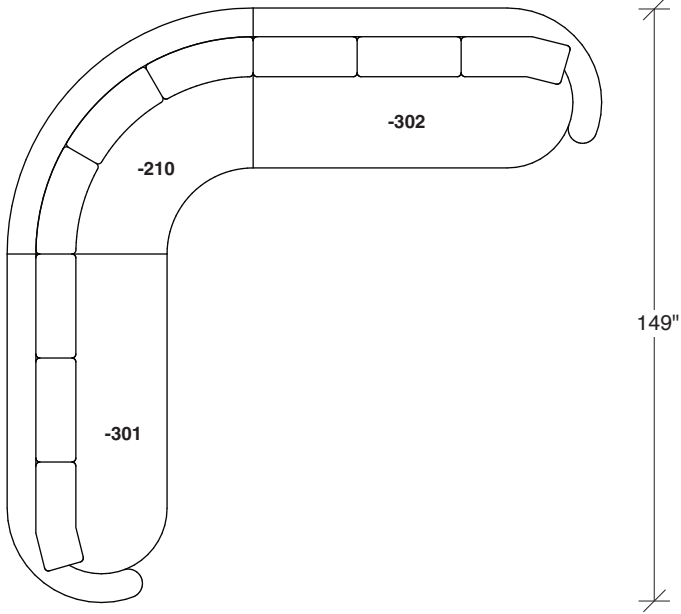

### **No. 1526-210 CURVED CORNER**

W 87 D 40 H 27 in.  
Seat depth 22 in.  
Seat height 18 in.

Height to top of back cushions 36 inches approx.  
Base available in any TC wood finish on maple.  
Throw pillows optional. Must specify.

**1526-202**  
RAF LOVESEAT

**1526-435**  
LEFT 2-SIDED BUMPER CHAISE

**1526-436**  
RIGHT 2-SIDED BUMPER CHAISE

**Playing Hooky**  
**1526 - Series**

Scale 1/4" = 1'0"  
All upholstery sizes are approximate

**1526-200**  
ARMLESS LOVESEAT

**1526-303**  
SOFA

**1526-225**  
LEFT CHAISE

**1526-226**  
RIGHT CHAISE

**1526-447**  
LAF ISLAND CHAISE

**1526-446**  
RAF ISLAND CHAISE

**1526-415**  
LEFT BUMPER CHAISE

**1526-414**  
RIGHT BUMPER CHAISE

**Playing Hooky**  
**1526 - Series**

Scale 1/4" = 1'0"  
All upholstery sizes are approximate

**Playing Hooky  
1526 - Series**

Scale 1/4" = 1'0"  
All upholstery sizes are approximate