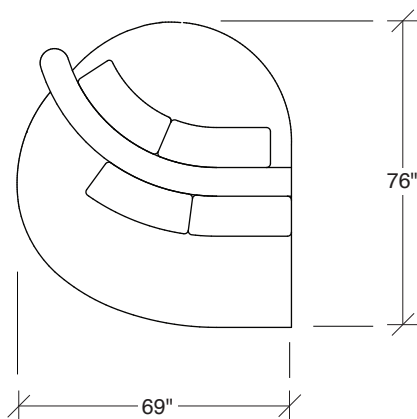

### **No. 1526-210 CURVED CORNER**

W 87 D 40 H 27 in.  
Seat depth 22 in.  
Seat height 18 in.

Height to top of back cushions 36 inches approx.  
Base available in any TC wood finish on maple.  
Throw pillows optional. Must specify.

**1526-210**  
CURVED CORNER

**1526-405**  
LEFT CHAISE

**1526-404**  
RIGHT CHAISE

**1526-301**  
LAF SOFA

**1526-302**  
RAF SOFA

**1526-201**  
LAF LOVESEAT

**1526-427**  
LEFT BUMPER CHAISE

**1526-426**  
RIGHT BUMPER CHAISE

**1526-202**  
RAF LOVESEAT

**1526-435**  
LEFT 2-SIDED BUMPER CHAISE

**1526-436**  
RIGHT 2-SIDED BUMPER CHAISE

**Playing Hooky**  
**1526 - Series**

Scale 1/4" = 1'0"  
All upholstery sizes are approximate

**1526-414**  
RIGHT BUMPER CHAISE

**Playing Hooky**  
**1526 - Series**

Scale 1/4" = 1'0"  
All upholstery sizes are approximate

**Playing Hooky  
1526 - Series**

Scale 1/4" = 1'0"  
All upholstery sizes are approximate