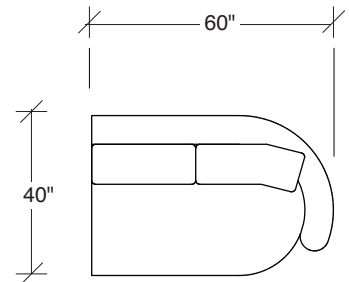

### **No. 1526-202 RAF LOVESEAT**

W 60 D 40 H 27 in.  
Seat depth 22 in.  
Seat height 18 in.  
Seat height 27 in.  
Arm width 8 in.

### **No. 1526-210 CURVED CORNER**

W 87 D 40 H 27 in.  
Seat depth 22 in.  
Seat height 18 in.

Height to top of back cushions 36 inches approx.  
Base available in any TC wood finish on maple.  
Throw pillows optional. Must specify.

**1526-210**  
CURVED CORNER

**1526-405**  
LEFT CHAISE

**1526-404**  
RIGHT CHAISE

**1526-301**  
LAF SOFA

**1526-302**  
RAF SOFA

**1526-201**  
LAF LOVESEAT

**1526-427**  
LEFT BUMPER CHAISE

**1526-426**  
RIGHT BUMPER CHAISE

**1526-202**  
RAF LOVESEAT

**1526-435**  
LEFT 2-SIDED BUMPER CHAISE

**1526-436**  
RIGHT 2-SIDED BUMPER CHAISE

**Playing Hooky**  
**1526 - Series**

Scale 1/4" = 1'0"  
All upholstery sizes are approximate