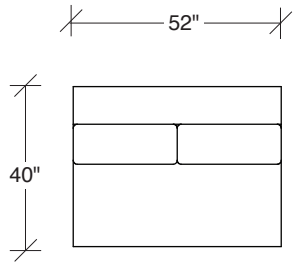

### **No. 1526-210 CURVED CORNER**

W 87 D 40 H 27 in.  
Seat depth 22 in.  
Seat height 18 in.

Height to top of back cushions 36 inches approx.  
Base available in any TC wood finish on maple.  
Throw pillows optional. Must specify.

**1526-202**  
RAF LOVESEAT

**1526-435**  
LEFT 2-SIDED BUMPER CHAISE

**1526-436**  
RIGHT 2-SIDED BUMPER CHAISE

**Playing Hooky**  
**1526 - Series**

Scale 1/4" = 1'0"  
All upholstery sizes are approximate

**1526-414**  
RIGHT BUMPER CHAISE

**Playing Hooky**  
**1526 - Series**

Scale 1/4" = 1'0"  
All upholstery sizes are approximate

**Playing Hooky  
1526 - Series**

Scale 1/4" = 1'0"  
All upholstery sizes are approximate