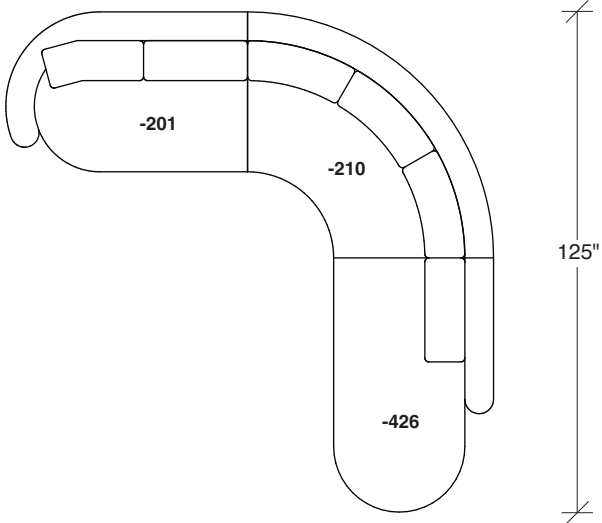

### **No. 1526-210 CURVED CORNER**

W 87 D 40 H 27 in.  
Seat depth 22 in.  
Seat height 18 in.

Height to top of back cushions 36 inches approx.  
Base available in any TC wood finish on maple.  
Throw pillows optional. Must specify.

**1526-202**  
RAF LOVESEAT

**1526-435**  
LEFT 2-SIDED BUMPER CHAISE

**1526-436**  
RIGHT 2-SIDED BUMPER CHAISE

**Playing Hooky**  
**1526 - Series**

Scale 1/4" = 1'0"  
All upholstery sizes are approximate

**1526-200**  
ARMLESS LOVESEAT

**1526-303**  
SOFA

**1526-225**  
LEFT CHAISE

**1526-226**  
RIGHT CHAISE

**1526-447**  
LAF ISLAND CHAISE

**1526-446**  
RAF ISLAND CHAISE

**1526-415**  
LEFT BUMPER CHAISE

**1526-414**  
RIGHT BUMPER CHAISE

**Playing Hooky**  
**1526 - Series**

Scale 1/4" = 1'0"  
All upholstery sizes are approximate

**Playing Hooky  
1526 - Series**

Scale 1/4" = 1'0"  
All upholstery sizes are approximate