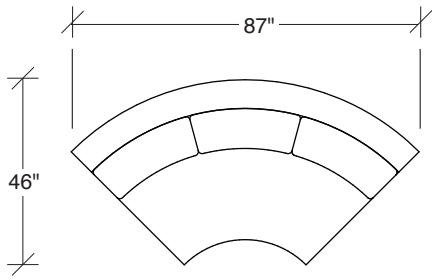

### **No. 1526-201 LAF LOVESEAT**

W 60 D 40 H 27 in.  
Seat depth 22 in.  
Seat height 18 in.  
Seat height 27 in.  
Arm width 8 in.

### **No. 1526-202 RAF LOVESEAT**

W 60 D 40 H 27 in.  
Seat depth 22 in.  
Seat height 18 in.  
Seat height 27 in.  
Arm width 8 in.

### **No. 1526-210 CURVED CORNER**

W 87 D 40 H 27 in.  
Seat depth 22 in.  
Seat height 18 in.

Height to top of back cushions 36 inches approx.  
Base available in any TC wood finish on maple.  
Throw pillows optional. Must specify.

**1526-414**  
RIGHT BUMPER CHAISE

**Playing Hooky**  
**1526 - Series**

Scale 1/4" = 1'0"  
All upholstery sizes are approximate

**Playing Hooky  
1526 - Series**

Scale 1/4" = 1'0"  
All upholstery sizes are approximate