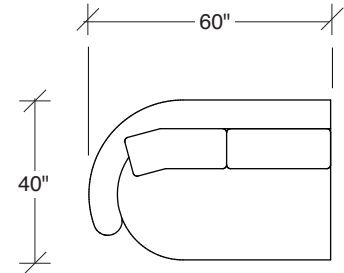

### **No. 1526-202 RAF LOVESEAT**

W 60 D 40 H 27 in.  
Seat depth 22 in.  
Seat height 18 in.  
Seat height 27 in.  
Arm width 8 in.

### **No. 1526-210 CURVED CORNER**

W 87 D 40 H 27 in.  
Seat depth 22 in.  
Seat height 18 in.

Height to top of back cushions 36 inches approx.  
Base available in any TC wood finish on maple.  
Throw pillows optional. Must specify.

**1526-210**  
CURVED CORNER

**1526-405**  
LEFT CHAISE

**1526-404**  
RIGHT CHAISE

**1526-301**  
LAF SOFA

**1526-302**  
RAF SOFA

**1526-201**  
LAF LOVESEAT

**1526-427**  
LEFT BUMPER CHAISE

**1526-426**  
RIGHT BUMPER CHAISE

**1526-202**  
RAF LOVESEAT

**1526-435**  
LEFT 2-SIDED BUMPER CHAISE

**1526-436**  
RIGHT 2-SIDED BUMPER CHAISE

**Playing Hooky**  
**1526 - Series**

Scale 1/4" = 1'0"  
All upholstery sizes are approximate