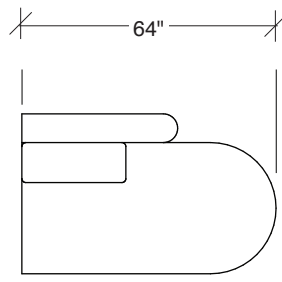

### **No. 1526-202 RAF LOVESEAT**

W 60 D 40 H 27 in.  
Seat depth 22 in.  
Seat height 18 in.  
Seat height 27 in.  
Arm width 8 in.

### **No. 1526-210 CURVED CORNER**

W 87 D 40 H 27 in.  
Seat depth 22 in.  
Seat height 18 in.

Height to top of back cushions 36 inches approx.  
Base available in any TC wood finish on maple.  
Throw pillows optional. Must specify.

**1526-210**  
CURVED CORNER

**1526-405**  
LEFT CHAISE

**1526-404**  
RIGHT CHAISE

**1526-301**  
LAF SOFA

**1526-302**  
RAF SOFA

**1526-201**  
LAF LOVESEAT

**1526-427**  
LEFT BUMPER CHAISE

**1526-426**  
RIGHT BUMPER CHAISE

**1526-202**  
RAF LOVESEAT

**1526-435**  
LEFT 2-SIDED BUMPER CHAISE

**1526-436**  
RIGHT 2-SIDED BUMPER CHAISE

**Playing Hooky**  
**1526 - Series**

Scale 1/4" = 1'0"  
All upholstery sizes are approximate