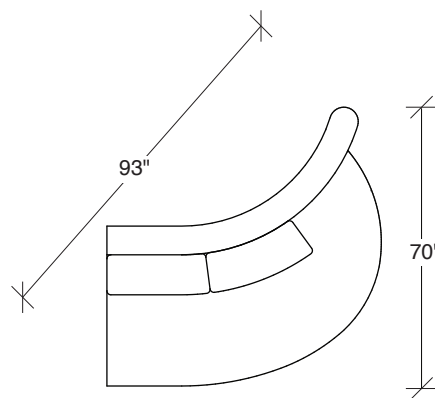

### **No. 1526-210 CURVED CORNER**

W 87 D 40 H 27 in.  
Seat depth 22 in.  
Seat height 18 in.

Height to top of back cushions 36 inches approx.  
Base available in any TC wood finish on maple.  
Throw pillows optional. Must specify.

**1526-202**  
RAF LOVESEAT

**1526-435**  
LEFT 2-SIDED BUMPER CHAISE

**1526-436**  
RIGHT 2-SIDED BUMPER CHAISE

**Playing Hooky**  
**1526 - Series**

Scale 1/4" = 1'0"  
All upholstery sizes are approximate

**1526-200**  
ARMLESS LOVESEAT

**1526-303**  
SOFA

**1526-225**  
LEFT CHAISE

**1526-226**  
RIGHT CHAISE

**1526-447**  
LAF ISLAND CHAISE

**1526-446**  
RAF ISLAND CHAISE

**1526-415**  
LEFT BUMPER CHAISE

**1526-414**  
RIGHT BUMPER CHAISE

**Playing Hooky**  
**1526 - Series**

Scale 1/4" = 1'0"  
All upholstery sizes are approximate

**Playing Hooky  
1526 - Series**

Scale 1/4" = 1'0"  
All upholstery sizes are approximate