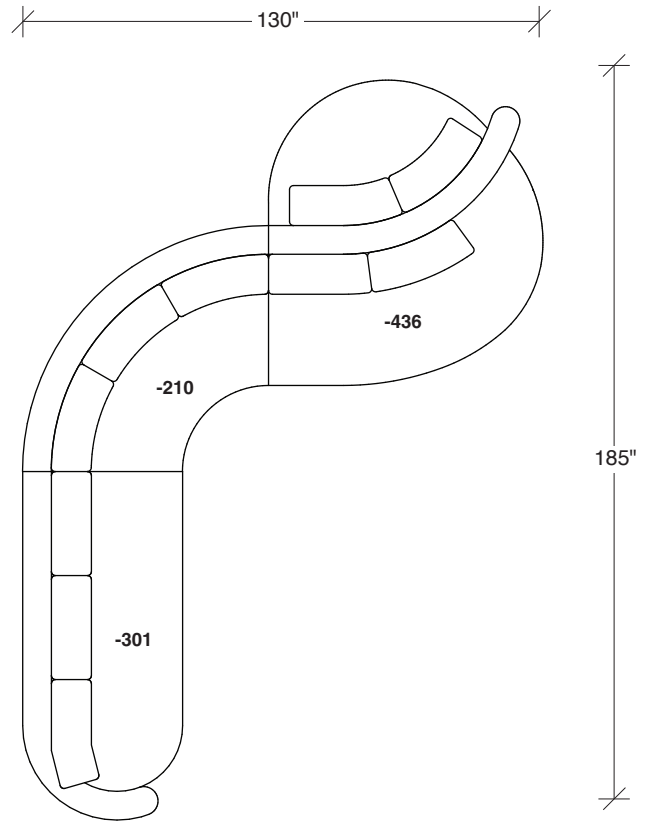

### **No. 1526-210 CURVED CORNER**

W 87 D 40 H 27 in.  
Seat depth 22 in.  
Seat height 18 in.

Height to top of back cushions 36 inches approx.  
Base available in any TC wood finish on maple.  
Throw pillows optional. Must specify.

**1526-202**  
RAF LOVESEAT

**1526-435**  
LEFT 2-SIDED BUMPER CHAISE

**1526-436**  
RIGHT 2-SIDED BUMPER CHAISE

**Playing Hooky**  
**1526 - Series**

Scale 1/4" = 1'0"  
All upholstery sizes are approximate

**1526-200**  
ARMLESS LOVESEAT

**1526-303**  
SOFA

**1526-225**  
LEFT CHAISE

**1526-226**  
RIGHT CHAISE

**1526-447**  
LAF ISLAND CHAISE

**1526-446**  
RAF ISLAND CHAISE

**1526-415**  
LEFT BUMPER CHAISE

**1526-414**  
RIGHT BUMPER CHAISE

**Playing Hooky**  
**1526 - Series**

Scale 1/4" = 1'0"  
All upholstery sizes are approximate

**Playing Hooky  
1526 - Series**

Scale 1/4" = 1'0"  
All upholstery sizes are approximate