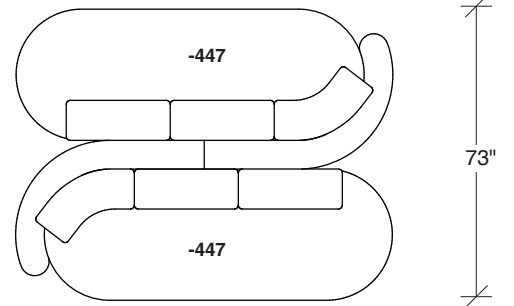

### **No. 1526-210 CURVED CORNER**

W 87 D 40 H 27 in.  
Seat depth 22 in.  
Seat height 18 in.

Height to top of back cushions 36 inches approx.  
Base available in any TC wood finish on maple.  
Throw pillows optional. Must specify.

**1526-202**  
RAF LOVESEAT

**1526-435**  
LEFT 2-SIDED BUMPER CHAISE

**1526-436**  
RIGHT 2-SIDED BUMPER CHAISE

**Playing Hooky**  
**1526 - Series**

Scale 1/4" = 1'0"  
All upholstery sizes are approximate

**1526-200**  
ARMLESS LOVESEAT

**1526-303**  
SOFA

**1526-225**  
LEFT CHAISE

**1526-226**  
RIGHT CHAISE

**1526-447**  
LAF ISLAND CHAISE

**1526-446**  
RAF ISLAND CHAISE

**1526-415**  
LEFT BUMPER CHAISE

**1526-414**  
RIGHT BUMPER CHAISE

**Playing Hooky**  
**1526 - Series**

Scale 1/4" = 1'0"  
All upholstery sizes are approximate

**Playing Hooky  
1526 - Series**

Scale 1/4" = 1'0"  
All upholstery sizes are approximate