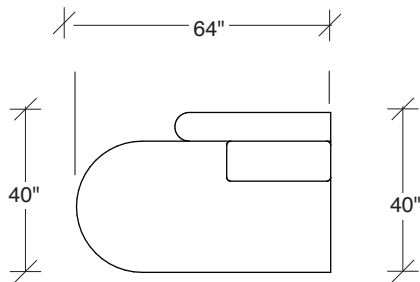

### **No. 1526-202 RAF LOVESEAT**

W 60 D 40 H 27 in.  
Seat depth 22 in.  
Seat height 18 in.  
Seat height 27 in.  
Arm width 8 in.

### **No. 1526-210 CURVED CORNER**

W 87 D 40 H 27 in.  
Seat depth 22 in.  
Seat height 18 in.

Height to top of back cushions 36 inches approx.  
Base available in any TC wood finish on maple.  
Throw pillows optional. Must specify.

**1526-210**  
CURVED CORNER

**1526-405**  
LEFT CHAISE

**1526-404**  
RIGHT CHAISE

**1526-301**  
LAF SOFA

**1526-302**  
RAF SOFA

**1526-201**  
LAF LOVESEAT

**1526-427**  
LEFT BUMPER CHAISE

**1526-426**  
RIGHT BUMPER CHAISE

**1526-202**  
RAF LOVESEAT

**1526-435**  
LEFT 2-SIDED BUMPER CHAISE

**1526-436**  
RIGHT 2-SIDED BUMPER CHAISE

**Playing Hooky**  
**1526 - Series**

Scale 1/4" = 1'0"  
All upholstery sizes are approximate