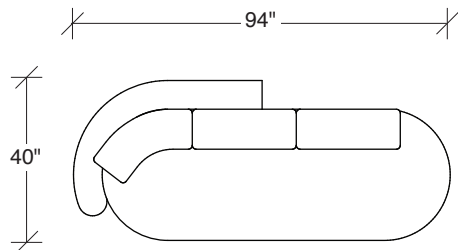

### **No. 1526-210 CURVED CORNER**

W 87 D 40 H 27 in.  
Seat depth 22 in.  
Seat height 18 in.

Height to top of back cushions 36 inches approx.  
Base available in any TC wood finish on maple.  
Throw pillows optional. Must specify.

**1526-202**  
RAF LOVESEAT

**1526-435**  
LEFT 2-SIDED BUMPER CHAISE

**1526-436**  
RIGHT 2-SIDED BUMPER CHAISE

**Playing Hooky**  
**1526 - Series**

Scale 1/4" = 1'0"  
All upholstery sizes are approximate

**1526-200**  
ARMLESS LOVESEAT

**1526-303**  
SOFA

**1526-225**  
LEFT CHAISE

**1526-226**  
RIGHT CHAISE

**1526-447**  
LAF ISLAND CHAISE

**1526-446**  
RAF ISLAND CHAISE

**1526-415**  
LEFT BUMPER CHAISE

**1526-414**  
RIGHT BUMPER CHAISE

**Playing Hooky**  
**1526 - Series**

Scale 1/4" = 1'0"  
All upholstery sizes are approximate

**Playing Hooky  
1526 - Series**

Scale 1/4" = 1'0"  
All upholstery sizes are approximate