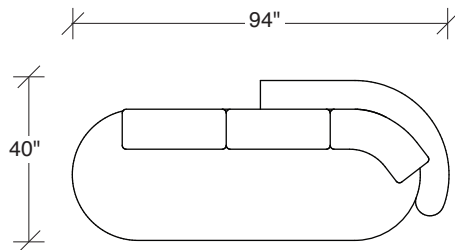

### **No. 1526-210 CURVED CORNER**

W 87 D 40 H 27 in.  
Seat depth 22 in.  
Seat height 18 in.

Height to top of back cushions 36 inches approx.  
Base available in any TC wood finish on maple.  
Throw pillows optional. Must specify.

**1526-202**  
RAF LOVESEAT

**1526-435**  
LEFT 2-SIDED BUMPER CHAISE

**1526-436**  
RIGHT 2-SIDED BUMPER CHAISE

**Playing Hooky**  
**1526 - Series**

Scale 1/4" = 1'0"  
All upholstery sizes are approximate

**1526-200**  
ARMLESS LOVESEAT

**1526-303**  
SOFA

**1526-225**  
LEFT CHAISE

**1526-226**  
RIGHT CHAISE

**1526-447**  
LAF ISLAND CHAISE

**1526-446**  
RAF ISLAND CHAISE

**1526-415**  
LEFT BUMPER CHAISE

**1526-414**  
RIGHT BUMPER CHAISE

**Playing Hooky**  
**1526 - Series**

Scale 1/4" = 1'0"  
All upholstery sizes are approximate

**Playing Hooky  
1526 - Series**

Scale 1/4" = 1'0"  
All upholstery sizes are approximate