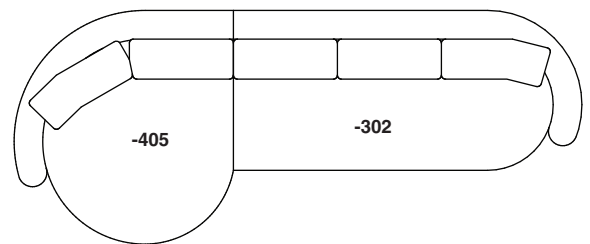

1526-301
LAF SOFA

1526-302
RAF SOFA

1526-201
LAF LOVESEAT

1526-427
LEFT BUMPER CHAISE

1526-426
RIGHT BUMPER CHAISE

1526-202
RAF LOVESEAT

1526-435
LEFT 2-SIDED BUMPER CHAISE

1526-436
RIGHT 2-SIDED BUMPER CHAISE

Playing Hooky
1526 - Series

Scale 1/4" = 1'0"
All upholstery sizes are approximate

1526-200
ARMLESS LOVESEAT

1526-303
SOFA

1526-225
LEFT CHAISE

1526-226
RIGHT CHAISE

1526-447
LAF ISLAND CHAISE

1526-446
RAF ISLAND CHAISE

1526-415
LEFT BUMPER CHAISE

1526-414
RIGHT BUMPER CHAISE

Playing Hooky
1526 - Series

Scale 1/4" = 1'0"
All upholstery sizes are approximate

**Playing Hooky
1526 - Series**

Scale 1/4" = 1'0"
All upholstery sizes are approximate