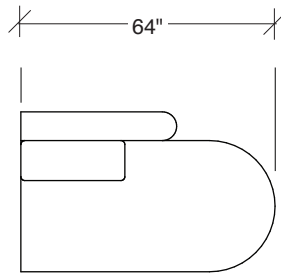

Height to top of back cushions 36 inches approximately. Base available in any TC wood finish on maple. Must specify. Throw pillows optional. Must specify.

1526-210
CURVED CORNER

1526-405
LEFT CHAISE

1526-404
RIGHT CHAISE

1526-301
LAF SOFA

1526-302
RAF SOFA

1526-201
LAF LOVESEAT

1526-427
LEFT BUMPER CHAISE

1526-426
RIGHT BUMPER CHAISE

1526-202
RAF LOVESEAT

1526-435
LEFT 2-SIDED BUMPER CHAISE

1526-436
RIGHT 2-SIDED BUMPER CHAISE

Playing Hooky
1526 - Series

Scale 1/4" = 1'0"
All upholstery sizes are approximate

1526-200
ARMLESS LOVESEAT

1526-303
SOFA

1526-225
LEFT CHAISE

1526-226
RIGHT CHAISE

1526-447
LAF ISLAND CHAISE

1526-446
RAF ISLAND CHAISE

1526-415
LEFT BUMPER CHAISE

1526-414
RIGHT BUMPER CHAISE

Playing Hooky
1526 - Series

Scale 1/4" = 1'0"
All upholstery sizes are approximate

**Playing Hooky
1526 - Series**

Scale 1/4" = 1'0"
All upholstery sizes are approximate