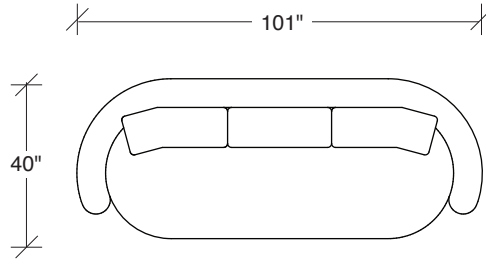

Height to top of back cushions 36 inches approximately. Base available in any TC wood finish on maple. Must specify. Throw pillows optional. Must specify.

1526-210
CURVED CORNER

1526-405
LEFT CHAISE

1526-404
RIGHT CHAISE

1526-301
LAF SOFA

1526-302
RAF SOFA

1526-201
LAF LOVESEAT

1526-427
LEFT BUMPER CHAISE

1526-426
RIGHT BUMPER CHAISE

1526-202
RAF LOVESEAT

1526-435
LEFT 2-SIDED BUMPER CHAISE

1526-436
RIGHT 2-SIDED BUMPER CHAISE

Playing Hooky
1526 - Series

Scale 1/4" = 1'0"
All upholstery sizes are approximate

1526-200
ARMLESS LOVESEAT

1526-303
SOFA

1526-225
LEFT CHAISE

1526-226
RIGHT CHAISE

1526-447
LAF ISLAND CHAISE

1526-446
RAF ISLAND CHAISE

1526-415
LEFT BUMPER CHAISE

1526-414
RIGHT BUMPER CHAISE

Playing Hooky
1526 - Series

Scale 1/4" = 1'0"
All upholstery sizes are approximate

**Playing Hooky
1526 - Series**

Scale 1/4" = 1'0"
All upholstery sizes are approximate