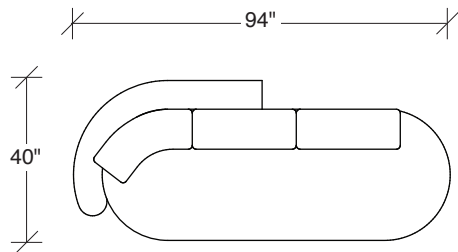

Height to top of back cushions 36 inches approximately. Base available in any TC wood finish on maple. Must specify. Throw pillows optional. Must specify.

1526-210
CURVED CORNER

1526-405
LEFT CHAISE

1526-404
RIGHT CHAISE

Playing Hooky
1526 - Series

Scale 1/4" = 1'0"
All upholstery sizes are approximate

1526-200
ARMLESS LOVESEAT

1526-303
SOFA

1526-225
LEFT CHAISE

1526-226
RIGHT CHAISE

1526-447
LAF ISLAND CHAISE

1526-446
RAF ISLAND CHAISE

1526-415
LEFT BUMPER CHAISE

1526-414
RIGHT BUMPER CHAISE

Playing Hooky
1526 - Series

Scale 1/4" = 1'0"
All upholstery sizes are approximate

**Playing Hooky
1526 - Series**

Scale 1/4" = 1'0"
All upholstery sizes are approximate