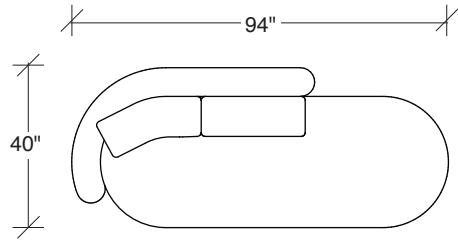

Height to top of back cushions 36 inches approximately. Base available in any TC wood finish on maple. Must specify. Throw pillows optional. Must specify.

1526-210
CURVED CORNER

1526-405
LEFT CHAISE

1526-404
RIGHT CHAISE

Playing Hooky
1526 - Series

Scale 1/4" = 1'0"
All upholstery sizes are approximate

1526-200
ARMLESS LOVESEAT

1526-303
SOFA

1526-225
LEFT CHAISE

1526-226
RIGHT CHAISE

1526-447
LAF ISLAND CHAISE

1526-446
RAF ISLAND CHAISE

1526-415
LEFT BUMPER CHAISE

1526-414
RIGHT BUMPER CHAISE

Playing Hooky
1526 - Series

Scale 1/4" = 1'0"
All upholstery sizes are approximate

**Playing Hooky
1526 - Series**

Scale 1/4" = 1'0"
All upholstery sizes are approximate