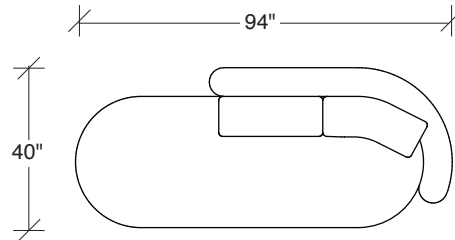

Height to top of back cushions 36 inches approximately. Base available in any TC wood finish on maple. Must specify. Throw pillows optional. Must specify.

1526-210
CURVED CORNER

1526-405
LEFT CHAISE

1526-404
RIGHT CHAISE

Playing Hooky
1526 - Series

Scale 1/4" = 1'0"
All upholstery sizes are approximate

1526-200
ARMLESS LOVESEAT

1526-303
SOFA

1526-225
LEFT CHAISE

1526-226
RIGHT CHAISE

1526-447
LAF ISLAND CHAISE

1526-446
RAF ISLAND CHAISE

1526-415
LEFT BUMPER CHAISE

1526-414
RIGHT BUMPER CHAISE

Playing Hooky
1526 - Series

Scale 1/4" = 1'0"
All upholstery sizes are approximate

**Playing Hooky
1526 - Series**

Scale 1/4" = 1'0"
All upholstery sizes are approximate