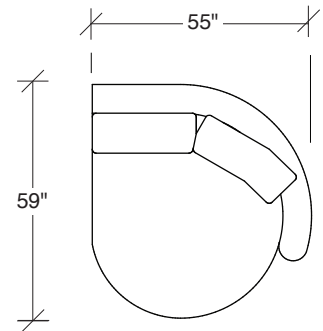

Playing Hooky

No. 1526-201 LAF LOVESEAT

W 60 D 40 H 27 in.
Seat depth 22 in.
Seat height 18 in.
Seat height 27 in.
Arm width 8 in.

No. 1526-404 RAF CHAISE

W 54 D 60 H 27 in.
Seat depth 40 in.
Seat height 18 in.
Seat height 27 in.
Arm width 8 in.

Height to top of back cushions 36 inches approximately. Base available in any TC wood finish on maple. Must specify. Throw pillows optional. Must specify.

1526-210
CURVED CORNER

1526-405
LEFT CHAISE

1526-404
RIGHT CHAISE

Playing Hooky
1526 - Series

Scale 1/4" = 1'0"
All upholstery sizes are approximate

1526-200
ARMLESS LOVESEAT

1526-303
SOFA

1526-225
LEFT CHAISE

1526-226
RIGHT CHAISE

1526-447
LAF ISLAND CHAISE

1526-446
RAF ISLAND CHAISE

1526-415
LEFT BUMPER CHAISE

1526-414
RIGHT BUMPER CHAISE

Playing Hooky
1526 - Series

Scale 1/4" = 1'0"
All upholstery sizes are approximate

**Playing Hooky
1526 - Series**

Scale 1/4" = 1'0"
All upholstery sizes are approximate