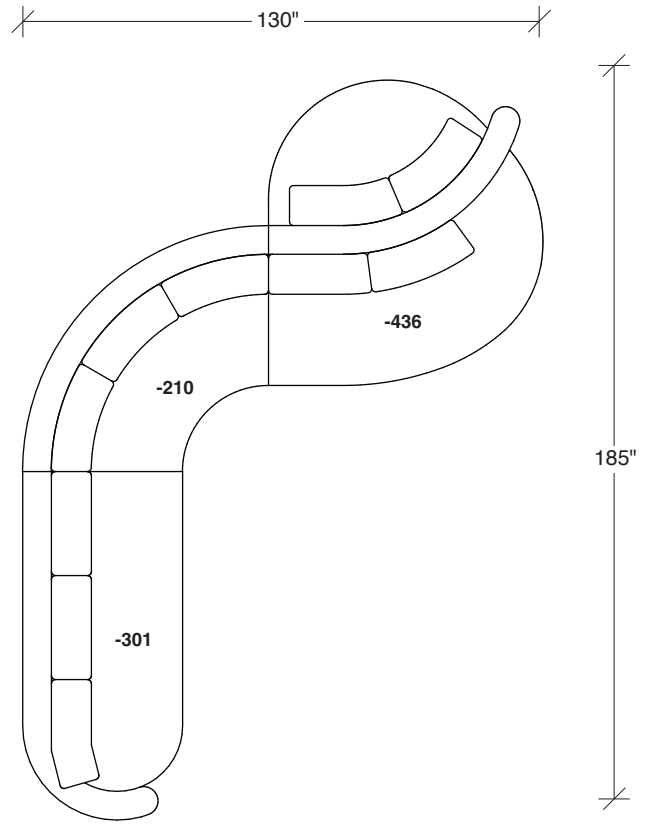

Playing Hooky

No. 1526-201 LAF LOVESEAT

W 60 D 40 H 27 in.
Seat depth 22 in.
Seat height 18 in.
Seat height 27 in.
Arm width 8 in.

No. 1526-404 RAF CHAISE

W 54 D 60 H 27 in.
Seat depth 40 in.
Seat height 18 in.
Seat height 27 in.
Arm width 8 in.

Playing Hooky
1526 - Series

Scale 1/4" = 1'0"
All upholstery sizes are approximate

1526-200
ARMLESS LOVESEAT

1526-303
SOFA

1526-225
LEFT CHAISE

1526-226
RIGHT CHAISE

1526-447
LAF ISLAND CHAISE

1526-446
RAF ISLAND CHAISE

1526-415
LEFT BUMPER CHAISE

1526-414
RIGHT BUMPER CHAISE

Playing Hooky
1526 - Series

Scale 1/4" = 1'0"
All upholstery sizes are approximate

**Playing Hooky
1526 - Series**

Scale 1/4" = 1'0"
All upholstery sizes are approximate