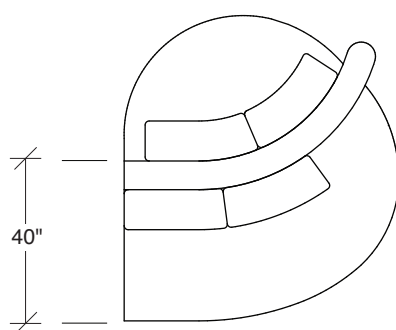

Height to top of back cushions 36 inches approximately. Base available in any TC wood finish on maple. Must specify. Throw pillows optional. Must specify.

1526-210
CURVED CORNER

1526-405
LEFT CHAISE

1526-404
RIGHT CHAISE

1526-301
LAF SOFA

1526-302
RAF SOFA

1526-201
LAF LOVESEAT

1526-427
LEFT BUMPER CHAISE

1526-426
RIGHT BUMPER CHAISE

1526-202
RAF LOVESEAT

1526-435
LEFT 2-SIDED BUMPER CHAISE

1526-436
RIGHT 2-SIDED BUMPER CHAISE

Playing Hooky
1526 - Series

Scale 1/4" = 1'0"
All upholstery sizes are approximate

1526-200
ARMLESS LOVESEAT

1526-303
SOFA

1526-225
LEFT CHAISE

1526-226
RIGHT CHAISE

1526-447
LAF ISLAND CHAISE

1526-446
RAF ISLAND CHAISE

1526-415
LEFT BUMPER CHAISE

1526-414
RIGHT BUMPER CHAISE

Playing Hooky
1526 - Series

Scale 1/4" = 1'0"
All upholstery sizes are approximate

**Playing Hooky
1526 - Series**

Scale 1/4" = 1'0"
All upholstery sizes are approximate