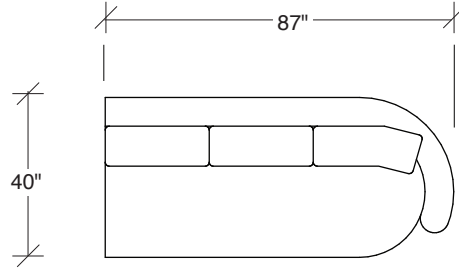

1526-302
RAF SOFA