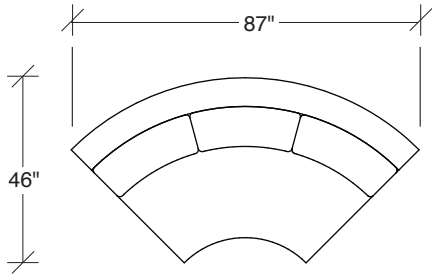

Playing Hooky

No. 1526-201 LAF LOVESEAT

W 60 D 40 H 27 in.
Seat depth 22 in.
Seat height 18 in.
Seat height 27 in.
Arm width 8 in.

No. 1526-404 RAF CHAISE

W 54 D 60 H 27 in.
Seat depth 40 in.
Seat height 18 in.
Seat height 27 in.
Arm width 8 in.

Height to top of back cushions 36 inches approximately. Base available in any TC wood finish on maple. Must specify. Throw pillows optional. Must specify.

1526-210
CURVED CORNER

1526-405
LEFT CHAISE

1526-404
RIGHT CHAISE

Playing Hooky
1526 - Series

Scale 1/4" = 1'0"
All upholstery sizes are approximate

1526-200
ARMLESS LOVESEAT

1526-303
SOFA

1526-225
LEFT CHAISE

1526-226
RIGHT CHAISE

1526-447
LAF ISLAND CHAISE

1526-446
RAF ISLAND CHAISE

1526-415
LEFT BUMPER CHAISE

1526-414
RIGHT BUMPER CHAISE

Playing Hooky
1526 - Series

Scale 1/4" = 1'0"
All upholstery sizes are approximate

**Playing Hooky
1526 - Series**

Scale 1/4" = 1'0"
All upholstery sizes are approximate