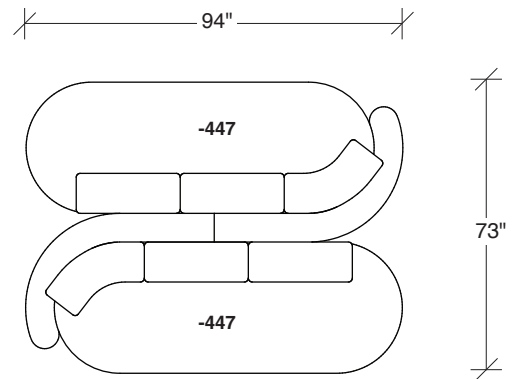

Height to top of back cushions 36 inches approximately. Base available in any TC wood finish on maple. Must specify. Throw pillows optional. Must specify.

1526-210
CURVED CORNER

1526-405
LEFT CHAISE

1526-404
RIGHT CHAISE

1526-301
LAF SOFA

1526-302
RAF SOFA

1526-201
LAF LOVESEAT

1526-427
LEFT BUMPER CHAISE

1526-426
RIGHT BUMPER CHAISE

1526-202
RAF LOVESEAT

1526-435
LEFT 2-SIDED BUMPER CHAISE

1526-436
RIGHT 2-SIDED BUMPER CHAISE

Playing Hooky
1526 - Series

Scale 1/4" = 1'0"
All upholstery sizes are approximate

1526-200
ARMLESS LOVESEAT

1526-303
SOFA

1526-225
LEFT CHAISE

1526-226
RIGHT CHAISE

1526-447
LAF ISLAND CHAISE

1526-446
RAF ISLAND CHAISE

1526-415
LEFT BUMPER CHAISE

1526-414
RIGHT BUMPER CHAISE

Playing Hooky
1526 - Series

Scale 1/4" = 1'0"
All upholstery sizes are approximate

**Playing Hooky
1526 - Series**

Scale 1/4" = 1'0"
All upholstery sizes are approximate