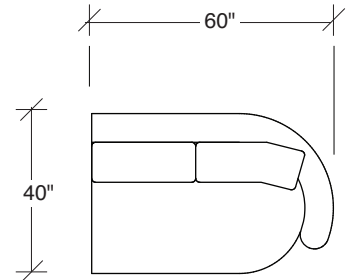

Height to top of back cushions 36 inches approximately. Base available in any TC wood finish on maple. Must specify. Throw pillows optional. Must specify.

1526-210
CURVED CORNER

1526-405
LEFT CHAISE

1526-404
RIGHT CHAISE

1526-301
LAF SOFA

1526-302
RAF SOFA

1526-201
LAF LOVESEAT

1526-427
LEFT BUMPER CHAISE

1526-426
RIGHT BUMPER CHAISE

1526-202
RAF LOVESEAT

1526-435
LEFT 2-SIDED BUMPER CHAISE

1526-436
RIGHT 2-SIDED BUMPER CHAISE

Playing Hooky
1526 - Series

Scale 1/4" = 1'0"
All upholstery sizes are approximate

1526-200
ARMLESS LOVESEAT

1526-303
SOFA

1526-225
LEFT CHAISE

1526-226
RIGHT CHAISE

1526-447
LAF ISLAND CHAISE

1526-446
RAF ISLAND CHAISE

1526-415
LEFT BUMPER CHAISE

1526-414
RIGHT BUMPER CHAISE

Playing Hooky
1526 - Series

Scale 1/4" = 1'0"
All upholstery sizes are approximate

**Playing Hooky
1526 - Series**

Scale 1/4" = 1'0"
All upholstery sizes are approximate