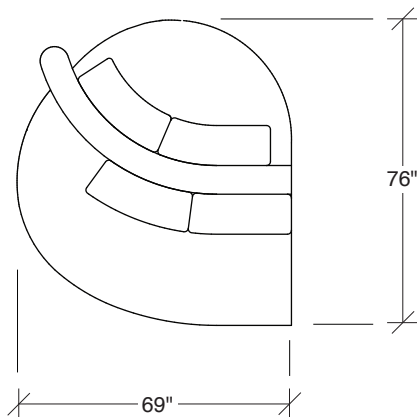

Height to top of back cushions 36 inches approximately. Base available in any TC wood finish on maple. Must specify. Throw pillows optional. Must specify.

1526-210
CURVED CORNER

1526-405
LEFT CHAISE

1526-404
RIGHT CHAISE

1526-301
LAF SOFA

1526-302
RAF SOFA

1526-201
LAF LOVESEAT

1526-427
LEFT BUMPER CHAISE

1526-426
RIGHT BUMPER CHAISE

1526-202
RAF LOVESEAT

1526-435
LEFT 2-SIDED BUMPER CHAISE

1526-436
RIGHT 2-SIDED BUMPER CHAISE

Playing Hooky
1526 - Series

Scale 1/4" = 1'0"
All upholstery sizes are approximate

1526-200
ARMLESS LOVESEAT

1526-303
SOFA

1526-225
LEFT CHAISE

1526-226
RIGHT CHAISE

1526-447
LAF ISLAND CHAISE

1526-446
RAF ISLAND CHAISE

1526-415
LEFT BUMPER CHAISE

1526-414
RIGHT BUMPER CHAISE

Playing Hooky
1526 - Series

Scale 1/4" = 1'0"
All upholstery sizes are approximate

**Playing Hooky
1526 - Series**

Scale 1/4" = 1'0"
All upholstery sizes are approximate