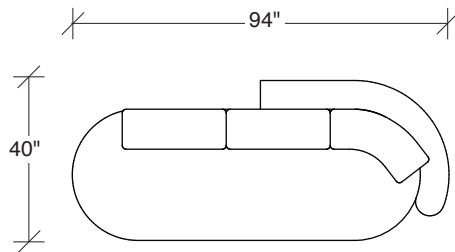

Height to top of back cushions 36 inches approximately. Base available in any TC wood finish on maple. Must specify. Throw pillows optional. Must specify.

1526-210
CURVED CORNER

1526-405
LEFT CHAISE

1526-404
RIGHT CHAISE

Playing Hooky
1526 - Series

Scale 1/4" = 1'0"
All upholstery sizes are approximate

1526-200
ARMLESS LOVESEAT

1526-303
SOFA

1526-225
LEFT CHAISE

1526-226
RIGHT CHAISE

1526-447
LAF ISLAND CHAISE

1526-446
RAF ISLAND CHAISE

1526-415
LEFT BUMPER CHAISE

1526-414
RIGHT BUMPER CHAISE

Playing Hooky
1526 - Series

Scale 1/4" = 1'0"
All upholstery sizes are approximate

**Playing Hooky
1526 - Series**

Scale 1/4" = 1'0"
All upholstery sizes are approximate