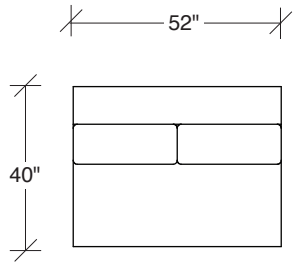

Height to top of back cushions 36 inches approximately. Base available in any TC wood finish on maple. Must specify. Throw pillows optional. Must specify.

1526-210
CURVED CORNER

1526-405
LEFT CHAISE

1526-404
RIGHT CHAISE

1526-301
LAF SOFA

1526-302
RAF SOFA

1526-201
LAF LOVESEAT

1526-427
LEFT BUMPER CHAISE

1526-426
RIGHT BUMPER CHAISE

1526-202
RAF LOVESEAT

1526-435
LEFT 2-SIDED BUMPER CHAISE

1526-436
RIGHT 2-SIDED BUMPER CHAISE

Playing Hooky
1526 - Series

Scale 1/4" = 1'0"
All upholstery sizes are approximate

1526-200
ARMLESS LOVESEAT

1526-303
SOFA

1526-225
LEFT CHAISE

1526-226
RIGHT CHAISE

1526-447
LAF ISLAND CHAISE

1526-446
RAF ISLAND CHAISE

1526-415
LEFT BUMPER CHAISE

1526-414
RIGHT BUMPER CHAISE

Playing Hooky
1526 - Series

Scale 1/4" = 1'0"
All upholstery sizes are approximate

**Playing Hooky
1526 - Series**

Scale 1/4" = 1'0"
All upholstery sizes are approximate