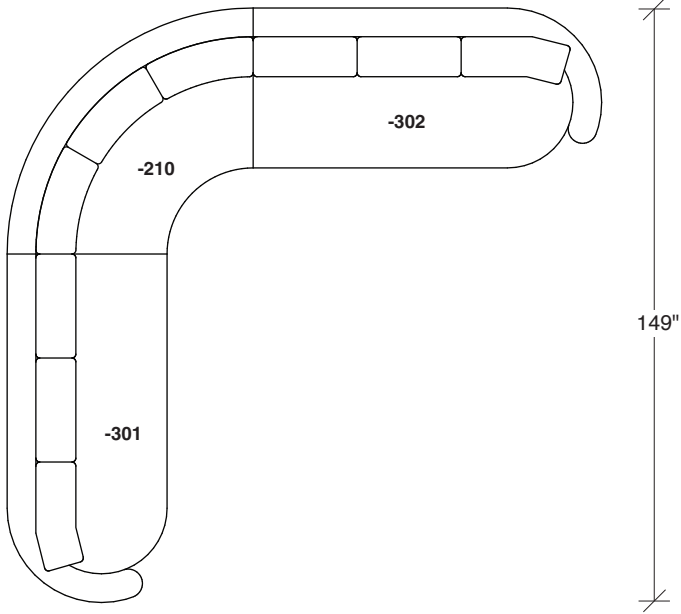

Playing Hooky
1526 - Series

Scale 1/4" = 1'0"
All upholstery sizes are approximate

1526-200
ARMLESS LOVESEAT

1526-303
SOFA

1526-225
LEFT CHAISE

1526-226
RIGHT CHAISE

1526-447
LAF ISLAND CHAISE

1526-446
RAF ISLAND CHAISE

1526-415
LEFT BUMPER CHAISE

1526-414
RIGHT BUMPER CHAISE

Playing Hooky
1526 - Series

Scale 1/4" = 1'0"
All upholstery sizes are approximate

**Playing Hooky
1526 - Series**

Scale 1/4" = 1'0"
All upholstery sizes are approximate