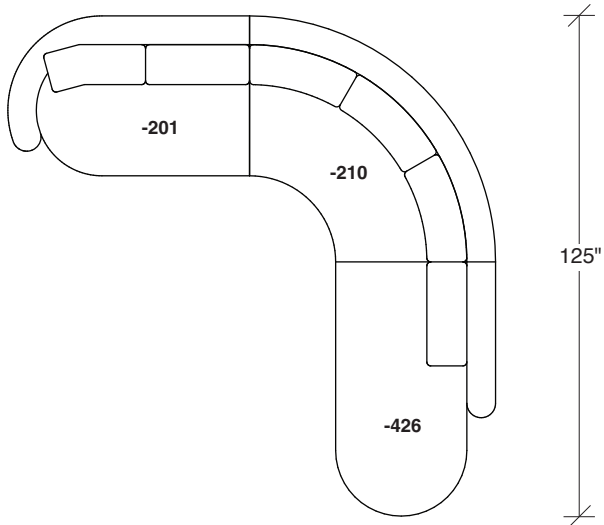

Playing Hooky
1526 - Series

Scale 1/4" = 1'0"
All upholstery sizes are approximate

1526-200
ARMLESS LOVESEAT

1526-303
SOFA

1526-225
LEFT CHAISE

1526-226
RIGHT CHAISE

1526-447
LAF ISLAND CHAISE

1526-446
RAF ISLAND CHAISE

1526-415
LEFT BUMPER CHAISE

1526-414
RIGHT BUMPER CHAISE

Playing Hooky
1526 - Series

Scale 1/4" = 1'0"
All upholstery sizes are approximate

**Playing Hooky
1526 - Series**

Scale 1/4" = 1'0"
All upholstery sizes are approximate