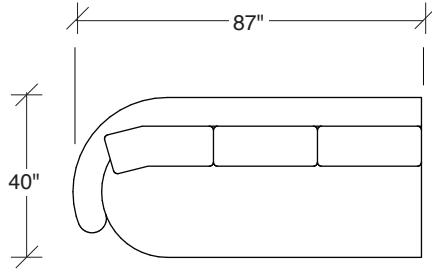

Playing Hooky

No. 1526-201 LAF LOVESEAT

W 60 D 40 H 27 in.
Seat depth 22 in.
Seat height 18 in.
Seat height 27 in.
Arm width 8 in.

No. 1526-404 RAF CHAISE

W 54 D 60 H 27 in.
Seat depth 40 in.
Seat height 18 in.
Seat height 27 in.
Arm width 8 in.

Height to top of back cushions 36 inches approximately. Base available in any TC wood finish on maple. Must specify. Throw pillows optional. Must specify.

1526-210
CURVED CORNER

1526-405
LEFT CHAISE

1526-404
RIGHT CHAISE

Playing Hooky
1526 - Series

Scale 1/4" = 1'0"
All upholstery sizes are approximate

1526-200
ARMLESS LOVESEAT

1526-303
SOFA

1526-225
LEFT CHAISE

1526-226
RIGHT CHAISE

1526-447
LAF ISLAND CHAISE

1526-446
RAF ISLAND CHAISE

1526-415
LEFT BUMPER CHAISE

1526-414
RIGHT BUMPER CHAISE

Playing Hooky
1526 - Series

Scale 1/4" = 1'0"
All upholstery sizes are approximate

**Playing Hooky
1526 - Series**

Scale 1/4" = 1'0"
All upholstery sizes are approximate