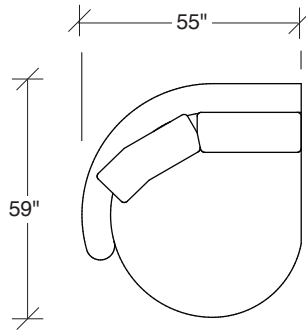

Playing Hooky

No. 1526-201 LAF LOVESEAT

W 60 D 40 H 27 in.
Seat depth 22 in.
Seat height 18 in.
Seat height 27 in.
Arm width 8 in.

No. 1526-404 RAF CHAISE

W 54 D 60 H 27 in.
Seat depth 40 in.
Seat height 18 in.
Seat height 27 in.
Arm width 8 in.

Height to top of back cushions 36 inches approximately. Base available in any TC wood finish on maple. Must specify. Throw pillows optional. Must specify.

1526-210
CURVED CORNER

1526-405
LEFT CHAISE

1526-404
RIGHT CHAISE

Playing Hooky
1526 - Series

Scale 1/4" = 1'0"
All upholstery sizes are approximate

1526-200
ARMLESS LOVESEAT

1526-303
SOFA

1526-225
LEFT CHAISE

1526-226
RIGHT CHAISE

1526-447
LAF ISLAND CHAISE

1526-446
RAF ISLAND CHAISE

1526-415
LEFT BUMPER CHAISE

1526-414
RIGHT BUMPER CHAISE

Playing Hooky
1526 - Series

Scale 1/4" = 1'0"
All upholstery sizes are approximate

**Playing Hooky
1526 - Series**

Scale 1/4" = 1'0"
All upholstery sizes are approximate