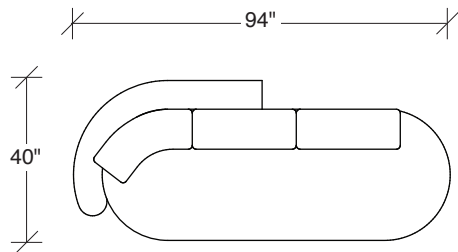

Playing Hooky

No. 1526-302 RAF SOFA

W 87 D 40 H 27 in.
Seat depth 22 in.
Seat height 18 in.
Arm height 27 in.
Arm width 8 in.

Base available in any TC wood finish on maple. Must specify. Height to top of back cushion is 36 inches approximately.

1526-427
LEFT BUMPER CHAISE

1526-426
RIGHT BUMPER CHAISE

1526-202
RAF LOVESEAT

1526-435
LEFT 2-SIDED BUMPER CHAISE

1526-436
RIGHT 2-SIDED BUMPER CHAISE

Playing Hooky
1526 - Series

Scale 1/4" = 1'0"
All upholstery sizes are approximate

1526-200
ARMLESS LOVESEAT

1526-303
SOFA

1526-225
LEFT CHAISE

1526-226
RIGHT CHAISE

1526-447
LAF ISLAND CHAISE

1526-446
RAF ISLAND CHAISE

1526-415
LEFT BUMPER CHAISE

1526-414
RIGHT BUMPER CHAISE

Playing Hooky
1526 - Series

Scale 1/4" = 1'0"
All upholstery sizes are approximate

**Playing Hooky
1526 - Series**

Scale 1/4" = 1'0"
All upholstery sizes are approximate