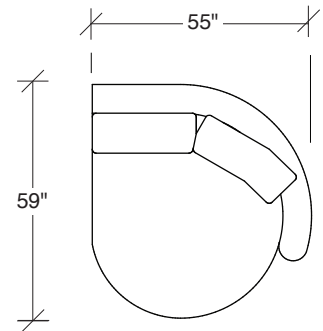

Playing Hooky

No. 1526-302 RAF SOFA

W 87 D 40 H 27 in.
Seat depth 22 in.
Seat height 18 in.
Arm height 27 in.
Arm width 8 in.

Base available in any TC wood finish on maple. Must specify. Height to top of back cushion is 36 inches approximately.

No. 1526-435 LEFT REVERSE CHAISE

W 66 D 76 H 27 in.
Seat depth 18-22 and 18-26 in.
Seat height 18 in.

1526-210
CURVED CORNER

1526-405
LEFT CHAISE

1526-404
RIGHT CHAISE

1526-301
LAF SOFA

1526-302
RAF SOFA

1526-201
LAF LOVESEAT

1526-427
LEFT BUMPER CHAISE

1526-426
RIGHT BUMPER CHAISE

1526-202
RAF LOVESEAT

1526-435
LEFT 2-SIDED BUMPER CHAISE

1526-436
RIGHT 2-SIDED BUMPER CHAISE

Playing Hooky
1526 - Series

Scale 1/4" = 1'0"
All upholstery sizes are approximate

Playing Hooky
1526 - Series

Scale 1/4" = 1'0"
All upholstery sizes are approximate

**Playing Hooky
1526 - Series**

Scale 1/4" = 1'0"
All upholstery sizes are approximate