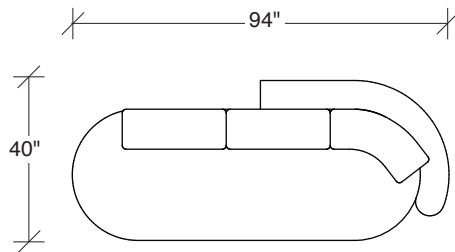

Playing Hooky

No. 1526-302 RAF SOFA

W 87 D 40 H 27 in.
Seat depth 22 in.
Seat height 18 in.
Arm height 27 in.
Arm width 8 in.

Base available in any TC wood finish on maple. Must specify. Height to top of back cushion is 36 inches approximately.

1526-427
LEFT BUMPER CHAISE

1526-426
RIGHT BUMPER CHAISE

1526-202
RAF LOVESEAT

1526-435
LEFT 2-SIDED BUMPER CHAISE

1526-436
RIGHT 2-SIDED BUMPER CHAISE

Playing Hooky
1526 - Series

Scale 1/4" = 1'0"
All upholstery sizes are approximate

1526-200
ARMLESS LOVESEAT

1526-303
SOFA

1526-225
LEFT CHAISE

1526-226
RIGHT CHAISE

1526-447
LAF ISLAND CHAISE

1526-446
RAF ISLAND CHAISE

1526-415
LEFT BUMPER CHAISE

1526-414
RIGHT BUMPER CHAISE

Playing Hooky
1526 - Series

Scale 1/4" = 1'0"
All upholstery sizes are approximate

**Playing Hooky
1526 - Series**

Scale 1/4" = 1'0"
All upholstery sizes are approximate