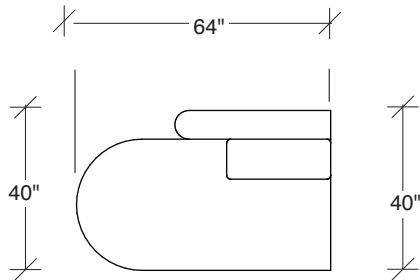

Playing Hooky

No. 1526-302 RAF SOFA

W 87 D 40 H 27 in.
Seat depth 22 in.
Seat height 18 in.
Arm height 27 in.
Arm width 8 in.

Base available in any TC wood finish on maple. Must specify. Height to top of back cushion is 36 inches approximately.

No. 1526-435 LEFT REVERSE CHAISE

W 66 D 76 H 27 in.
Seat depth 18-22 and 18-26 in.
Seat height 18 in.

1526-210
CURVED CORNER

1526-405
LEFT CHAISE

1526-404
RIGHT CHAISE

1526-301
LAF SOFA

1526-302
RAF SOFA

1526-201
LAF LOVESEAT

1526-427
LEFT BUMPER CHAISE

1526-426
RIGHT BUMPER CHAISE

1526-202
RAF LOVESEAT

1526-435
LEFT 2-SIDED BUMPER CHAISE

1526-436
RIGHT 2-SIDED BUMPER CHAISE

Playing Hooky
1526 - Series

Scale 1/4" = 1'0"
All upholstery sizes are approximate

Playing Hooky
1526 - Series

Scale 1/4" = 1'0"
All upholstery sizes are approximate

**Playing Hooky
1526 - Series**

Scale 1/4" = 1'0"
All upholstery sizes are approximate