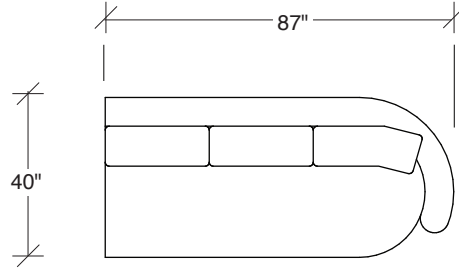

Playing Hooky

No. 1526-302 RAF SOFA

W 87 D 40 H 27 in.
Seat depth 22 in.
Seat height 18 in.
Arm height 27 in.
Arm width 8 in.

Base available in any TC wood finish on maple. Must specify. Height to top of back cushion is 36 inches approximately.

No. 1526-435 LEFT REVERSE CHAISE

W 66 D 76 H 27 in.
Seat depth 18-22 and 18-26 in.
Seat height 18 in.

1526-210
CURVED CORNER

1526-405
LEFT CHAISE

1526-404
RIGHT CHAISE

1526-301
LAF SOFA

1526-302
RAF SOFA

1526-201
LAF LOVESEAT

1526-427
LEFT BUMPER CHAISE

1526-426
RIGHT BUMPER CHAISE

1526-202
RAF LOVESEAT

1526-435
LEFT 2-SIDED BUMPER CHAISE

1526-436
RIGHT 2-SIDED BUMPER CHAISE

Playing Hooky
1526 - Series

Scale 1/4" = 1'0"
All upholstery sizes are approximate

Playing Hooky
1526 - Series

Scale 1/4" = 1'0"
All upholstery sizes are approximate

**Playing Hooky
1526 - Series**

Scale 1/4" = 1'0"
All upholstery sizes are approximate