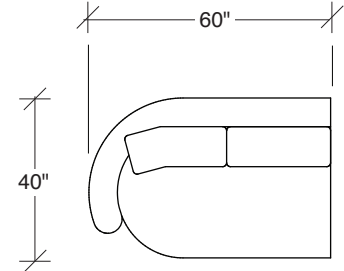

Playing Hooky

No. 1526-302 RAF SOFA

W 87 D 40 H 27 in.
Seat depth 22 in.
Seat height 18 in.
Arm height 27 in.
Arm width 8 in.

Base available in any TC wood finish on maple. Must specify. Height to top of back cushion is 36 inches approximately.

No. 1526-435 LEFT REVERSE CHAISE

W 66 D 76 H 27 in.
Seat depth 18-22 and 18-26 in.
Seat height 18 in.

1526-210
CURVED CORNER

1526-405
LEFT CHAISE

1526-404
RIGHT CHAISE

1526-301
LAF SOFA

1526-302
RAF SOFA

1526-201
LAF LOVESEAT

1526-427
LEFT BUMPER CHAISE

1526-426
RIGHT BUMPER CHAISE

1526-202
RAF LOVESEAT

1526-435
LEFT 2-SIDED BUMPER CHAISE

1526-436
RIGHT 2-SIDED BUMPER CHAISE

Playing Hooky
1526 - Series

Scale 1/4" = 1'0"
All upholstery sizes are approximate

Playing Hooky
1526 - Series

Scale 1/4" = 1'0"
All upholstery sizes are approximate

**Playing Hooky
1526 - Series**

Scale 1/4" = 1'0"
All upholstery sizes are approximate