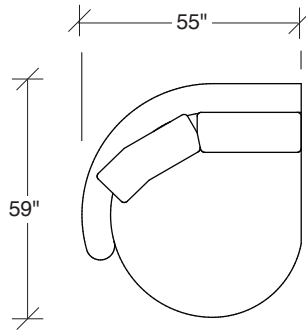

Playing Hooky

No. 1526-302 RAF SOFA

W 87 D 40 H 27 in.
Seat depth 22 in.
Seat height 18 in.
Arm height 27 in.
Arm width 8 in.

Base available in any TC wood finish on maple. Must specify. Height to top of back cushion is 36 inches approximately.

No. 1526-435 LEFT REVERSE CHAISE

W 66 D 76 H 27 in.
Seat depth 18-22 and 18-26 in.
Seat height 18 in.

1526-210
CURVED CORNER

1526-405
LEFT CHAISE

1526-404
RIGHT CHAISE

1526-301
LAF SOFA

1526-302
RAF SOFA

1526-201
LAF LOVESEAT

1526-427
LEFT BUMPER CHAISE

1526-426
RIGHT BUMPER CHAISE

1526-202
RAF LOVESEAT

1526-435
LEFT 2-SIDED BUMPER CHAISE

1526-436
RIGHT 2-SIDED BUMPER CHAISE

Playing Hooky
1526 - Series

Scale 1/4" = 1'0"
All upholstery sizes are approximate

Playing Hooky
1526 - Series

Scale 1/4" = 1'0"
All upholstery sizes are approximate

**Playing Hooky
1526 - Series**

Scale 1/4" = 1'0"
All upholstery sizes are approximate