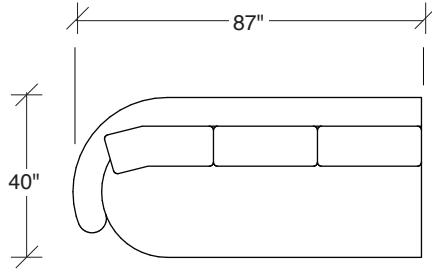

Playing Hooky

No. 1526-302 RAF SOFA

W 87 D 40 H 27 in.
Seat depth 22 in.
Seat height 18 in.
Arm height 27 in.
Arm width 8 in.

Base available in any TC wood finish on maple. Must specify. Height to top of back cushion is 36 inches approximately.

No. 1526-435 LEFT REVERSE CHAISE

W 66 D 76 H 27 in.
Seat depth 18-22 and 18-26 in.
Seat height 18 in.

1526-210
CURVED CORNER

1526-405
LEFT CHAISE

1526-404
RIGHT CHAISE

1526-301
LAF SOFA

1526-302
RAF SOFA

1526-201
LAF LOVESEAT

1526-427
LEFT BUMPER CHAISE

1526-426
RIGHT BUMPER CHAISE

1526-202
RAF LOVESEAT

1526-435
LEFT 2-SIDED BUMPER CHAISE

1526-436
RIGHT 2-SIDED BUMPER CHAISE

Playing Hooky
1526 - Series

Scale 1/4" = 1'0"
All upholstery sizes are approximate

Playing Hooky
1526 - Series

Scale 1/4" = 1'0"
All upholstery sizes are approximate

**Playing Hooky
1526 - Series**

Scale 1/4" = 1'0"
All upholstery sizes are approximate