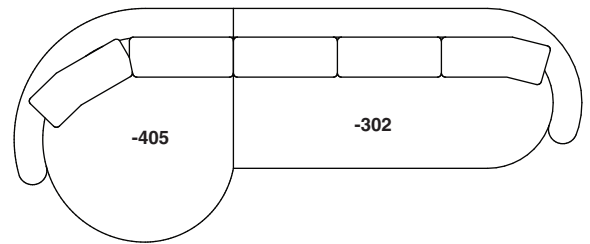

1526-427
LEFT BUMPER CHAISE

1526-426
RIGHT BUMPER CHAISE

1526-202
RAF LOVESEAT

1526-435
LEFT 2-SIDED BUMPER CHAISE

1526-436
RIGHT 2-SIDED BUMPER CHAISE

Playing Hooky
1526 - Series

Scale 1/4" = 1'0"
All upholstery sizes are approximate

1526-200
ARMLESS LOVESEAT

1526-303
SOFA

1526-225
LEFT CHAISE

1526-226
RIGHT CHAISE

1526-447
LAF ISLAND CHAISE

1526-446
RAF ISLAND CHAISE

1526-415
LEFT BUMPER CHAISE

1526-414
RIGHT BUMPER CHAISE

Playing Hooky
1526 - Series

Scale 1/4" = 1'0"
All upholstery sizes are approximate

**Playing Hooky
1526 - Series**

Scale 1/4" = 1'0"
All upholstery sizes are approximate