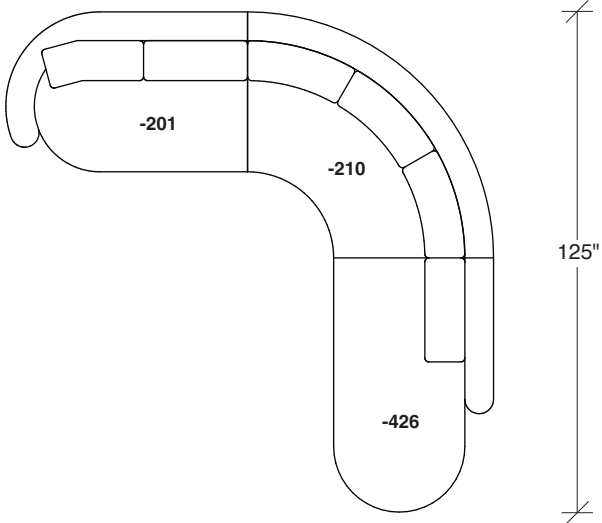

Playing Hooky

No. 1526-302 RAF SOFA

W 87 D 40 H 27 in.
Seat depth 22 in.
Seat height 18 in.
Arm height 27 in.
Arm width 8 in.

Base available in any TC wood finish on maple. Must specify. Height to top of back cushion is 36 inches approximately.

1526-427
LEFT BUMPER CHAISE

1526-426
RIGHT BUMPER CHAISE

1526-202
RAF LOVESEAT

1526-435
LEFT 2-SIDED BUMPER CHAISE

1526-436
RIGHT 2-SIDED BUMPER CHAISE

Playing Hooky
1526 - Series

Scale 1/4" = 1'0"
All upholstery sizes are approximate

1526-200
ARMLESS LOVESEAT

1526-303
SOFA

1526-225
LEFT CHAISE

1526-226
RIGHT CHAISE

1526-447
LAF ISLAND CHAISE

1526-446
RAF ISLAND CHAISE

1526-415
LEFT BUMPER CHAISE

1526-414
RIGHT BUMPER CHAISE

Playing Hooky
1526 - Series

Scale 1/4" = 1'0"
All upholstery sizes are approximate

**Playing Hooky
1526 - Series**

Scale 1/4" = 1'0"
All upholstery sizes are approximate