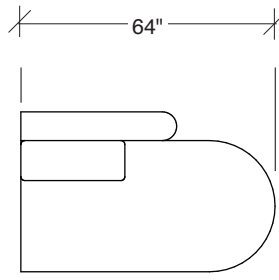

Playing Hooky

No. 1526-302 RAF SOFA

W 87 D 40 H 27 in.
Seat depth 22 in.
Seat height 18 in.
Arm height 27 in.
Arm width 8 in.

Base available in any TC wood finish on maple. Must specify. Height to top of back cushion is 36 inches approximately.

No. 1526-435 LEFT REVERSE CHAISE

W 66 D 76 H 27 in.
Seat depth 18-22 and 18-26 in.
Seat height 18 in.

1526-210
CURVED CORNER

1526-405
LEFT CHAISE

1526-404
RIGHT CHAISE

1526-301
LAF SOFA

1526-302
RAF SOFA

1526-201
LAF LOVESEAT

1526-427
LEFT BUMPER CHAISE

1526-426
RIGHT BUMPER CHAISE

1526-202
RAF LOVESEAT

1526-435
LEFT 2-SIDED BUMPER CHAISE

1526-436
RIGHT 2-SIDED BUMPER CHAISE

Playing Hooky
1526 - Series

Scale 1/4" = 1'0"
All upholstery sizes are approximate

Playing Hooky
1526 - Series

Scale 1/4" = 1'0"
All upholstery sizes are approximate

**Playing Hooky
1526 - Series**

Scale 1/4" = 1'0"
All upholstery sizes are approximate