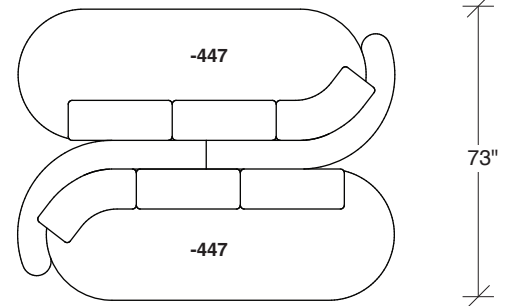

No. 1526-435 LEFT REVERSE CHAISE

W 66 D 76 H 27 in.
Seat depth 18-22 and 18-26 in.
Seat height 18 in.

1526-210
CURVED CORNER

1526-405
LEFT CHAISE

1526-404
RIGHT CHAISE

1526-301
LAF SOFA

1526-302
RAF SOFA

1526-201
LAF LOVESEAT

1526-427
LEFT BUMPER CHAISE

1526-426
RIGHT BUMPER CHAISE

1526-202
RAF LOVESEAT

1526-435
LEFT 2-SIDED BUMPER CHAISE

1526-436
RIGHT 2-SIDED BUMPER CHAISE

Playing Hooky
1526 - Series

Scale 1/4" = 1'0"
All upholstery sizes are approximate

1526-200
ARMLESS LOVESEAT

1526-303
SOFA

1526-225
LEFT CHAISE

1526-226
RIGHT CHAISE

1526-447
LAF ISLAND CHAISE

1526-446
RAF ISLAND CHAISE

1526-415
LEFT BUMPER CHAISE

1526-414
RIGHT BUMPER CHAISE

Playing Hooky
1526 - Series

Scale 1/4" = 1'0"
All upholstery sizes are approximate

**Playing Hooky
1526 - Series**

Scale 1/4" = 1'0"
All upholstery sizes are approximate