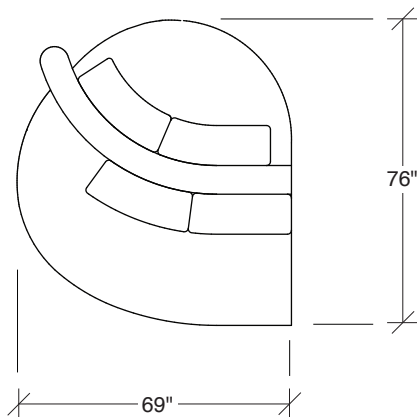

Playing Hooky

No. 1526-302 RAF SOFA

W 87 D 40 H 27 in.
Seat depth 22 in.
Seat height 18 in.
Arm height 27 in.
Arm width 8 in.

Base available in any TC wood finish on maple. Must specify. Height to top of back cushion is 36 inches approximately.

No. 1526-435 LEFT REVERSE CHAISE

W 66 D 76 H 27 in.
Seat depth 18-22 and 18-26 in.
Seat height 18 in.

1526-210
CURVED CORNER

1526-405
LEFT CHAISE

1526-404
RIGHT CHAISE

1526-301
LAF SOFA

1526-302
RAF SOFA

1526-201
LAF LOVESEAT

1526-427
LEFT BUMPER CHAISE

1526-426
RIGHT BUMPER CHAISE

1526-202
RAF LOVESEAT

1526-435
LEFT 2-SIDED BUMPER CHAISE

1526-436
RIGHT 2-SIDED BUMPER CHAISE

Playing Hooky
1526 - Series

Scale 1/4" = 1'0"
All upholstery sizes are approximate

Playing Hooky
1526 - Series

Scale 1/4" = 1'0"
All upholstery sizes are approximate

**Playing Hooky
1526 - Series**

Scale 1/4" = 1'0"
All upholstery sizes are approximate