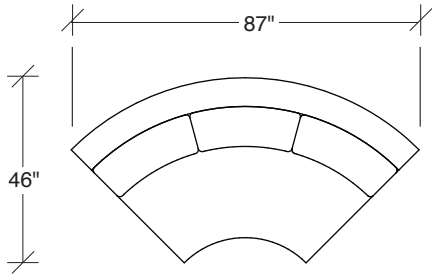

Playing Hooky

No. 1526-302 RAF SOFA

W 87 D 40 H 27 in.
Seat depth 22 in.
Seat height 18 in.
Arm height 27 in.
Arm width 8 in.

Base available in any TC wood finish on maple. Must specify. Height to top of back cushion is 36 inches approximately.

No. 1526-435 LEFT REVERSE CHAISE

W 66 D 76 H 27 in.
Seat depth 18-22 and 18-26 in.
Seat height 18 in.

1526-210
CURVED CORNER

1526-405
LEFT CHAISE

1526-404
RIGHT CHAISE

1526-301
LAF SOFA

1526-302
RAF SOFA

1526-201
LAF LOVESEAT

1526-427
LEFT BUMPER CHAISE

1526-426
RIGHT BUMPER CHAISE

1526-202
RAF LOVESEAT

1526-435
LEFT 2-SIDED BUMPER CHAISE

1526-436
RIGHT 2-SIDED BUMPER CHAISE

Playing Hooky
1526 - Series

Scale 1/4" = 1'0"
All upholstery sizes are approximate

Playing Hooky
1526 - Series

Scale 1/4" = 1'0"
All upholstery sizes are approximate

**Playing Hooky
1526 - Series**

Scale 1/4" = 1'0"
All upholstery sizes are approximate