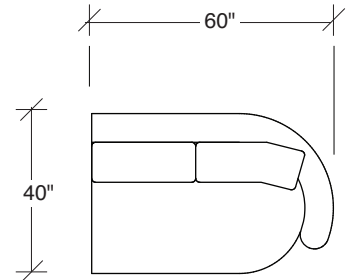

Playing Hooky

No. 1526-302 RAF SOFA

W 87 D 40 H 27 in.
Seat depth 22 in.
Seat height 18 in.
Arm height 27 in.
Arm width 8 in.

Base available in any TC wood finish on maple. Must specify. Height to top of back cushion is 36 inches approximately.

No. 1526-435 LEFT REVERSE CHAISE

W 66 D 76 H 27 in.
Seat depth 18-22 and 18-26 in.
Seat height 18 in.

1526-210
CURVED CORNER

1526-405
LEFT CHAISE

1526-404
RIGHT CHAISE

1526-301
LAF SOFA

1526-302
RAF SOFA

1526-201
LAF LOVESEAT

1526-427
LEFT BUMPER CHAISE

1526-426
RIGHT BUMPER CHAISE

1526-202
RAF LOVESEAT

1526-435
LEFT 2-SIDED BUMPER CHAISE

1526-436
RIGHT 2-SIDED BUMPER CHAISE

Playing Hooky
1526 - Series

Scale 1/4" = 1'0"
All upholstery sizes are approximate

Playing Hooky
1526 - Series

Scale 1/4" = 1'0"
All upholstery sizes are approximate

**Playing Hooky
1526 - Series**

Scale 1/4" = 1'0"
All upholstery sizes are approximate