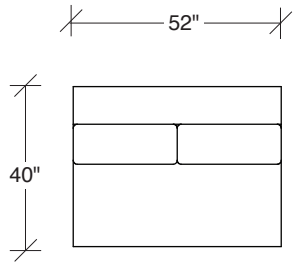

Playing Hooky

No. 1526-302 RAF SOFA

W 87 D 40 H 27 in.
Seat depth 22 in.
Seat height 18 in.
Arm height 27 in.
Arm width 8 in.

Base available in any TC wood finish on maple. Must specify. Height to top of back cushion is 36 inches approximately.

No. 1526-435 LEFT REVERSE CHAISE

W 66 D 76 H 27 in.
Seat depth 18-22 and 18-26 in.
Seat height 18 in.

1526-210
CURVED CORNER

1526-405
LEFT CHAISE

1526-404
RIGHT CHAISE

1526-301
LAF SOFA

1526-302
RAF SOFA

1526-201
LAF LOVESEAT

1526-427
LEFT BUMPER CHAISE

1526-426
RIGHT BUMPER CHAISE

1526-202
RAF LOVESEAT

1526-435
LEFT 2-SIDED BUMPER CHAISE

1526-436
RIGHT 2-SIDED BUMPER CHAISE

Playing Hooky
1526 - Series

Scale 1/4" = 1'0"
All upholstery sizes are approximate

Playing Hooky
1526 - Series

Scale 1/4" = 1'0"
All upholstery sizes are approximate

**Playing Hooky
1526 - Series**

Scale 1/4" = 1'0"
All upholstery sizes are approximate