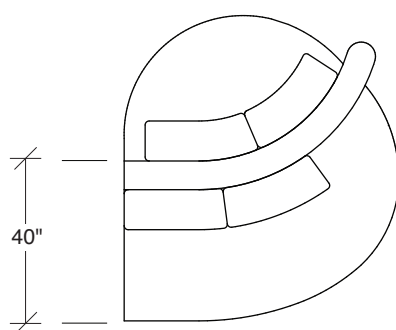

Playing Hooky

No. 1526-302 RAF SOFA

W 87 D 40 H 27 in.
Seat depth 22 in.
Seat height 18 in.
Arm height 27 in.
Arm width 8 in.

Base available in any TC wood finish on maple. Must specify. Height to top of back cushion is 36 inches approximately.

No. 1526-435 LEFT REVERSE CHAISE

W 66 D 76 H 27 in.
Seat depth 18-22 and 18-26 in.
Seat height 18 in.

1526-210
CURVED CORNER

1526-405
LEFT CHAISE

1526-404
RIGHT CHAISE

1526-301
LAF SOFA

1526-302
RAF SOFA

1526-201
LAF LOVESEAT

1526-427
LEFT BUMPER CHAISE

1526-426
RIGHT BUMPER CHAISE

1526-202
RAF LOVESEAT

1526-435
LEFT 2-SIDED BUMPER CHAISE

1526-436
RIGHT 2-SIDED BUMPER CHAISE

Playing Hooky
1526 - Series

Scale 1/4" = 1'0"
All upholstery sizes are approximate

Playing Hooky
1526 - Series

Scale 1/4" = 1'0"
All upholstery sizes are approximate

**Playing Hooky
1526 - Series**

Scale 1/4" = 1'0"
All upholstery sizes are approximate