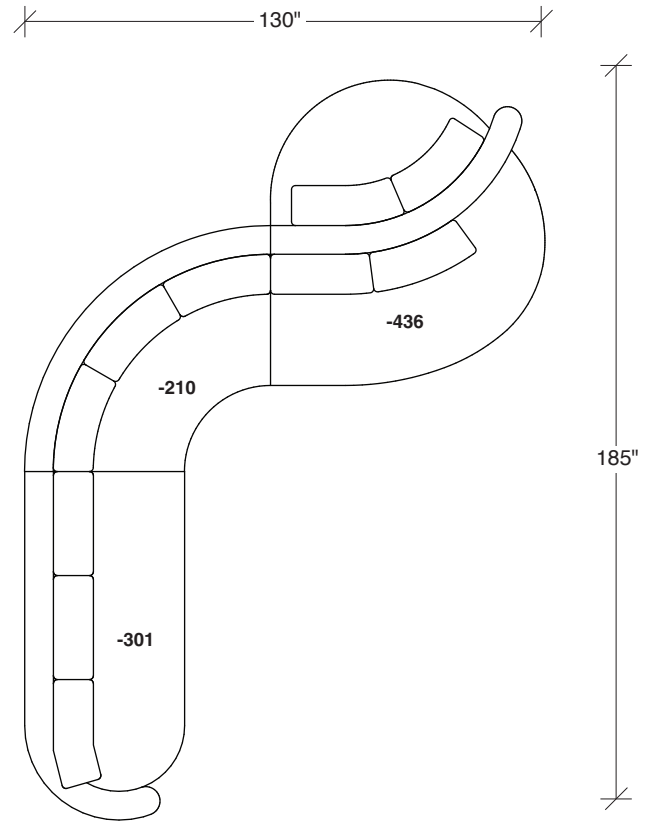

Playing Hooky

No. 1526-302 RAF SOFA

W 87 D 40 H 27 in.
Seat depth 22 in.
Seat height 18 in.
Arm height 27 in.
Arm width 8 in.

Base available in any TC wood finish on maple. Must specify. Height to top of back cushion is 36 inches approximately.

No. 1526-435 LEFT REVERSE CHAISE

W 66 D 76 H 27 in.
Seat depth 18-22 and 18-26 in.
Seat height 18 in.

1526-210
CURVED CORNER

1526-405
LEFT CHAISE

1526-404
RIGHT CHAISE

1526-301
LAF SOFA

1526-302
RAF SOFA

1526-201
LAF LOVESEAT

1526-200
ARMLESS LOVESEAT

1526-303
SOFA

1526-225
LEFT CHAISE

1526-226
RIGHT CHAISE

1526-447
LAF ISLAND CHAISE

1526-446
RAF ISLAND CHAISE

1526-415
LEFT BUMPER CHAISE

1526-414
RIGHT BUMPER CHAISE

Playing Hooky
1526 - Series

Scale 1/4" = 1'0"
All upholstery sizes are approximate

**Playing Hooky
1526 - Series**

Scale 1/4" = 1'0"
All upholstery sizes are approximate