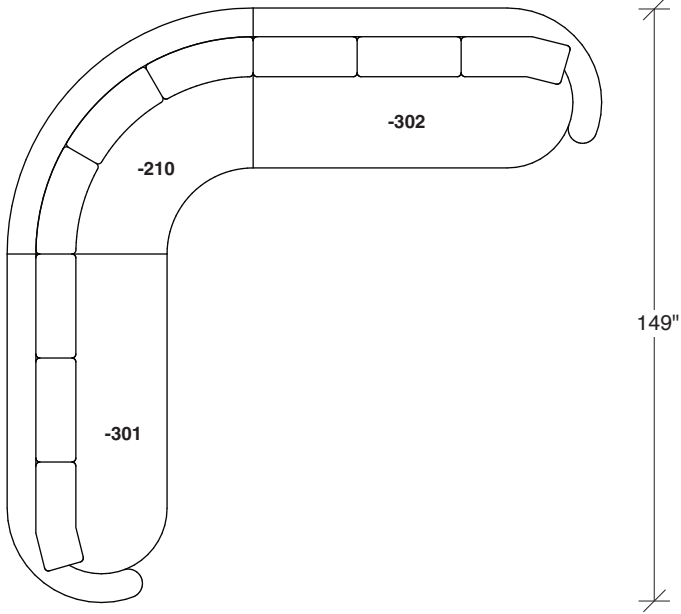

Playing Hooky

No. 1526-302 RAF SOFA

W 87 D 40 H 27 in.
Seat depth 22 in.
Seat height 18 in.
Arm height 27 in.
Arm width 8 in.

Base available in any TC wood finish on maple. Must specify. Height to top of back cushion is 36 inches approximately.

1526-427
LEFT BUMPER CHAISE

1526-426
RIGHT BUMPER CHAISE

1526-202
RAF LOVESEAT

1526-435
LEFT 2-SIDED BUMPER CHAISE

1526-436
RIGHT 2-SIDED BUMPER CHAISE

Playing Hooky
1526 - Series

Scale 1/4" = 1'0"
All upholstery sizes are approximate

1526-200
ARMLESS LOVESEAT

1526-303
SOFA

1526-225
LEFT CHAISE

1526-226
RIGHT CHAISE

1526-447
LAF ISLAND CHAISE

1526-446
RAF ISLAND CHAISE

1526-415
LEFT BUMPER CHAISE

1526-414
RIGHT BUMPER CHAISE

Playing Hooky
1526 - Series

Scale 1/4" = 1'0"
All upholstery sizes are approximate

**Playing Hooky
1526 - Series**

Scale 1/4" = 1'0"
All upholstery sizes are approximate