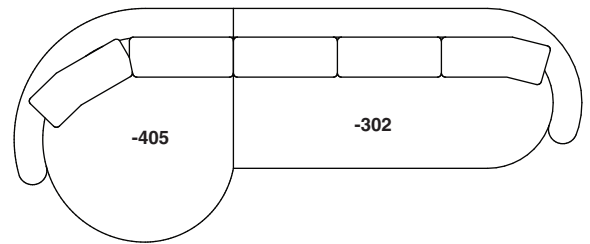

No. 1526-210 CURVED CORNER

W 87 D 40 H 27 in.

Seat depth 22 in.

Seat height 18 in.

No. 1526-426 RIGHT BUMPER CHAISE

W 64 D 40 H 27 in.

Seat depth 22 in.

Seat height 18 in.

1526-202
RAF LOVESEAT

1526-435
LEFT 2-SIDED BUMPER CHAISE

1526-436
RIGHT 2-SIDED BUMPER CHAISE

Playing Hooky
1526 - Series

Scale 1/4" = 1'0"
All upholstery sizes are approximate

1526-200
ARMLESS LOVESEAT

1526-303
SOFA

1526-225
LEFT CHAISE

1526-226
RIGHT CHAISE

1526-447
LAF ISLAND CHAISE

1526-446
RAF ISLAND CHAISE

1526-415
LEFT BUMPER CHAISE

1526-414
RIGHT BUMPER CHAISE

Playing Hooky
1526 - Series

Scale 1/4" = 1'0"
All upholstery sizes are approximate

**Playing Hooky
1526 - Series**

Scale 1/4" = 1'0"
All upholstery sizes are approximate