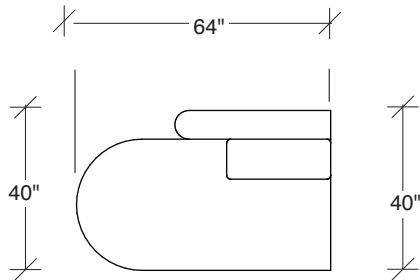

No. 1526-210 CURVED CORNER

W 87 D 40 H 27 in.

Seat depth 22 in.

Seat height 18 in.

No. 1526-426 RIGHT BUMPER CHAISE

W 64 D 40 H 27 in.

Seat depth 22 in.

Seat height 18 in.

1526-210
CURVED CORNER

1526-405
LEFT CHAISE

1526-404
RIGHT CHAISE

1526-301
LAF SOFA

1526-302
RAF SOFA

1526-201
LAF LOVESEAT

1526-427
LEFT BUMPER CHAISE

1526-426
RIGHT BUMPER CHAISE

1526-202
RAF LOVESEAT

1526-435
LEFT 2-SIDED BUMPER CHAISE

1526-436
RIGHT 2-SIDED BUMPER CHAISE

Playing Hooky
1526 - Series

Scale 1/4" = 1'0"
All upholstery sizes are approximate

1526-200
ARMLESS LOVESEAT

1526-303
SOFA

**Playing Hooky
1526 - Series**

Scale 1/4" = 1'0"
All upholstery sizes are approximate