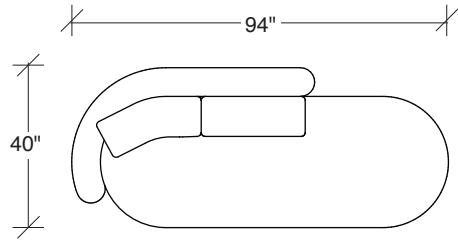

No. 1526-210 CURVED CORNER

W 87 D 40 H 27 in.

Seat depth 22 in.

Seat height 18 in.

No. 1526-426 RIGHT BUMPER CHAISE

W 64 D 40 H 27 in.

Seat depth 22 in.

Seat height 18 in.

1526-202
RAF LOVESEAT

1526-435
LEFT 2-SIDED BUMPER CHAISE

1526-436
RIGHT 2-SIDED BUMPER CHAISE

Playing Hooky
1526 - Series

Scale 1/4" = 1'0"
All upholstery sizes are approximate

1526-200
ARMLESS LOVESEAT

1526-303
SOFA

1526-225
LEFT CHAISE

1526-226
RIGHT CHAISE

1526-447
LAF ISLAND CHAISE

1526-446
RAF ISLAND CHAISE

1526-415
LEFT BUMPER CHAISE

1526-414
RIGHT BUMPER CHAISE

Playing Hooky
1526 - Series

Scale 1/4" = 1'0"
All upholstery sizes are approximate

**Playing Hooky
1526 - Series**

Scale 1/4" = 1'0"
All upholstery sizes are approximate