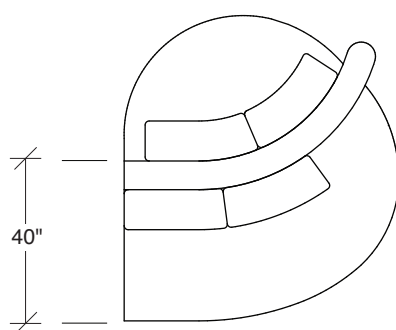

No. 1526-210 CURVED CORNER

W 87 D 40 H 27 in.

Seat depth 22 in.

Seat height 18 in.

No. 1526-426 RIGHT BUMPER CHAISE

W 64 D 40 H 27 in.

Seat depth 22 in.

Seat height 18 in.

1526-210
CURVED CORNER

1526-405
LEFT CHAISE

1526-404
RIGHT CHAISE

1526-301
LAF SOFA

1526-302
RAF SOFA

1526-201
LAF LOVESEAT

1526-427
LEFT BUMPER CHAISE

1526-426
RIGHT BUMPER CHAISE

1526-202
RAF LOVESEAT

1526-435
LEFT 2-SIDED BUMPER CHAISE

1526-436
RIGHT 2-SIDED BUMPER CHAISE

Playing Hooky
1526 - Series

Scale 1/4" = 1'0"
All upholstery sizes are approximate

1526-200
ARMLESS LOVESEAT

1526-303
SOFA

**Playing Hooky
1526 - Series**

Scale 1/4" = 1'0"
All upholstery sizes are approximate