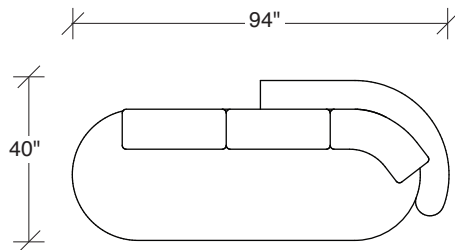

No. 1526-210 CURVED CORNER

W 87 D 40 H 27 in.

Seat depth 22 in.

Seat height 18 in.

No. 1526-426 RIGHT BUMPER CHAISE

W 64 D 40 H 27 in.

Seat depth 22 in.

Seat height 18 in.

1526-202
RAF LOVESEAT

1526-435
LEFT 2-SIDED BUMPER CHAISE

1526-436
RIGHT 2-SIDED BUMPER CHAISE

Playing Hooky
1526 - Series

Scale 1/4" = 1'0"
All upholstery sizes are approximate

1526-200
ARMLESS LOVESEAT

1526-303
SOFA

1526-225
LEFT CHAISE

1526-226
RIGHT CHAISE

1526-447
LAF ISLAND CHAISE

1526-446
RAF ISLAND CHAISE

1526-415
LEFT BUMPER CHAISE

1526-414
RIGHT BUMPER CHAISE

Playing Hooky
1526 - Series

Scale 1/4" = 1'0"
All upholstery sizes are approximate

**Playing Hooky
1526 - Series**

Scale 1/4" = 1'0"
All upholstery sizes are approximate