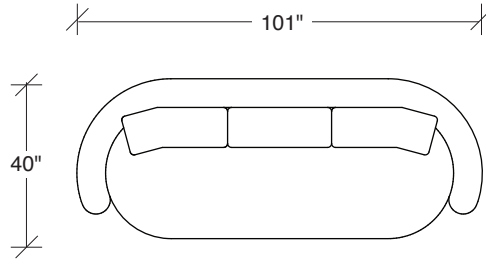

No. 1526-210 CURVED CORNER

W 87 D 40 H 27 in.

Seat depth 22 in.

Seat height 18 in.

No. 1526-426 RIGHT BUMPER CHAISE

W 64 D 40 H 27 in.

Seat depth 22 in.

Seat height 18 in.

1526-202
RAF LOVESEAT

1526-435
LEFT 2-SIDED BUMPER CHAISE

1526-436
RIGHT 2-SIDED BUMPER CHAISE

Playing Hooky
1526 - Series

Scale 1/4" = 1'0"
All upholstery sizes are approximate

1526-200
ARMLESS LOVESEAT

1526-303
SOFA

1526-225
LEFT CHAISE

1526-226
RIGHT CHAISE

1526-447
LAF ISLAND CHAISE

1526-446
RAF ISLAND CHAISE

1526-415
LEFT BUMPER CHAISE

1526-414
RIGHT BUMPER CHAISE

Playing Hooky
1526 - Series

Scale 1/4" = 1'0"
All upholstery sizes are approximate

**Playing Hooky
1526 - Series**

Scale 1/4" = 1'0"
All upholstery sizes are approximate