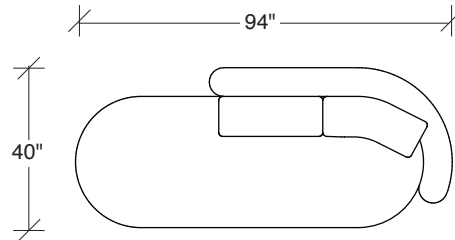

No. 1526-210 CURVED CORNER

W 87 D 40 H 27 in.

Seat depth 22 in.

Seat height 18 in.

No. 1526-426 RIGHT BUMPER CHAISE

W 64 D 40 H 27 in.

Seat depth 22 in.

Seat height 18 in.

1526-202
RAF LOVESEAT

1526-435
LEFT 2-SIDED BUMPER CHAISE

1526-436
RIGHT 2-SIDED BUMPER CHAISE

Playing Hooky
1526 - Series

Scale 1/4" = 1'0"
All upholstery sizes are approximate

1526-200
ARMLESS LOVESEAT

1526-303
SOFA

1526-225
LEFT CHAISE

1526-226
RIGHT CHAISE

1526-447
LAF ISLAND CHAISE

1526-446
RAF ISLAND CHAISE

1526-415
LEFT BUMPER CHAISE

1526-414
RIGHT BUMPER CHAISE

Playing Hooky
1526 - Series

Scale 1/4" = 1'0"
All upholstery sizes are approximate

**Playing Hooky
1526 - Series**

Scale 1/4" = 1'0"
All upholstery sizes are approximate