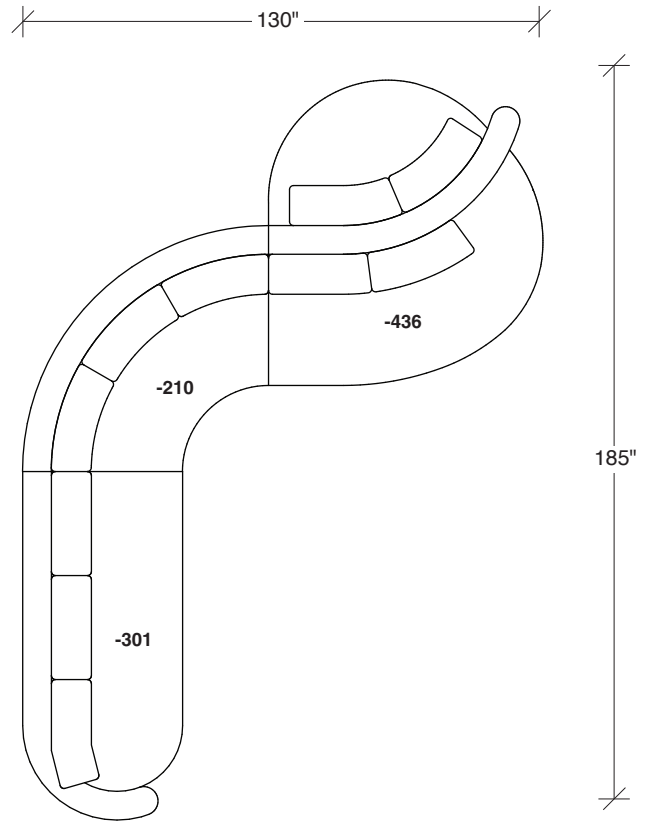

No. 1526-210 CURVED CORNER

W 87 D 40 H 27 in.

Seat depth 22 in.

Seat height 18 in.

No. 1526-426 RIGHT BUMPER CHAISE

W 64 D 40 H 27 in.

Seat depth 22 in.

Seat height 18 in.

1526-202
RAF LOVESEAT

1526-435
LEFT 2-SIDED BUMPER CHAISE

1526-436
RIGHT 2-SIDED BUMPER CHAISE

Playing Hooky
1526 - Series

Scale 1/4" = 1'0"
All upholstery sizes are approximate

1526-200
ARMLESS LOVESEAT

1526-303
SOFA

1526-225
LEFT CHAISE

1526-226
RIGHT CHAISE

1526-447
LAF ISLAND CHAISE

1526-446
RAF ISLAND CHAISE

1526-415
LEFT BUMPER CHAISE

1526-414
RIGHT BUMPER CHAISE

Playing Hooky
1526 - Series

Scale 1/4" = 1'0"
All upholstery sizes are approximate

**Playing Hooky
1526 - Series**

Scale 1/4" = 1'0"
All upholstery sizes are approximate