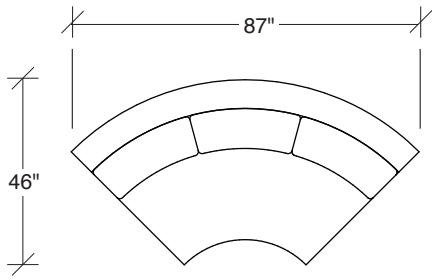

Playing Hooky

No. 1526-301 LAF SOFA

W 87 D 40 H 27 in.

Seat depth 23 in.

Seat height 18 in.

Arm height 27 in.

Arm width 8 in.

Base available in any TC wood finish on maple.
Must specify. Throw pillows optional. Must
specify. Height to top of back cushion is 36
inches approximately.

No. 1526-210 CURVED CORNER

W 87 D 40 H 27 in.

Seat depth 22 in.

Seat height 18 in.

No. 1526-426 RIGHT BUMPER CHAISE

W 64 D 40 H 27 in.

Seat depth 22 in.

Seat height 18 in.

1526-202
RAF LOVESEAT

1526-435
LEFT 2-SIDED BUMPER CHAISE

1526-436
RIGHT 2-SIDED BUMPER CHAISE

Playing Hooky
1526 - Series

Scale 1/4" = 1'0"
All upholstery sizes are approximate

1526-200
ARMLESS LOVESEAT

1526-303
SOFA

**Playing Hooky
1526 - Series**

Scale 1/4" = 1'0"
All upholstery sizes are approximate