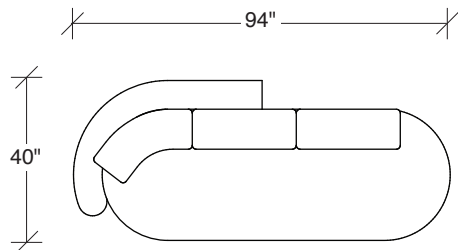

No. 1526-210 CURVED CORNER

W 87 D 40 H 27 in.

Seat depth 22 in.

Seat height 18 in.

No. 1526-426 RIGHT BUMPER CHAISE

W 64 D 40 H 27 in.

Seat depth 22 in.

Seat height 18 in.

1526-202
RAF LOVESEAT

1526-435
LEFT 2-SIDED BUMPER CHAISE

1526-436
RIGHT 2-SIDED BUMPER CHAISE

Playing Hooky
1526 - Series

Scale 1/4" = 1'0"
All upholstery sizes are approximate

1526-200
ARMLESS LOVESEAT

1526-303
SOFA

1526-225
LEFT CHAISE

1526-226
RIGHT CHAISE

1526-447
LAF ISLAND CHAISE

1526-446
RAF ISLAND CHAISE

1526-415
LEFT BUMPER CHAISE

1526-414
RIGHT BUMPER CHAISE

Playing Hooky
1526 - Series

Scale 1/4" = 1'0"
All upholstery sizes are approximate

**Playing Hooky
1526 - Series**

Scale 1/4" = 1'0"
All upholstery sizes are approximate