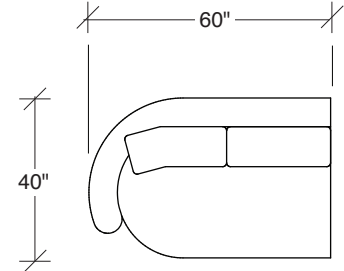

No. 1526-210 CURVED CORNER

W 87 D 40 H 27 in.

Seat depth 22 in.

Seat height 18 in.

No. 1526-426 RIGHT BUMPER CHAISE

W 64 D 40 H 27 in.

Seat depth 22 in.

Seat height 18 in.

1526-210
CURVED CORNER

1526-405
LEFT CHAISE

1526-404
RIGHT CHAISE

1526-301
LAF SOFA

1526-302
RAF SOFA

1526-201
LAF LOVESEAT

1526-427
LEFT BUMPER CHAISE

1526-426
RIGHT BUMPER CHAISE

1526-202
RAF LOVESEAT

1526-435
LEFT 2-SIDED BUMPER CHAISE

1526-436
RIGHT 2-SIDED BUMPER CHAISE

Playing Hooky
1526 - Series

Scale 1/4" = 1'0"
All upholstery sizes are approximate

1526-200
ARMLESS LOVESEAT

1526-303
SOFA

**Playing Hooky
1526 - Series**

Scale 1/4" = 1'0"
All upholstery sizes are approximate