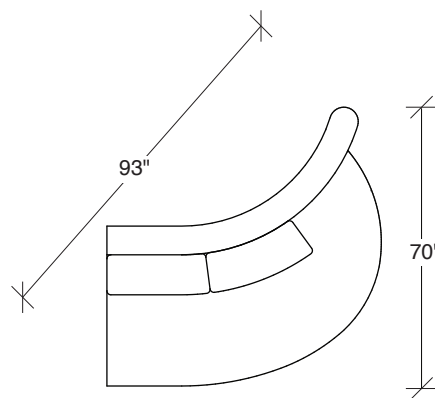

No. 1526-210 CURVED CORNER

W 87 D 40 H 27 in.

Seat depth 22 in.

Seat height 18 in.

No. 1526-426 RIGHT BUMPER CHAISE

W 64 D 40 H 27 in.

Seat depth 22 in.

Seat height 18 in.

1526-202
RAF LOVESEAT

1526-435
LEFT 2-SIDED BUMPER CHAISE

1526-436
RIGHT 2-SIDED BUMPER CHAISE

Playing Hooky
1526 - Series

Scale 1/4" = 1'0"
All upholstery sizes are approximate

1526-200
ARMLESS LOVESEAT

1526-303
SOFA

1526-225
LEFT CHAISE

1526-226
RIGHT CHAISE

1526-447
LAF ISLAND CHAISE

1526-446
RAF ISLAND CHAISE

1526-415
LEFT BUMPER CHAISE

1526-414
RIGHT BUMPER CHAISE

Playing Hooky
1526 - Series

Scale 1/4" = 1'0"
All upholstery sizes are approximate

**Playing Hooky
1526 - Series**

Scale 1/4" = 1'0"
All upholstery sizes are approximate