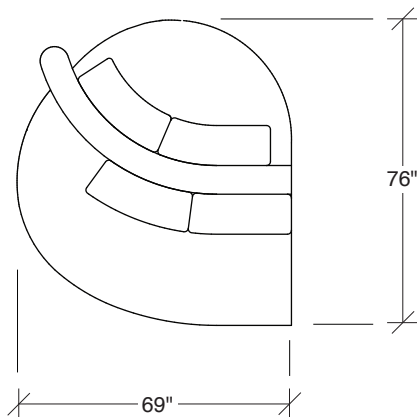

No. 1526-210 CURVED CORNER

W 87 D 40 H 27 in.

Seat depth 22 in.

Seat height 18 in.

No. 1526-426 RIGHT BUMPER CHAISE

W 64 D 40 H 27 in.

Seat depth 22 in.

Seat height 18 in.

1526-210
CURVED CORNER

1526-405
LEFT CHAISE

1526-404
RIGHT CHAISE

1526-301
LAF SOFA

1526-302
RAF SOFA

1526-201
LAF LOVESEAT

1526-427
LEFT BUMPER CHAISE

1526-426
RIGHT BUMPER CHAISE

1526-202
RAF LOVESEAT

1526-435
LEFT 2-SIDED BUMPER CHAISE

1526-436
RIGHT 2-SIDED BUMPER CHAISE

Playing Hooky
1526 - Series

Scale 1/4" = 1'0"
All upholstery sizes are approximate

1526-200
ARMLESS LOVESEAT

1526-303
SOFA

**Playing Hooky
1526 - Series**

Scale 1/4" = 1'0"
All upholstery sizes are approximate