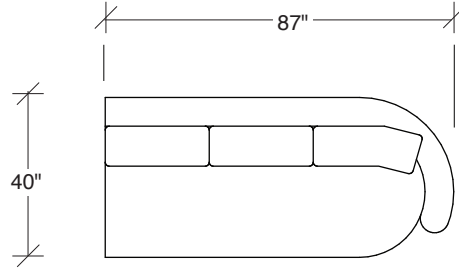

No. 1526-210 CURVED CORNER

W 87 D 40 H 27 in.

Seat depth 22 in.

Seat height 18 in.

No. 1526-426 RIGHT BUMPER CHAISE

W 64 D 40 H 27 in.

Seat depth 22 in.

Seat height 18 in.

1526-210
CURVED CORNER

1526-405
LEFT CHAISE

1526-404
RIGHT CHAISE

1526-301
LAF SOFA

1526-302
RAF SOFA

1526-201
LAF LOVESEAT

1526-427
LEFT BUMPER CHAISE

1526-426
RIGHT BUMPER CHAISE

1526-202
RAF LOVESEAT

1526-435
LEFT 2-SIDED BUMPER CHAISE

1526-436
RIGHT 2-SIDED BUMPER CHAISE

Playing Hooky
1526 - Series

Scale 1/4" = 1'0"
All upholstery sizes are approximate

1526-200
ARMLESS LOVESEAT

1526-303
SOFA

**Playing Hooky
1526 - Series**

Scale 1/4" = 1'0"
All upholstery sizes are approximate