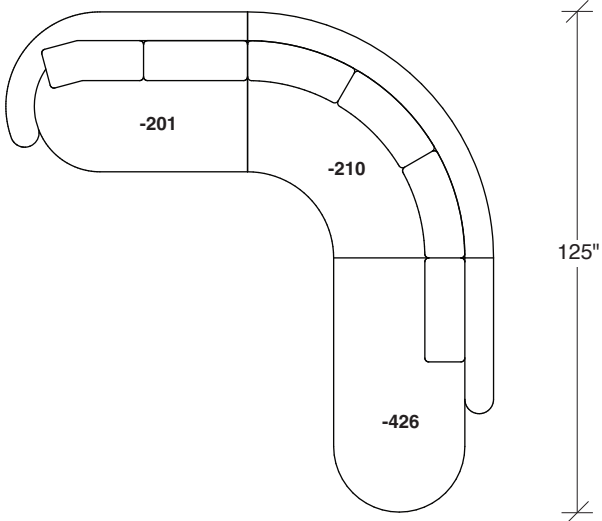

No. 1526-210 CURVED CORNER

W 87 D 40 H 27 in.

Seat depth 22 in.

Seat height 18 in.

No. 1526-426 RIGHT BUMPER CHAISE

W 64 D 40 H 27 in.

Seat depth 22 in.

Seat height 18 in.

1526-202
RAF LOVESEAT

1526-435
LEFT 2-SIDED BUMPER CHAISE

1526-436
RIGHT 2-SIDED BUMPER CHAISE

Playing Hooky
1526 - Series

Scale 1/4" = 1'0"
All upholstery sizes are approximate

1526-200
ARMLESS LOVESEAT

1526-303
SOFA

1526-225
LEFT CHAISE

1526-226
RIGHT CHAISE

1526-447
LAF ISLAND CHAISE

1526-446
RAF ISLAND CHAISE

1526-415
LEFT BUMPER CHAISE

1526-414
RIGHT BUMPER CHAISE

Playing Hooky
1526 - Series

Scale 1/4" = 1'0"
All upholstery sizes are approximate

**Playing Hooky
1526 - Series**

Scale 1/4" = 1'0"
All upholstery sizes are approximate