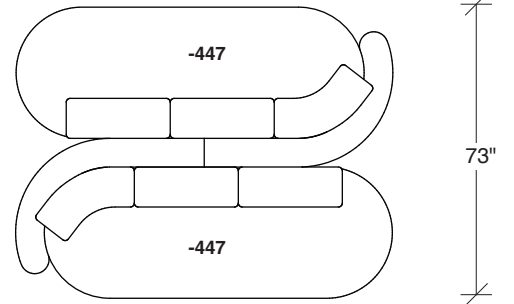

No. 1526-210 CURVED CORNER

W 87 D 40 H 27 in.

Seat depth 22 in.

Seat height 18 in.

No. 1526-426 RIGHT BUMPER CHAISE

W 64 D 40 H 27 in.

Seat depth 22 in.

Seat height 18 in.

1526-202
RAF LOVESEAT

1526-435
LEFT 2-SIDED BUMPER CHAISE

1526-436
RIGHT 2-SIDED BUMPER CHAISE

Playing Hooky
1526 - Series

Scale 1/4" = 1'0"
All upholstery sizes are approximate

1526-200
ARMLESS LOVESEAT

1526-303
SOFA

1526-225
LEFT CHAISE

1526-226
RIGHT CHAISE

1526-447
LAF ISLAND CHAISE

1526-446
RAF ISLAND CHAISE

1526-415
LEFT BUMPER CHAISE

1526-414
RIGHT BUMPER CHAISE

Playing Hooky
1526 - Series

Scale 1/4" = 1'0"
All upholstery sizes are approximate

**Playing Hooky
1526 - Series**

Scale 1/4" = 1'0"
All upholstery sizes are approximate