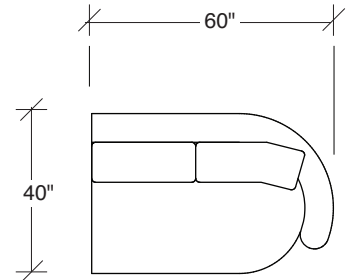

No. 1526-210 CURVED CORNER

W 87 D 40 H 27 in.

Seat depth 22 in.

Seat height 18 in.

No. 1526-426 RIGHT BUMPER CHAISE

W 64 D 40 H 27 in.

Seat depth 22 in.

Seat height 18 in.

1526-210
CURVED CORNER

1526-405
LEFT CHAISE

1526-404
RIGHT CHAISE

1526-301
LAF SOFA

1526-302
RAF SOFA

1526-201
LAF LOVESEAT

1526-427
LEFT BUMPER CHAISE

1526-426
RIGHT BUMPER CHAISE

1526-202
RAF LOVESEAT

1526-435
LEFT 2-SIDED BUMPER CHAISE

1526-436
RIGHT 2-SIDED BUMPER CHAISE

Playing Hooky
1526 - Series

Scale 1/4" = 1'0"
All upholstery sizes are approximate

1526-200
ARMLESS LOVESEAT

1526-303
SOFA

**Playing Hooky
1526 - Series**

Scale 1/4" = 1'0"
All upholstery sizes are approximate