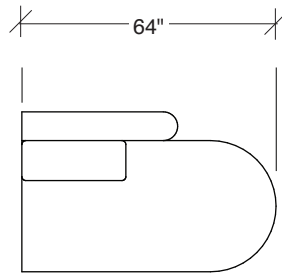

No. 1526-210 CURVED CORNER

W 87 D 40 H 27 in.

Seat depth 22 in.

Seat height 18 in.

No. 1526-426 RIGHT BUMPER CHAISE

W 64 D 40 H 27 in.

Seat depth 22 in.

Seat height 18 in.

1526-210
CURVED CORNER

1526-405
LEFT CHAISE

1526-404
RIGHT CHAISE

1526-301
LAF SOFA

1526-302
RAF SOFA

1526-201
LAF LOVESEAT

1526-427
LEFT BUMPER CHAISE

1526-426
RIGHT BUMPER CHAISE

1526-202
RAF LOVESEAT

1526-435
LEFT 2-SIDED BUMPER CHAISE

1526-436
RIGHT 2-SIDED BUMPER CHAISE

Playing Hooky
1526 - Series

Scale 1/4" = 1'0"
All upholstery sizes are approximate

1526-200
ARMLESS LOVESEAT

1526-303
SOFA

**Playing Hooky
1526 - Series**

Scale 1/4" = 1'0"
All upholstery sizes are approximate