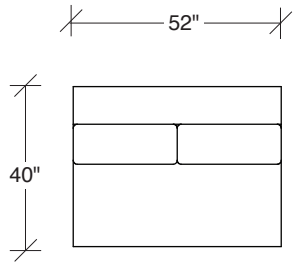

No. 1526-210 CURVED CORNER

W 87 D 40 H 27 in.

Seat depth 22 in.

Seat height 18 in.

No. 1526-426 RIGHT BUMPER CHAISE

W 64 D 40 H 27 in.

Seat depth 22 in.

Seat height 18 in.

1526-202
RAF LOVESEAT

1526-435
LEFT 2-SIDED BUMPER CHAISE

1526-436
RIGHT 2-SIDED BUMPER CHAISE

Playing Hooky
1526 - Series

Scale 1/4" = 1'0"
All upholstery sizes are approximate

1526-200
ARMLESS LOVESEAT

1526-303
SOFA

1526-225
LEFT CHAISE

1526-226
RIGHT CHAISE

1526-447
LAF ISLAND CHAISE

1526-446
RAF ISLAND CHAISE

1526-415
LEFT BUMPER CHAISE

1526-414
RIGHT BUMPER CHAISE

Playing Hooky
1526 - Series

Scale 1/4" = 1'0"
All upholstery sizes are approximate

**Playing Hooky
1526 - Series**

Scale 1/4" = 1'0"
All upholstery sizes are approximate