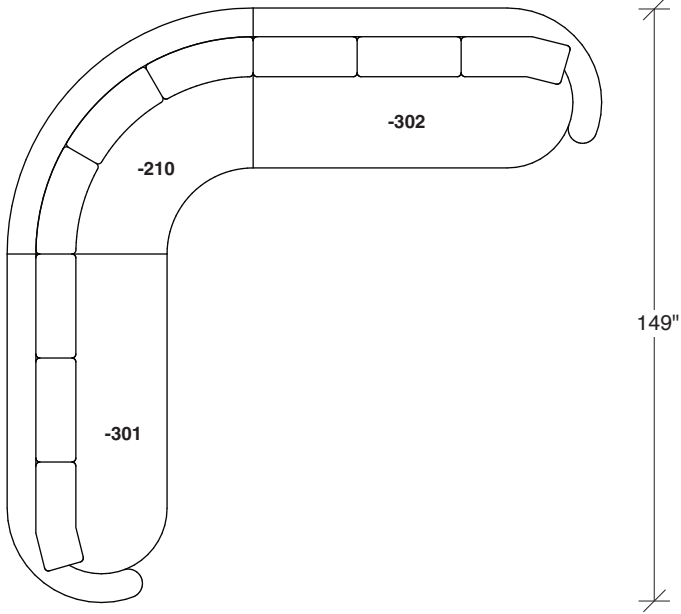

No. 1526-210 CURVED CORNER

W 87 D 40 H 27 in.

Seat depth 22 in.

Seat height 18 in.

No. 1526-426 RIGHT BUMPER CHAISE

W 64 D 40 H 27 in.

Seat depth 22 in.

Seat height 18 in.

1526-202
RAF LOVESEAT

1526-435
LEFT 2-SIDED BUMPER CHAISE

1526-436
RIGHT 2-SIDED BUMPER CHAISE

Playing Hooky
1526 - Series

Scale 1/4" = 1'0"
All upholstery sizes are approximate

1526-200
ARMLESS LOVESEAT

1526-303
SOFA

1526-225
LEFT CHAISE

1526-226
RIGHT CHAISE

1526-447
LAF ISLAND CHAISE

1526-446
RAF ISLAND CHAISE

1526-415
LEFT BUMPER CHAISE

1526-414
RIGHT BUMPER CHAISE

Playing Hooky
1526 - Series

Scale 1/4" = 1'0"
All upholstery sizes are approximate

**Playing Hooky
1526 - Series**

Scale 1/4" = 1'0"
All upholstery sizes are approximate