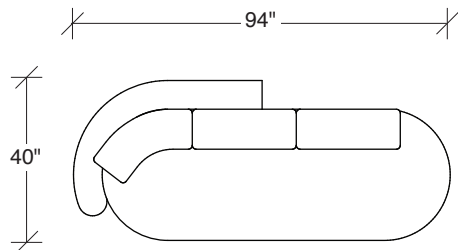

### No. 1526-404 RIGHT CHAISE

W 55 D 59 H 27 in.

Seat depth 32 in.

Seat height 18 in.

Base available in any TC wood finish on maple. Must specify. Throw pillows optional. Must specify. Height to top of back cushion is 36 inches approximately.

**1526-202**  
RAF LOVESEAT

**1526-435**  
LEFT 2-SIDED BUMPER CHAISE

**1526-436**  
RIGHT 2-SIDED BUMPER CHAISE

**Playing Hooky**  
**1526 - Series**

Scale 1/4" = 1'0"  
All upholstery sizes are approximate

**1526-200**  
ARMLESS LOVESEAT

**1526-303**  
SOFA

**1526-225**  
LEFT CHAISE

**1526-226**  
RIGHT CHAISE

**1526-447**  
LAF ISLAND CHAISE

**1526-446**  
RAF ISLAND CHAISE

**1526-415**  
LEFT BUMPER CHAISE

**1526-414**  
RIGHT BUMPER CHAISE

**Playing Hooky**  
**1526 - Series**

Scale 1/4" = 1'0"  
All upholstery sizes are approximate

**Playing Hooky  
1526 - Series**

Scale 1/4" = 1'0"  
All upholstery sizes are approximate