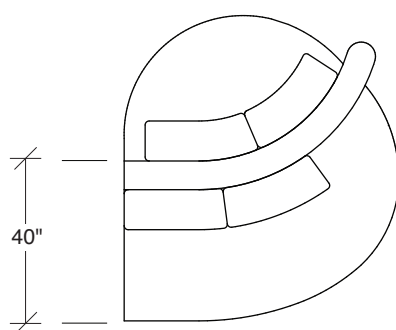

### No. 1526-301 LAF SOFA

W 87 D 40 H 27 in.

Seat depth 22 in.

Seat height 18 in.

Arm height 27 in.

Arm width 8 in.

### No. 1526-404 RIGHT CHAISE

W 55 D 59 H 27 in.

Seat depth 32 in.

Seat height 18 in.

Base available in any TC wood finish on maple. Must specify. Throw pillows optional. Must specify. Height to top of back cushion is 36 inches approximately.

**1526-210**  
CURVED CORNER

**1526-405**  
LEFT CHAISE

**1526-404**  
RIGHT CHAISE

**1526-301**  
LAF SOFA

**1526-302**  
RAF SOFA

**1526-201**  
LAF LOVESEAT

**1526-427**  
LEFT BUMPER CHAISE

**1526-426**  
RIGHT BUMPER CHAISE

**1526-202**  
RAF LOVESEAT

**1526-435**  
LEFT 2-SIDED BUMPER CHAISE

**1526-436**  
RIGHT 2-SIDED BUMPER CHAISE

**Playing Hooky**  
**1526 - Series**

Scale 1/4" = 1'0"  
All upholstery sizes are approximate