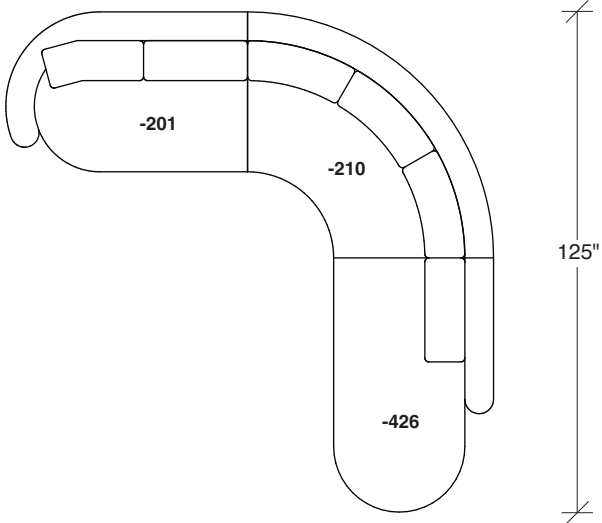

### No. 1526-404 RIGHT CHAISE

W 55 D 59 H 27 in.

Seat depth 32 in.

Seat height 18 in.

Base available in any TC wood finish on maple. Must specify. Throw pillows optional. Must specify. Height to top of back cushion is 36 inches approximately.

**1526-202**  
RAF LOVESEAT

**1526-435**  
LEFT 2-SIDED BUMPER CHAISE

**1526-436**  
RIGHT 2-SIDED BUMPER CHAISE

**Playing Hooky**  
**1526 - Series**

Scale 1/4" = 1'0"  
All upholstery sizes are approximate

**1526-200**  
ARMLESS LOVESEAT

**1526-303**  
SOFA

**1526-225**  
LEFT CHAISE

**1526-226**  
RIGHT CHAISE

**1526-447**  
LAF ISLAND CHAISE

**1526-446**  
RAF ISLAND CHAISE

**1526-415**  
LEFT BUMPER CHAISE

**1526-414**  
RIGHT BUMPER CHAISE

**Playing Hooky**  
**1526 - Series**

Scale 1/4" = 1'0"  
All upholstery sizes are approximate

**Playing Hooky  
1526 - Series**

Scale 1/4" = 1'0"  
All upholstery sizes are approximate