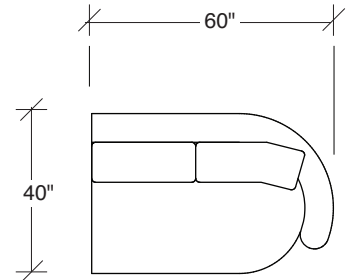

### No. 1526-301 LAF SOFA

W 87 D 40 H 27 in.

Seat depth 22 in.

Seat height 18 in.

Arm height 27 in.

Arm width 8 in.

### No. 1526-404 RIGHT CHAISE

W 55 D 59 H 27 in.

Seat depth 32 in.

Seat height 18 in.

Base available in any TC wood finish on maple. Must specify. Throw pillows optional. Must specify. Height to top of back cushion is 36 inches approximately.

**1526-202**  
RAF LOVESEAT

**1526-435**  
LEFT 2-SIDED BUMPER CHAISE

**1526-436**  
RIGHT 2-SIDED BUMPER CHAISE

**Playing Hooky**  
**1526 - Series**

Scale 1/4" = 1'0"  
All upholstery sizes are approximate

**1526-414**  
RIGHT BUMPER CHAISE

**Playing Hooky**  
**1526 - Series**

Scale 1/4" = 1'0"  
All upholstery sizes are approximate

**Playing Hooky  
1526 - Series**

Scale 1/4" = 1'0"  
All upholstery sizes are approximate