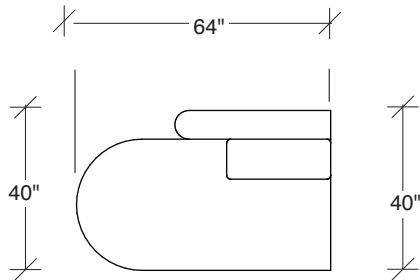

### No. 1526-301 LAF SOFA

W 87 D 40 H 27 in.

Seat depth 22 in.

Seat height 18 in.

Arm height 27 in.

Arm width 8 in.

### No. 1526-404 RIGHT CHAISE

W 55 D 59 H 27 in.

Seat depth 32 in.

Seat height 18 in.

Base available in any TC wood finish on maple. Must specify. Throw pillows optional. Must specify. Height to top of back cushion is 36 inches approximately.

**1526-210**  
CURVED CORNER

**1526-405**  
LEFT CHAISE

**1526-404**  
RIGHT CHAISE

**1526-301**  
LAF SOFA

**1526-302**  
RAF SOFA

**1526-201**  
LAF LOVESEAT

**1526-427**  
LEFT BUMPER CHAISE

**1526-426**  
RIGHT BUMPER CHAISE

**1526-202**  
RAF LOVESEAT

**1526-435**  
LEFT 2-SIDED BUMPER CHAISE

**1526-436**  
RIGHT 2-SIDED BUMPER CHAISE

**Playing Hooky**  
**1526 - Series**

Scale 1/4" = 1'0"  
All upholstery sizes are approximate