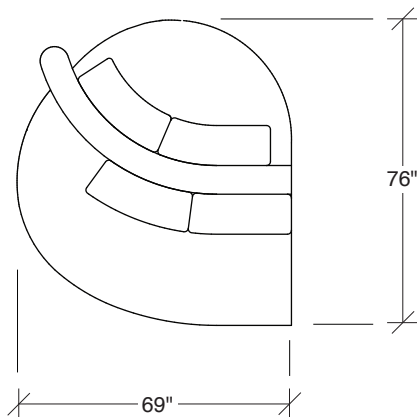

### No. 1526-301 LAF SOFA

W 87 D 40 H 27 in.

Seat depth 22 in.

Seat height 18 in.

Arm height 27 in.

Arm width 8 in.

### No. 1526-404 RIGHT CHAISE

W 55 D 59 H 27 in.

Seat depth 32 in.

Seat height 18 in.

Base available in any TC wood finish on maple. Must specify. Throw pillows optional. Must specify. Height to top of back cushion is 36 inches approximately.

**1526-210**  
CURVED CORNER

**1526-405**  
LEFT CHAISE

**1526-404**  
RIGHT CHAISE

**1526-301**  
LAF SOFA

**1526-302**  
RAF SOFA

**1526-201**  
LAF LOVESEAT

**1526-427**  
LEFT BUMPER CHAISE

**1526-426**  
RIGHT BUMPER CHAISE

**1526-202**  
RAF LOVESEAT

**1526-435**  
LEFT 2-SIDED BUMPER CHAISE

**1526-436**  
RIGHT 2-SIDED BUMPER CHAISE

**Playing Hooky**  
**1526 - Series**

Scale 1/4" = 1'0"  
All upholstery sizes are approximate