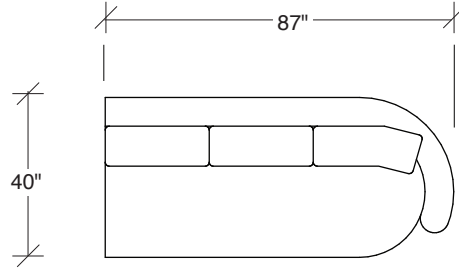

### No. 1526-301 LAF SOFA

W 87 D 40 H 27 in.

Seat depth 22 in.

Seat height 18 in.

Arm height 27 in.

Arm width 8 in.

### No. 1526-404 RIGHT CHAISE

W 55 D 59 H 27 in.

Seat depth 32 in.

Seat height 18 in.

Base available in any TC wood finish on maple. Must specify. Throw pillows optional. Must specify. Height to top of back cushion is 36 inches approximately.

**1526-210**  
CURVED CORNER

**1526-405**  
LEFT CHAISE

**1526-404**  
RIGHT CHAISE

**1526-301**  
LAF SOFA

**1526-302**  
RAF SOFA

**1526-201**  
LAF LOVESEAT

**1526-427**  
LEFT BUMPER CHAISE

**1526-426**  
RIGHT BUMPER CHAISE

**1526-202**  
RAF LOVESEAT

**1526-435**  
LEFT 2-SIDED BUMPER CHAISE

**1526-436**  
RIGHT 2-SIDED BUMPER CHAISE

**Playing Hooky**  
**1526 - Series**

Scale 1/4" = 1'0"  
All upholstery sizes are approximate