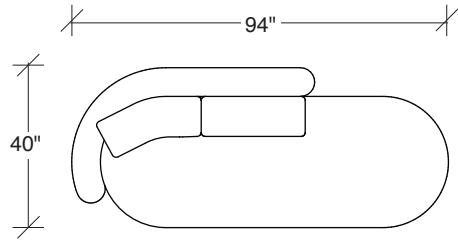

1526-225
LEFT CHAISE