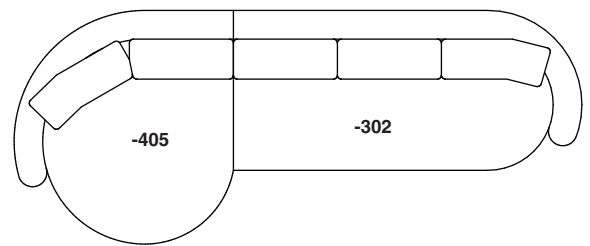

**1526-202**  
RAF LOVESEAT

**1526-435**  
LEFT 2-SIDED BUMPER CHAISE

**1526-436**  
RIGHT 2-SIDED BUMPER CHAISE

**Playing Hooky**  
**1526 - Series**

Scale 1/4" = 1'0"  
All upholstery sizes are approximate

**1526-200**  
ARMLESS LOVESEAT

**1526-303**  
SOFA

**1526-225**  
LEFT CHAISE

**1526-226**  
RIGHT CHAISE

**1526-447**  
LAF ISLAND CHAISE

**1526-446**  
RAF ISLAND CHAISE

**1526-415**  
LEFT BUMPER CHAISE

**1526-414**  
RIGHT BUMPER CHAISE

**Playing Hooky**  
**1526 - Series**

Scale 1/4" = 1'0"  
All upholstery sizes are approximate

**Playing Hooky  
1526 - Series**

Scale 1/4" = 1'0"  
All upholstery sizes are approximate