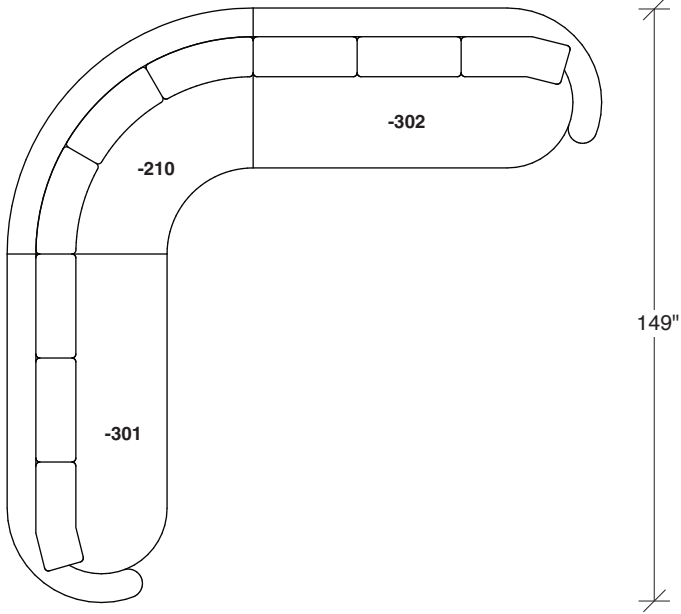

**1526-202**  
RAF LOVESEAT

**1526-435**  
LEFT 2-SIDED BUMPER CHAISE

**1526-436**  
RIGHT 2-SIDED BUMPER CHAISE

**Playing Hooky**  
**1526 - Series**

Scale 1/4" = 1'0"  
All upholstery sizes are approximate

**1526-200**  
ARMLESS LOVESEAT

**1526-303**  
SOFA

**1526-225**  
LEFT CHAISE

**1526-226**  
RIGHT CHAISE

**1526-447**  
LAF ISLAND CHAISE

**1526-446**  
RAF ISLAND CHAISE

**1526-415**  
LEFT BUMPER CHAISE

**1526-414**  
RIGHT BUMPER CHAISE

**Playing Hooky**  
**1526 - Series**

Scale 1/4" = 1'0"  
All upholstery sizes are approximate

**Playing Hooky  
1526 - Series**

Scale 1/4" = 1'0"  
All upholstery sizes are approximate