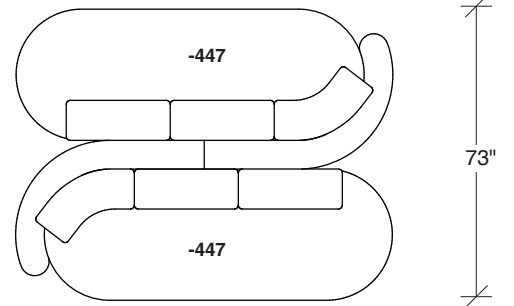

### No. 1526-404 RIGHT CHAISE

W 55 D 59 H 27 in.

Seat depth 32 in.

Seat height 18 in.

Base available in any TC wood finish on maple. Must specify. Throw pillows optional. Must specify. Height to top of back cushion is 36 inches approximately.

**1526-202**  
RAF LOVESEAT

**1526-435**  
LEFT 2-SIDED BUMPER CHAISE

**1526-436**  
RIGHT 2-SIDED BUMPER CHAISE

**Playing Hooky**  
**1526 - Series**

Scale 1/4" = 1'0"  
All upholstery sizes are approximate

**1526-200**  
ARMLESS LOVESEAT

**1526-303**  
SOFA

**1526-225**  
LEFT CHAISE

**1526-226**  
RIGHT CHAISE

**1526-447**  
LAF ISLAND CHAISE

**1526-446**  
RAF ISLAND CHAISE

**1526-415**  
LEFT BUMPER CHAISE

**1526-414**  
RIGHT BUMPER CHAISE

**Playing Hooky**  
**1526 - Series**

Scale 1/4" = 1'0"  
All upholstery sizes are approximate

**Playing Hooky  
1526 - Series**

Scale 1/4" = 1'0"  
All upholstery sizes are approximate