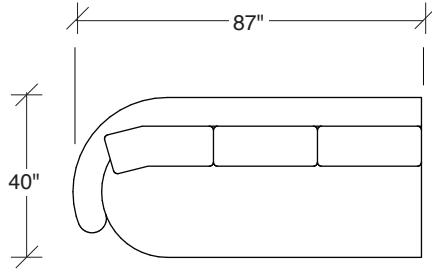

1526-301
LAF SOFA