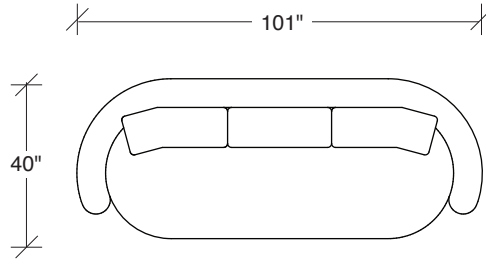

1526-303
SOFA