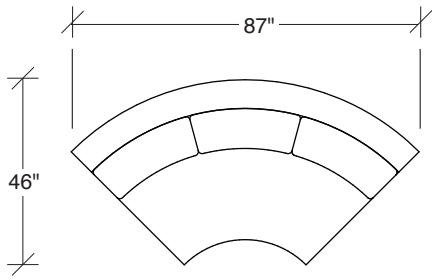

### No. 1526-301 LAF SOFA

W 87 D 40 H 27 in.

Seat depth 22 in.

Seat height 18 in.

Arm height 27 in.

Arm width 8 in.

### No. 1526-404 RIGHT CHAISE

W 55 D 59 H 27 in.

Seat depth 32 in.

Seat height 18 in.

Base available in any TC wood finish on maple. Must specify. Throw pillows optional. Must specify. Height to top of back cushion is 36 inches approximately.

**1526-202**  
RAF LOVESEAT

**1526-435**  
LEFT 2-SIDED BUMPER CHAISE

**1526-436**  
RIGHT 2-SIDED BUMPER CHAISE

**Playing Hooky**  
**1526 - Series**

Scale 1/4" = 1'0"  
All upholstery sizes are approximate

**1526-414**  
RIGHT BUMPER CHAISE

**Playing Hooky**  
**1526 - Series**

Scale 1/4" = 1'0"  
All upholstery sizes are approximate

**Playing Hooky  
1526 - Series**

Scale 1/4" = 1'0"  
All upholstery sizes are approximate