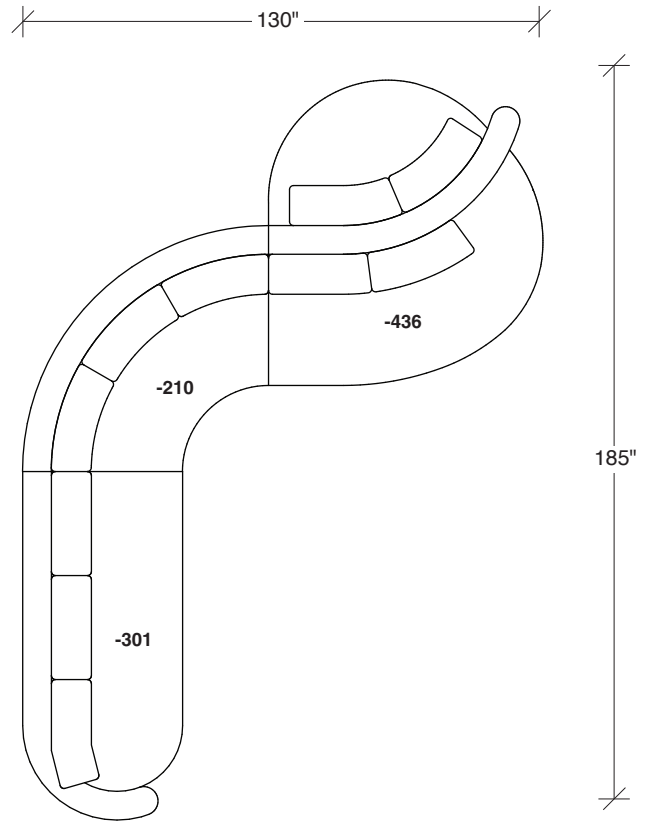

### No. 1526-404 RIGHT CHAISE

W 55 D 59 H 27 in.

Seat depth 32 in.

Seat height 18 in.

Base available in any TC wood finish on maple. Must specify. Throw pillows optional. Must specify. Height to top of back cushion is 36 inches approximately.

**1526-202**  
RAF LOVESEAT

**1526-435**  
LEFT 2-SIDED BUMPER CHAISE

**1526-436**  
RIGHT 2-SIDED BUMPER CHAISE

**Playing Hooky**  
**1526 - Series**

Scale 1/4" = 1'0"  
All upholstery sizes are approximate

**1526-200**  
ARMLESS LOVESEAT

**1526-303**  
SOFA

**1526-225**  
LEFT CHAISE

**1526-226**  
RIGHT CHAISE

**1526-447**  
LAF ISLAND CHAISE

**1526-446**  
RAF ISLAND CHAISE

**1526-415**  
LEFT BUMPER CHAISE

**1526-414**  
RIGHT BUMPER CHAISE

**Playing Hooky**  
**1526 - Series**

Scale 1/4" = 1'0"  
All upholstery sizes are approximate

**Playing Hooky  
1526 - Series**

Scale 1/4" = 1'0"  
All upholstery sizes are approximate