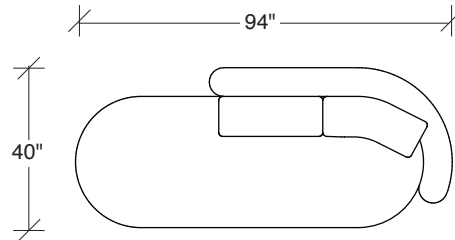

1526-226
RIGHT CHAISE