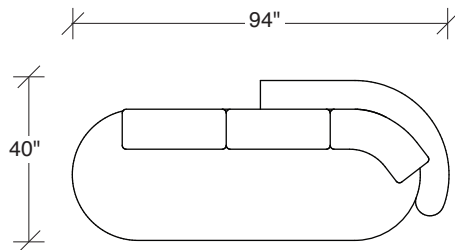

### No. 1526-404 RIGHT CHAISE

W 55 D 59 H 27 in.

Seat depth 32 in.

Seat height 18 in.

Base available in any TC wood finish on maple. Must specify. Throw pillows optional. Must specify. Height to top of back cushion is 36 inches approximately.

**1526-202**  
RAF LOVESEAT

**1526-435**  
LEFT 2-SIDED BUMPER CHAISE

**1526-436**  
RIGHT 2-SIDED BUMPER CHAISE

**Playing Hooky**  
**1526 - Series**

Scale 1/4" = 1'0"  
All upholstery sizes are approximate

**1526-200**  
ARMLESS LOVESEAT

**1526-303**  
SOFA

**1526-225**  
LEFT CHAISE

**1526-226**  
RIGHT CHAISE

**1526-447**  
LAF ISLAND CHAISE

**1526-446**  
RAF ISLAND CHAISE

**1526-415**  
LEFT BUMPER CHAISE

**1526-414**  
RIGHT BUMPER CHAISE

**Playing Hooky**  
**1526 - Series**

Scale 1/4" = 1'0"  
All upholstery sizes are approximate

**Playing Hooky  
1526 - Series**

Scale 1/4" = 1'0"  
All upholstery sizes are approximate