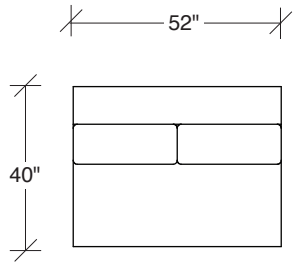

### No. 1526-404 RIGHT CHAISE

W 55 D 59 H 27 in.

Seat depth 32 in.

Seat height 18 in.

Base available in any TC wood finish on maple. Must specify. Throw pillows optional. Must specify. Height to top of back cushion is 36 inches approximately.

**1526-210**  
CURVED CORNER

**1526-405**  
LEFT CHAISE

**1526-404**  
RIGHT CHAISE

**1526-301**  
LAF SOFA

**1526-302**  
RAF SOFA

**1526-201**  
LAF LOVESEAT

**1526-427**  
LEFT BUMPER CHAISE

**1526-426**  
RIGHT BUMPER CHAISE

**1526-202**  
RAF LOVESEAT

**1526-435**  
LEFT 2-SIDED BUMPER CHAISE

**1526-436**  
RIGHT 2-SIDED BUMPER CHAISE

**Playing Hooky**  
**1526 - Series**

Scale 1/4" = 1'0"  
All upholstery sizes are approximate

**1526-414**  
RIGHT BUMPER CHAISE

**Playing Hooky**  
**1526 - Series**

Scale 1/4" = 1'0"  
All upholstery sizes are approximate

**Playing Hooky  
1526 - Series**

Scale 1/4" = 1'0"  
All upholstery sizes are approximate