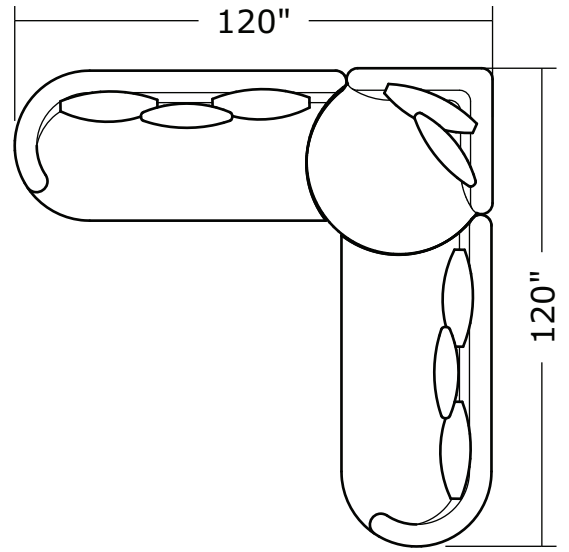

Ooola

No. 1547-113 SWIVEL LOUNGE CHAIR

W 48 D 48 H 30 in.
Seat depth 26 in.
Seat height 18 in.
Arm height 30 in.
Arm width 7 in.

No. 1547-200 ARMLESS LOVESEAT

W 76 D 38 H 30 in.
Seat depth 20 in.
Seat height 18 in.

No. 1547-104 CORNER CHAIR

W 48 D 48 H 30 in.
Seat depth 20 in.
Seat height 18 in.

No. 1547-202 RAF LOVESEAT

W 86 D 38 H 30 in.
Seat depth 20 in.
Seat height 18 in.
Arm height 30 in.
Arm width 7 in.

Base is Maple veneer. Available in any TC finish on Maple. Urban on Maple finish shown. Throw pillows optional. Must specify.

1547-302
RAF Curved Sofa

1547-405
Left Nesting Chair

1547-404
Right Nesting Chair

Ooola
1547- Series

Scale 1/4" = 1'0"
All upholstery sizes are approximate

Ooola
1547- Series

Scale 1/4" = 1'0"
All upholstery sizes are approximate

Ooola
1547- Series

Scale 1/4" = 1'0"
All upholstery sizes are approximate