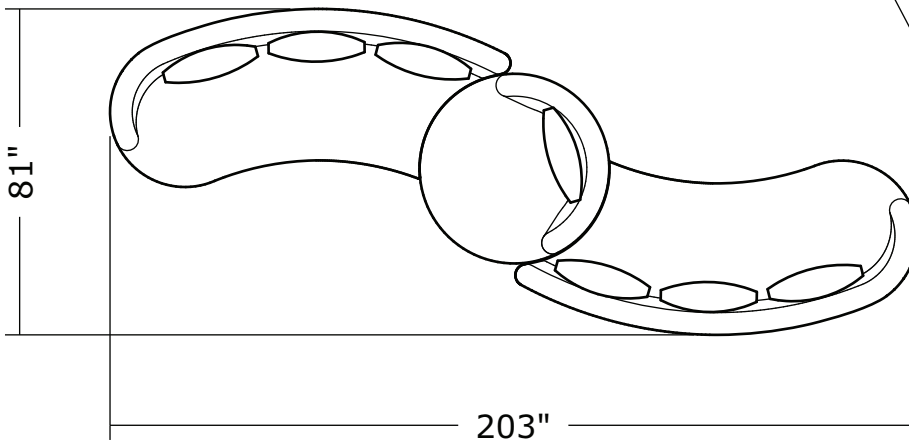

No. 1547-104 CORNER CHAIR

W 48 D 48 H 30 in.
Seat depth 20 in.
Seat height 18 in.

No. 1547-202 RAF LOVESEAT

W 86 D 38 H 30 in.
Seat depth 20 in.
Seat height 18 in.
Arm height 30 in.
Arm width 7 in.

Base is Maple veneer. Available in any TC finish on Maple. Urban on Maple finish shown. Throw pillows optional. Must specify.

1547-302
RAF Curved Sofa

1547-405
Left Nesting Chair

1547-404
Right Nesting Chair

Ooola
1547- Series

Scale 1/4" = 1'0"
All upholstery sizes are approximate

Ooola
1547- Series

Scale 1/4" = 1'0"
All upholstery sizes are approximate

Ooola
1547- Series

Scale 1/4" = 1'0"
All upholstery sizes are approximate