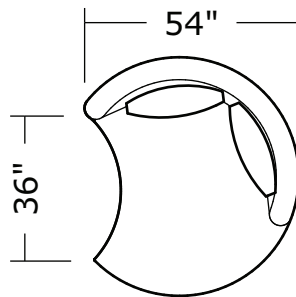

No. 1547-104 CORNER CHAIR

W 48 D 48 H 30 in.
Seat depth 20 in.
Seat height 18 in.

No. 1547-202 RAF LOVESEAT

W 86 D 38 H 30 in.
Seat depth 20 in.
Seat height 18 in.
Arm height 30 in.
Arm width 7 in.

Base is Maple veneer. Available in any TC finish on Maple. Urban on Maple finish shown. Throw pillows optional. Must specify.

1547-000
Swivel Ottoman
(Tight Seat)

1547-200
Armless Loveseat

1547-300
Armless Curved Sofa

1547-113
Swivel Lounge Chair

1547-201
LAF Loveseat

1547-301
LAF Curved Sofa

1547-104
Corner Chair

1547-202
RAF Loveseat

1547-302
RAF Curved Sofa

1547-405
Left Nesting Chair

1547-404
Right Nesting Chair

Ooola
1547- Series

Scale 1/4" = 1'0"
All upholstery sizes are approximate

Ooola
1547- Series

Scale 1/4" = 1'0"
All upholstery sizes are approximate

Ooola
1547- Series

Scale 1/4" = 1'0"
All upholstery sizes are approximate