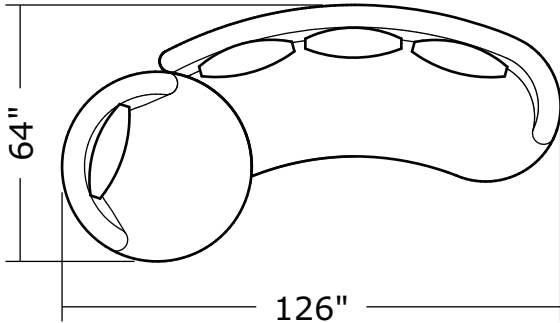

Ooola

No. 1547-113 SWIVEL LOUNGE CHAIR

W 48 D 48 H 30 in.
Seat depth 26 in.
Seat height 18 in.
Arm height 30 in.
Arm width 7 in.

No. 1547-200 ARMLESS LOVESEAT

W 76 D 38 H 30 in.
Seat depth 20 in.
Seat height 18 in.

No. 1547-104 CORNER CHAIR

W 48 D 48 H 30 in.
Seat depth 20 in.
Seat height 18 in.

No. 1547-202 RAF LOVESEAT

W 86 D 38 H 30 in.
Seat depth 20 in.
Seat height 18 in.
Arm height 30 in.
Arm width 7 in.

Base is Maple veneer. Available in any TC finish on Maple. Urban on Maple finish shown. Throw pillows optional. Must specify.

1547-302
RAF Curved Sofa

1547-405
Left Nesting Chair

1547-404
Right Nesting Chair

Ooola
1547- Series

Scale 1/4" = 1'0"
All upholstery sizes are approximate

Ooola
1547- Series

Scale 1/4" = 1'0"
All upholstery sizes are approximate

Ooola
1547- Series

Scale 1/4" = 1'0"
All upholstery sizes are approximate