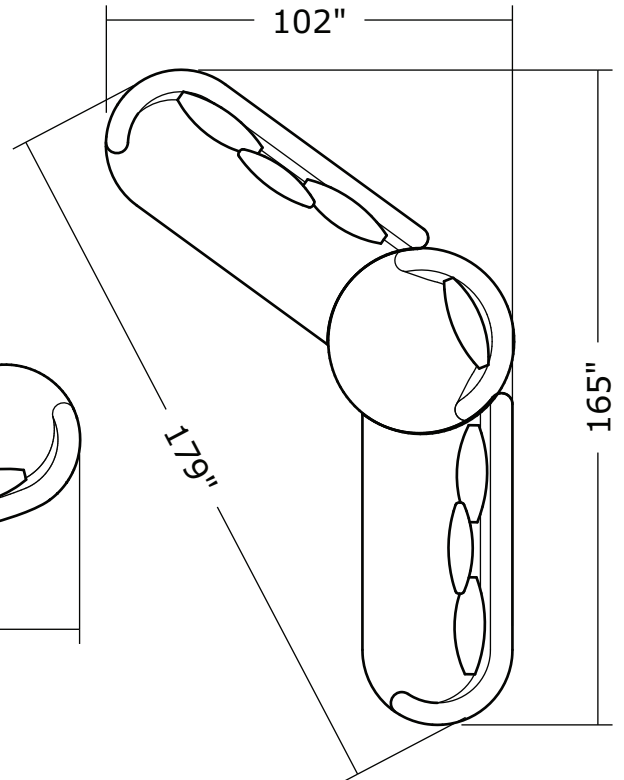

Ooola

No. 1547-113 SWIVEL LOUNGE CHAIR

W 48 D 48 H 30 in.
Seat depth 26 in.
Seat height 18 in.
Arm height 30 in.
Arm width 7 in.

No. 1547-200 ARMLESS LOVESEAT

W 76 D 38 H 30 in.
Seat depth 20 in.
Seat height 18 in.

No. 1547-104 CORNER CHAIR

W 48 D 48 H 30 in.
Seat depth 20 in.
Seat height 18 in.

No. 1547-202 RAF LOVESEAT

W 86 D 38 H 30 in.
Seat depth 20 in.
Seat height 18 in.
Arm height 30 in.
Arm width 7 in.

Base is Maple veneer. Available in any TC finish on Maple. Urban on Maple finish shown. Throw pillows optional. Must specify.

1547-302
RAF Curved Sofa

1547-405
Left Nesting Chair

1547-404
Right Nesting Chair

Ooola
1547- Series

Scale 1/4" = 1'0"
All upholstery sizes are approximate

Ooola
1547- Series

Scale 1/4" = 1'0"
All upholstery sizes are approximate

Ooola
1547- Series

Scale 1/4" = 1'0"
All upholstery sizes are approximate