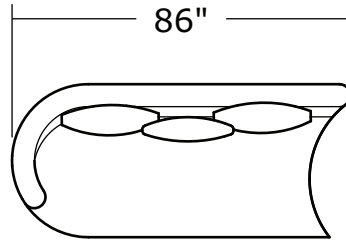

No. 1547-104 CORNER CHAIR

W 48 D 48 H 30 in.
Seat depth 20 in.
Seat height 18 in.

No. 1547-202 RAF LOVESEAT

W 86 D 38 H 30 in.
Seat depth 20 in.
Seat height 18 in.
Arm height 30 in.
Arm width 7 in.

Base is Maple veneer. Available in any TC finish on Maple. Urban on Maple finish shown. Throw pillows optional. Must specify.

1547-000
Swivel Ottoman
(Tight Seat)

1547-200
Armless Loveseat

1547-300
Armless Curved Sofa

1547-113
Swivel Lounge Chair

1547-201
LAF Loveseat

1547-301
LAF Curved Sofa

1547-104
Corner Chair

1547-202
RAF Loveseat

1547-302
RAF Curved Sofa

1547-405
Left Nesting Chair

1547-404
Right Nesting Chair

Ooola
1547- Series

Scale 1/4" = 1'0"
All upholstery sizes are approximate

Ooola
1547- Series

Scale 1/4" = 1'0"
All upholstery sizes are approximate

Ooola
1547- Series

Scale 1/4" = 1'0"
All upholstery sizes are approximate