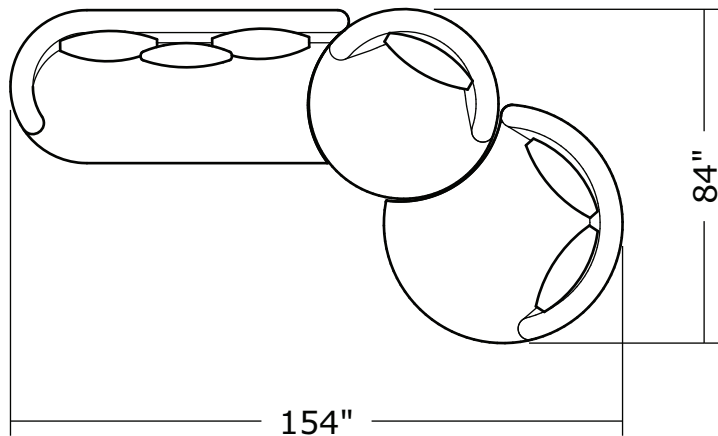

Ooola

No. 1547-113 SWIVEL LOUNGE CHAIR

W 48 D 48 H 30 in.
Seat depth 26 in.
Seat height 18 in.
Arm height 30 in.
Arm width 7 in.

No. 1547-200 ARMLESS LOVESEAT

W 76 D 38 H 30 in.
Seat depth 20 in.
Seat height 18 in.

No. 1547-104 CORNER CHAIR

W 48 D 48 H 30 in.
Seat depth 20 in.
Seat height 18 in.

No. 1547-202 RAF LOVESEAT

W 86 D 38 H 30 in.
Seat depth 20 in.
Seat height 18 in.
Arm height 30 in.
Arm width 7 in.

Base is Maple veneer. Available in any TC finish on Maple. Urban on Maple finish shown. Throw pillows optional. Must specify.

1547-302
RAF Curved Sofa

1547-405
Left Nesting Chair

1547-404
Right Nesting Chair

Ooola
1547- Series

Scale 1/4" = 1'0"
All upholstery sizes are approximate

Ooola
1547- Series

Scale 1/4" = 1'0"
All upholstery sizes are approximate

Ooola
1547- Series

Scale 1/4" = 1'0"
All upholstery sizes are approximate