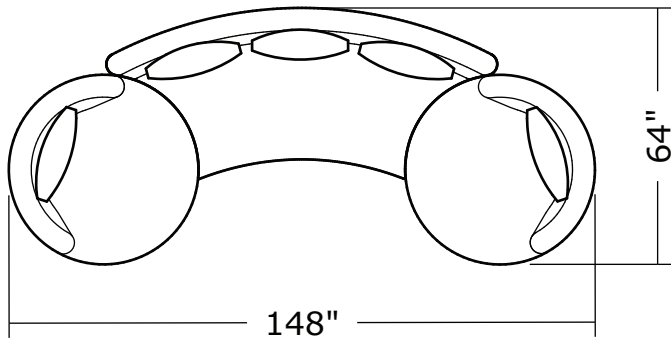

Ooola

No. 1547-113 SWIVEL LOUNGE CHAIR

W 48 D 48 H 30 in.
Seat depth 26 in.
Seat height 18 in.
Arm height 30 in.
Arm width 7 in.

No. 1547-200 ARMLESS LOVESEAT

W 76 D 38 H 30 in.
Seat depth 20 in.
Seat height 18 in.

No. 1547-104 CORNER CHAIR

W 48 D 48 H 30 in.
Seat depth 20 in.
Seat height 18 in.

No. 1547-202 RAF LOVESEAT

W 86 D 38 H 30 in.
Seat depth 20 in.
Seat height 18 in.
Arm height 30 in.
Arm width 7 in.

Base is Maple veneer. Available in any TC finish on Maple. Urban on Maple finish shown. Throw pillows optional. Must specify.

1547-302
RAF Curved Sofa

1547-405
Left Nesting Chair

1547-404
Right Nesting Chair

Ooola
1547- Series

Scale 1/4" = 1'0"
All upholstery sizes are approximate

Ooola
1547- Series

Scale 1/4" = 1'0"
All upholstery sizes are approximate

Ooola
1547- Series

Scale 1/4" = 1'0"
All upholstery sizes are approximate