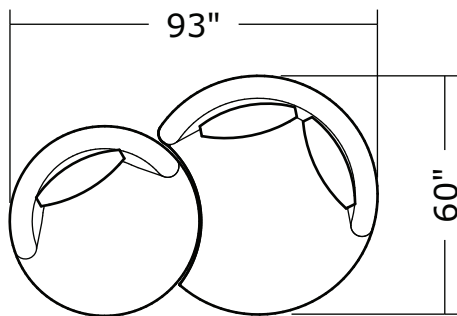

Ooola

No. 1547-113 SWIVEL LOUNGE CHAIR

W 48 D 48 H 30 in.
Seat depth 26 in.
Seat height 18 in.
Arm height 30 in.
Arm width 7 in.

No. 1547-200 ARMLESS LOVESEAT

W 76 D 38 H 30 in.
Seat depth 20 in.
Seat height 18 in.

No. 1547-104 CORNER CHAIR

W 48 D 48 H 30 in.
Seat depth 20 in.
Seat height 18 in.

No. 1547-202 RAF LOVESEAT

W 86 D 38 H 30 in.
Seat depth 20 in.
Seat height 18 in.
Arm height 30 in.
Arm width 7 in.

Base is Maple veneer. Available in any TC finish on Maple. Urban on Maple finish shown. Throw pillows optional. Must specify.

1547-302
RAF Curved Sofa

1547-405
Left Nesting Chair

1547-404
Right Nesting Chair

Ooola
1547- Series

Scale 1/4" = 1'0"
All upholstery sizes are approximate

Ooola
1547- Series

Scale 1/4" = 1'0"
All upholstery sizes are approximate

Ooola
1547- Series

Scale 1/4" = 1'0"
All upholstery sizes are approximate