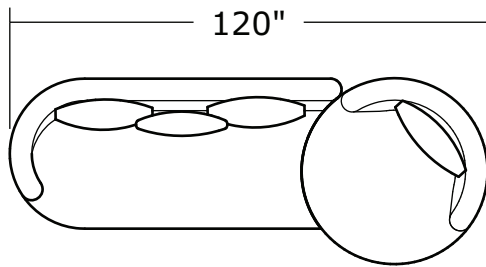

Ooola

No. 1547-113 SWIVEL LOUNGE CHAIR

W 48 D 48 H 30 in.
Seat depth 26 in.
Seat height 18 in.
Arm height 30 in.
Arm width 7 in.

No. 1547-200 ARMLESS LOVESEAT

W 76 D 38 H 30 in.
Seat depth 20 in.
Seat height 18 in.

No. 1547-104 CORNER CHAIR

W 48 D 48 H 30 in.
Seat depth 20 in.
Seat height 18 in.

No. 1547-202 RAF LOVESEAT

W 86 D 38 H 30 in.
Seat depth 20 in.
Seat height 18 in.
Arm height 30 in.
Arm width 7 in.

Base is Maple veneer. Available in any TC finish on Maple. Urban on Maple finish shown. Throw pillows optional. Must specify.

1547-302
RAF Curved Sofa

1547-405
Left Nesting Chair

1547-404
Right Nesting Chair

Ooola
1547- Series

Scale 1/4" = 1'0"
All upholstery sizes are approximate

Ooola
1547- Series

Scale 1/4" = 1'0"
All upholstery sizes are approximate

Ooola
1547- Series

Scale 1/4" = 1'0"
All upholstery sizes are approximate