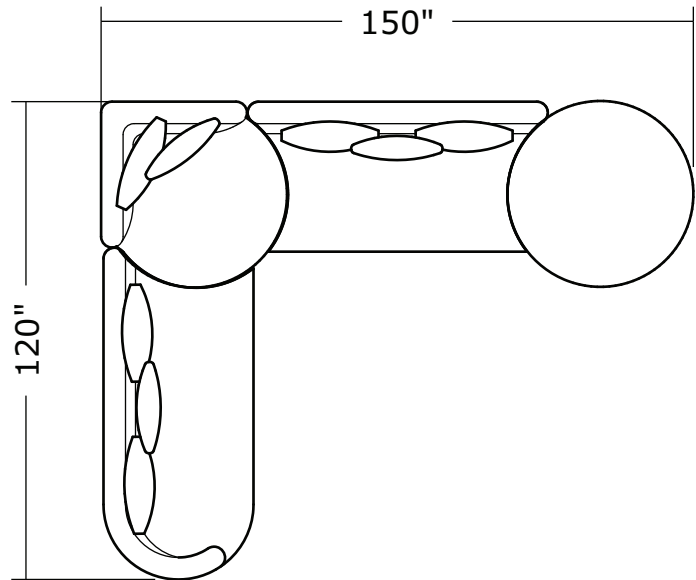

Ooola

No. 1547-113 SWIVEL LOUNGE CHAIR

W 48 D 48 H 30 in.
Seat depth 26 in.
Seat height 18 in.
Arm height 30 in.
Arm width 7 in.

No. 1547-200 ARMLESS LOVESEAT

W 76 D 38 H 30 in.
Seat depth 20 in.
Seat height 18 in.

No. 1547-104 CORNER CHAIR

W 48 D 48 H 30 in.
Seat depth 20 in.
Seat height 18 in.

No. 1547-202 RAF LOVESEAT

W 86 D 38 H 30 in.
Seat depth 20 in.
Seat height 18 in.
Arm height 30 in.
Arm width 7 in.

Base is Maple veneer. Available in any TC finish on Maple. Urban on Maple finish shown. Throw pillows optional. Must specify.

1547-302
RAF Curved Sofa

1547-405
Left Nesting Chair

1547-404
Right Nesting Chair

Ooola
1547- Series

Scale 1/4" = 1'0"
All upholstery sizes are approximate

Ooola
1547- Series

Scale 1/4" = 1'0"
All upholstery sizes are approximate

Ooola
1547- Series

Scale 1/4" = 1'0"
All upholstery sizes are approximate