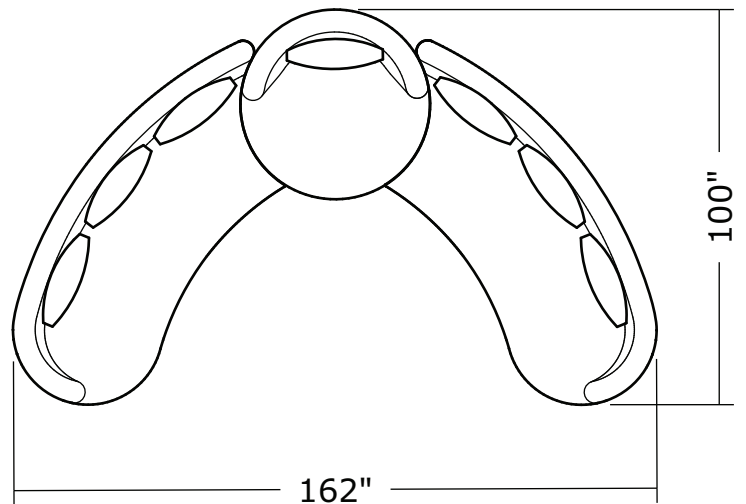

Ooola

No. 1547-113 SWIVEL LOUNGE CHAIR

W 48 D 48 H 30 in.
Seat depth 26 in.
Seat height 18 in.
Arm height 30 in.
Arm width 7 in.

No. 1547-200 ARMLESS LOVESEAT

W 76 D 38 H 30 in.
Seat depth 20 in.
Seat height 18 in.

No. 1547-104 CORNER CHAIR

W 48 D 48 H 30 in.
Seat depth 20 in.
Seat height 18 in.

No. 1547-202 RAF LOVESEAT

W 86 D 38 H 30 in.
Seat depth 20 in.
Seat height 18 in.
Arm height 30 in.
Arm width 7 in.

Base is Maple veneer. Available in any TC finish on Maple. Urban on Maple finish shown. Throw pillows optional. Must specify.

1547-302
RAF Curved Sofa

1547-405
Left Nesting Chair

1547-404
Right Nesting Chair

Ooola
1547- Series

Scale 1/4" = 1'0"
All upholstery sizes are approximate

Ooola
1547- Series

Scale 1/4" = 1'0"
All upholstery sizes are approximate

Ooola
1547- Series

Scale 1/4" = 1'0"
All upholstery sizes are approximate