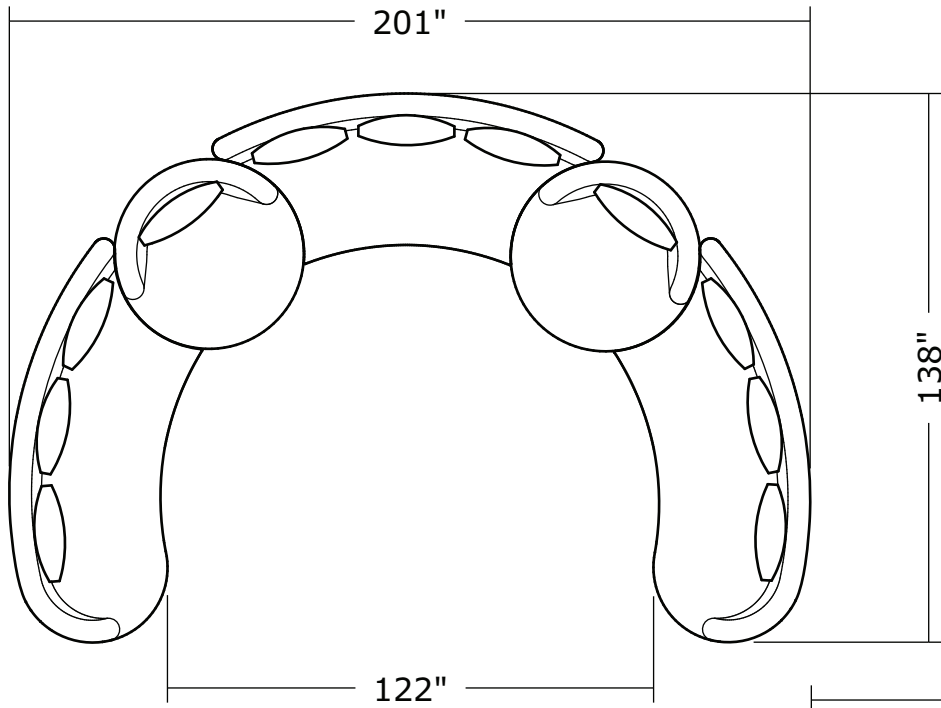

No. 1547-104 CORNER CHAIR

W 48 D 48 H 30 in.
Seat depth 20 in.
Seat height 18 in.

No. 1547-202 RAF LOVESEAT

W 86 D 38 H 30 in.
Seat depth 20 in.
Seat height 18 in.
Arm height 30 in.
Arm width 7 in.

Base is Maple veneer. Available in any TC finish on Maple. Urban on Maple finish shown. Throw pillows optional. Must specify.

1547-302
RAF Curved Sofa

1547-405
Left Nesting Chair

1547-404
Right Nesting Chair

Ooola
1547- Series

Scale 1/4" = 1'0"
All upholstery sizes are approximate

Ooola
1547- Series

Scale 1/4" = 1'0"
All upholstery sizes are approximate

Ooola
1547- Series

Scale 1/4" = 1'0"
All upholstery sizes are approximate