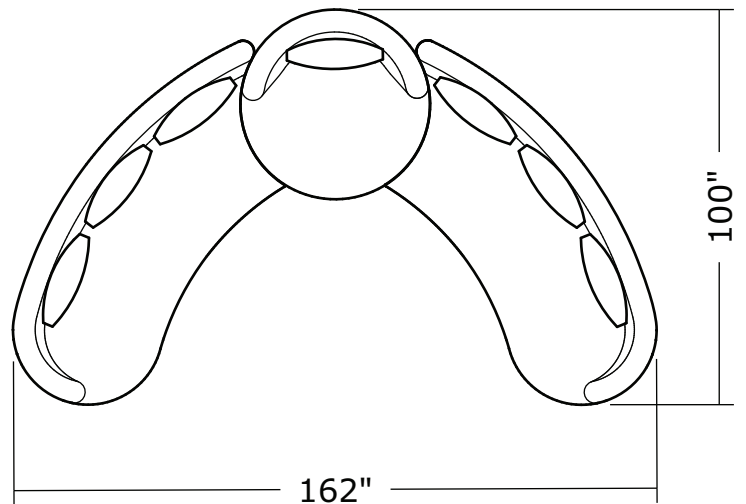

Ooola

No. 1547-201 LAF LOVESEAT

W 86 D 38 H 30 in.
Seat depth 20 in.
Seat height 18 in.
Arm height 30 in.
Arm width 7 in.

No. 1547-202 RAF LOVESEAT

W 86 D 38 H 30 in.
Seat depth 20 in.
Seat height 18 in.
Arm height 30 in.
Arm width 7 in.

No. 1547-104 CORNER CHAIR

W 48 D 48 H 30 in.
Seat depth 20 in.
Seat height 18 in.

Base is Maple veneer. Available in any TC finish on Maple. Urban on Maple finish shown. Throw pillows optional. Must specify.

1547-302
RAF Curved Sofa

1547-405
Left Nesting Chair

1547-404
Right Nesting Chair

Ooola
1547- Series

Scale 1/4" = 1'0"
All upholstery sizes are approximate

Ooola
1547- Series

Scale 1/4" = 1'0"
All upholstery sizes are approximate

Ooola
1547- Series

Scale 1/4" = 1'0"
All upholstery sizes are approximate