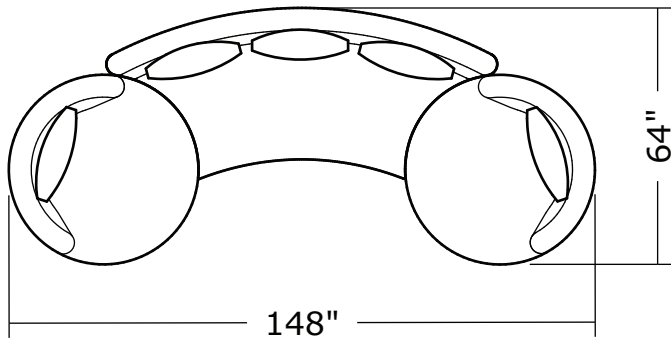

Ooola

No. 1547-201 LAF LOVESEAT

W 86 D 38 H 30 in.
Seat depth 20 in.
Seat height 18 in.
Arm height 30 in.
Arm width 7 in.

No. 1547-202 RAF LOVESEAT

W 86 D 38 H 30 in.
Seat depth 20 in.
Seat height 18 in.
Arm height 30 in.
Arm width 7 in.

No. 1547-104 CORNER CHAIR

W 48 D 48 H 30 in.
Seat depth 20 in.
Seat height 18 in.

Base is Maple veneer. Available in any TC finish on Maple. Urban on Maple finish shown. Throw pillows optional. Must specify.

1547-302
RAF Curved Sofa

1547-405
Left Nesting Chair

1547-404
Right Nesting Chair

Ooola
1547- Series

Scale 1/4" = 1'0"
All upholstery sizes are approximate

Ooola
1547- Series

Scale 1/4" = 1'0"
All upholstery sizes are approximate

Ooola
1547- Series

Scale 1/4" = 1'0"
All upholstery sizes are approximate