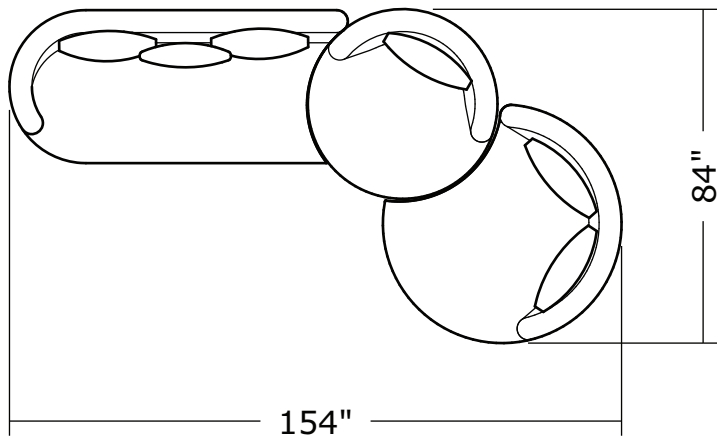

Ooola

No. 1547-201 LAF LOVESEAT

W 86 D 38 H 30 in.
Seat depth 20 in.
Seat height 18 in.
Arm height 30 in.
Arm width 7 in.

No. 1547-202 RAF LOVESEAT

W 86 D 38 H 30 in.
Seat depth 20 in.
Seat height 18 in.
Arm height 30 in.
Arm width 7 in.

No. 1547-104 CORNER CHAIR

W 48 D 48 H 30 in.
Seat depth 20 in.
Seat height 18 in.

Base is Maple veneer. Available in any TC finish on Maple. Urban on Maple finish shown. Throw pillows optional. Must specify.

1547-302
RAF Curved Sofa

1547-405
Left Nesting Chair

1547-404
Right Nesting Chair

Ooola
1547- Series

Scale 1/4" = 1'0"
All upholstery sizes are approximate

Ooola
1547- Series

Scale 1/4" = 1'0"
All upholstery sizes are approximate

Ooola
1547- Series

Scale 1/4" = 1'0"
All upholstery sizes are approximate