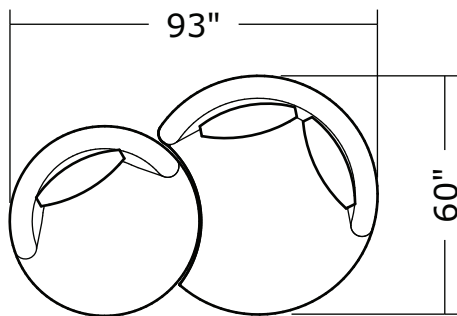

Ooola

No. 1547-201 LAF LOVESEAT

W 86 D 38 H 30 in.
Seat depth 20 in.
Seat height 18 in.
Arm height 30 in.
Arm width 7 in.

No. 1547-202 RAF LOVESEAT

W 86 D 38 H 30 in.
Seat depth 20 in.
Seat height 18 in.
Arm height 30 in.
Arm width 7 in.

No. 1547-104 CORNER CHAIR

W 48 D 48 H 30 in.
Seat depth 20 in.
Seat height 18 in.

Base is Maple veneer. Available in any TC finish on Maple. Urban on Maple finish shown. Throw pillows optional. Must specify.

1547-302
RAF Curved Sofa

1547-405
Left Nesting Chair

1547-404
Right Nesting Chair

Ooola
1547- Series

Scale 1/4" = 1'0"
All upholstery sizes are approximate

Ooola
1547- Series

Scale 1/4" = 1'0"
All upholstery sizes are approximate

Ooola
1547- Series

Scale 1/4" = 1'0"
All upholstery sizes are approximate