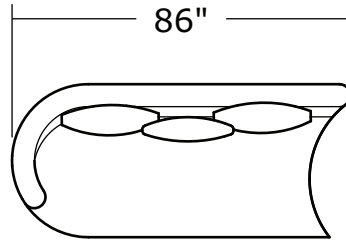

No. 1547-104 CORNER CHAIR

W 48 D 48 H 30 in.
Seat depth 20 in.
Seat height 18 in.

Base is Maple veneer. Available in any TC finish on Maple. Urban on Maple finish shown. Throw pillows optional. Must specify.

1547-000
Swivel Ottoman
(Tight Seat)

1547-200
Armless Loveseat

1547-300
Armless Curved Sofa

1547-113
Swivel Lounge Chair

1547-201
LAF Loveseat

1547-301
LAF Curved Sofa

1547-104
Corner Chair

1547-202
RAF Loveseat

1547-302
RAF Curved Sofa

1547-405
Left Nesting Chair

1547-404
Right Nesting Chair

Ooola
1547- Series

Scale 1/4" = 1'0"
All upholstery sizes are approximate

Ooola
1547- Series

Scale 1/4" = 1'0"
All upholstery sizes are approximate

Ooola
1547- Series

Scale 1/4" = 1'0"
All upholstery sizes are approximate