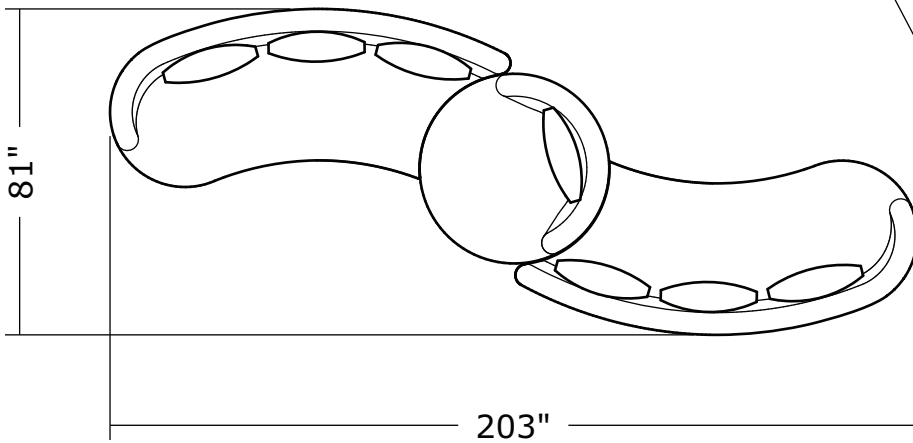

Ooola

No. 1547-201 LAF LOVESEAT

W 86 D 38 H 30 in.
Seat depth 20 in.
Seat height 18 in.
Arm height 30 in.
Arm width 7 in.

No. 1547-202 RAF LOVESEAT

W 86 D 38 H 30 in.
Seat depth 20 in.
Seat height 18 in.
Arm height 30 in.
Arm width 7 in.

No. 1547-104 CORNER CHAIR

W 48 D 48 H 30 in.
Seat depth 20 in.
Seat height 18 in.

Base is Maple veneer. Available in any TC finish on Maple. Urban on Maple finish shown. Throw pillows optional. Must specify.

1547-302
RAF Curved Sofa

1547-405
Left Nesting Chair

1547-404
Right Nesting Chair

Ooola
1547- Series

Scale 1/4" = 1'0"
All upholstery sizes are approximate

Ooola
1547- Series

Scale 1/4" = 1'0"
All upholstery sizes are approximate

Ooola
1547- Series

Scale 1/4" = 1'0"
All upholstery sizes are approximate