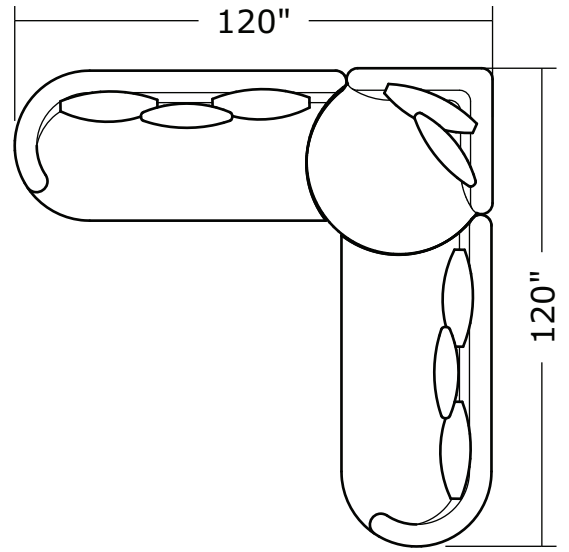

Ooola

No. 1547-201 LAF LOVESEAT

W 86 D 38 H 30 in.
Seat depth 20 in.
Seat height 18 in.
Arm height 30 in.
Arm width 7 in.

No. 1547-202 RAF LOVESEAT

W 86 D 38 H 30 in.
Seat depth 20 in.
Seat height 18 in.
Arm height 30 in.
Arm width 7 in.

No. 1547-104 CORNER CHAIR

W 48 D 48 H 30 in.
Seat depth 20 in.
Seat height 18 in.

Base is Maple veneer. Available in any TC finish on Maple. Urban on Maple finish shown. Throw pillows optional. Must specify.

1547-302
RAF Curved Sofa

1547-405
Left Nesting Chair

1547-404
Right Nesting Chair

Ooola
1547- Series

Scale 1/4" = 1'0"
All upholstery sizes are approximate

Ooola
1547- Series

Scale 1/4" = 1'0"
All upholstery sizes are approximate

Ooola
1547- Series

Scale 1/4" = 1'0"
All upholstery sizes are approximate