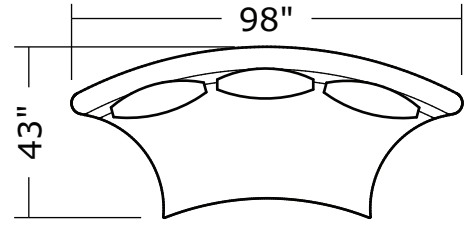

1547-300
Armless Curved Sofa