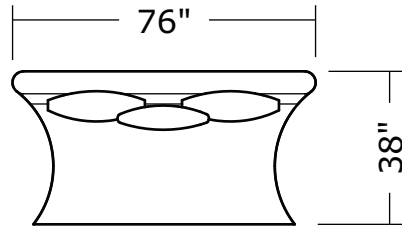

1547-200
Armless Loveseat