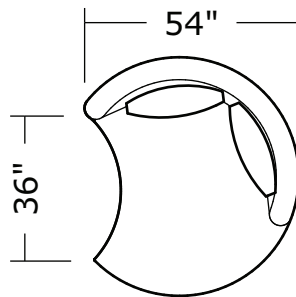

No. 1547-104 CORNER CHAIR

W 48 D 48 H 30 in.
Seat depth 20 in.
Seat height 18 in.

Base is Maple veneer. Available in any TC finish on Maple. Urban on Maple finish shown. Throw pillows optional. Must specify.

1547-000
Swivel Ottoman
(Tight Seat)

1547-200
Armless Loveseat

1547-300
Armless Curved Sofa

1547-113
Swivel Lounge Chair

1547-201
LAF Loveseat

1547-301
LAF Curved Sofa

1547-104
Corner Chair

1547-202
RAF Loveseat

1547-302
RAF Curved Sofa

1547-405
Left Nesting Chair

1547-404
Right Nesting Chair

Ooola
1547- Series

Scale 1/4" = 1'0"
All upholstery sizes are approximate

Ooola
1547- Series

Scale 1/4" = 1'0"
All upholstery sizes are approximate

Ooola
1547- Series

Scale 1/4" = 1'0"
All upholstery sizes are approximate