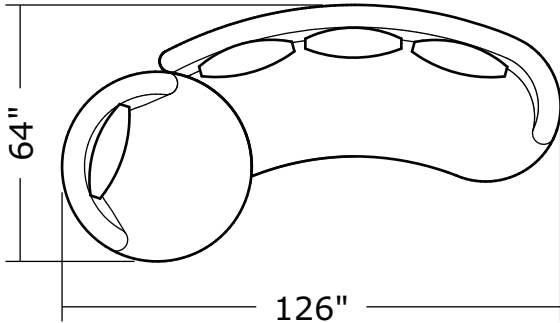

Ooola

No. 1547-201 LAF LOVESEAT

W 86 D 38 H 30 in.
Seat depth 20 in.
Seat height 18 in.
Arm height 30 in.
Arm width 7 in.

No. 1547-202 RAF LOVESEAT

W 86 D 38 H 30 in.
Seat depth 20 in.
Seat height 18 in.
Arm height 30 in.
Arm width 7 in.

No. 1547-104 CORNER CHAIR

W 48 D 48 H 30 in.
Seat depth 20 in.
Seat height 18 in.

Base is Maple veneer. Available in any TC finish on Maple. Urban on Maple finish shown. Throw pillows optional. Must specify.

1547-302
RAF Curved Sofa

1547-405
Left Nesting Chair

1547-404
Right Nesting Chair

Ooola
1547- Series

Scale 1/4" = 1'0"
All upholstery sizes are approximate

Ooola
1547- Series

Scale 1/4" = 1'0"
All upholstery sizes are approximate

Ooola
1547- Series

Scale 1/4" = 1'0"
All upholstery sizes are approximate