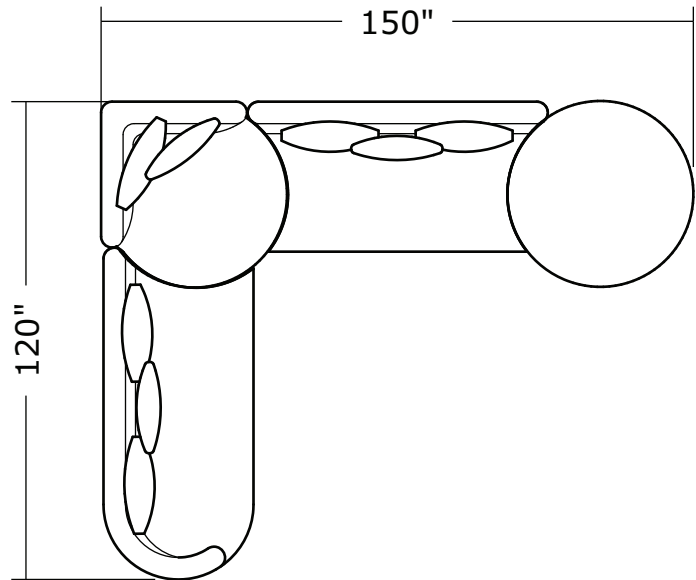

Ooola

No. 1547-201 LAF LOVESEAT

W 86 D 38 H 30 in.
Seat depth 20 in.
Seat height 18 in.
Arm height 30 in.
Arm width 7 in.

No. 1547-202 RAF LOVESEAT

W 86 D 38 H 30 in.
Seat depth 20 in.
Seat height 18 in.
Arm height 30 in.
Arm width 7 in.

No. 1547-104 CORNER CHAIR

W 48 D 48 H 30 in.
Seat depth 20 in.
Seat height 18 in.

Base is Maple veneer. Available in any TC finish on Maple. Urban on Maple finish shown. Throw pillows optional. Must specify.

1547-302
RAF Curved Sofa

1547-405
Left Nesting Chair

1547-404
Right Nesting Chair

Ooola
1547- Series

Scale 1/4" = 1'0"
All upholstery sizes are approximate

Ooola
1547- Series

Scale 1/4" = 1'0"
All upholstery sizes are approximate

Ooola
1547- Series

Scale 1/4" = 1'0"
All upholstery sizes are approximate