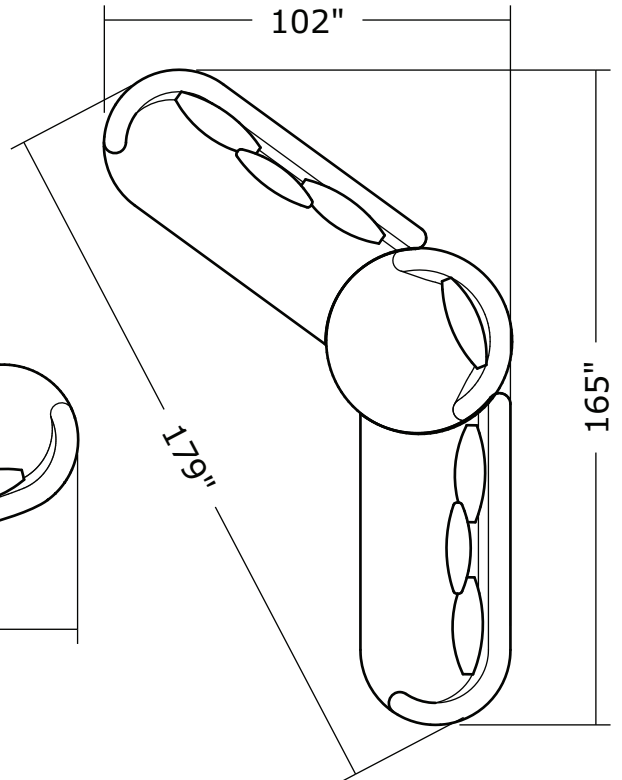

Ooola

No. 1547-201 LAF LOVESEAT

W 86 D 38 H 30 in.
Seat depth 20 in.
Seat height 18 in.
Arm height 30 in.
Arm width 7 in.

No. 1547-202 RAF LOVESEAT

W 86 D 38 H 30 in.
Seat depth 20 in.
Seat height 18 in.
Arm height 30 in.
Arm width 7 in.

No. 1547-104 CORNER CHAIR

W 48 D 48 H 30 in.
Seat depth 20 in.
Seat height 18 in.

Base is Maple veneer. Available in any TC finish on Maple. Urban on Maple finish shown. Throw pillows optional. Must specify.

1547-302
RAF Curved Sofa

1547-405
Left Nesting Chair

1547-404
Right Nesting Chair

Ooola
1547- Series

Scale 1/4" = 1'0"
All upholstery sizes are approximate

Ooola
1547- Series

Scale 1/4" = 1'0"
All upholstery sizes are approximate

Ooola
1547- Series

Scale 1/4" = 1'0"
All upholstery sizes are approximate