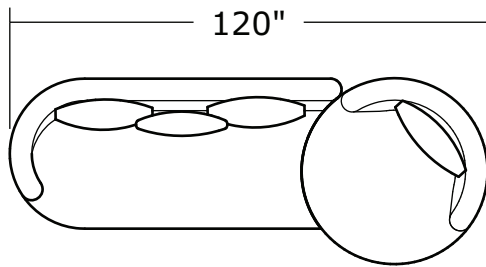

Ooola

No. 1547-201 LAF LOVESEAT

W 86 D 38 H 30 in.
Seat depth 20 in.
Seat height 18 in.
Arm height 30 in.
Arm width 7 in.

No. 1547-202 RAF LOVESEAT

W 86 D 38 H 30 in.
Seat depth 20 in.
Seat height 18 in.
Arm height 30 in.
Arm width 7 in.

No. 1547-104 CORNER CHAIR

W 48 D 48 H 30 in.
Seat depth 20 in.
Seat height 18 in.

Base is Maple veneer. Available in any TC finish on Maple. Urban on Maple finish shown. Throw pillows optional. Must specify.

1547-302
RAF Curved Sofa

1547-405
Left Nesting Chair

1547-404
Right Nesting Chair

Ooola
1547- Series

Scale 1/4" = 1'0"
All upholstery sizes are approximate

Ooola
1547- Series

Scale 1/4" = 1'0"
All upholstery sizes are approximate

Ooola
1547- Series

Scale 1/4" = 1'0"
All upholstery sizes are approximate