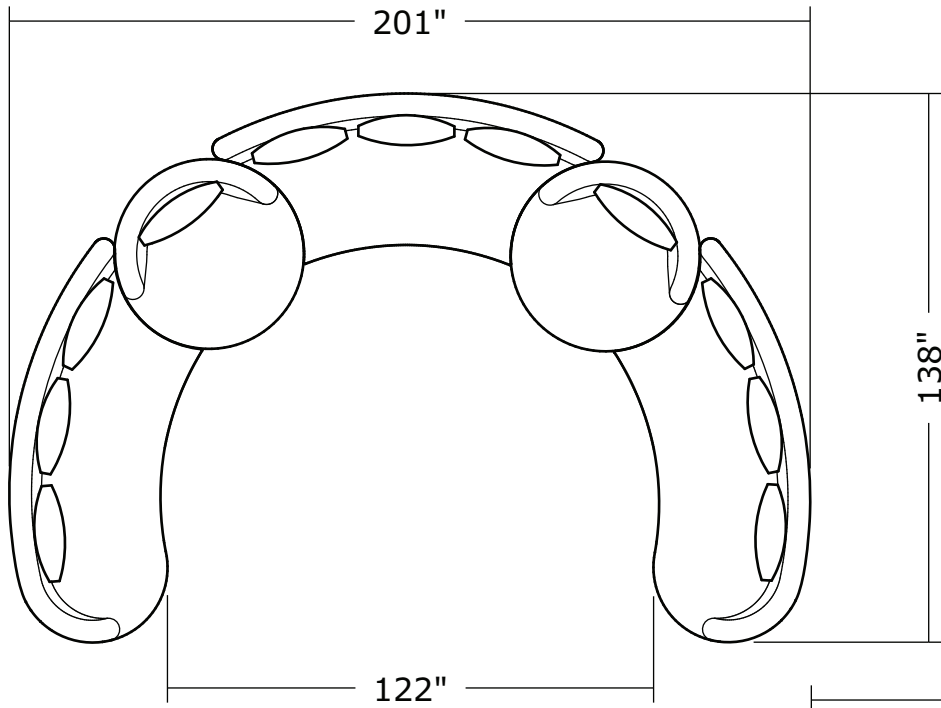

Ooola

No. 1547-201 LAF LOVESEAT

W 86 D 38 H 30 in.
Seat depth 20 in.
Seat height 18 in.
Arm height 30 in.
Arm width 7 in.

No. 1547-202 RAF LOVESEAT

W 86 D 38 H 30 in.
Seat depth 20 in.
Seat height 18 in.
Arm height 30 in.
Arm width 7 in.

No. 1547-104 CORNER CHAIR

W 48 D 48 H 30 in.
Seat depth 20 in.
Seat height 18 in.

Base is Maple veneer. Available in any TC finish on Maple. Urban on Maple finish shown. Throw pillows optional. Must specify.

1547-302
RAF Curved Sofa

1547-405
Left Nesting Chair

1547-404
Right Nesting Chair

Ooola
1547- Series

Scale 1/4" = 1'0"
All upholstery sizes are approximate

Ooola
1547- Series

Scale 1/4" = 1'0"
All upholstery sizes are approximate

Ooola
1547- Series

Scale 1/4" = 1'0"
All upholstery sizes are approximate