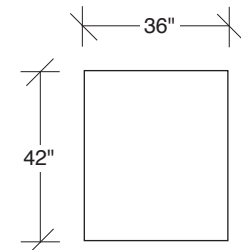

Seat height 18 in.

Arm height 27 in.

Arm width 7 in.

Straight Up

No. 1442-005 OTTOMAN

W 45 D 42 H 18 in.

No. 1442-210 ARMLESS CURVED SOFA (shown twice)

W 105 D 42 H 27 in.

Seat depth 22 in.

Seat height 18 in.

Height to top of back cushion 34 inches approximately.
Throw pillows optional. Must specify.

1442-213
LAF CURVED
SOFA

1442-214
RAF CURVED
SOFA

1442-210
ARMLESS CURVED
SOFA

1442-101
LAF CHAIR

1442-100
ARMLESS CHAIR

1442-102
RAF CHAIR

1442-004
OTTOMAN

1442-000
OTTOMAN

1442-005
OTTOMAN

1442-104
LEFT CORNER

1442-303
SOFA

**Straight Up
1442 - Series**

Scale 1/4" = 1'0"
All upholstery sizes are approximate