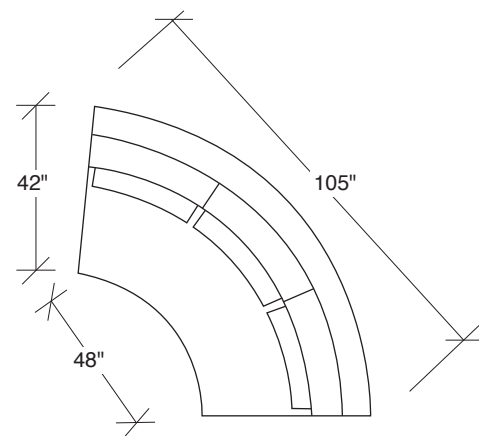

W 105 D 42 H 27 in.

Seat depth 22 in.

Seat height 18 in.

Height to top of back cushion 34 inches approximately.
Throw pillows optional. Must specify.

No. 1442-214 RAF CURVED SOFA

W 109 D 42 H 27 in.

Seat depth 22 in.

Seat height 18 in.

Arm height 27 in.

Arm width 7 in.

Straight Up

No. 1442-005 OTTOMAN

W 45 D 42 H 18 in.

No. 1442-210 ARMLESS CURVED SOFA (shown twice)

W 105 D 42 H 27 in.

Seat depth 22 in.

Seat height 18 in.

Height to top of back cushion 34 inches approximately.
Throw pillows optional. Must specify.

1442-213
LAF CURVED
SOFA

1442-214
RAF CURVED
SOFA

1442-210
ARMLESS CURVED
SOFA

**Straight Up
1442 - Series**

Scale 1/4" = 1'0"
All upholstery sizes are approximate