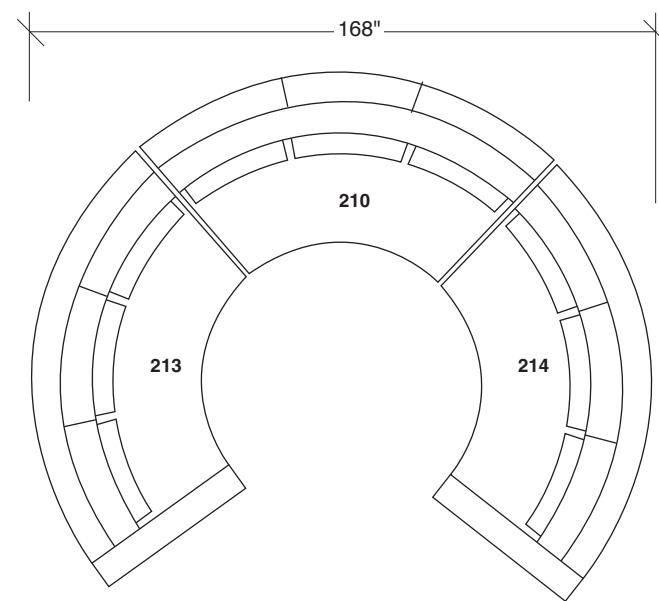

W 105 D 42 H 27 in.

Seat depth 22 in.

Seat height 18 in.

Height to top of back cushion 34 inches approximately.
Throw pillows optional. Must specify.

No. 1442-214 RAF CURVED SOFA

W 109 D 42 H 27 in.

Seat depth 22 in.

Seat height 18 in.

Arm height 27 in.

Arm width 7 in.

Straight Up

No. 1442-005 OTTOMAN

W 45 D 42 H 18 in.

No. 1442-210 ARMLESS CURVED SOFA (shown twice)

W 105 D 42 H 27 in.

Seat depth 22 in.

Seat height 18 in.

Height to top of back cushion 34 inches approximately.
Throw pillows optional. Must specify.

1442-213
LAF CURVED
SOFA

1442-214
RAF CURVED
SOFA

1442-210
ARMLESS CURVED
SOFA

**Straight Up
1442 - Series**

Scale 1/4" = 1'0"
All upholstery sizes are approximate