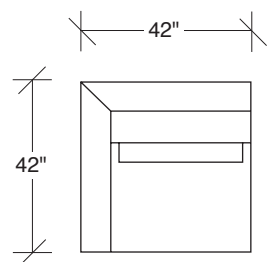

W 105 D 42 H 27 in.

Seat depth 22 in.

Seat height 18 in.

Height to top of back cushion 34 inches approximately.
Throw pillows optional. Must specify.

No. 1442-214 RAF CURVED SOFA

W 109 D 42 H 27 in.

Seat depth 22 in.

Seat height 18 in.

Arm height 27 in.

Arm width 7 in.

Straight Up

No. 1442-005 OTTOMAN

W 45 D 42 H 18 in.

No. 1442-210 ARMLESS CURVED SOFA (shown twice)

W 105 D 42 H 27 in.

Seat depth 22 in.

Seat height 18 in.

Height to top of back cushion 34 inches approximately.
Throw pillows optional. Must specify.

1442-213
LAF CURVED
SOFA

1442-214
RAF CURVED
SOFA

1442-210
ARMLESS CURVED
SOFA

**Straight Up
1442 - Series**

Scale 1/4" = 1'0"
All upholstery sizes are approximate