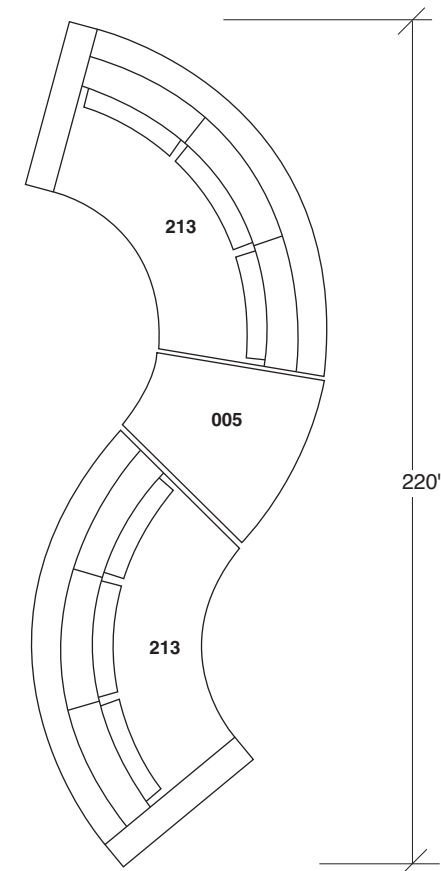

W 105 D 42 H 27 in.

Seat depth 22 in.

Seat height 18 in.

Height to top of back cushion 34 inches approximately.
Throw pillows optional. Must specify.

No. 1442-214 RAF CURVED SOFA

W 109 D 42 H 27 in.

Seat depth 22 in.

Seat height 18 in.

Arm height 27 in.

Arm width 7 in.

Straight Up

No. 1442-005 OTTOMAN

W 45 D 42 H 18 in.

No. 1442-210 ARMLESS CURVED SOFA (shown twice)

W 105 D 42 H 27 in.

Seat depth 22 in.

Seat height 18 in.

Height to top of back cushion 34 inches approximately.
Throw pillows optional. Must specify.

1442-213
LAF CURVED
SOFA

1442-214
RAF CURVED
SOFA

1442-210
ARMLESS CURVED
SOFA

**Straight Up
1442 - Series**

Scale 1/4" = 1'0"
All upholstery sizes are approximate