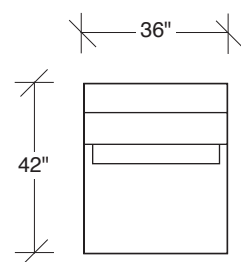

1442-100
ARMLESS CHAIR