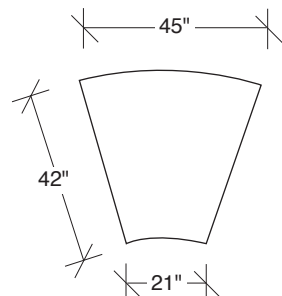

1442-004
OTTOMAN