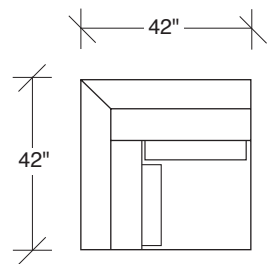

Seat height 18 in.

Arm height 27 in.

Arm width 7 in.

Straight Up

No. 1442-005 OTTOMAN

W 45 D 42 H 18 in.

No. 1442-210 ARMLESS CURVED SOFA (shown twice)

W 105 D 42 H 27 in.

Seat depth 22 in.

Seat height 18 in.

Height to top of back cushion 34 inches approximately.
Throw pillows optional. Must specify.

1442-213
LAF CURVED
SOFA

1442-214
RAF CURVED
SOFA

1442-210
ARMLESS CURVED
SOFA

1442-101
LAF CHAIR

1442-100
ARMLESS CHAIR

1442-102
RAF CHAIR

1442-004
OTTOMAN

1442-000
OTTOMAN

1442-005
OTTOMAN

1442-104
LEFT CORNER

1442-303
SOFA

**Straight Up
1442 - Series**

Scale 1/4" = 1'0"
All upholstery sizes are approximate