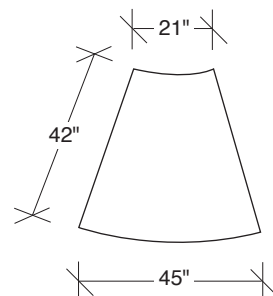

Seat height 18 in.

Arm height 27 in.

Arm width 7 in.

Straight Up

No. 1442-005 OTTOMAN

W 45 D 42 H 18 in.

No. 1442-210 ARMLESS CURVED SOFA (shown twice)

W 105 D 42 H 27 in.

Seat depth 22 in.

Seat height 18 in.

Height to top of back cushion 34 inches approximately.
Throw pillows optional. Must specify.

1442-213
LAF CURVED
SOFA

1442-214
RAF CURVED
SOFA

1442-210
ARMLESS CURVED
SOFA

1442-101
LAF CHAIR

1442-100
ARMLESS CHAIR

1442-102
RAF CHAIR

1442-004
OTTOMAN

1442-000
OTTOMAN

1442-005
OTTOMAN

1442-104
LEFT CORNER

1442-303
SOFA

**Straight Up
1442 - Series**

Scale 1/4" = 1'0"
All upholstery sizes are approximate