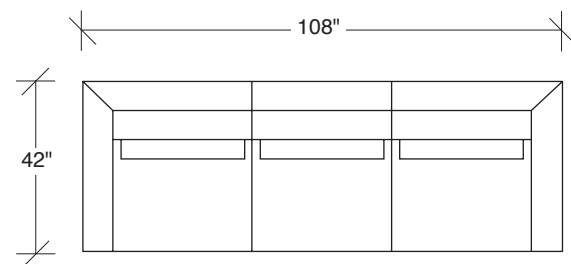

Seat height 18 in.

Arm height 27 in.

Arm width 7 in.

Straight Up

No. 1442-005 OTTOMAN

W 45 D 42 H 18 in.

No. 1442-210 ARMLESS CURVED SOFA (shown twice)

W 105 D 42 H 27 in.

Seat depth 22 in.

Seat height 18 in.

Height to top of back cushion 34 inches approximately.
Throw pillows optional. Must specify.

1442-213
LAF CURVED
SOFA

1442-214
RAF CURVED
SOFA

1442-210
ARMLESS CURVED
SOFA

1442-101
LAF CHAIR

1442-100
ARMLESS CHAIR

1442-102
RAF CHAIR

1442-004
OTTOMAN

1442-000
OTTOMAN

1442-005
OTTOMAN

1442-104
LEFT CORNER

1442-303
SOFA

**Straight Up
1442 - Series**

Scale 1/4" = 1'0"
All upholstery sizes are approximate