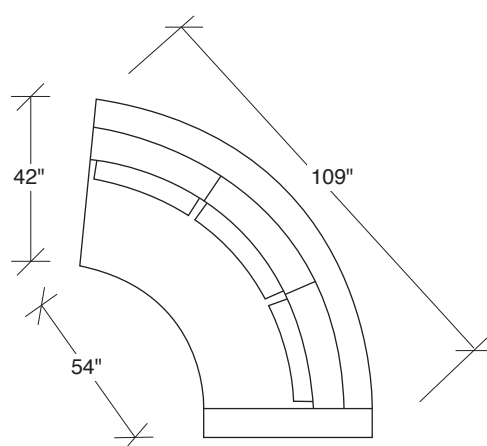

W 105 D 42 H 27 in.

Seat depth 22 in.

Seat height 18 in.

Height to top of back cushion 34 inches approximately.
Throw pillows optional. Must specify.

No. 1442-214 RAF CURVED SOFA

W 109 D 42 H 27 in.

Seat depth 22 in.

Seat height 18 in.

Arm height 27 in.

Arm width 7 in.

Straight Up

No. 1442-005 OTTOMAN

W 45 D 42 H 18 in.

No. 1442-210 ARMLESS CURVED SOFA (shown twice)

W 105 D 42 H 27 in.

Seat depth 22 in.

Seat height 18 in.

Height to top of back cushion 34 inches approximately.
Throw pillows optional. Must specify.

1442-213
LAF CURVED
SOFA

1442-214
RAF CURVED
SOFA

1442-210
ARMLESS CURVED
SOFA

**Straight Up
1442 - Series**

Scale 1/4" = 1'0"
All upholstery sizes are approximate