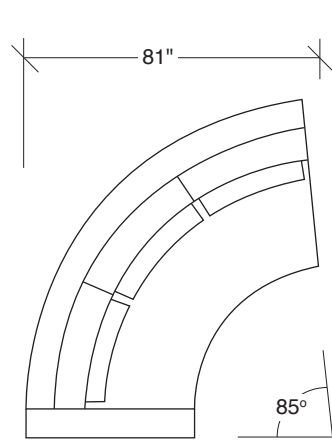

W 105 D 42 H 27 in.

Seat depth 22 in.

Seat height 18 in.

Height to top of back cushion 34 inches approximately.
Throw pillows optional. Must specify.

No. 1442-214 RAF CURVED SOFA

W 109 D 42 H 27 in.

Seat depth 22 in.

Seat height 18 in.

Arm height 27 in.

Arm width 7 in.

Straight Up

No. 1442-005 OTTOMAN

W 45 D 42 H 18 in.

No. 1442-210 ARMLESS CURVED SOFA (shown twice)

W 105 D 42 H 27 in.

Seat depth 22 in.

Seat height 18 in.

Height to top of back cushion 34 inches approximately.
Throw pillows optional. Must specify.

1442-213
LAF CURVED
SOFA

1442-214
RAF CURVED
SOFA

1442-210
ARMLESS CURVED
SOFA

**Straight Up
1442 - Series**

Scale 1/4" = 1'0"
All upholstery sizes are approximate