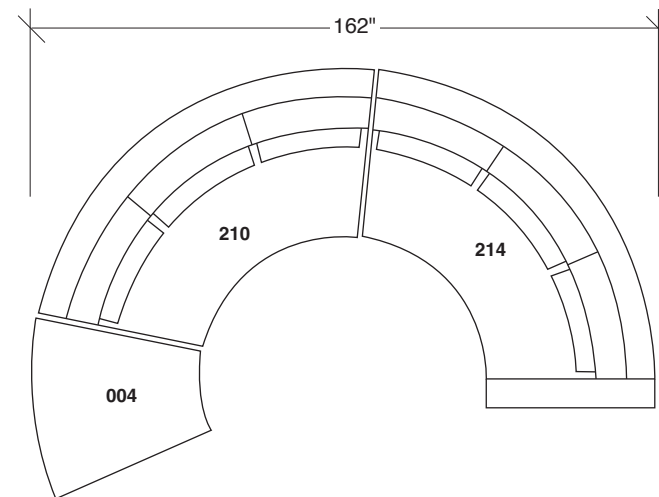

W 105 D 42 H 27 in.

Seat depth 22 in.

Seat height 18 in.

Height to top of back cushion 34 inches approximately.
Throw pillows optional. Must specify.

No. 1442-214 RAF CURVED SOFA

W 109 D 42 H 27 in.

Seat depth 22 in.

Seat height 18 in.

Arm height 27 in.

Arm width 7 in.

Straight Up

No. 1442-005 OTTOMAN

W 45 D 42 H 18 in.

No. 1442-210 ARMLESS CURVED SOFA (shown twice)

W 105 D 42 H 27 in.

Seat depth 22 in.

Seat height 18 in.

Height to top of back cushion 34 inches approximately.
Throw pillows optional. Must specify.

1442-213
LAF CURVED
SOFA

1442-214
RAF CURVED
SOFA

1442-210
ARMLESS CURVED
SOFA

**Straight Up
1442 - Series**

Scale 1/4" = 1'0"
All upholstery sizes are approximate