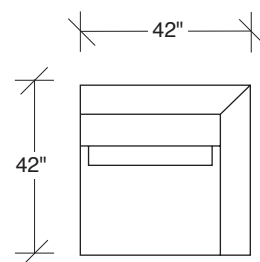

1442-102
RAF CHAIR