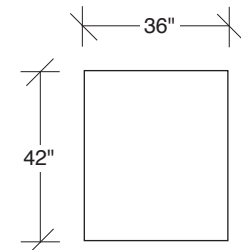

1442-000
OTTOMAN