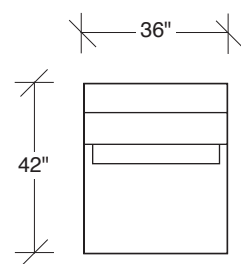

### No. 1442-000 OTTOMAN

W 36 D 42 H 18 in.

### No. 1442-102 RAF CHAIR

W 42 D 42 H 27 in.  
 Seat depth 22 in.  
 Seat height 18 in.  
 Arm height 27 in.  
 Arm width 7 in.

### No. 1431-08 LARGE ROUND TABLE TRAY

Dia. 26 H 1¼ in.  
 Shown in storm wood finish.

**1442-213**  
LAF CURVED  
SOFA

**1442-214**  
RAF CURVED  
SOFA

**1442-210**  
ARMLESS CURVED  
SOFA

**1442-101**  
LAF CHAIR

Scale 1/4" = 1'0"  
All upholstery sizes are approximate