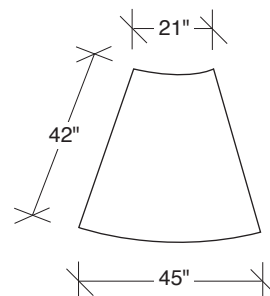

### No. 1442-004 OTTOMAN

W 21 D 42 H 18 in.

**1442-100**  
ARMLESS CHAIR

**1442-102**  
RAF CHAIR

**1442-004**  
OTTOMAN

**1442-000**  
OTTOMAN

**1442-005**  
OTTOMAN

**1442-104**  
LEFT CORNER

**1442-303**  
SOFA

**Straight Up  
1442 - Series**

Scale 1/4" = 1'0"  
All upholstery sizes are approximate