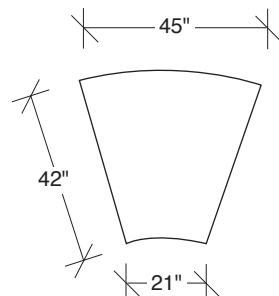

1442-004
OTTOMAN