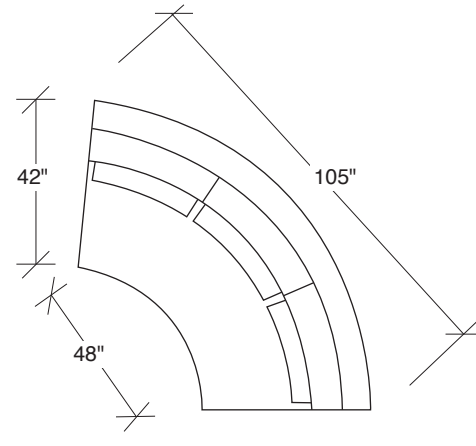

### No. 1442-102 RAF CHAIR

W 42 D 42 H 27 in.  
 Seat depth 22 in.  
 Seat height 18 in.  
 Arm height 27 in.  
 Arm width 7 in.

### No. 1431-08 LARGE ROUND TABLE TRAY

Dia. 26 H 1¼ in.  
 Shown in storm wood finish.

**1442-213**  
LAF CURVED  
SOFA

**1442-214**  
RAF CURVED  
SOFA

**1442-210**  
ARMLESS CURVED  
SOFA

**1442-101**  
LAF CHAIR

Scale 1/4" = 1'0"  
All upholstery sizes are approximate