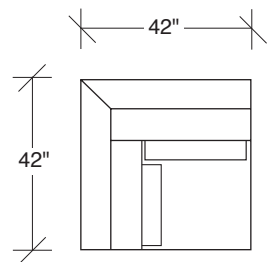

1442-104
LEFT CORNER