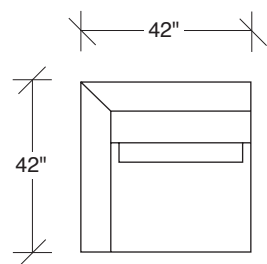

### No. 1442-000 OTTOMAN

W 36 D 42 H 18 in.

### No. 1442-102 RAF CHAIR

W 42 D 42 H 27 in.  
 Seat depth 22 in.  
 Seat height 18 in.  
 Arm height 27 in.  
 Arm width 7 in.

### No. 1431-08 LARGE ROUND TABLE TRAY

Dia. 26 H 1¼ in.  
 Shown in storm wood finish.

**1442-213**  
LAF CURVED  
SOFA

**1442-214**  
RAF CURVED  
SOFA

**1442-210**  
ARMLESS CURVED  
SOFA

**1442-101**  
LAF CHAIR

Scale 1/4" = 1'0"  
All upholstery sizes are approximate