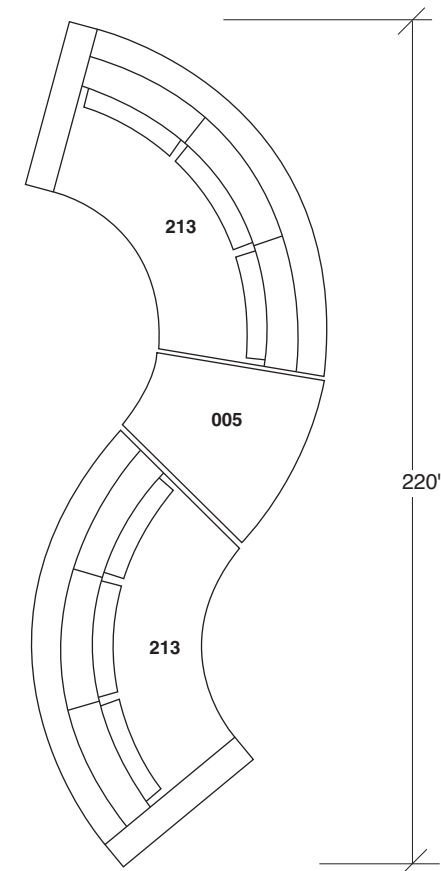

### No. 1442-100 ARMLESS CHAIR

W 36 D 42 H 27 in.  
 Seat depth 22 in.  
 Seat height 18 in.

Height to top of back cushion 34 inches approximately.  
 Throw pillows optional. Must specify.

### No. 1442-102 RAF CHAIR

W 42 D 42 H 27 in.  
 Seat depth 22 in.  
 Seat height 18 in.  
 Arm height 27 in.  
 Arm width 7 in.

### No. 1431-08 LARGE ROUND TABLE TRAY

Dia. 26 H 1¼ in.  
 Shown in storm wood finish.

**1442-213**  
LAF CURVED  
SOFA

**1442-214**  
RAF CURVED  
SOFA

**1442-210**  
ARMLESS CURVED  
SOFA

**1442-101**  
LAF CHAIR

Scale 1/4" = 1'0"  
All upholstery sizes are approximate