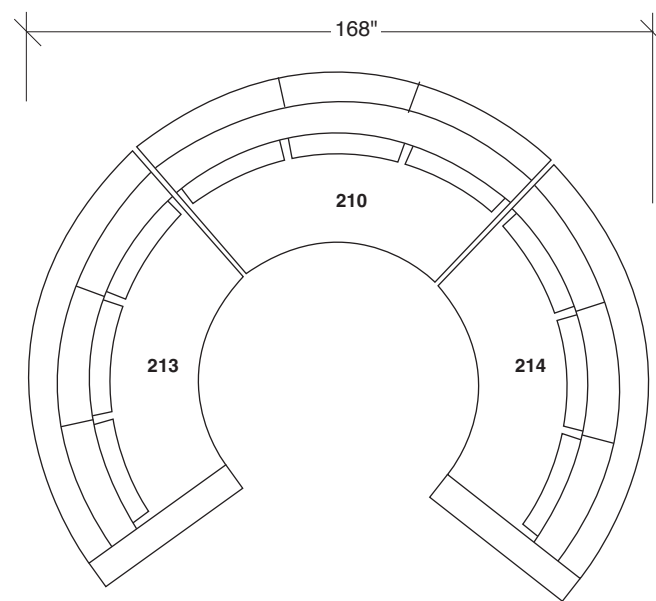

### No. 1442-004 OTTOMAN

W 21 D 42 H 18 in.

### No. 1442-102 RAF CHAIR

W 42 D 42 H 27 in.  
 Seat depth 22 in.  
 Seat height 18 in.  
 Arm height 27 in.  
 Arm width 7 in.

### No. 1431-08 LARGE ROUND TABLE TRAY

Dia. 26 H 1¼ in.  
 Shown in storm wood finish.

**1442-213**  
LAF CURVED  
SOFA

**1442-214**  
RAF CURVED  
SOFA

**1442-210**  
ARMLESS CURVED  
SOFA

**1442-101**  
LAF CHAIR

Scale 1/4" = 1'0"  
All upholstery sizes are approximate