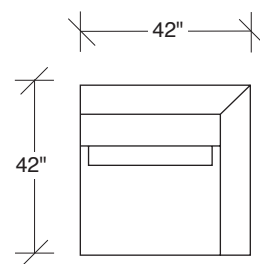

1442-102
RAF CHAIR