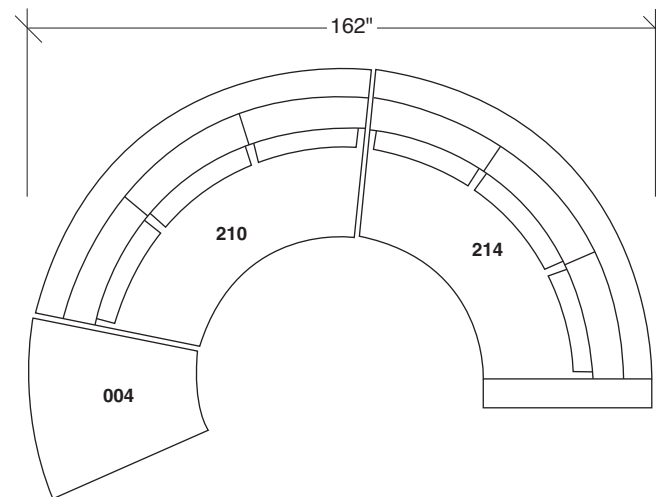

### No. 1442-004 OTTOMAN

W 21 D 42 H 18 in.

### No. 1442-102 RAF CHAIR

W 42 D 42 H 27 in.  
 Seat depth 22 in.  
 Seat height 18 in.  
 Arm height 27 in.  
 Arm width 7 in.

### No. 1431-08 LARGE ROUND TABLE TRAY

Dia. 26 H 1¼ in.  
 Shown in storm wood finish.

**1442-213**  
LAF CURVED  
SOFA

**1442-214**  
RAF CURVED  
SOFA

**1442-210**  
ARMLESS CURVED  
SOFA

**1442-101**  
LAF CHAIR

Scale 1/4" = 1'0"  
All upholstery sizes are approximate