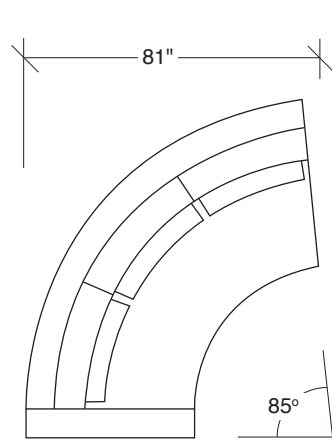

1442-213
LAF CURVED
SOFA