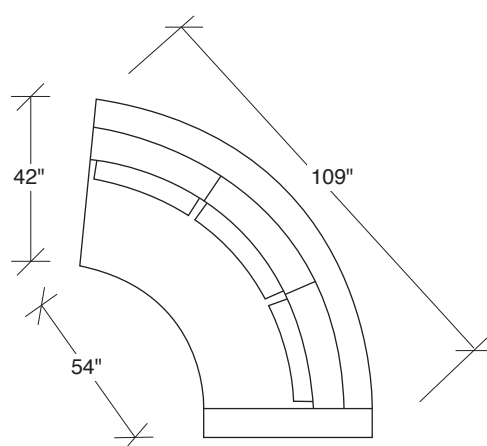

1442-214
RAF CURVED
SOFA