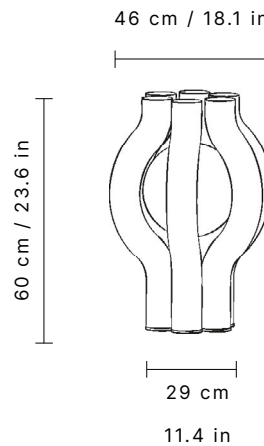

LOUISE ROE

HALO LIGHT SCULPTURE

OBJECT SPECIFICATION

LOUISE ROE

TITLE HALO LIGHT SCUPLTURE DESIGN BY LOUISE ROE COUNTRY OF ORIGIN PORTUGAL

OBJECT DESCRIPTION

The HALO Light Sculpture creates a mesmerizing interplay of illumination and shadows. The intricate network of ceramic tubes embrace a glass light sphere, which serves as the core element for harnessing energy.

ELECTIRCAL INFORMATION

| | |
|-----------------|--------------------------------------|
| SOCKET | G9 LED (INCLUDED) |
| SWITCH | ON CORD |
| DIMMER | NO |
| CERTIFICATIONOS | CE & UL |
| PLUG TYPE | CE: EU TYPE C 2 PIN UL: TYPE A 2 PIN |
| MAX WATTAGE | CE: 7W LED, UL: 60W |
| VOLTAGE (V) | CE: 220-240 V, UL: 120 V |

PRODUCT DIMENSIONS & WEIGHT

| | | | |
|----------------|---------|---|----------|
| PRODUCT HEIGHT | 60 cm | / | 23.6 in |
| PRODUCT WIDTH | 46 cm | / | 18.1 in |
| PRODUCT DEPTH | 46 cm | / | 18.1 in |
| PRODUCT WEIGHT | 14.4 kg | / | 31.7 lbs |

PACKAGING DIMENSIONS & WEIGHT

| | |
|-------------------|--------------------|
| NUMBER OF PARCELS | 1 pc |
| PACKAGING TYPE | Cardboard box |
| HEIGHT | 72 cm / 28.3 in |
| WIDTH | 28 cm / 11 in |
| LENGTH | 60 cm / 23.6 in |
| GROSS WEIGHT | 20.5 kg / 45.1 lbs |