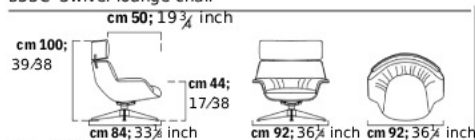

SL023,

swivel armchair and pouf

COACH

010 -Swivel armchair

001 -Pouf

**SL022,**

swivel lounge chair and

COACH LOUNGE

533C -Swivel lounge chair

001 -Pouf

CSL5 -Swivel lounge chair and pouf

**SL024,** swivel lounge chair with tilting system
and pouf**COACH LOUNGE - TILTING SYSTEM**

533C -Swiveloungechair with tilting system