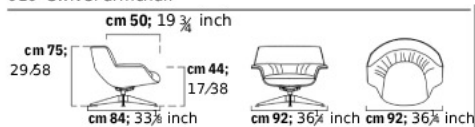

SL023,

swivel armchair and pouf

COACH

010 -Swivel armchair

001 -Pouf

**SL022,**

swivel lounge chair and

COACH LOUNGE

533C -Swivel lounge chair

001 -Pouf

CSL5 -Swivel lounge chair and pouf

**SL024,** swivel lounge chair with tilting system
and pouf**COACH LOUNGE - TILTING SYSTEM**

533C -Swiveloungechair with tilting system