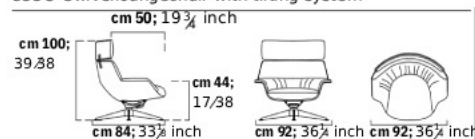

533C -Swivel lounge chair

001 -Pouf

CSL5 -Swivel lounge chair and pouf

**SL024,** swivel lounge chair with tilting system
and pouf**COACH LOUNGE - TILTING SYSTEM**

533C -Swiveloungechair with tilting system