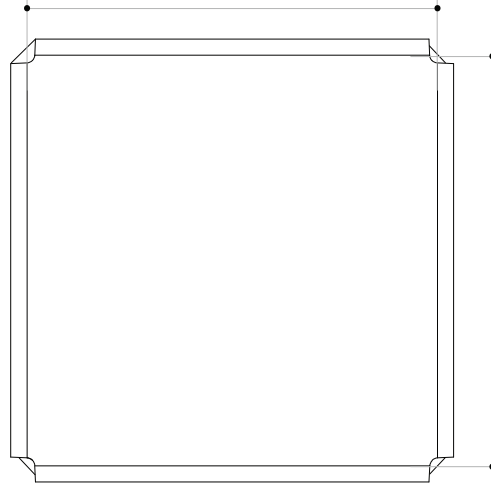

FOLD MIRROR

The FOLD mirror features a gentle fold that adds a sense of movement to its simplicity. It introduces a subtle distortion, encouraging a closer look beyond the surface.

PRODUCT SPECIFICATIONS

MATERIALS	Stainless Steel
DIMENSIONS	24 W, 3.75 D, 24 H IN 61 D, 9.50 W, 61 H CM
WEIGHT	APPROX. 10 lbs/ 4.50kg
SHIPPING	Worldwide white glove shipping. Quotes upon request

CLEANING INSTRUCTIONS

Stainless Steel

Use a dry soft dust cloth and gently go over marks until clean. Do not apply pressure on persistent marks. Remove them using repeated gentle motions and by reapplying with some clean water if necessary.

handmade in los angeles