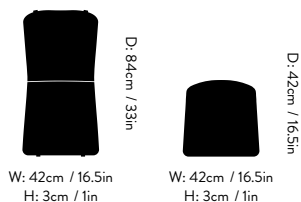

Thorvald Cushion & Seat Pad ^{SC94 & SC95}

Space Copenhagen

2024

Product description

Outdoor Cushion & Seat Pad

Environment

Outdoor

Material

Heritage Papyrus: Water repellent & stain proof canvas made from 50% recycled acrylic, 47% acrylic, 3% polyester

Marquetry Bora: Water repellent & stain proof canvas made from 100% acrylic

Production process

Fast drying foam and wadding is cut and put in to a cover

Finishes

Heritage Papyrus

Marquetry Bora

Dimensions

Cushion:

H: 3cm / 1in, W: 42cm / 16.5in, D: 84cm / 33in

Seat pad:

H: 3cm / 1in, W: 42cm / 16.5in, D: 42cm / 16.5in

Packaging dimensions

Cushion:

H: 10cm / 4in, W: 43cm / 17in, D: 43cm / 17in

Seat pad:

H: 4cm / 2in, W: 43cm / 17in, D: 43cm / 17in

Weight

Cushion: 0.6 kg / incl. packaging: 0.6 kg

Seat pad: 0.3 kg / incl. packaging: 0.3 kg

Colli quantity

Cushion: 1 (9 pcs)

Seat pad: 1 (15 pcs)

Country of origin

Poland

Certifications

Greenguard Gold certified (fabric only)

Cleaning instructions

Please download our Material Care & Cleaning instructions through [_____](#)

→ Stock items

Heritage Papyrus cushion and seat pad

Marquetry Bora cushion and seat pad

Heritage Char cushion and seat pad