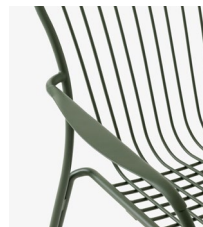

Certifications

EU Ecolabel : DK/049/055

Strength, durability and safety testing

EN Level 2 (Seating)

EN Outdoor Furniture

→ Warm Black

→ Bronze Green

→ Ivory