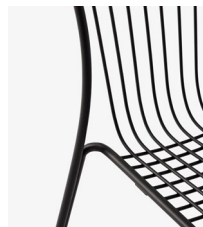

→ Stock items

Warm black, Bronze green & Ivory

Related Products:

→ Warm Black

→ Bronze Green

→ Ivory

&Tradition[®]

H: 83.8cm / 33in
Armrest H: 66cm / 26in

W: 62cm / 24in, D: 59.4cm / 23in
Seat H: 45.9cm / 18in

Thorvald^{SC95} Space Copenhagen 2024

Product description

Outdoor armchair

Environment

Outdoor

Material

Powder coated steel. This product has not been treated with any biocides.