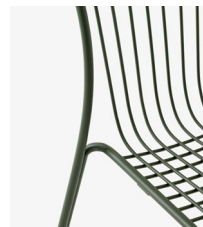

→ Bronze Green