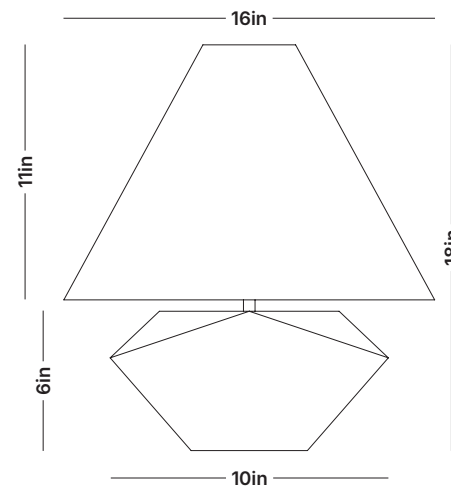

JS /
WRK
SHP

Summit Lamp

DIMENSIONS

Base Diameter: 12in
Base Height: 16in
Shade Diameter: 16in
Shade Height: 11in
Overall Height: 18in

FINISH OPTIONS

Frost and
Chalk glazes with
Beige linen

Charcoal and
Carbon glazes
with Black linen

ILLUMINATION

Tala Sphere II
6W, 480lm,
dim-to-warm

LEAD TIME

14 weeks

MATERIALS

Black stoneware
Antiqued brass
Fabric wrapped
cord with inline
dimmer switch
European linen

FROST

CHALK