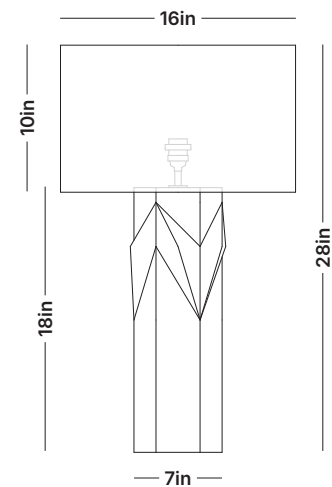

JS /
WRK
SHP

Warp Lamp

DIMENSIONS

Base Diameter: 7in
Base Height: 18in
Shade Diameter: 16in
Shade Height: 10in
Overall Height: 29in

FINISH OPTIONS

Frost and White
Lava glazes with
Beige linen

Charcoal and
Black Lava glazes
with Slate linen

ILLUMINATION

Tala Sphere III
7W, 600lm,
dim-to-warm

LEAD TIME

14 weeks

MATERIALS

Black stoneware
Antiqued brass
Fabric wrapped
cord with inline
dimmer switch
European linen

FROST

WHITE LAVA