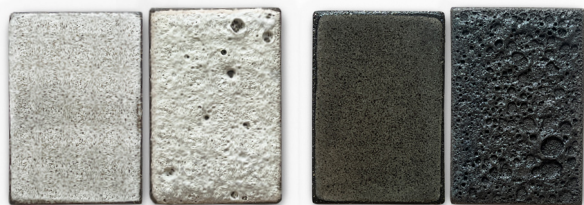

JS /
WRK
SHP

Warp Lamp

DIMENSIONS

Base Diameter: 7in
Base Height: 18in
Shade Diameter: 16in
Shade Height: 10in
Overall Height: 29in

FINISH OPTIONS

Frost and White
Lava glazes with
Beige linen

Charcoal and
Black Lava glazes
with Slate linen

ILLUMINATION

Tala Sphere III
7W, 600lm,
dim-to-warm

LEAD TIME

14 weeks

MATERIALS

Black stoneware
Antiqued brass
Fabric wrapped
cord with inline
dimmer switch
European linen

FROST

WHITE LAVA

CHARCOAL

BLACK LAVA