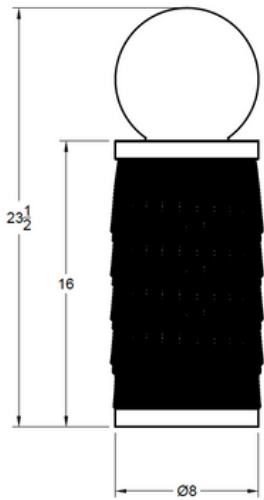

FLAPPER
TABLE LAMP

- 23.5" tall Fringed table lamp
- Single color Fringe
- Brass work is available in 3 different hand-applied patina finishes: golden brass, antique nickel, or oiled bronze.
- Refer to our fringe colors for options
- UL Listed, single standard medium base bulb, 40W max.