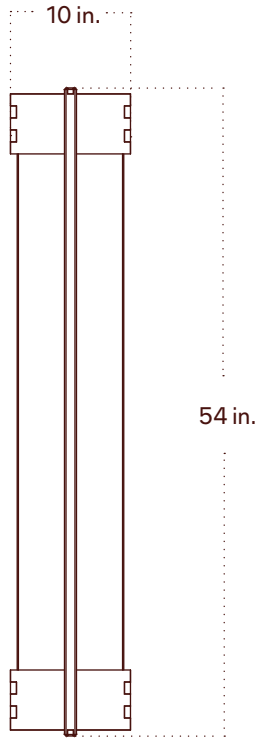

# Ecco Surface Mount, Large

Technical Specifications	Materials	Glass, Wood, Steel
	Product weight	21 lbs
	Lead time	12 weeks
	Integrated LED	16,335 lm / 2700 K / 185 W / 92+ CRI
	Input Voltage	120 V, 240 V or 277
	Dimmer	TRIAC, ELV or 0-10 V
	Certifications	UL, ETL listed, damp-rated, ADA compliant
		   

- Notes
1. This fixture can be installed on a wall or ceiling.
  2. This fixture can be installed vertically or horizontally.
  3. Universal canopy mounting is located at the center of the fixture. Additional anchor holes are available for added support.
  4. This fixture has handmade elements and may exhibit variability within the same piece. These variations are inherent in the production process and are not to be considered as defects. We do our best to maintain a consistent product while honoring handmade craftsmanship.
  5. Dimensions may vary within half an inch.
  6. The LED lifetime is 50,000 hours.
  7. The driver is included with the fixture is installed remotely.
  8. This fixture is designed so the LED board can be replaced when it reaches its lifetime.
  9. This fixture meets the requirements of the Americans with Disabilities Act (ADA) of

Updated April 29, 2025

Front View

Side View

Top View

Isometric View

Front View

Powder

Vertical Stripe