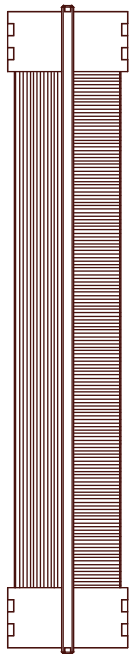

# Ecco Surface Mount, Large

Technical Specifications	Materials	Glass, Wood, Steel
	Product weight	21 lbs
	Lead time	12 weeks
	Integrated LED	16,335 lm / 2700 K / 185 W / 92+ CRI
	Input Voltage	120 V, 240 V or 277
	Dimmer	TRIAC, ELV or 0-10 V
	Certifications	UL, ETL listed, damp-rated, ADA compliant
		   

- Notes
1. This fixture can be installed on a wall or ceiling.
  2. This fixture can be installed vertically or horizontally.
  3. Universal canopy mounting is located at the center of the fixture. Additional anchor holes are available for added support.
  4. This fixture has handmade elements and may exhibit variability within the same piece. These variations are inherent in the production process and are not to be considered as defects. We do our best to maintain a consistent product while honoring handmade craftsmanship.
  5. Dimensions may vary within half an inch.
  6. The LED lifetime is 50,000 hours.
  7. The driver is included with the fixture is installed remotely.
  8. This fixture is designed so the LED board can be replaced when it reaches its lifetime.
  9. This fixture meets the requirements of the Americans with Disabilities Act (ADA) of

Updated April 29, 2025

Front View

Side View

Top View

Isometric View

Front View

Powder

Vertical Stripe

Horizontal Stripe

Basketweave