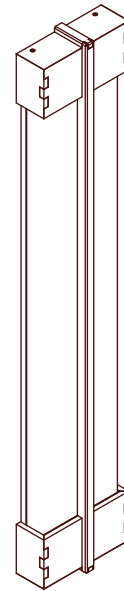

# Ecco Surface Mount, Large

Technical Specifications	Materials	Glass, Wood, Steel
	Product weight	21 lbs
	Lead time	12 weeks
	Integrated LED	16,335 lm / 2700 K / 185 W / 92+ CRI
	Input Voltage	120 V, 240 V or 277
	Dimmer	TRIAC, ELV or 0-10 V
	Certifications	UL, ETL listed, damp-rated, ADA compliant
		   

- Notes
1. This fixture can be installed on a wall or ceiling.
  2. This fixture can be installed vertically or horizontally.
  3. Universal canopy mounting is located at the center of the fixture. Additional anchor holes are available for added support.
  4. This fixture has handmade elements and may exhibit variability within the same piece. These variations are inherent in the production process and are not to be considered as defects. We do our best to maintain a consistent product while honoring handmade craftsmanship.
  5. Dimensions may vary within half an inch.
  6. The LED lifetime is 50,000 hours.
  7. The driver is included with the fixture is installed remotely.
  8. This fixture is designed so the LED board can be replaced when it reaches its lifetime.
  9. This fixture meets the requirements of the Americans with Disabilities Act (ADA) of

Updated April 29, 2025

Front View

Side View

Top View

Isometric View

Front View

Powder

Vertical Stripe