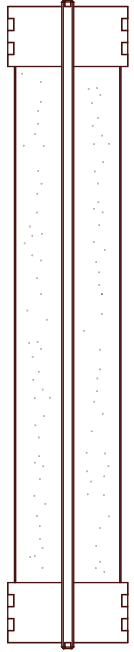

# Ecco Surface Mount, Large

Technical Specifications	Materials	Glass, Wood, Steel
	Product weight	21 lbs
	Lead time	12 weeks
	Integrated LED	16,335 lm / 2700 K / 185 W / 92+ CRI
	Input Voltage	120 V, 240 V or 277
	Dimmer	TRIAC, ELV or 0-10 V
	Certifications	UL, ETL listed, damp-rated, ADA compliant
		   

- Notes
1. This fixture can be installed on a wall or ceiling.
  2. This fixture can be installed vertically or horizontally.
  3. Universal canopy mounting is located at the center of the fixture. Additional anchor holes are available for added support.
  4. This fixture has handmade elements and may exhibit variability within the same piece. These variations are inherent in the production process and are not to be considered as defects. We do our best to maintain a consistent product while honoring handmade craftsmanship.
  5. Dimensions may vary within half an inch.
  6. The LED lifetime is 50,000 hours.
  7. The driver is included with the fixture is installed remotely.
  8. This fixture is designed so the LED board can be replaced when it reaches its lifetime.
  9. This fixture meets the requirements of the Americans with Disabilities Act (ADA) of

Updated April 29, 2025

Front View

Side View

Top View

Isometric View

Front View

Powder

Vertical Stripe

Horizontal Stripe

Basketweave