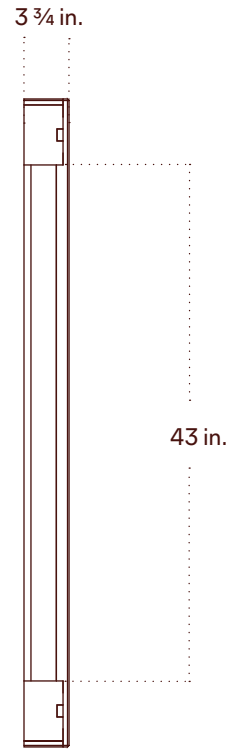

# Ecco Surface Mount, Large

Technical Specifications	Materials	Glass, Wood, Steel
	Product weight	21 lbs
	Lead time	12 weeks
	Integrated LED	16,335 lm / 2700 K / 185 W / 92+ CRI
	Input Voltage	120 V, 240 V or 277
	Dimmer	TRIAC, ELV or 0-10 V
	Certifications	UL, ETL listed, damp-rated, ADA compliant
		   

- Notes
1. This fixture can be installed on a wall or ceiling.
  2. This fixture can be installed vertically or horizontally.
  3. Universal canopy mounting is located at the center of the fixture. Additional anchor holes are available for added support.
  4. This fixture has handmade elements and may exhibit variability within the same piece. These variations are inherent in the production process and are not to be considered as defects. We do our best to maintain a consistent product while honoring handmade craftsmanship.
  5. Dimensions may vary within half an inch.
  6. The LED lifetime is 50,000 hours.
  7. The driver is included with the fixture is installed remotely.
  8. This fixture is designed so the LED board can be replaced when it reaches its lifetime.
  9. This fixture meets the requirements of the Americans with Disabilities Act (ADA) of

Updated April 29, 2025

Front View

Side View

Top View

Isometric View

Front View

Powder

Vertical Stripe