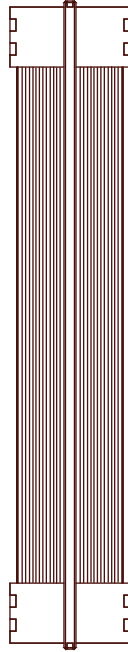

# Ecco Surface Mount, Large

Technical Specifications	Materials	Glass, Wood, Steel
	Product weight	21 lbs
	Lead time	12 weeks
	Integrated LED	16,335 lm / 2700 K / 185 W / 92+ CRI
	Input Voltage	120 V, 240 V or 277
	Dimmer	TRIAC, ELV or 0-10 V
	Certifications	UL, ETL listed, damp-rated, ADA compliant
		   

- Notes
1. This fixture can be installed on a wall or ceiling.
  2. This fixture can be installed vertically or horizontally.
  3. Universal canopy mounting is located at the center of the fixture. Additional anchor holes are available for added support.
  4. This fixture has handmade elements and may exhibit variability within the same piece. These variations are inherent in the production process and are not to be considered as defects. We do our best to maintain a consistent product while honoring handmade craftsmanship.
  5. Dimensions may vary within half an inch.
  6. The LED lifetime is 50,000 hours.
  7. The driver is included with the fixture is installed remotely.
  8. This fixture is designed so the LED board can be replaced when it reaches its lifetime.
  9. This fixture meets the requirements of the Americans with Disabilities Act (ADA) of

Updated April 29, 2025

Front View

Side View

Top View

Isometric View

Front View

Powder

Vertical Stripe

# Finish Options

Brass, glass, and ceramic samples made or finished by hand may exhibit variability. Available for purchase at

---