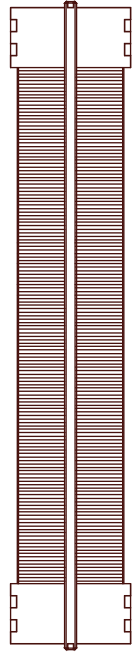

# Ecco Surface Mount, Large

Technical Specifications	Materials	Glass, Wood, Steel
	Product weight	21 lbs
	Lead time	12 weeks
	Integrated LED	16,335 lm / 2700 K / 185 W / 92+ CRI
	Input Voltage	120 V, 240 V or 277
	Dimmer	TRIAC, ELV or 0-10 V
	Certifications	UL, ETL listed, damp-rated, ADA compliant
		   

- Notes
1. This fixture can be installed on a wall or ceiling.
  2. This fixture can be installed vertically or horizontally.
  3. Universal canopy mounting is located at the center of the fixture. Additional anchor holes are available for added support.
  4. This fixture has handmade elements and may exhibit variability within the same piece. These variations are inherent in the production process and are not to be considered as defects. We do our best to maintain a consistent product while honoring handmade craftsmanship.
  5. Dimensions may vary within half an inch.
  6. The LED lifetime is 50,000 hours.
  7. The driver is included with the fixture is installed remotely.
  8. This fixture is designed so the LED board can be replaced when it reaches its lifetime.
  9. This fixture meets the requirements of the Americans with Disabilities Act (ADA) of

Updated April 29, 2025

Front View

Side View

Top View

Isometric View

Front View

Powder

Vertical Stripe

Horizontal Stripe

Basketweave