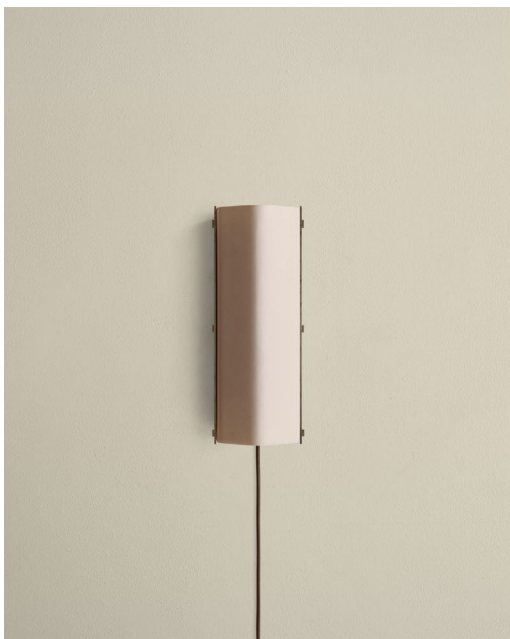

Verso Surface Mount, Small, Plug-in

Technical Specifications	Materials	Glass, Brass-plated steel
	Product weight	8 lbs
	Lead time	12 weeks
	Integrated LED	2,025 lm / 2700 K / 25 W / 92+ CRI
	Input Voltage	120 V
	Dimmer	Integrated dimmer switch
	Certifications	UL, ETL listed

Notes

1. This fixture is installed vertically.
2. Designed for installation with a standard one-gang outlet box. Canopy mounting is located at the center of the fixture. Additional anchor holes are available for added support.
3. This fixture comes with a 16-foot chocolate brown fabric cord. The dimmer switch is our black painted metal finish and is located 8 feet from the plug.
4. This fixture has handmade elements and may exhibit variability within the same piece. These variations are inherent in the production process and are not to be considered as defects. We do our best to maintain a consistent product while honoring handmade craftsmanship.
5. Dimensions may vary within half an inch.
6. The LED lifetime is 50,000 hours.
7. The driver is included within the fixture.
8. This fixture is designed so the LED board can be replaced when it reaches its lifetime.

Updated

April 29, 2025