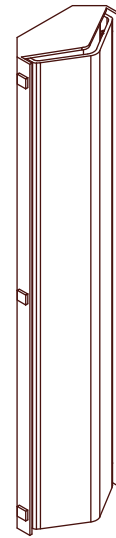

## Notes

1. This fixture can be installed on a wall or ceiling.
2. This fixture can be installed vertically or horizontally.
3. Designed for installation with a standard one-gang outlet box. Canopy mounting is located at the center of the fixture. Additional anchor holes are available for added support.
4. This fixture has handmade elements and may exhibit variability within the same piece. These variations are inherent in the production process and are not to be considered as defects. We do our best to maintain a consistent product while honoring handmade craftsmanship.
5. Dimensions may vary within half an inch.
6. The LED lifetime is 50,000 hours.
7. The driver is included within the fixture.
8. This fixture is designed so the LED board can be replaced when it reaches its lifetime.
9. This fixture meets the requirements of the Americans with Disabilities Act (ADA) of

Updated

April 29, 2025

Front View

Side View

Top View

Isometric View

## Notes

1. This fixture is installed vertically.
2. Designed for installation with a standard one-gang outlet box. Canopy mounting is located at the center of the fixture. Additional anchor holes are available for added support.
3. This fixture comes with a 16-foot chocolate brown fabric cord. The dimmer switch is our black painted metal finish and is located 8 feet from the plug.
4. This fixture has handmade elements and may exhibit variability within the same piece. These variations are inherent in the production process and are not to be considered as defects. We do our best to maintain a consistent product while honoring handmade craftsmanship.
5. Dimensions may vary within half an inch.
6. The LED lifetime is 50,000 hours.
7. The driver is included within the fixture.
8. This fixture is designed so the LED board can be replaced when it reaches its lifetime.