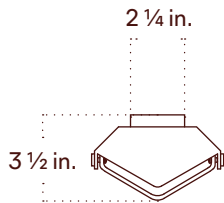

## Notes

1. This fixture can be installed on a wall or ceiling.
2. Designed for installation with a standard one-gang outlet box. Canopy mounting is located at the center of the fixture. Additional anchor holes are available for added support.
3. This fixture has handmade elements and may exhibit variability within the same piece. These variations are inherent in the production process and are not to be considered as defects. We do our best to maintain a consistent product while honoring handmade craftsmanship.
4. Dimensions may vary within half an inch.
5. The LED lifetime is 50,000 hours.
6. The driver is included within the fixture.
7. This fixture is designed so the LED board can be replaced when it reaches its lifetime.
8. This fixture meets the requirements of the Americans with Disabilities Act (ADA) of

Updated

April 29, 2025

Front View

Side View

Top View

Isometric View