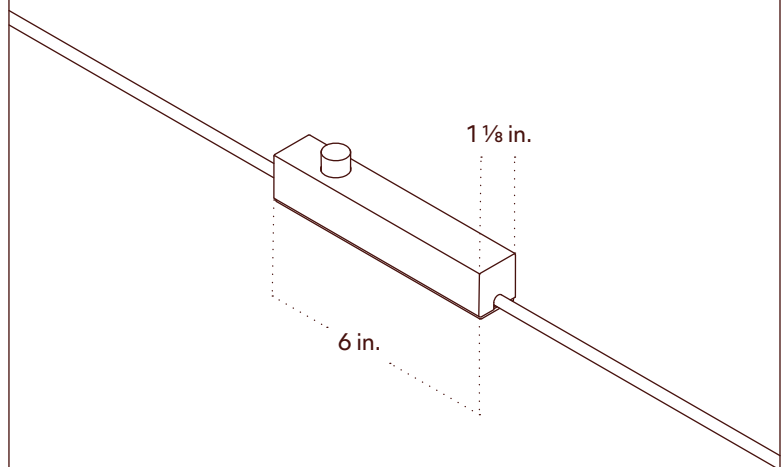

Top View

Inline Dimmer Switch Detail