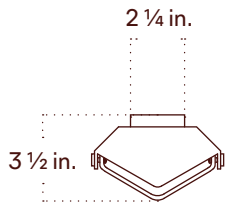

Side View

Top View

Inline Dimmer Switch Detail