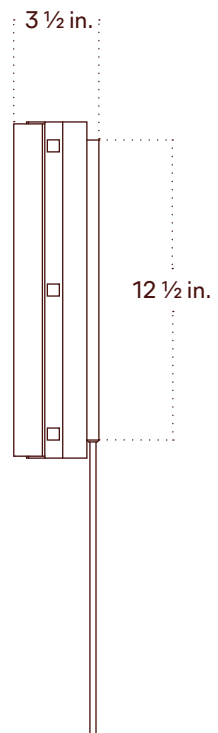

Inline Dimmer Switch Detail

Side View