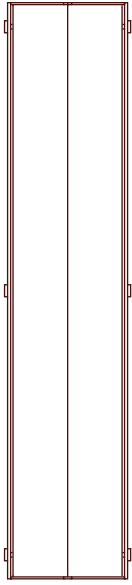

## Notes

1. This fixture can be installed on a wall or ceiling.
2. This fixture can be installed vertically or horizontally.
3. Designed for installation with a standard one-gang outlet box. Canopy mounting is located at the center of the fixture. Additional anchor holes are available for added support.
4. This fixture has handmade elements and may exhibit variability within the same piece. These variations are inherent in the production process and are not to be considered as defects. We do our best to maintain a consistent product while honoring handmade craftsmanship.
5. Dimensions may vary within half an inch.
6. The LED lifetime is 50,000 hours.
7. The driver is included within the fixture.
8. This fixture is designed so the LED board can be replaced when it reaches its lifetime.
9. This fixture meets the requirements of the Americans with Disabilities Act (ADA) of

Updated

April 29, 2025

Front View

Side View

Top View

Isometric View

Updated

April 29, 2025

Front View

Side View

Top View

Inline Dimmer Switch Detail

Front View

Solid