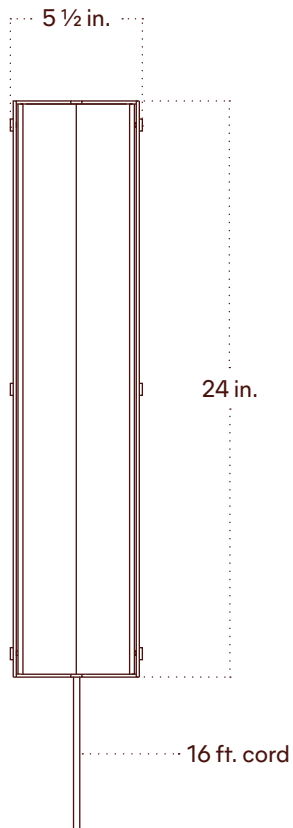

Side View

Top View

Inline Dimmer Switch Detail