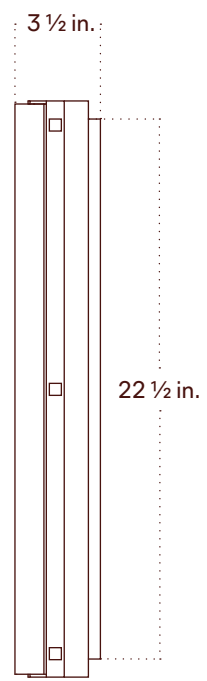

## Technical Specifications

Materials Glass, Brass-plated steel

Product weight 8 lbs

Lead time 12 weeks

Integrated LED 2,025 lm / 2700 K / 25 W / 92+ CRI

Input Voltage 120 V, 240 V or 277 V

Dimmer TRIAC, ELV or 0-10 V

# Verso Surface Mount, Small, Plug-in

Technical Specifications	Materials	Glass, Brass-plated steel
	Product weight	8 lbs
	Lead time	12 weeks
	Integrated LED	2,025 lm / 2700 K / 25 W / 92+ CRI
	Input Voltage	120 V
	Dimmer	Integrated dimmer switch
	Certifications	UL, ETL listed

## Notes

1. This fixture can be installed on a wall or ceiling.
2. Designed for installation with a standard one-gang outlet box. Canopy mounting is located at the center of the fixture. Additional anchor holes are available for added support.
3. This fixture has handmade elements and may exhibit variability within the same piece. These variations are inherent in the production process and are not to be considered as defects. We do our best to maintain a consistent product while honoring handmade craftsmanship.
4. Dimensions may vary within half an inch.
5. The LED lifetime is 50,000 hours.
6. The driver is included within the fixture.
7. This fixture is designed so the LED board can be replaced when it reaches its lifetime.
8. This fixture meets the requirements of the Americans with Disabilities Act (ADA) of

Updated

April 29, 2025

Front View

Side View

Top View

Isometric View