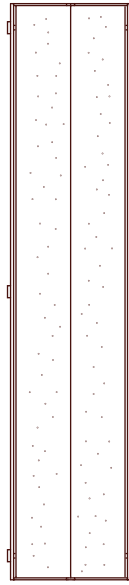

## Notes

1. This fixture can be installed on a wall or ceiling.
2. This fixture can be installed vertically or horizontally.
3. Designed for installation with a standard one-gang outlet box. Canopy mounting is located at the center of the fixture. Additional anchor holes are available for added support.
4. This fixture has handmade elements and may exhibit variability within the same piece. These variations are inherent in the production process and are not to be considered as defects. We do our best to maintain a consistent product while honoring handmade craftsmanship.
5. Dimensions may vary within half an inch.
6. The LED lifetime is 50,000 hours.
7. The driver is included within the fixture.
8. This fixture is designed so the LED board can be replaced when it reaches its lifetime.
9. This fixture meets the requirements of the Americans with Disabilities Act (ADA) of

Updated

April 29, 2025

Front View

Side View

Top View

Isometric View

Updated

April 29, 2025

Front View

Side View

Top View

Inline Dimmer Switch Detail

Front View

Solid