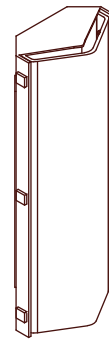

## Notes

1. This fixture can be installed on a wall or ceiling.
2. This fixture can be installed vertically or horizontally.
3. Designed for installation with a standard one-gang outlet box. Canopy mounting is located at the center of the fixture. Additional anchor holes are available for added support.
4. This fixture has handmade elements and may exhibit variability within the same piece. These variations are inherent in the production process and are not to be considered as defects. We do our best to maintain a consistent product while honoring handmade craftsmanship.
5. Dimensions may vary within half an inch.
6. The LED lifetime is 50,000 hours.
7. The driver is included within the fixture.
8. This fixture is designed so the LED board can be replaced when it reaches its lifetime.
9. This fixture meets the requirements of the Americans with Disabilities Act (ADA) of

Updated

April 29, 2025

Front View

Side View

Top View

Isometric View

## Notes

1. This fixture is installed vertically.
2. Designed for installation with a standard one-gang outlet box. Canopy mounting is located at the center of the fixture. Additional anchor holes are available for added support.
3. This fixture comes with a 16-foot chocolate brown fabric cord. The dimmer switch is our black painted metal finish and is located 8 feet from the plug.
4. This fixture has handmade elements and may exhibit variability within the same piece. These variations are inherent in the production process and are not to be considered as defects. We do our best to maintain a consistent product while honoring handmade craftsmanship.
5. Dimensions may vary within half an inch.
6. The LED lifetime is 50,000 hours.
7. The driver is included within the fixture.
8. This fixture is designed so the LED board can be replaced when it reaches its lifetime.