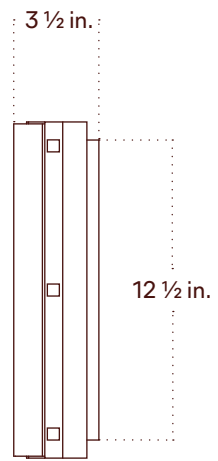

## Technical Specifications

Materials Glass, Brass-plated steel

Product weight 8 lbs

Lead time 12 weeks

Integrated LED 2,025 lm / 2700 K / 25 W / 92+ CRI

Input Voltage 120 V, 240 V or 277 V

Dimmer TRIAC, ELV or 0-10 V

## Notes

1. This fixture can be installed on a wall or ceiling.
2. This fixture can be installed vertically or horizontally.
3. Designed for installation with a standard one-gang outlet box. Canopy mounting is located at the center of the fixture. Additional anchor holes are available for added support.
4. This fixture has handmade elements and may exhibit variability within the same piece. These variations are inherent in the production process and are not to be considered as defects. We do our best to maintain a consistent product while honoring handmade craftsmanship.
5. Dimensions may vary within half an inch.
6. The LED lifetime is 50,000 hours.
7. The driver is included within the fixture.
8. This fixture is designed so the LED board can be replaced when it reaches its lifetime.
9. This fixture meets the requirements of the Americans with Disabilities Act (ADA) of

Updated

April 29, 2025

Front View

Side View

Top View

Isometric View

# Verso Surface Mount, Small, Plug-in

Technical Specifications	Materials	Glass, Brass-plated steel
	Product weight	8 lbs
	Lead time	12 weeks
	Integrated LED	2,025 lm / 2700 K / 25 W / 92+ CRI
	Input Voltage	120 V
	Dimmer	Integrated dimmer switch
	Certifications	UL, ETL listed