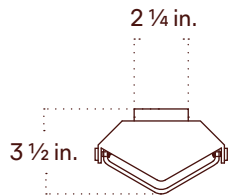

## Notes

1. This fixture can be installed on a wall or ceiling.
2. This fixture can be installed vertically or horizontally.
3. Designed for installation with a standard one-gang outlet box. Canopy mounting is located at the center of the fixture. Additional anchor holes are available for added support.
4. This fixture has handmade elements and may exhibit variability within the same piece. These variations are inherent in the production process and are not to be considered as defects. We do our best to maintain a consistent product while honoring handmade craftsmanship.
5. Dimensions may vary within half an inch.
6. The LED lifetime is 50,000 hours.
7. The driver is included within the fixture.
8. This fixture is designed so the LED board can be replaced when it reaches its lifetime.
9. This fixture meets the requirements of the Americans with Disabilities Act (ADA) of

Updated

April 29, 2025

Front View

Side View

Top View

Isometric View

# Verso Surface Mount, Small, Plug-in

Technical Specifications	Materials	Glass, Brass-plated steel
	Product weight	8 lbs
	Lead time	12 weeks
	Integrated LED	2,025 lm / 2700 K / 25 W / 92+ CRI
	Input Voltage	120 V
	Dimmer	Integrated dimmer switch
	Certifications	UL, ETL listed