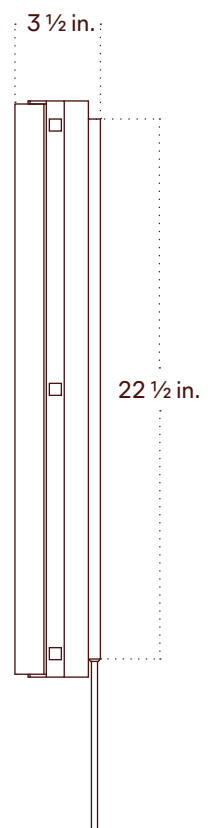

Side View

Top View

Inline Dimmer Switch Detail