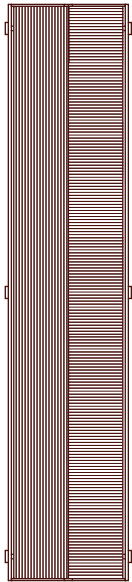

Basketweave