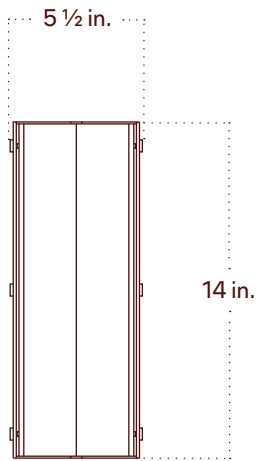

Front View

Side View