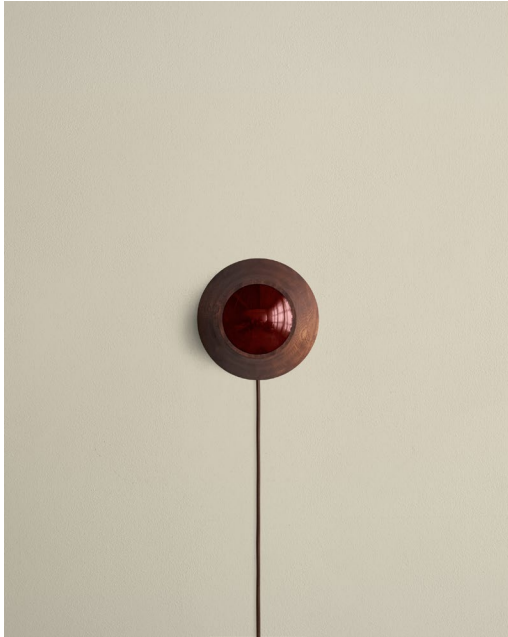

# Mira Surface Mount, Medium

Technical Specifications	Materials	Glass, Wood, Steel
	Product weight	3 lbs
	Lead time	12 weeks
	Integrated LED	1,200 lm / 1800K -3000K / 15 W / CRI
	Input Voltage	120 V, 240 V or 277 V
	Dimmer	TRIAC, ELV or 0-10 V
	Certifications	UL, ETL listed, damp-rated, ADA compliant
		   

Notes	<ol style="list-style-type: none"><li>1. This fixture can be installed on a wall or ceiling.</li><li>2. Universal canopy mounting is located at the center of the fixture. Additional anchor holes are available for added support.</li><li>3. This fixture has handmade elements and may exhibit variability within the same piece. These variations are inherent in the production process and are not to be considered as defects. We do our best to maintain a consistent product while honoring handmade craftsmanship.</li><li>4. Dimensions may vary within half an inch.</li><li>5. The LED lifetime is 50,000 hours.</li><li>6. The driver is included within the fixture.</li><li>7. This fixture is designed so the LED board can be replaced when it reaches its lifetime.</li><li>8. This fixture meets the requirements of the Americans with Disabilities Act (ADA) of</li></ol>
-------	---

Updated	April 29, 2025
---------	----------------

Front View

Side View

Front View: Ceiling Installation

Isometric View

# Mira Surface Mount, Medium, Plug-in

---