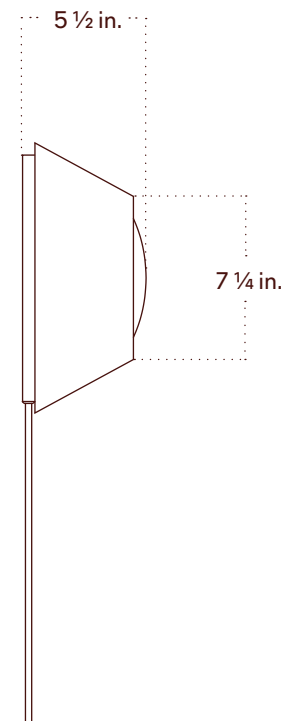

# Mira Surface Mount, Medium

Technical Specifications	Materials	Glass, Wood, Steel
	Product weight	3 lbs
	Lead time	12 weeks
	Integrated LED	1,200 lm / 1800K -3000K / 15 W / CRI
	Input Voltage	120 V, 240 V or 277 V
	Dimmer	TRIAC, ELV or 0-10 V
	Certifications	UL, ETL listed, damp-rated, ADA compliant
		   

Updated

April 29, 2025

Front View

Side View

Front View: Ceiling Installation

Isometric View

---

Updated

April 29, 2025

Front View

Side View

Top View

Inline Dimmer Switch Detail

Front View