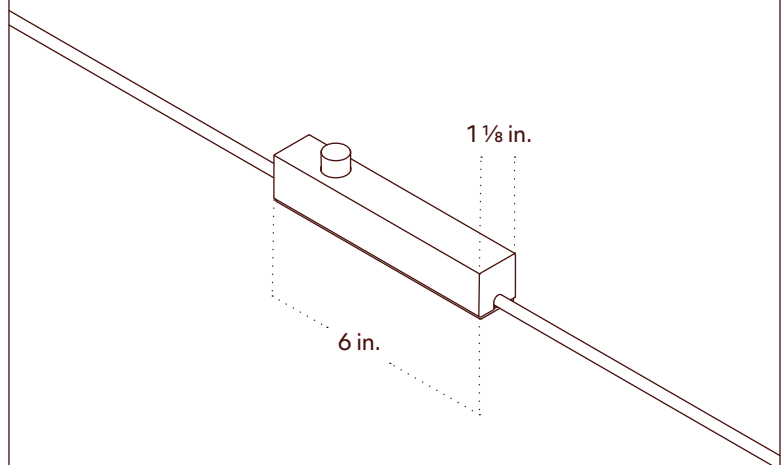

Front View

Side View

Top View