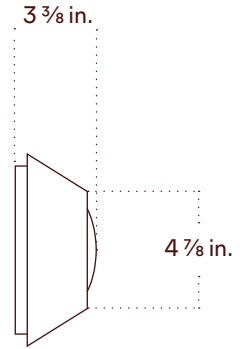

# Elio Surface Mount, Small

Technical Specifications	Materials	Glass, Wood, Steel
	Product weight	2 lbs
	Lead time	12 weeks
	Integrated LED	1,200 lm / 1800K -3000K / 15 W / CRI
	Input Voltage	120 V, 240 V or 277 V
	Dimmer	TRIAC, ELV or 0-10 V
	Certifications	UL, ETL listed, damp-rated, ADA compliant
		   

Updated	April 29, 2025
---------	----------------

Front View

Side View

Front View: Ceiling Installation

Isometric View

# Mira Surface Mount, Medium

Technical Specifications	Materials	Glass, Wood, Steel
	Product weight	3 lbs
	Lead time	12 weeks
	Integrated LED	1,200 lm / 1800K -3000K / 15 W / CRI
	Input Voltage	120 V, 240 V or 277 V
	Dimmer	TRIAC, ELV or 0-10 V
	Certifications	UL, ETL listed, damp-rated, ADA compliant
		   