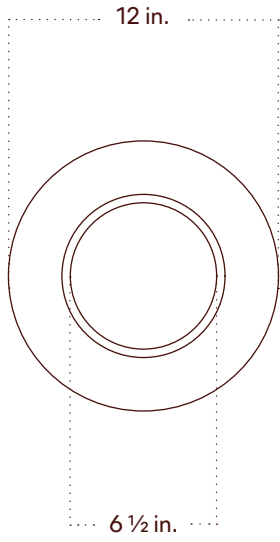

# Mira Surface Mount, Medium

Technical Specifications	Materials	Glass, Wood, Steel
	Product weight	3 lbs
	Lead time	12 weeks
	Integrated LED	1,200 lm / 1800K -3000K / 15 W / CRI
	Input Voltage	120 V, 240 V or 277 V
	Dimmer	TRIAC, ELV or 0-10 V
	Certifications	UL, ETL listed, damp-rated, ADA compliant
		   

Updated

April 29, 2025

Front View

Side View

Front View: Ceiling Installation

Isometric View