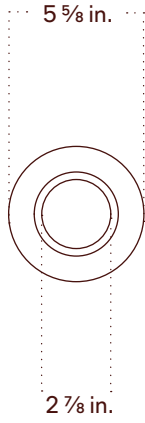

# Elio Surface Mount, Small

Technical Specifications	Materials	Glass, Wood, Steel
	Product weight	2 lbs
	Lead time	12 weeks
	Integrated LED	1,200 lm / 1800K -3000K / 15 W / CRI
	Input Voltage	120 V, 240 V or 277 V
	Dimmer	TRIAC, ELV or 0-10 V
	Certifications	UL, ETL listed, damp-rated, ADA compliant
		   

Updated	April 29, 2025
---------	----------------

Front View

Side View

Front View: Ceiling Installation

Isometric View

# Mira Surface Mount, Medium

Technical Specifications	Materials	Glass, Wood, Steel
	Product weight	3 lbs
	Lead time	12 weeks
	Integrated LED	1,200 lm / 1800K -3000K / 15 W / CRI
	Input Voltage	120 V, 240 V or 277 V
	Dimmer	TRIAC, ELV or 0-10 V
	Certifications	UL, ETL listed, damp-rated, ADA compliant
		   