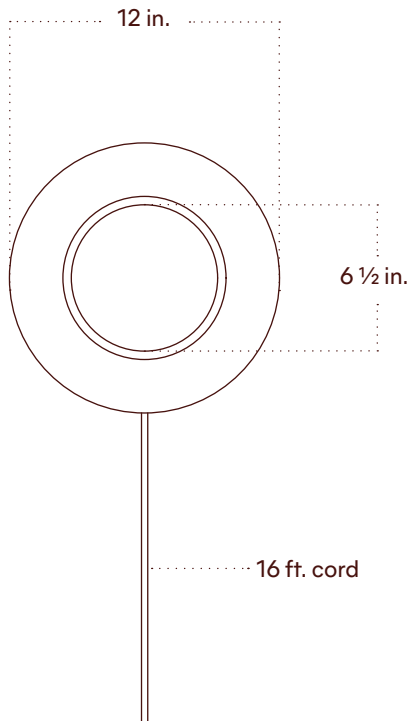

# Elio Surface Mount, Small

Technical Specifications	Materials	Glass, Wood, Steel
	Product weight	2 lbs
	Lead time	12 weeks
	Integrated LED	1,200 lm / 1800K -3000K / 15 W / CRI
	Input Voltage	120 V, 240 V or 277 V
	Dimmer	TRIAC, ELV or 0-10 V
	Certifications	UL, ETL listed, damp-rated, ADA compliant
		   

# Mira Surface Mount, Medium

Technical Specifications	Materials	Glass, Wood, Steel
	Product weight	3 lbs
	Lead time	12 weeks
	Integrated LED	1,200 lm / 1800K -3000K / 15 W / CRI
	Input Voltage	120 V, 240 V or 277 V
	Dimmer	TRIAC, ELV or 0-10 V
	Certifications	UL, ETL listed, damp-rated, ADA compliant
		   

## Notes

1. Universal canopy mounting is located at the center of the fixture. Additional anchor holes are available for added support.
2. This fixture comes with a 16-foot chocolate brown fabric cord. The dimmer switch is our black painted metal finish and is located 8 feet from the plug.
3. This fixture has handmade elements and may exhibit variability within the same piece. These variations are inherent in the production process and are not to be considered as defects. We do our best to maintain a consistent product while honoring handmade craftsmanship.
4. Dimensions may vary within half an inch.
5. The LED lifetime is 50,000 hours.
6. The driver is included within the fixture.
7. This fixture is designed so the LED board can be replaced when it reaches its lifetime.

---

Updated

April 29, 2025

Front View

Side View

Top View

Inline Dimmer Switch Detail

Front View