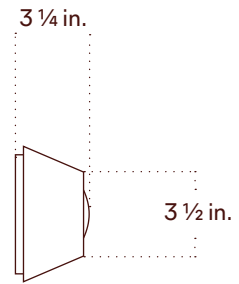

# Elio Surface Mount, Small

Technical Specifications	Materials	Glass, Wood, Steel
	Product weight	2 lbs
	Lead time	12 weeks
	Integrated LED	1,200 lm / 1800K -3000K / 15 W / CRI
	Input Voltage	120 V, 240 V or 277 V
	Dimmer	TRIAC, ELV or 0-10 V
	Certifications	UL, ETL listed, damp-rated, ADA compliant
		   

Updated	April 29, 2025
---------	----------------

Front View

Side View

Front View: Ceiling Installation

Isometric View

# Mira Surface Mount, Medium

Technical Specifications	Materials	Glass, Wood, Steel
	Product weight	3 lbs
	Lead time	12 weeks
	Integrated LED	1,200 lm / 1800K -3000K / 15 W / CRI
	Input Voltage	120 V, 240 V or 277 V
	Dimmer	TRIAC, ELV or 0-10 V
	Certifications	UL, ETL listed, damp-rated, ADA compliant
		   