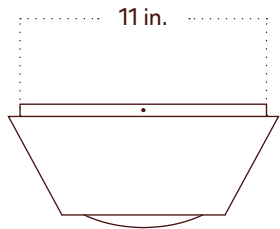

## Notes

1. This fixture can be installed on a wall or ceiling.
2. This fixture has handmade elements and may exhibit variability within the same piece. These variations are inherent in the production process and are not to be considered as defects. We do our best to maintain a consistent product while honoring handmade craftsmanship.
3. Dimensions may vary within half an inch.
4. The LED lifetime is 50,000 hours.
5. The driver is included within the fixture.
6. This fixture is designed so the LED board can be replaced when it reaches its lifetime.

Updated

April 29, 2025

Front View

Side View

Front View: Ceiling Installation

Isometric View