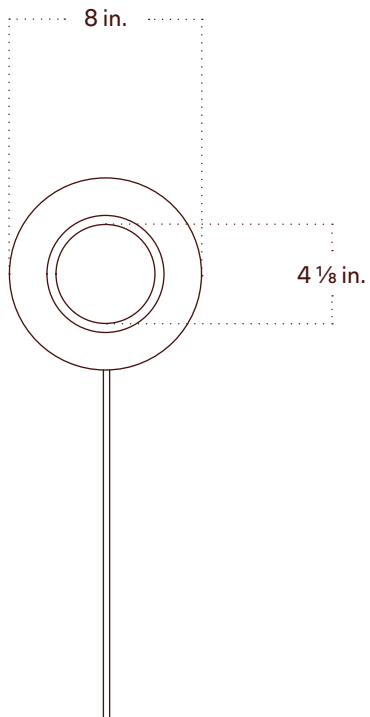

Front View

Side View

Top View