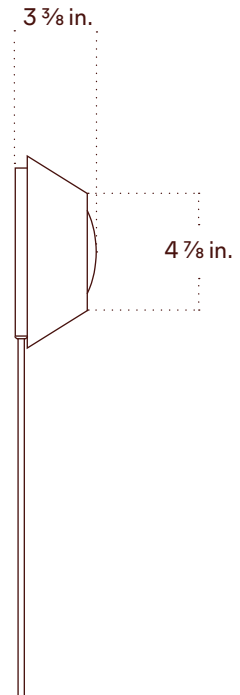

# Mira Surface Mount, Medium

Technical Specifications	Materials	Glass, Wood, Steel
	Product weight	3 lbs
	Lead time	12 weeks
	Integrated LED	1,200 lm / 1800K -3000K / 15 W / CRI
	Input Voltage	120 V, 240 V or 277 V
	Dimmer	TRIAC, ELV or 0-10 V
	Certifications	UL, ETL listed, damp-rated, ADA compliant
		   

---

Updated

April 29, 2025

Front View

Side View

Top View

Inline Dimmer Switch Detail