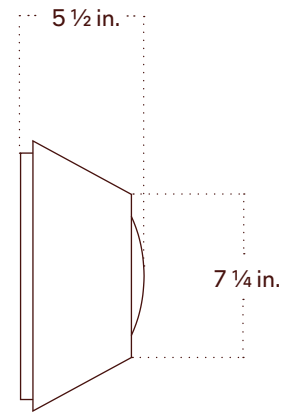

## Notes

1. This fixture can be installed on a wall or ceiling.
2. This fixture has handmade elements and may exhibit variability within the same piece. These variations are inherent in the production process and are not to be considered as defects. We do our best to maintain a consistent product while honoring handmade craftsmanship.
3. Dimensions may vary within half an inch.
4. The LED lifetime is 50,000 hours.
5. The driver is included within the fixture.
6. This fixture is designed so the LED board can be replaced when it reaches its lifetime.

Updated

April 29, 2025

Front View

Side View

Front View: Ceiling Installation

Isometric View