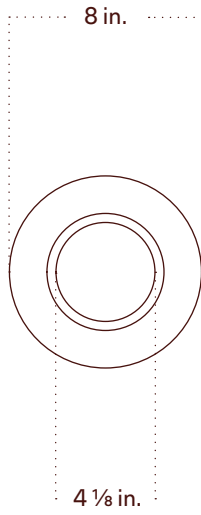

# Elio Surface Mount, Small

Technical Specifications	Materials	Glass, Wood, Steel
	Product weight	2 lbs
	Lead time	12 weeks
	Integrated LED	1,200 lm / 1800K -3000K / 15 W / CRI
	Input Voltage	120 V, 240 V or 277 V
	Dimmer	TRIAC, ELV or 0-10 V
	Certifications	UL, ETL listed, damp-rated, ADA compliant
		   

Updated	April 29, 2025
---------	----------------

Front View

Side View

Front View: Ceiling Installation

Isometric View

# Mira Surface Mount, Medium

Technical Specifications	Materials	Glass, Wood, Steel
	Product weight	3 lbs
	Lead time	12 weeks
	Integrated LED	1,200 lm / 1800K -3000K / 15 W / CRI
	Input Voltage	120 V, 240 V or 277 V
	Dimmer	TRIAC, ELV or 0-10 V
	Certifications	UL, ETL listed, damp-rated, ADA compliant
		   