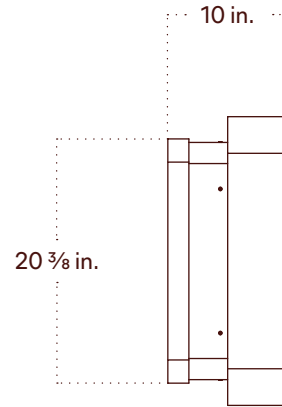

## Technical Specifications

Materials	Glass, Brass-plated steel
Product weight	55 lbs
Lead time	12 weeks
Integrated LED	15,120 lm / 2700K / 170W / 92+ CRI
Input Voltage	120 V, 240 V or 277 V
Dimmer	TRIAC, ELV or 0-10 V
Certifications	UL, ETL listed, damp-rated

## Notes

1. This fixture can be installed on a wall or ceiling.
2. Universal canopy mounting is located at the center of the fixture. Additional anchor holes are available for added support.
3. This fixture has handmade elements and may exhibit variability within the same piece. These variations are inherent in the production process and are not to be considered as defects. We do our best to maintain a consistent product while honoring handmade craftsmanship.
4. Dimensions may vary within half an inch.
5. The LED lifetime is 50,000 hours.
6. The driver is included within the fixture.
7. This fixture is designed so the LED board can be replaced when it reaches its lifetime.

Updated

April 29, 2025

Front View

Side View

Front View: Ceiling Installation

Isometric View