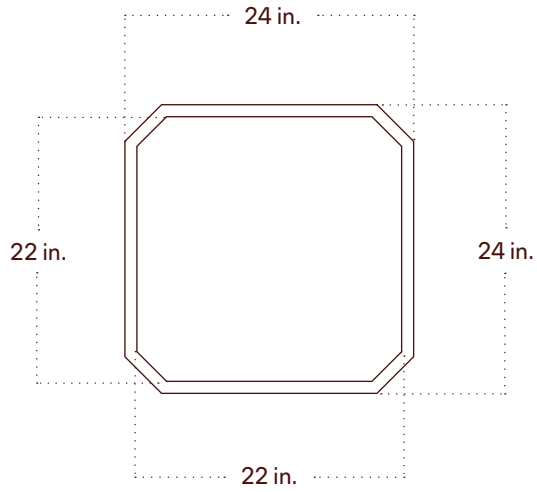

Front View

Side View

Front View: Ceiling Installation

Isometric View