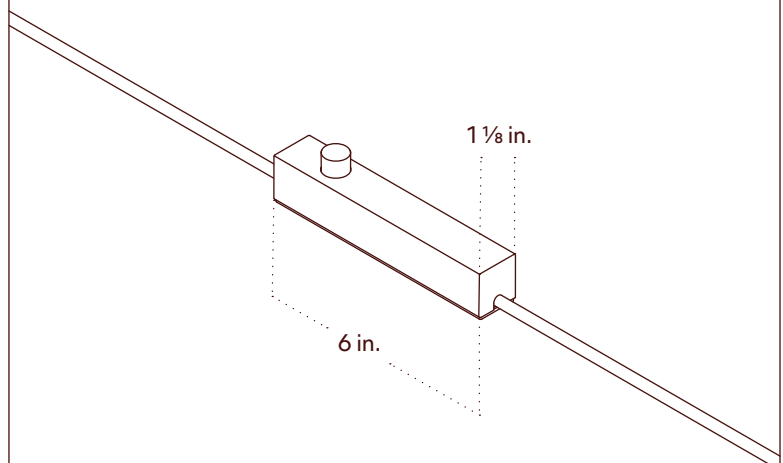

## Notes

1. Universal canopy mounting is located at the center of the fixture. Additional anchor holes are available for added support.
2. This fixture comes with a 16-foot chocolate brown fabric cord. The dimmer switch is our black painted metal finish and is located 8 feet from the plug.
3. This fixture has handmade elements and may exhibit variability within the same piece. These variations are inherent in the production process and are not to be considered as defects. We do our best to maintain a consistent product while honoring handmade craftsmanship.
4. Dimensions may vary within half an inch.
5. The LED lifetime is 50,000 hours.
6. The driver is included within the fixture.
7. This fixture is designed so the LED board can be replaced when it reaches its lifetime.

Updated

April 29, 2025

Front View

Side View

Front View: Ceiling Installation

Inline Dimmer Switch Detail

Front View

Powder