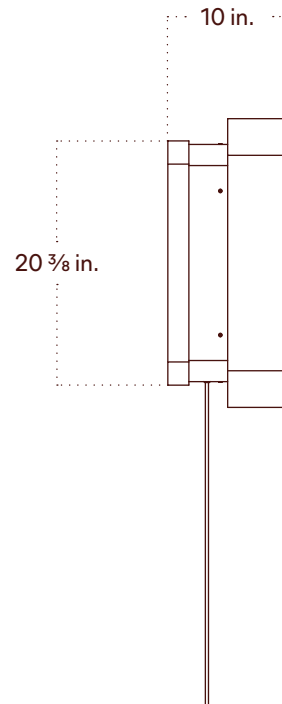

Inline Dimmer Switch Detail

Side View