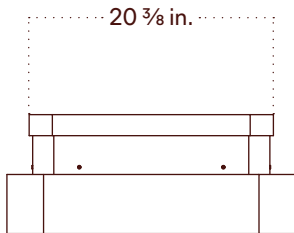

## Technical Specifications

Materials	Glass, Brass-plated steel
Product weight	55 lbs
Lead time	12 weeks
Integrated LED	15,120 lm / 2700K / 170W / 92+ CRI
Input Voltage	120 V, 240 V or 277 V
Dimmer	TRIAC, ELV or 0-10 V
Certifications	UL, ETL listed, damp-rated

## Notes

1. This fixture can be installed on a wall or ceiling.
2. Universal canopy mounting is located at the center of the fixture. Additional anchor holes are available for added support.
3. This fixture has handmade elements and may exhibit variability within the same piece. These variations are inherent in the production process and are not to be considered as defects. We do our best to maintain a consistent product while honoring handmade craftsmanship.
4. Dimensions may vary within half an inch.
5. The LED lifetime is 50,000 hours.
6. The driver is included within the fixture.
7. This fixture is designed so the LED board can be replaced when it reaches its lifetime.

Updated

April 29, 2025

Front View

Side View

Front View: Ceiling Installation

Isometric View