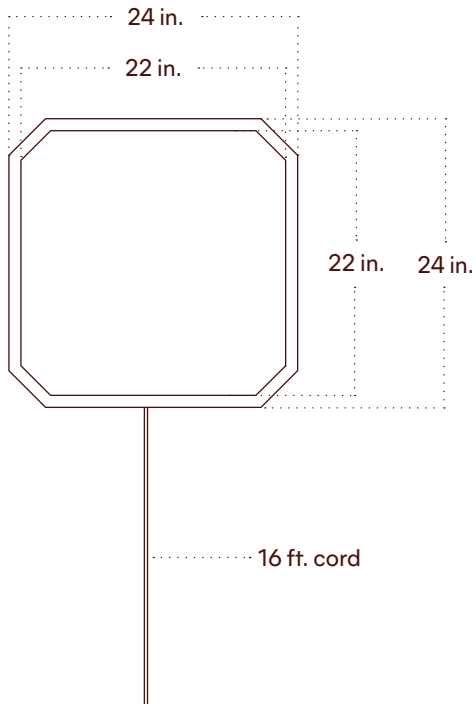

Front View: Ceiling Installation

Front View