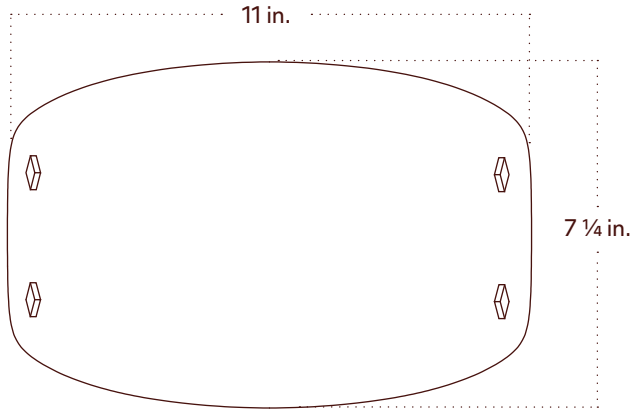

## Technical Specifications

|                |                                      |
|----------------|--------------------------------------|
| Materials      | Glass, Brass-plated steel            |
| Product weight | 7 lbs                                |
| Lead time      | 12 weeks                             |
| Integrated LED | 2,400 lm / 1800K -3000K / 25 W / CRI |
| Input Voltage  | 120 V, 240 V or 277 V                |
| Dimmer         | TRIAC, ELV or 0-10 V                 |
| Certifications | UL, ETL listed, damp-rated           |

## Notes

1. This fixture has handmade elements and may exhibit variability within the same piece. These variations are inherent in the production process and are not to be considered as defects. We do our best to maintain a consistent product while honoring handmade craftsmanship.
2. Dimensions may vary within half an inch.
3. The LED lifetime is 50,000 hours.
4. The driver is included within the fixture.
5. This fixture is designed so the LED board can be replaced when it reaches its lifetime.

Updated

April 29, 2025

Front View

Side View

Top View

Isometric View