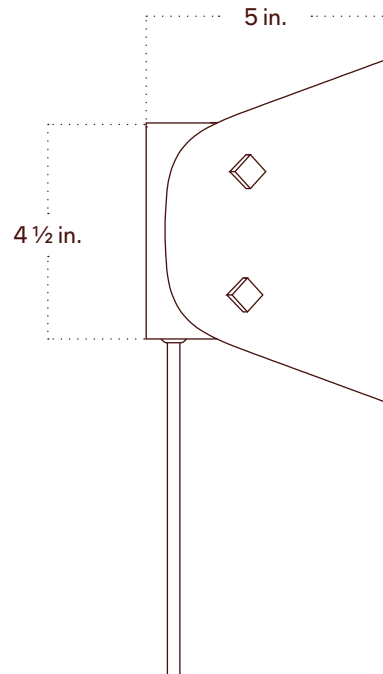

## Notes

1. This fixture comes with a 16-foot chocolate brown fabric cord. The dimmer switch is our black painted metal finish and is located 8 feet from the plug.
2. This fixture has handmade elements and may exhibit variability within the same piece. These variations are inherent in the production process and are not to be considered as defects. We do our best to maintain a consistent product while honoring handmade craftsmanship.
3. Dimensions may vary within half an inch.
4. The LED lifetime is 50,000 hours.
5. The driver is included within the fixture.
6. This fixture is designed so the LED board can be replaced when it reaches its lifetime.

Updated

April 29, 2025

Front View

Side View

Top View

Inline Dimmer Switch Detail

Front View

Solid