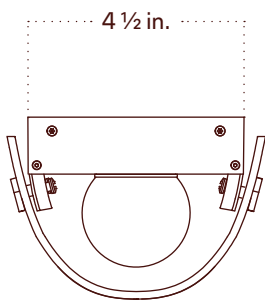

## Notes

1. This fixture has handmade elements and may exhibit variability within the same piece. These variations are inherent in the production process and are not to be considered as defects. We do our best to maintain a consistent product while honoring handmade craftsmanship.
2. Dimensions may vary within half an inch.
3. The LED lifetime is 50,000 hours.
4. The driver is included within the fixture.
5. This fixture is designed so the LED board can be replaced when it reaches its lifetime.
6. This fixture meets the requirements of the Americans with Disabilities Act (ADA) of

Updated

April 29, 2025

Front View

Side View

Top View

Isometric View