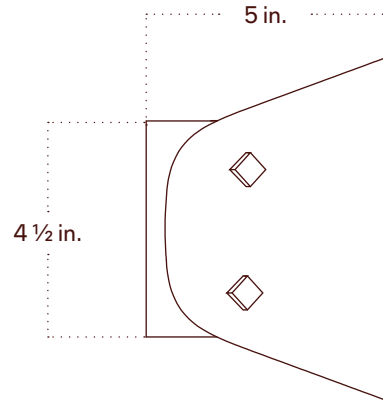

## Notes

1. This fixture has handmade elements and may exhibit variability within the same piece. These variations are inherent in the production process and are not to be considered as defects. We do our best to maintain a consistent product while honoring handmade craftsmanship.
2. Dimensions may vary within half an inch.
3. The LED lifetime is 50,000 hours.
4. The driver is included within the fixture.
5. This fixture is designed so the LED board can be replaced when it reaches its lifetime.

Updated

April 29, 2025

Front View

Side View

Top View

Isometric View