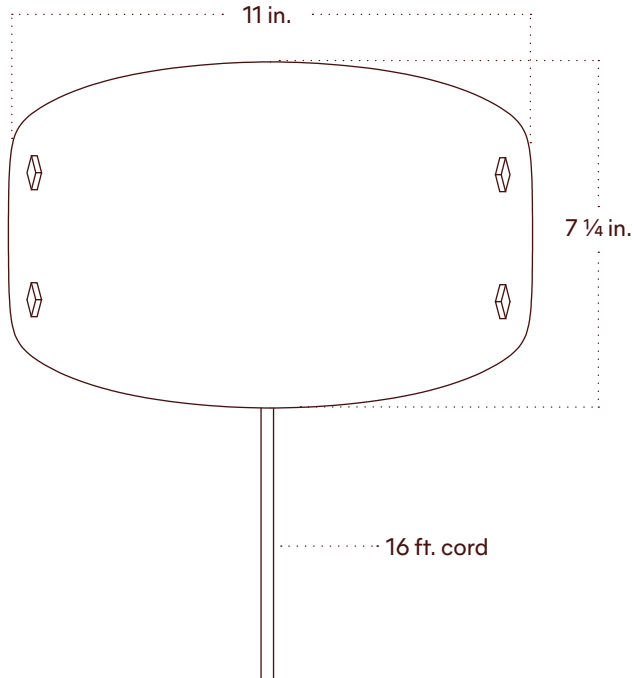

Top View

Front View