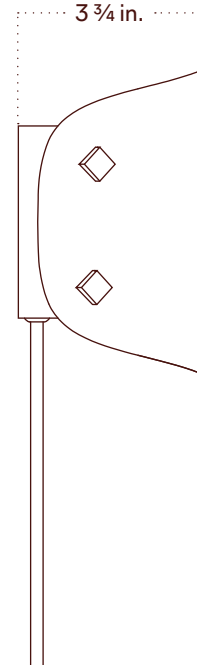

Inline Dimmer Switch Detail

Side View