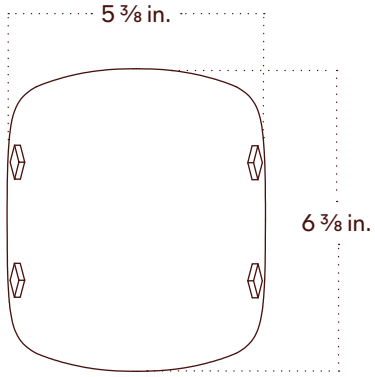

## Technical Specifications

|                |   |
|----------------|---|
| Materials      | Glass, Brass-plated steel                 |
| Product weight | 3.5 lbs                                   |
| Lead time      | 12 weeks                                  |
| Integrated LED | 1,200 lm / 1800K -3000K / 15 W / CRI      |
| Input Voltage  | 120 V, 240 V or 277 V                     |
| Dimmer         | TRIAC, ELV or 0-10 V                      |
| Certifications | UL, ETL listed, damp-rated, ADA compliant |

## Notes

1. This fixture has handmade elements and may exhibit variability within the same piece. These variations are inherent in the production process and are not to be considered as defects. We do our best to maintain a consistent product while honoring handmade craftsmanship.
2. Dimensions may vary within half an inch.
3. The LED lifetime is 50,000 hours.
4. The driver is included within the fixture.
5. This fixture is designed so the LED board can be replaced when it reaches its lifetime.
6. This fixture meets the requirements of the Americans with Disabilities Act (ADA) of

Updated

April 29, 2025

Front View

Side View

Top View

Isometric View