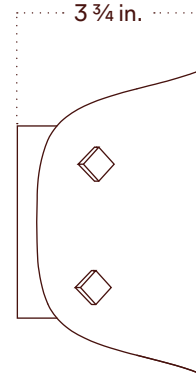

## Notes

1. This fixture has handmade elements and may exhibit variability within the same piece. These variations are inherent in the production process and are not to be considered as defects. We do our best to maintain a consistent product while honoring handmade craftsmanship.
2. Dimensions may vary within half an inch.
3. The LED lifetime is 50,000 hours.
4. The driver is included within the fixture.
5. This fixture is designed so the LED board can be replaced when it reaches its lifetime.
6. This fixture meets the requirements of the Americans with Disabilities Act (ADA) of

Updated

April 29, 2025

Front View

Side View

Top View

Isometric View