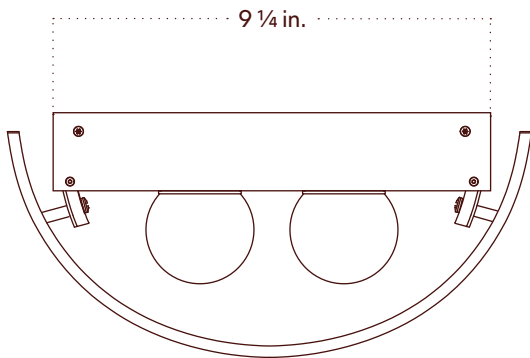

## Notes

1. This fixture has handmade elements and may exhibit variability within the same piece. These variations are inherent in the production process and are not to be considered as defects. We do our best to maintain a consistent product while honoring handmade craftsmanship.
2. Dimensions may vary within half an inch.
3. The LED lifetime is 50,000 hours.
4. The driver is included within the fixture.
5. This fixture is designed so the LED board can be replaced when it reaches its lifetime.

Updated

April 29, 2025

Front View

Side View

Top View

Isometric View