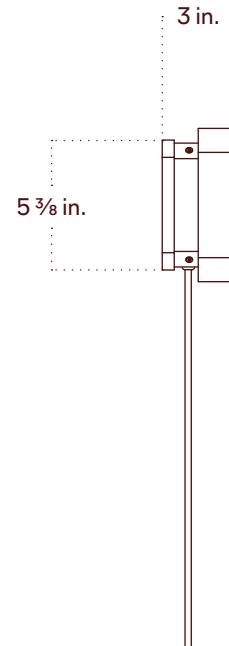

Inline Dimmer Switch Detail

Side View