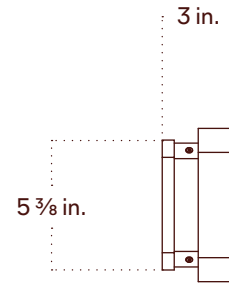

Strata Surface Mount, Small

Technical Specifications	Materials	Glass, Brass-plated steel
	Product weight	2.5 lbs
	Lead time	12 weeks
	Integrated LED	878 lm / 2700K / 15 W / 92+ CRI
	Input Voltage	120 V, 240 V or 277 V
	Dimmer	TRIAC, ELV or 0-10 V
	Certifications	UL, ETL listed, damp-rated, ADA compliant
		   

- Notes
1. This fixture can be installed on a wall or ceiling.
 2. This fixture has handmade elements and may exhibit variability within the same piece. These variations are inherent in the production process and are not to be considered as defects. We do our best to maintain a consistent product while honoring handmade craftsmanship.
 3. Dimensions may vary within half an inch.
 4. The LED lifetime is 50,000 hours.
 5. The driver is included within the fixture.
 6. This fixture is designed so the LED board can be replaced when it reaches its lifetime.
 7. This fixture meets the requirements of the Americans with Disabilities Act (ADA) of

Updated

April 29, 2025

Front View

Side View

Front View: Ceiling Installation

Isometric View

Strata Surface Mount, Small, Plug-in

Technical Specifications