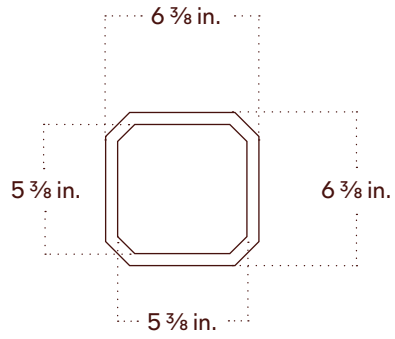

Front View

Side View