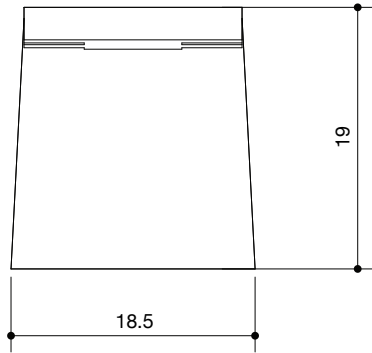

## H COUNTER STOOL

The H Counter Stool is a testament to the simplicity of geometry, embodying a seamless interplay of lines and materiality. Upholstered entirely in mohair, the angular frame accentuates its precise form.

### PRODUCT SPECIFICATIONS

MATERIALS	Solid wood frame   traditional webbing   foam padding   upholstered in a selection of Maharam mohair Also available in COM or COL
DIMENSIONS	18.5 W 19 D 43.5 H IN   SH IN 47 W D 110 H CM   SH 75.5 CM
WEIGHT	30 LBS   11 KG
FABRIC REQUIREMENTS	3 yards swatch required for approval
SHIPPING	Worldwide shipping. Quotes upon request