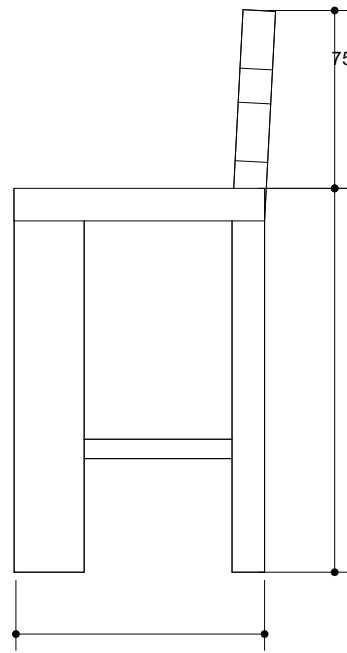

**PERSONA**

## H COUNTER STOOL

The H Counter Stool is a testament to the simplicity of geometry, embodying a seamless interplay of lines and materiality. Upholstered entirely in mohair, the angular frame accentuates its precise form.

### PRODUCT SPECIFICATIONS

MATERIALS	Solid wood frame   traditional webbing   foam padding   upholstered in a selection of Maharam mohair Also available in COM or COL
DIMENSIONS	18.5 W 19 D 43.5 H IN   SH IN 47 W D 110 H CM   SH 75.5 CM
WEIGHT	30 LBS   11 KG
FABRIC REQUIREMENTS	3 yards swatch required for approval
SHIPPING	Worldwide shipping. Quotes upon request