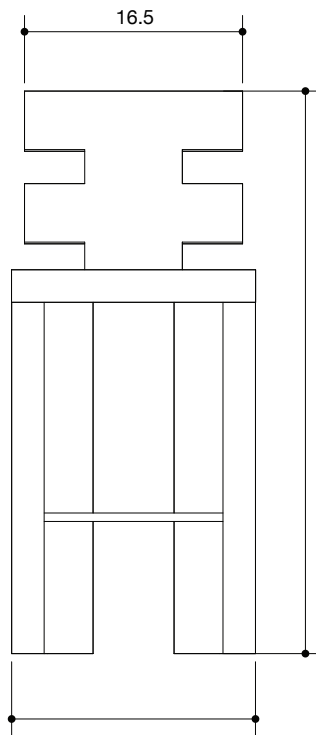

**PERSONA**

## H COUNTER STOOL

The H Counter Stool is a testament to the simplicity of geometry, embodying a seamless interplay of lines and materiality. Upholstered entirely in mohair, the angular frame accentuates its precise form.

### PRODUCT SPECIFICATIONS

MATERIALS	Solid wood frame   traditional webbing   foam padding   upholstered in a selection of Maharam mohair Also available in COM or COL
DIMENSIONS	18.5 W 19 D 43.5 H IN   SH IN 47 W D 110 H CM   SH 75.5 CM
WEIGHT	30 LBS   11 KG
FABRIC REQUIREMENTS	3 yards swatch required for approval
SHIPPING	Worldwide shipping. Quotes upon request