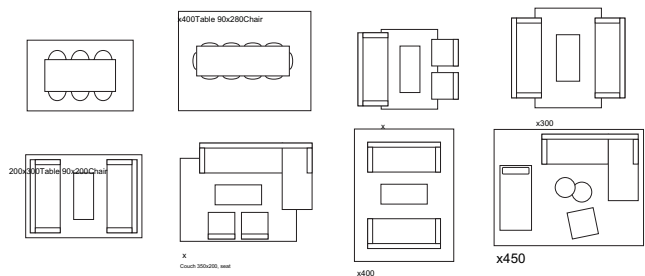

CHOOSING A RUG

Choose the characteristics of the rug, its colour and design to suit the space in which it will be laid. If it is to be laid in a hall, for example, you may choose a type of rug that is more resistant to wear, and a colour that is a little darker and dirt-tolerant. Use a rug as a means of bringing together the rest of the interior. Decide whether you want to place a sofa on the rug or at its edge. If a rug is to be placed underneath a dining table, add at least 60 cm all round the table to allow space for pulling out the chairs. Woven rugs are suitable for most settings, both public and private. Ideal for use in domestic settings such as dining rooms, halls and kitchens, and in retail environments, conference premises and corridors. May also be laid as a carpet.