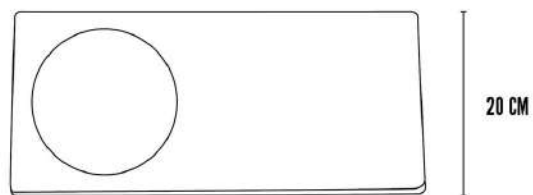

Logistics

EAN number		Package - CBM	
Package height in cm		Package - Weight KG	
Package width in cm		Tariff Code No	
Package length in cm		Country of origin	China
Suitable for Courier	Yes	Quantity of Inner Boxes	1