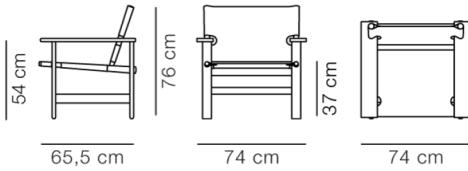

WOOD

Performance canvas, papyrus

Teak untreated, FSC Mix 70%

DIMENSIONS

Weight: 7 kg

PACKAGING INFORMATION

L: 81 cm, W: 72 cm, H: 85 cm,

Cbm: 0.5m³ (1 Pcs.)