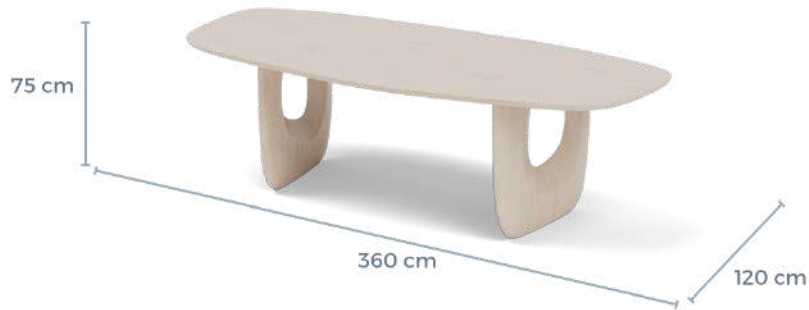

Savignyplatz Dining

320 Dining Table
By Sebastian Herkner

ORIGIN Germany
SUSTAINABILITY FSC Wood. Foam Free Packaging & Flat Packed
PRODUCTION Made to Order

PRODUCT SPECIFICATIONS

DIMENSIONS 320cm W x 120cm D x 75cm H / 126.0" W x 47.2" D x 29.5" H

ORIGIN Germany
SUSTAINABILITY FSC Wood. Foam Free Packaging & Flat Packed
PRODUCTION Made to Order

PRODUCT SPECIFICATIONS

DIMENSIONS 260cm W x 120cm D x 75cm H / 102.4" W x 47.2" D x 29.5" H

PACKAGE TYPE Top
WEIGHT 237kg / 522.5lbs
ASSEMBLY REQUIRED Yes

NUDE-OAK

CINDERWOOD -
OAK

TOBACCO - OAK

MAN OF PARTS

Savignyplatz Dining

360 Dining Table
By Sebastian Herkner

ORIGIN Germany
SUSTAINABILITY FSC Wood, Foam Free Packaging & Flat Packed
PRODUCTION Made to Order

PRODUCT SPECIFICATIONS

DIMENSIONS 360cm W x 120cm D x 75cm H / 141.7" W x 47.2" D x 29.5" H

PACKAGE TYPE Top
WEIGHT 334kg / 736.3lbs
ASSEMBLY REQUIRED Yes

PACKAGE TYPE Base
WEIGHT 104kg / 229.3lbs
ASSEMBLY REQUIRED Yes