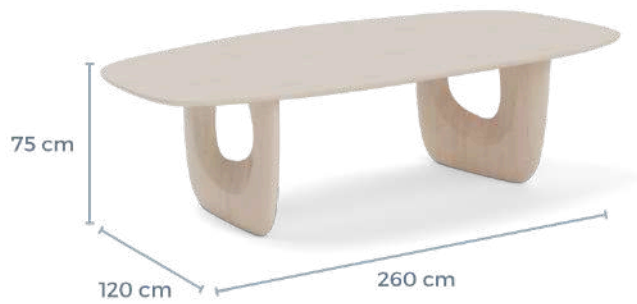

Savignyplatz Dining

260 Dining Table
By Sebastian Herkner

ORIGIN Germany
SUSTAINABILITY FSC Wood. Foam Free Packaging & Flat Packed
PRODUCTION Made to Order

PRODUCT SPECIFICATIONS

DIMENSIONS 260cm W x 120cm D x 75cm H / 102.4" W x 47.2" D x 29.5" H

PACKAGE TYPE Top
WEIGHT 237kg / 522.5lbs
ASSEMBLY REQUIRED Yes

PACKAGE TYPE Base
WEIGHT 104kg / 229.3lbs
ASSEMBLY REQUIRED Yes

FINISHES

CUSTOMIZATION

Customization available. Contact

WOOD-FINISH

MAN OF PARTS