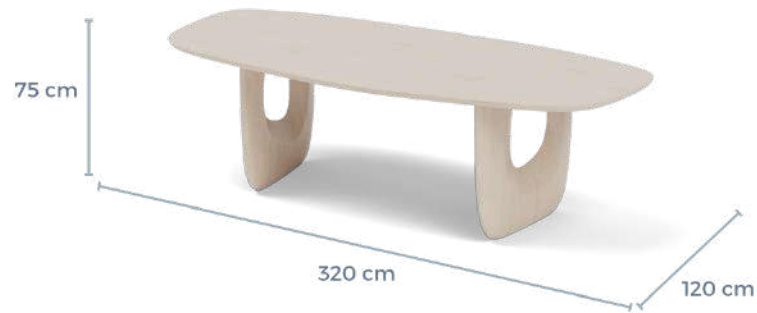

Savignyplatz Dining

320 Dining Table
By Sebastian Herkner

ORIGIN Germany
SUSTAINABILITY FSC Wood. Foam Free Packaging & Flat Packed
PRODUCTION Made to Order

PRODUCT SPECIFICATIONS

DIMENSIONS 320cm W x 120cm D x 75cm H / 126.0" W x 47.2" D x 29.5" H

PACKAGE TYPE Top
WEIGHT 309kg / 681.2lbs
ASSEMBLY REQUIRED Yes

PACKAGE TYPE Base
WEIGHT 104kg / 229.3lbs
ASSEMBLY REQUIRED Yes

FINISHES

CUSTOMIZATION

Customization available. Contact

WOOD-FINISH

MAN OF PARTS