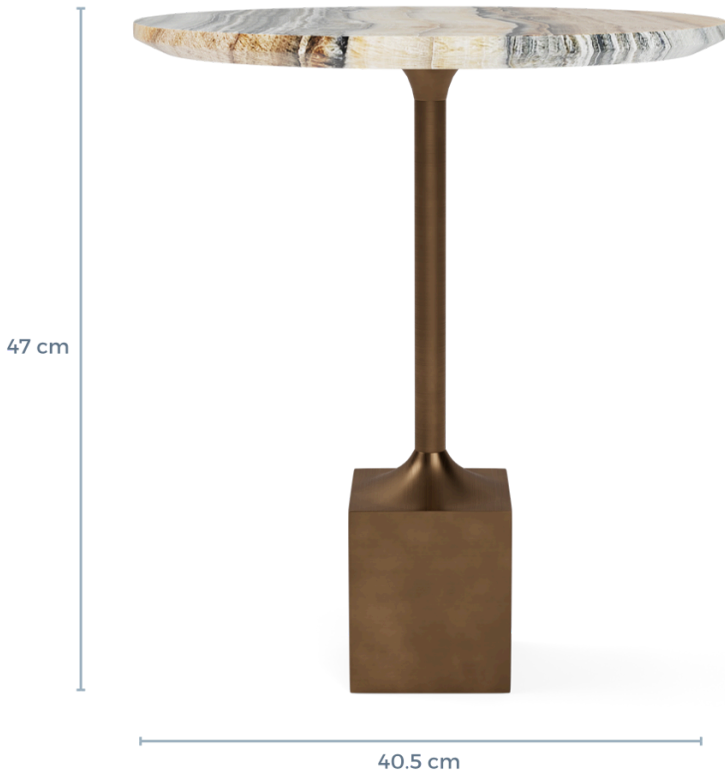

## PRODUCT SPECIFICATIONS

DIMENSIONS 40.5cm Dia x 47cm H / 15.9" Dia x 18.5" H  
PACKAGE TYPE Top  
WEIGHT 35kg / 77.2lbs  
ASSEMBLY REQUIRED Yes

---

## FINISHES

### STONE-FINISH

ONICE VELLUTO  
MARBLE

PAKISTANI ONYX

**MAN OF PARTS**