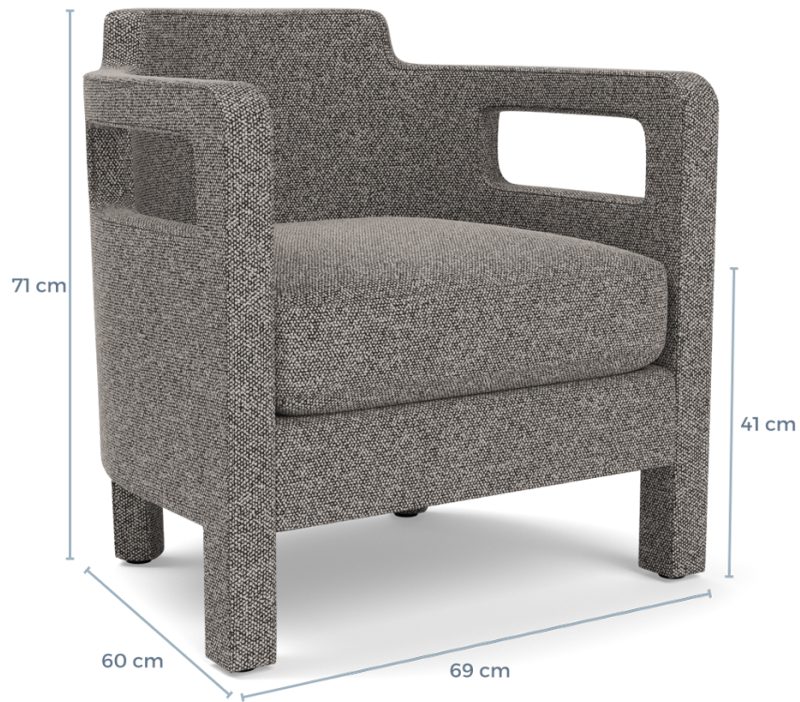

# Jinbao Street

Lounge Chair  
By Yabu Pushelberg

ORIGIN  
PRODUCTION

Italy  
Made to Order

---

## PRODUCT SPECIFICATIONS

DIMENSIONS	70cm W x 60cm D x 71cm H / 27.6" W x 23.6" D x 28.0" H
SEAT HEIGHT	41cm / 16.1"
ARM HEIGHT	63.5cm
COM	3.5 m
COL	7 sq.m
WEIGHT	31kg / 68.3lbs
ASSEMBLY REQUIRED	No

## MAN OF PARTS