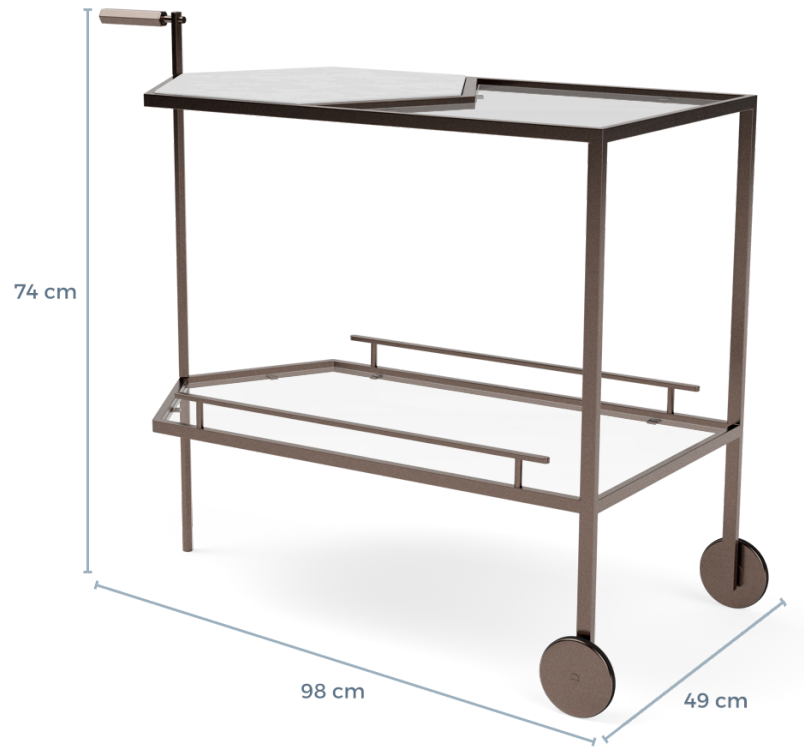

Gin Lane

Bar Cart
By Yabu Pushelberg

ORIGIN
PRODUCTION

Italy
Stocked

PRODUCT SPECIFICATIONS

DIMENSIONS 98cm W x 49cm D x 74cm H / 38.6" W x 19.3" D x 29.1" H

WEIGHT 57kg / 125.7lbs

ASSEMBLY REQUIRED Yes

MAN OF PARTS