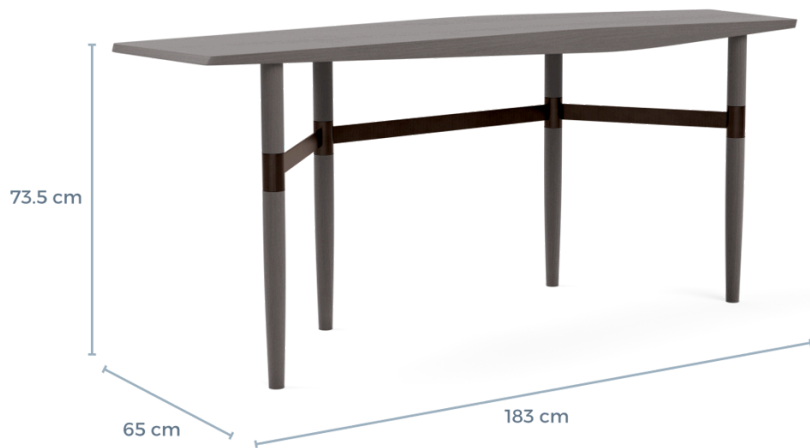

Darling Point Desk

Desk
By Yabu Pushelberg

ORIGIN Netherlands
SUSTAINABILITY FSC Wood
PRODUCTION Made to Order

PRODUCT SPECIFICATIONS

DIMENSIONS 183cm W x 65cm D x 73.5cm H / 72.0" W x 25.6" D x 28.9" H
WEIGHT 124kg / 273.4lbs
ASSEMBLY REQUIRED No

FINISHES

CUSTOMIZATION

Customization available. Contact

WOOD-FINISH

MAN OF PARTS