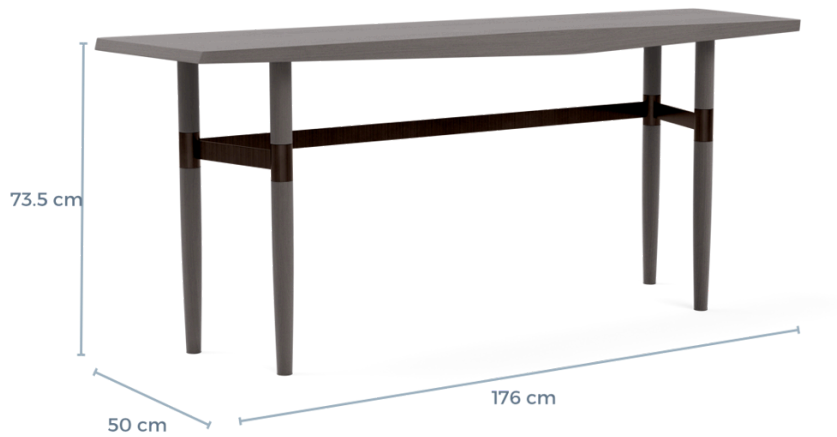

Darling Point Console

Console
By Yabu Pushelberg

ORIGIN Netherlands
SUSTAINABILITY FSC Wood
PRODUCTION Made to Order

PRODUCT SPECIFICATIONS

DIMENSIONS 176cm W x 50cm D x 73.5cm H / 69.3" W x 19.7" D x 28.9" H
WEIGHT 116kg / 255.7lbs
ASSEMBLY REQUIRED No

FINISHES

CUSTOMIZATION

Customization available. Contact

WOOD-FINISH

MAN OF PARTS