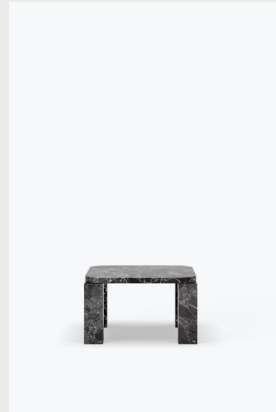

Item No:
Variant: Costa Black