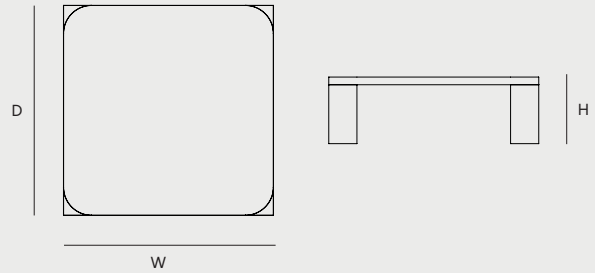

82x82, Wood

Height: 130 mm / 5.1"
Width: 870 mm / 34.3"
Depth: 870 mm / 34.3"

Weight

60x60, Natural Stone

60 kg / lbs

60x60, Wood

18 kg / 39.7 lbs

82x82, Natural Stone

80 kg / lbs

82x82, Wood

25 kg / 55.1 lbs

Weight incl Packaging

60x60, Natural Stone

77 kg / lbs

60x60, Wood

21 kg / 46.3 lbs

82x82, Natural Stone

110 kg / lbs

82x82, Wood

28 kg / 61.7 lbs