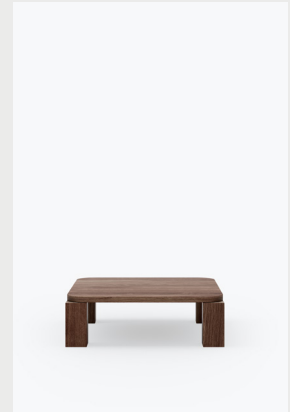

Item No:
Variant: Fumed Oak