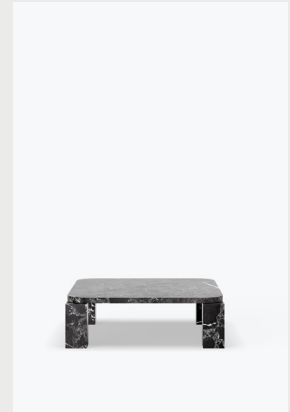

Item No:
Variant: Costa Black