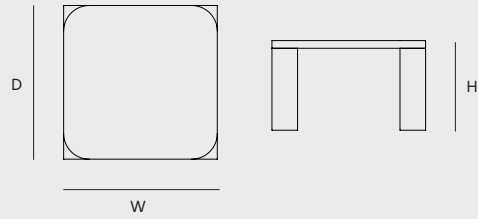

**Dimensions****60x60**

Height: 360 mm / 14.2"  
Width: 600 mm / 23.6"  
Depth: 600 mm / 23.6"

**82x82**

Height: 265 mm / 10.4"  
Width: 820 mm / 32.3"  
Depth: 820 mm / 32.3"

**Packaging Dimensions****60x60, Natural Stone****Tabletop**

Height: 110 mm / 4.3"  
Width: 680 mm / 26.8"  
Depth: 680 mm / 26.8"

**Legs**

Height: 180 mm / 7.1"  
Width: 540 mm / 21.3"  
Depth: 400 mm / 15.8"

**60x60, Wood**

Height: 160 mm / 6.3"  
Width: 650 mm / 25.6"  
Depth: 650 mm / 25.6"

**82x82, Natural Stone****Tabletop**

Height: 110 mm / 4.3"  
Width: 900 mm / 35.4"  
Depth: 900 mm / 35.4"

**Legs**

Height: 200 mm / 7.9"  
Width: 580 mm / 22.8"  
Depth: 310 mm / 12.2"

**82x82, Wood**

Height: 130 mm / 5.1"  
Width: 870 mm / 34.3"  
Depth: 870 mm / 34.3"