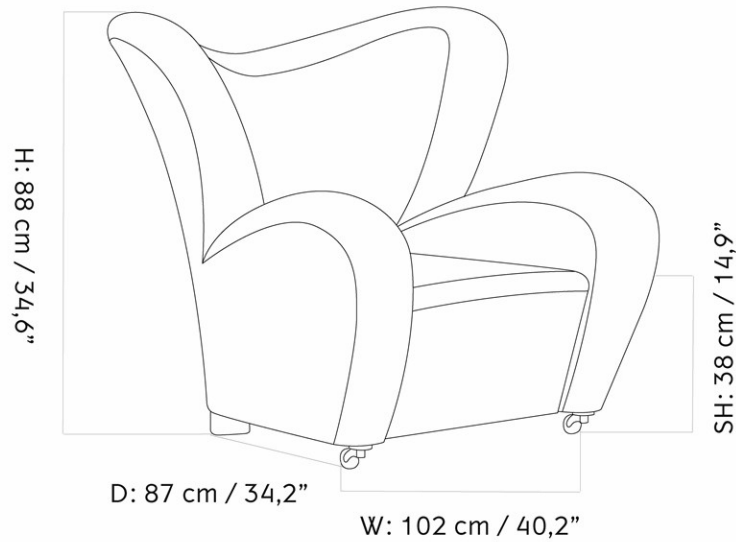

Audo

THE TIRED MAN LOUNGE CHAIR Designed by *Flemming Lassen*

DESCRIPTION The Tired Man Lounge Chair is available in a range of textiles and sheepskin upholstery, with legs in either natural oak or dark-stained oak. The chair features front brass castors and is also available with a matching ottoman.

SKU		COUNTRY OF ORIGIN	Lithuania
EAN		MATERIALS	Steel, Webbing / Belts, Plywood, Foam, Upholstery, Pocket Springs, Wadding, Solid Oak, Solid Brass
BASE MATERIAL	Oak, Solid, Dark Stained	CO2e	Kg
BASE TYPE	4-Legs Base	WARRANTY	10 years (Download)
FOAM TYPE	US - CAL117	CARE INSTRUCTIONS	Base Material Upholstery
PRICE CATEGORY	PC3L		
UPHOLSTERY	SHEEPSKIN SKANDILOCK		
UPHOLSTERY COLOUR	Moonlight		
UPHOLSTERY TYPE	Fully Upholstered		
DESIGNER	Flemming Lassen		
PRODUCT TYPE	Lounge Chair		
ENVIRONMENT	Indoor		
TEXTILE LEATHER CONSUMPTION	Textile Consumption: yds Leather Consumption: ft2		

Audo

THE TIRED MAN LOUNGE CHAIR Designed by *Flemming Lassen*

TECHNICAL SPECIFICATIONS

DIMENSIONS

Arm Height: "
Seat Height: "
Seat Depth: "
Product Height: "
Product Width: "
Product Depth: "

NET WEIGHT

Lb

GROSS WEIGHT

Lb

PACKAGING TYPE

Brown Box

PACKAGING MEASUREMENTS

H x W x D
" x " x "

PRODUCTION PROCESS

The lounge chair is constructed with a structural frame made of plywood. Seat consists of layered foam in different hardness with webbing/belts and springs underneath. Back and armrests consist of a double foam layer, with the front part reinforced with foam flex. The legs are made from oak, with two additional brass legs functioning as wheels.