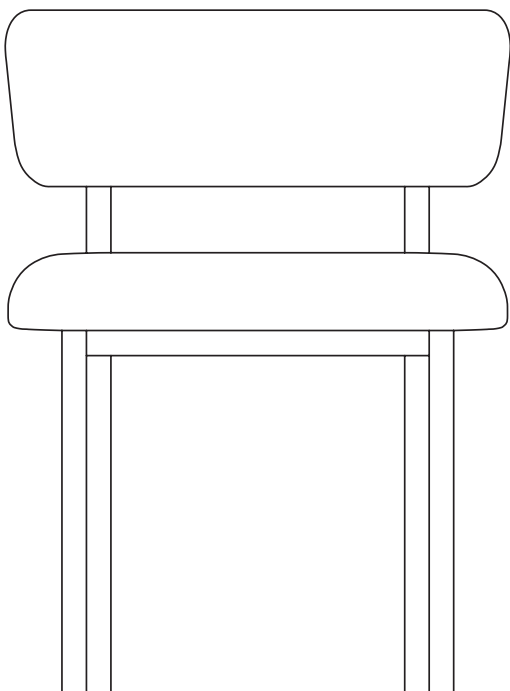

---

**Dimensions**

W 53 cm, D 52 cm, H 75 cm  
Seat H 45 cm, D 43 cm  
Other heights on request

---

**Weight**

8.5 kg

---

**Packaging type**