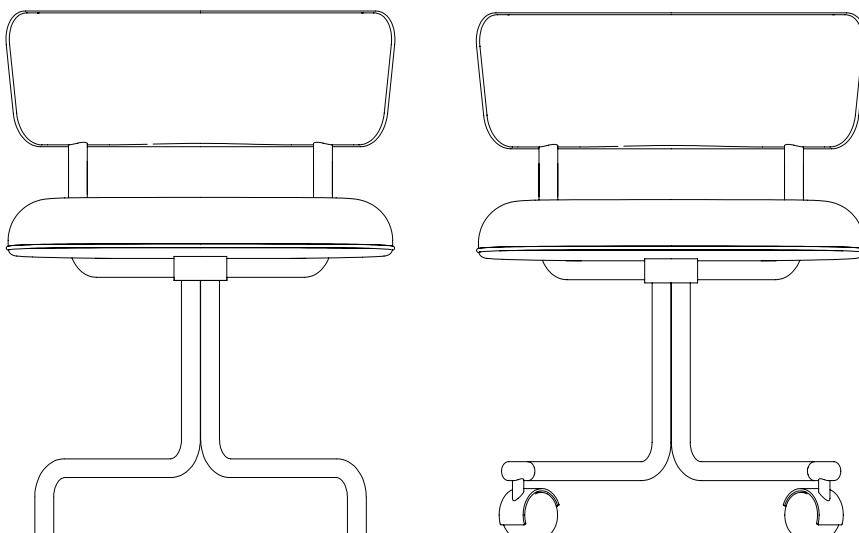

## Description

“Font Swivel” is a line extension to the Font collection. A comfortable office chair, as its swivel base allows extra movement instead of having to twist when seated. Same as for the Font collection - Font Swivel comes with many style options.

---

**Dimensions**

W 53 cm, D 52 cm, H 75 cm  
Seat H 45 cm, D 43 cm  
Other heights on request

---

**Weight**

10 kg

---

**Packaging type**