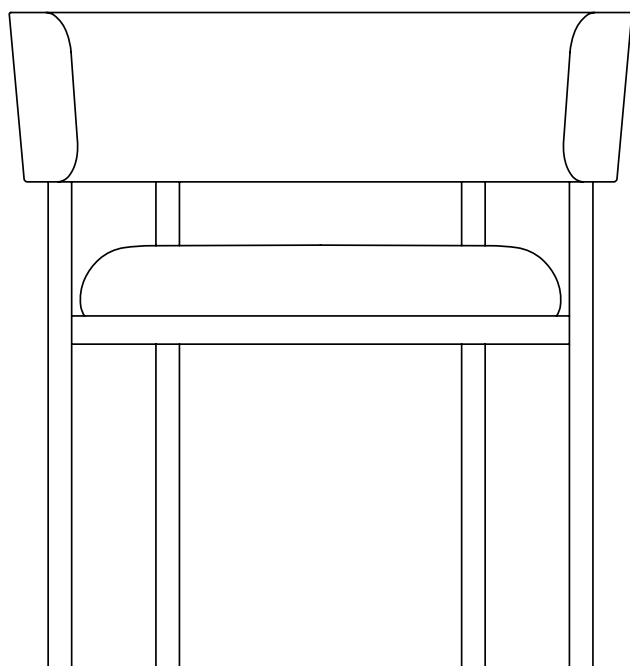

Description

Font out door is an outdoor version of the popular Font collection. Same as for the Font collection, the outdoor collection includes eight design pieces ranging from bar stools, to dining and lounge chairs, with and without armrest. The collections are interconnected through the design which is evolved from the geometry of the circle.

Dimensions

W 67 cm, D 55 cm, H 72 cm
Seat H 45 cm, D 43 cm
Other heights on request

Weight

11 kg

Packaging type

Assembled in box, plastic bag

Number of parcels

1

Packaging dimensions

W 69 cm, D 57 cm, H 75 cm

Packaging weight

13 kg

Materials frame

- Powder-coated metal (RAL 1015)
- Galvanized steel
- Customized RAL colors (Price on request)

COM/COL

Fabric consumption: 1.65 x 1.4 m