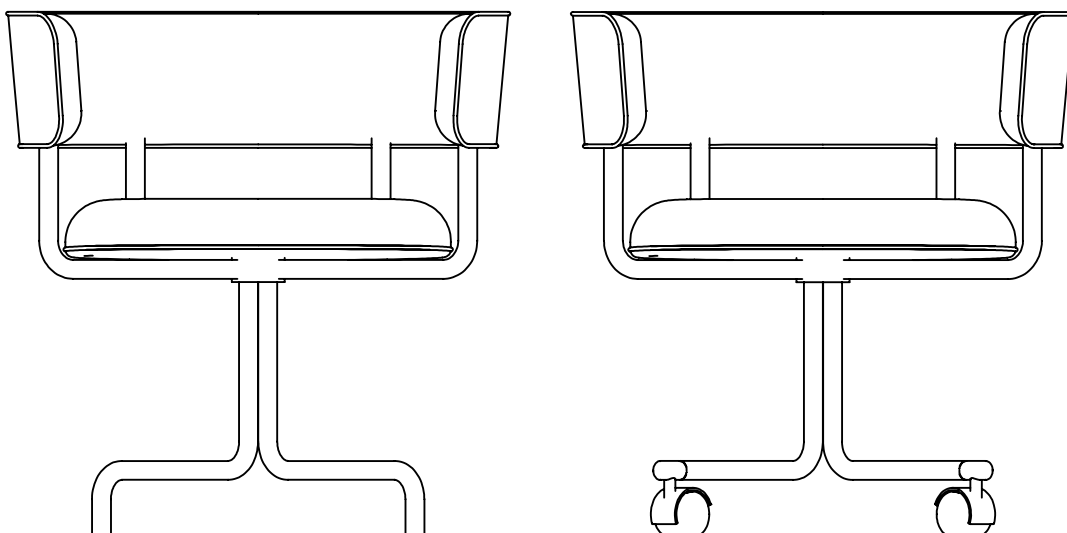

Description

“Font Swivel” is a line extension to the Font collection. A comfortable office chair, as its swivel base allows extra movement instead of having to twist when seated. Same as for the Font collection - Font Swivel comes with many style options.

Dimensions

W 67 cm, D 55 cm, H 72 cm
Seat H 45 cm, D 43 cm
Other heights on request

Weight

11 kg

Packaging type

Assembled in box, plastic bag

Number of parcels

1

Packaging dimensions

W 69 cm, D 57 cm, H 75 cm

Packaging weight

13 kg

Materials (frame)

- Powder-coated black metal (RAL 9005)
- Mirror polished steel
- Customized colors (RAL)

Base

Swivel
Swivel with castors