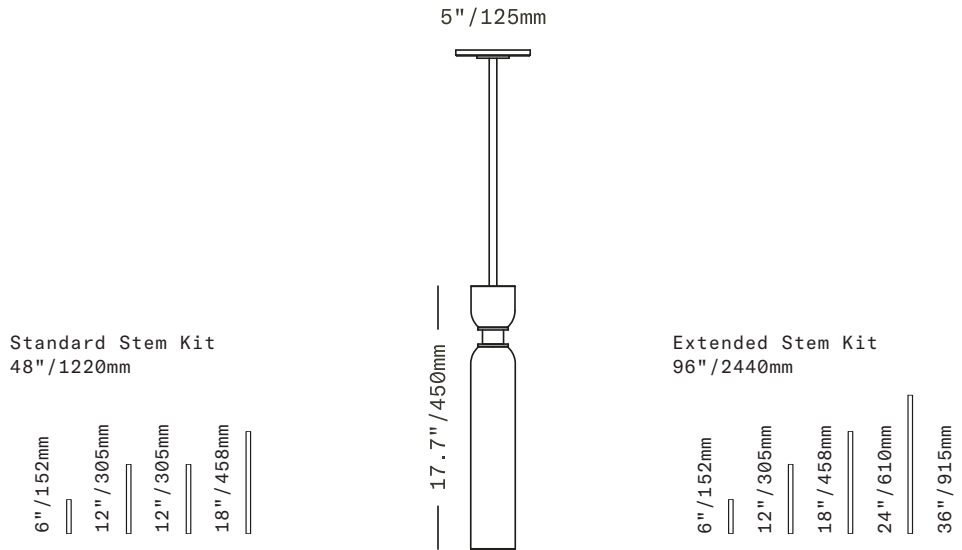

# SkLO Union Small

PENDANT

SkLO + AvroKO

The designs of the Union lighting series combine upward- and downward-oriented glass dome shapes of different proportions in carefully curated palettes that mix color, transparency, and texture. The Union Small Pendant combines a long, narrow, lit dome of opaque glass on the lower half with a smaller, upward-facing dome of frosted glass. The two domes are separated by a brass element featuring classic detailing. It is an exercise in contrasts, offering a meaningful presence despite its size. Available in multiple glass color combinations, and brass hardware finishes. Part of the SkLO + AvroKO collection – a collaboration between SkLO and the AvroKO Partners.

UL listed suitable for dry and damp locations (US & Canada)

Socket 120V G9 7W Max (LED bulb included)

Requires recessed electrical box for installation

Standard canopy does NOT accommodate sloped ceilings or swagging of this light. Other canopy options are available at an additional cost. Visit the Accessories page on our website to see available canopy options and review compatibility

Fixture includes our field-adjustable Standard Stem Kit (consists of (1) 6"/152mm, (2) 12"/305mm, and (1) 18"/458mm combinable stem sections) – additional Stem Kits are available at additional cost

Our field-adjustable Extended Stem Kit is available at additional cost (consists of (1) 6"/152mm, (1) 12"/305mm, (1) 18"/458mm, (1) 24"/610mm and (1) 36"/915mm combinable stem sections)

Custom cut-to-order stems (not field-adjustable) available – requires specified OAL (overall drop length) – minimum OAL 24"/615mm. Lengths over 66"/1685mm available at additional cost

Fixture weight (approximate): 6lbs/2.75kg