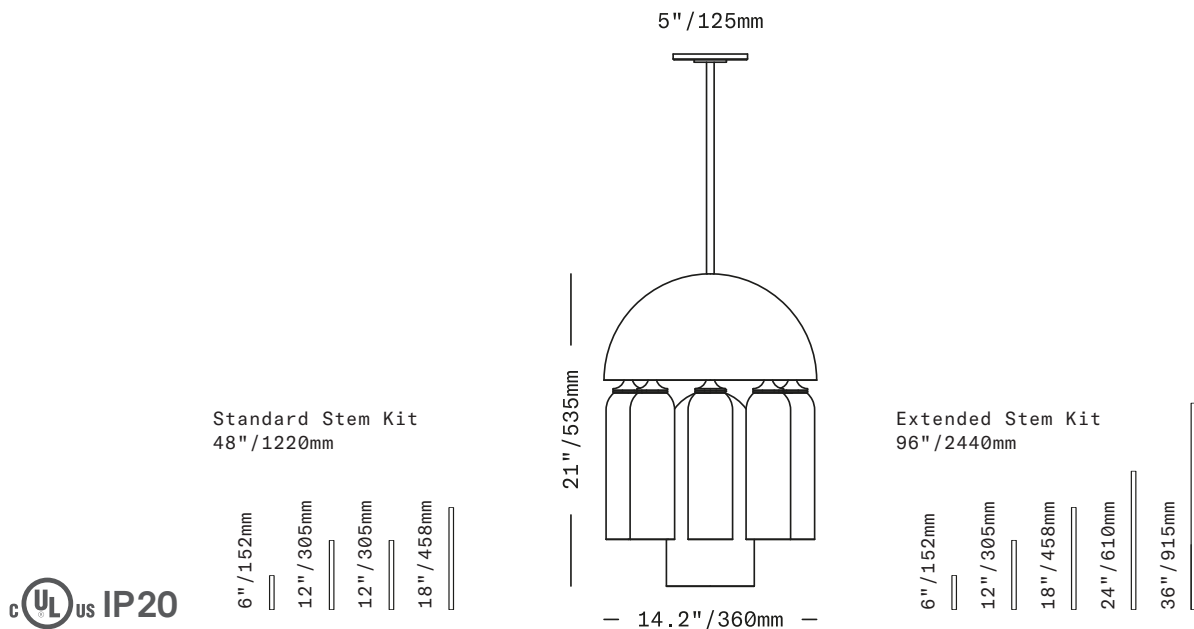

SkLO

Crown

CHANDELIER

SkLO + AvroKO

The Crown lighting series nestles groups of lit, handblown glass cylindrical shapes beneath supporting brass domes. The Crown Chandelier is a substantial, sculptural statement piece. A ring of 8 smaller opaque glass shapes around the perimeter of the dome surrounds a central larger frosted glass shape. The tops of the glass shapes curve elegantly to share the geometry of the dome itself. Available in multiple glass color combinations and brass hardware finishes. Part of the SkLO + AvroKO collection – a collaboration between SkLO and the AvroKO Partners.

UL listed suitable for dry and damp locations (US & Canada)

Sockets 120V G9 7W Max (LED bulbs included)

Requires recessed electrical box for installation

Standard canopy does NOT accommodate sloped ceilings or swagging of this light. Other canopy options are available at an additional cost. Visit the Accessories page on our website to see available canopy options and review compatibility

Fixture includes our field-adjustable Standard Stem Kit (consists of (1) 6"/152mm, (2) 12"/305mm, and (1) 18"/458mm combinable stem sections) – additional Stem Kits are available at additional cost

Our field-adjustable Extended Stem Kit is available at additional cost (consists of (1) 6"/152mm, (1) 12"/305mm, (1) 18"/458mm, (1) 24"/610mm and (1) 36"/915mm combinable stem sections)

Custom cut-to-order stems (not field-adjustable) available – requires specified OAL (overall drop length) – minimum OAL 28"/700mm. Lengths over 70"/1770mm available at additional cost

Fixture weight (approximate): 40lbs/18kg