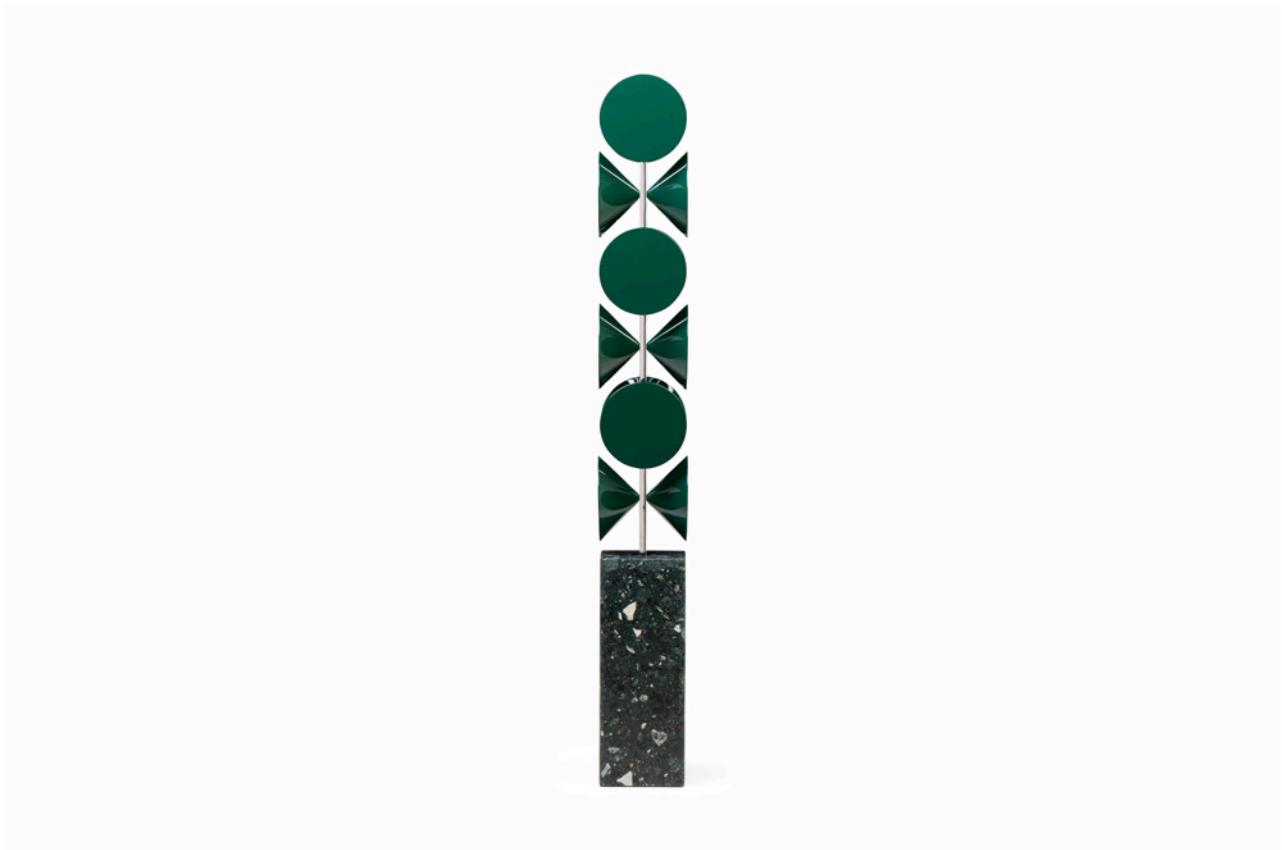

DE LA ESPADA

143 TAI SEI - SCULPTURE

By Luca Nichetto

Tai Sei is bold punctuation for diverse interiors. Intriguing geometry meets tactile surfaces of lacquer and a choice of terrazzo or stone.

The Tai collection masterfully blends function and sculpture. Rather than complements, the products are counterpoint, maintaining a distinct identity while affirming diverse spaces and objects.

MATERIALS

LACQUER

Lacquer in a choice of 10 colours: black, white, bone, ochre, bordeaux, forest, bay, lagoon, cove, or dusty rose with a satin matte or gloss finish.

TERRAZZO OR STONE

Terrazzo in a choice of colours or a choice of stone options including Rosa Negrals, Black Marquina, Carrara marble or Ataija Creme limestone.

METAL

Polished stainless steel hardware.

SIZE

W23 × D23 × H186cm

W9 × D9 × H73 1/4"