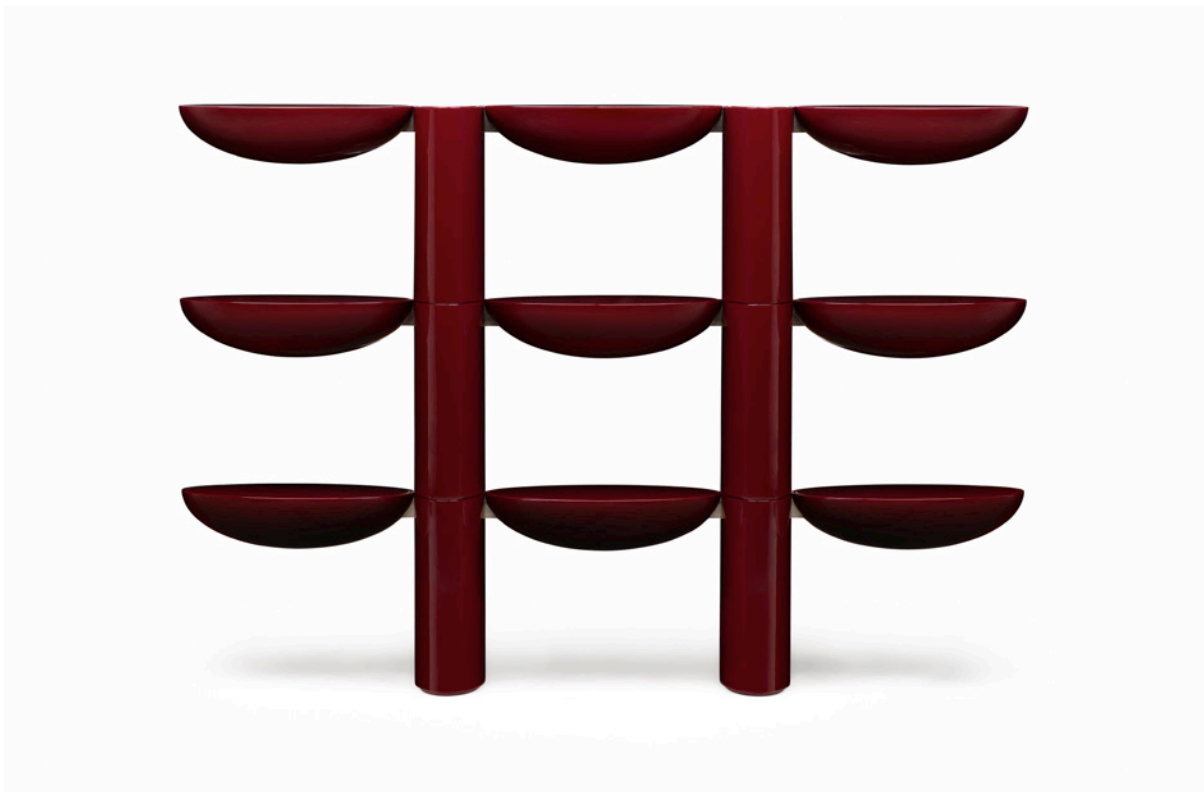

DE LA ESPADA

144 TAI HEN - BOOKSHELF

By Luca Nichetto

Tai Hen artfully frames spaces and objects with its bold lacquer form. A functional piece with vivid colour and a reflective surface.

The Tai collection masterfully blends function and sculpture. Rather than complements, the products are counterpoint, maintaining a distinct identity while affirming diverse spaces and objects.

MATERIALS

LACQUER

Lacquer in a choice of 10 colours: black, white, bone, ochre, bordeaux, forest, bay, lagoon, cove, or dusty rose with a satin matte or gloss finish.

METAL

Polished stainless steel hardware.