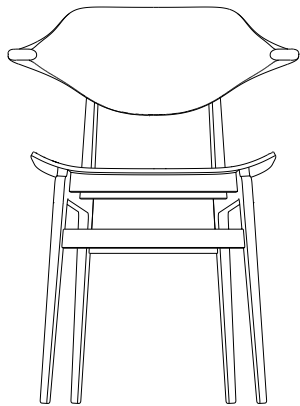

BUFALA

NORR11

BUFALA

With rich wood grain, the Bufala Chair has a distinctive appearance to match its high quality, solid wood construction. The back is made with a special production technique pressing multiple layers of oak veneer in a compression mold, forming the characteristic Bufala horn shape that provides back and arm support.

COLLECTION OVERVIEW

BUFALA CHAIR
W 54,5 CM | D 50,5 CM | H 75 CM | SH 45,5 CM
SH w/ Upholstery 46,5 CM
Armrest Height 67,5 CM

BUFALA COUNTER & BAR 65CM
W 54,5 CM | D 52 CM | H 95 CM | SH 65 CM

BUFALA COUNTER & BAR 75CM
W 54,5 CM | D 52 CM | H 105 CM | SH 75 CM