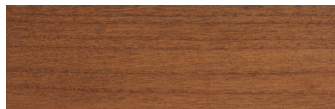

OAK
A04 White pigmented oil

OAK
Wenge oil

OAK
AR1 Jahorina pigment

OAK
Rubio black

ELM
A01 Natural soap

ELM
A03 Natural oil

ELM
A04 White pigmented oil

ELM
AR1 Jahorina pigment

CHERRY
A01 Natural soap

CHERRY
A03 Natural oil

CHERRY
AR4 Dark oil

MAPLE
A01 Natural soap

MAPLE
A04 White pigmented oil

ASH
A04 White pigmented oil

AVAILABLE MATERIAL OPTIONS: COLORED WOOD, FABRIC AND LEATHER.
For more material options please check [_____](#)