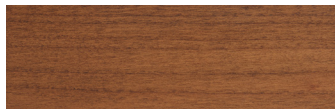

CHERRY
AR4 Dark oil